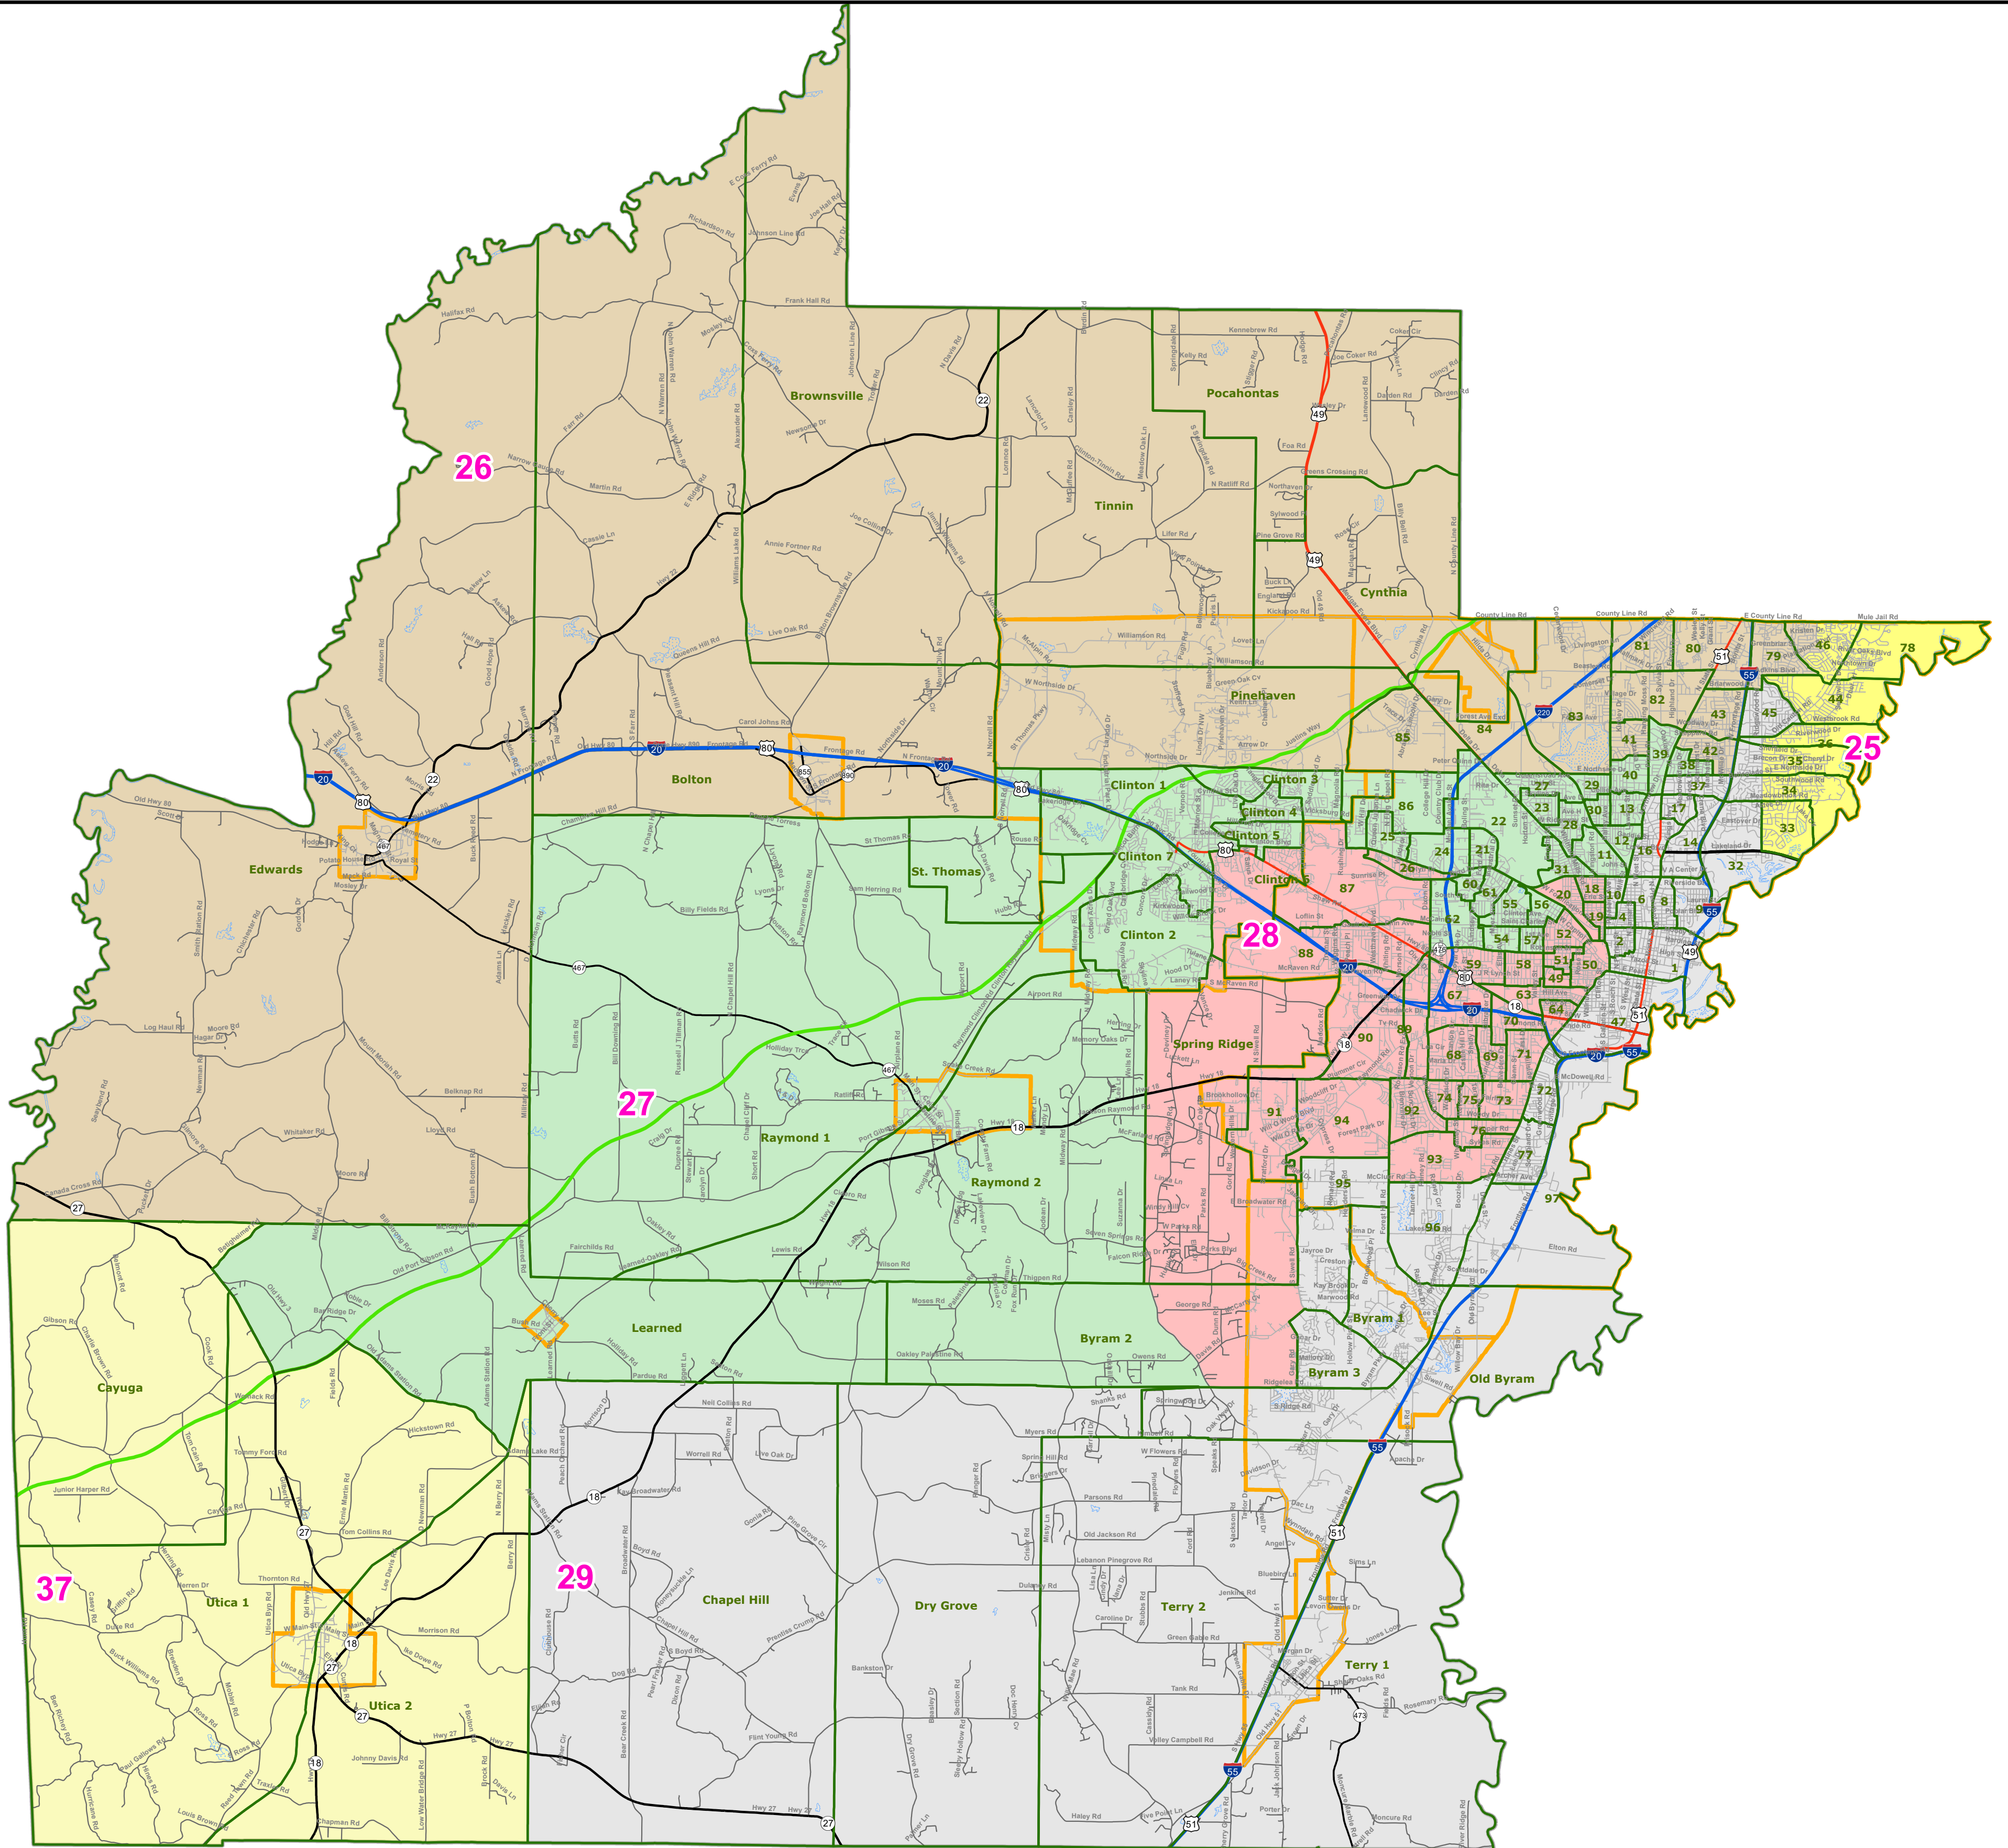

MS Senate Districts - Hinds County

JR202 as Adopted on March 29, 2022

Inset Map

- ▬ Voting Precincts
- ▬ 1 - Interstates
- ▬ 2 - US Highways
- ▬ 3 - MS Hwys (1-99)
- ▬ 4 - MS Hwys (100-999)
- ▬ 5 - Natchez Trace
- ▬ 6 - County Roads
- ▬ 7 - City Streets
- ▬ Rivers
- ▬ Lakes/Ponds
- Cities
- County Borders

0 2.75 5.5 11 Miles

Election Districts were compiled on a whole block basis by Legislative staff. Base data (roads, cities, precincts, and counties) were compiled by MARIS from 2020 U.S. Census Bureau TIGER Files. Although the information contained on this map is believed to be accurate, the Board of Trustees, State Institutions of Higher Learning/ MARIS, the Standing Joint Committee on Reapportionment make no warranties as to the completeness, accuracy, reliability or suitability of the data for any use, or for any conclusions derived from this map

Map prepared by MARIS 4/11/2022