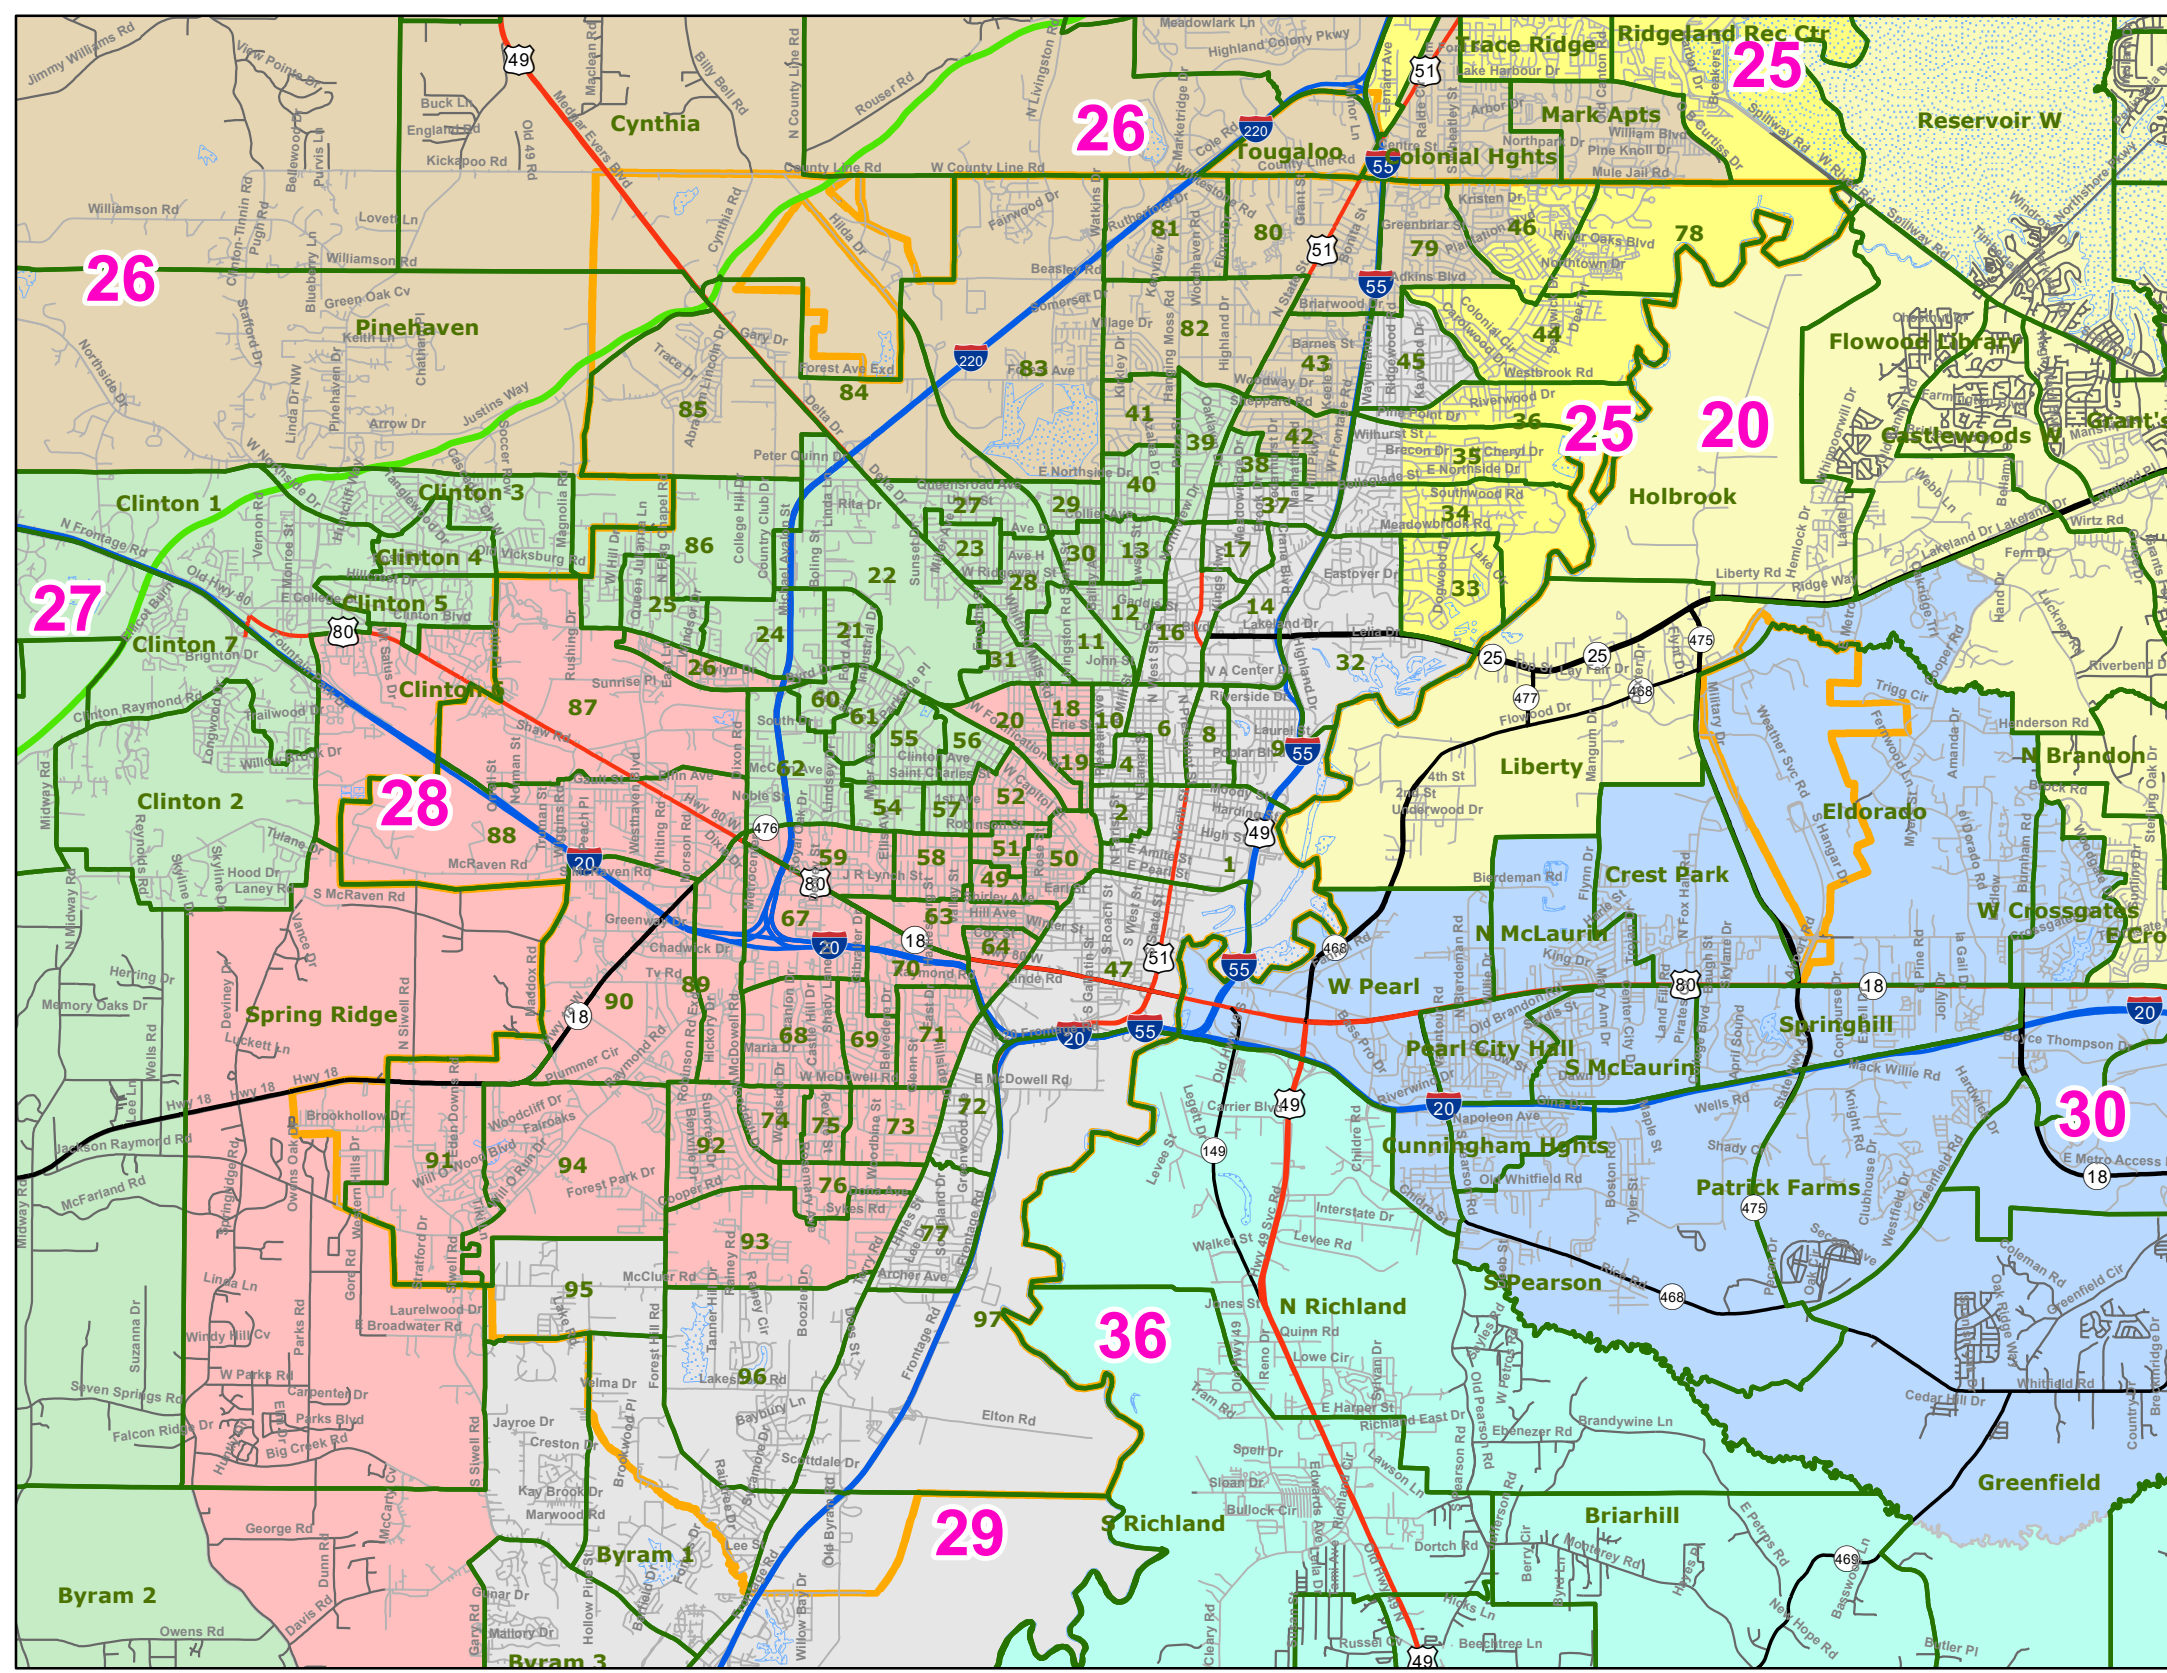

MS Senate Districts - Hinds County

JR202 as Adopted on March 29, 2022

Inset Map

- ▬ Voting Precincts
- ▬ 1 - Interstates
- ▬ 2 - US Highways
- ▬ 3 - MS Hwys (1-99)
- ▬ 4 - MS Hwys (100-999)
- ▬ 5 - Natchez Trace
- ▬ 6 - County Roads
- ▬ 7 - City Streets
- ▬ Rivers
- ▬ Lakes/Ponds
- Cities
- County Borders

0 2.75 5.5 11 Miles

Election Districts were compiled on a whole block basis by Legislative staff. Base data (roads, cities, precincts, and counties) were compiled by MARIS from 2020 U.S. Census Bureau TIGER Files. Although the information contained on this map is believed to be accurate, the Board of Trustees, State Institutions of Higher Learning/ MARIS, the Standing Joint Committee on Reapportionment make no warranties as to the completeness, accuracy, reliability or suitability of the data for any use, or for any conclusions derived from this map

Map prepared by MARIS 4/11/2022