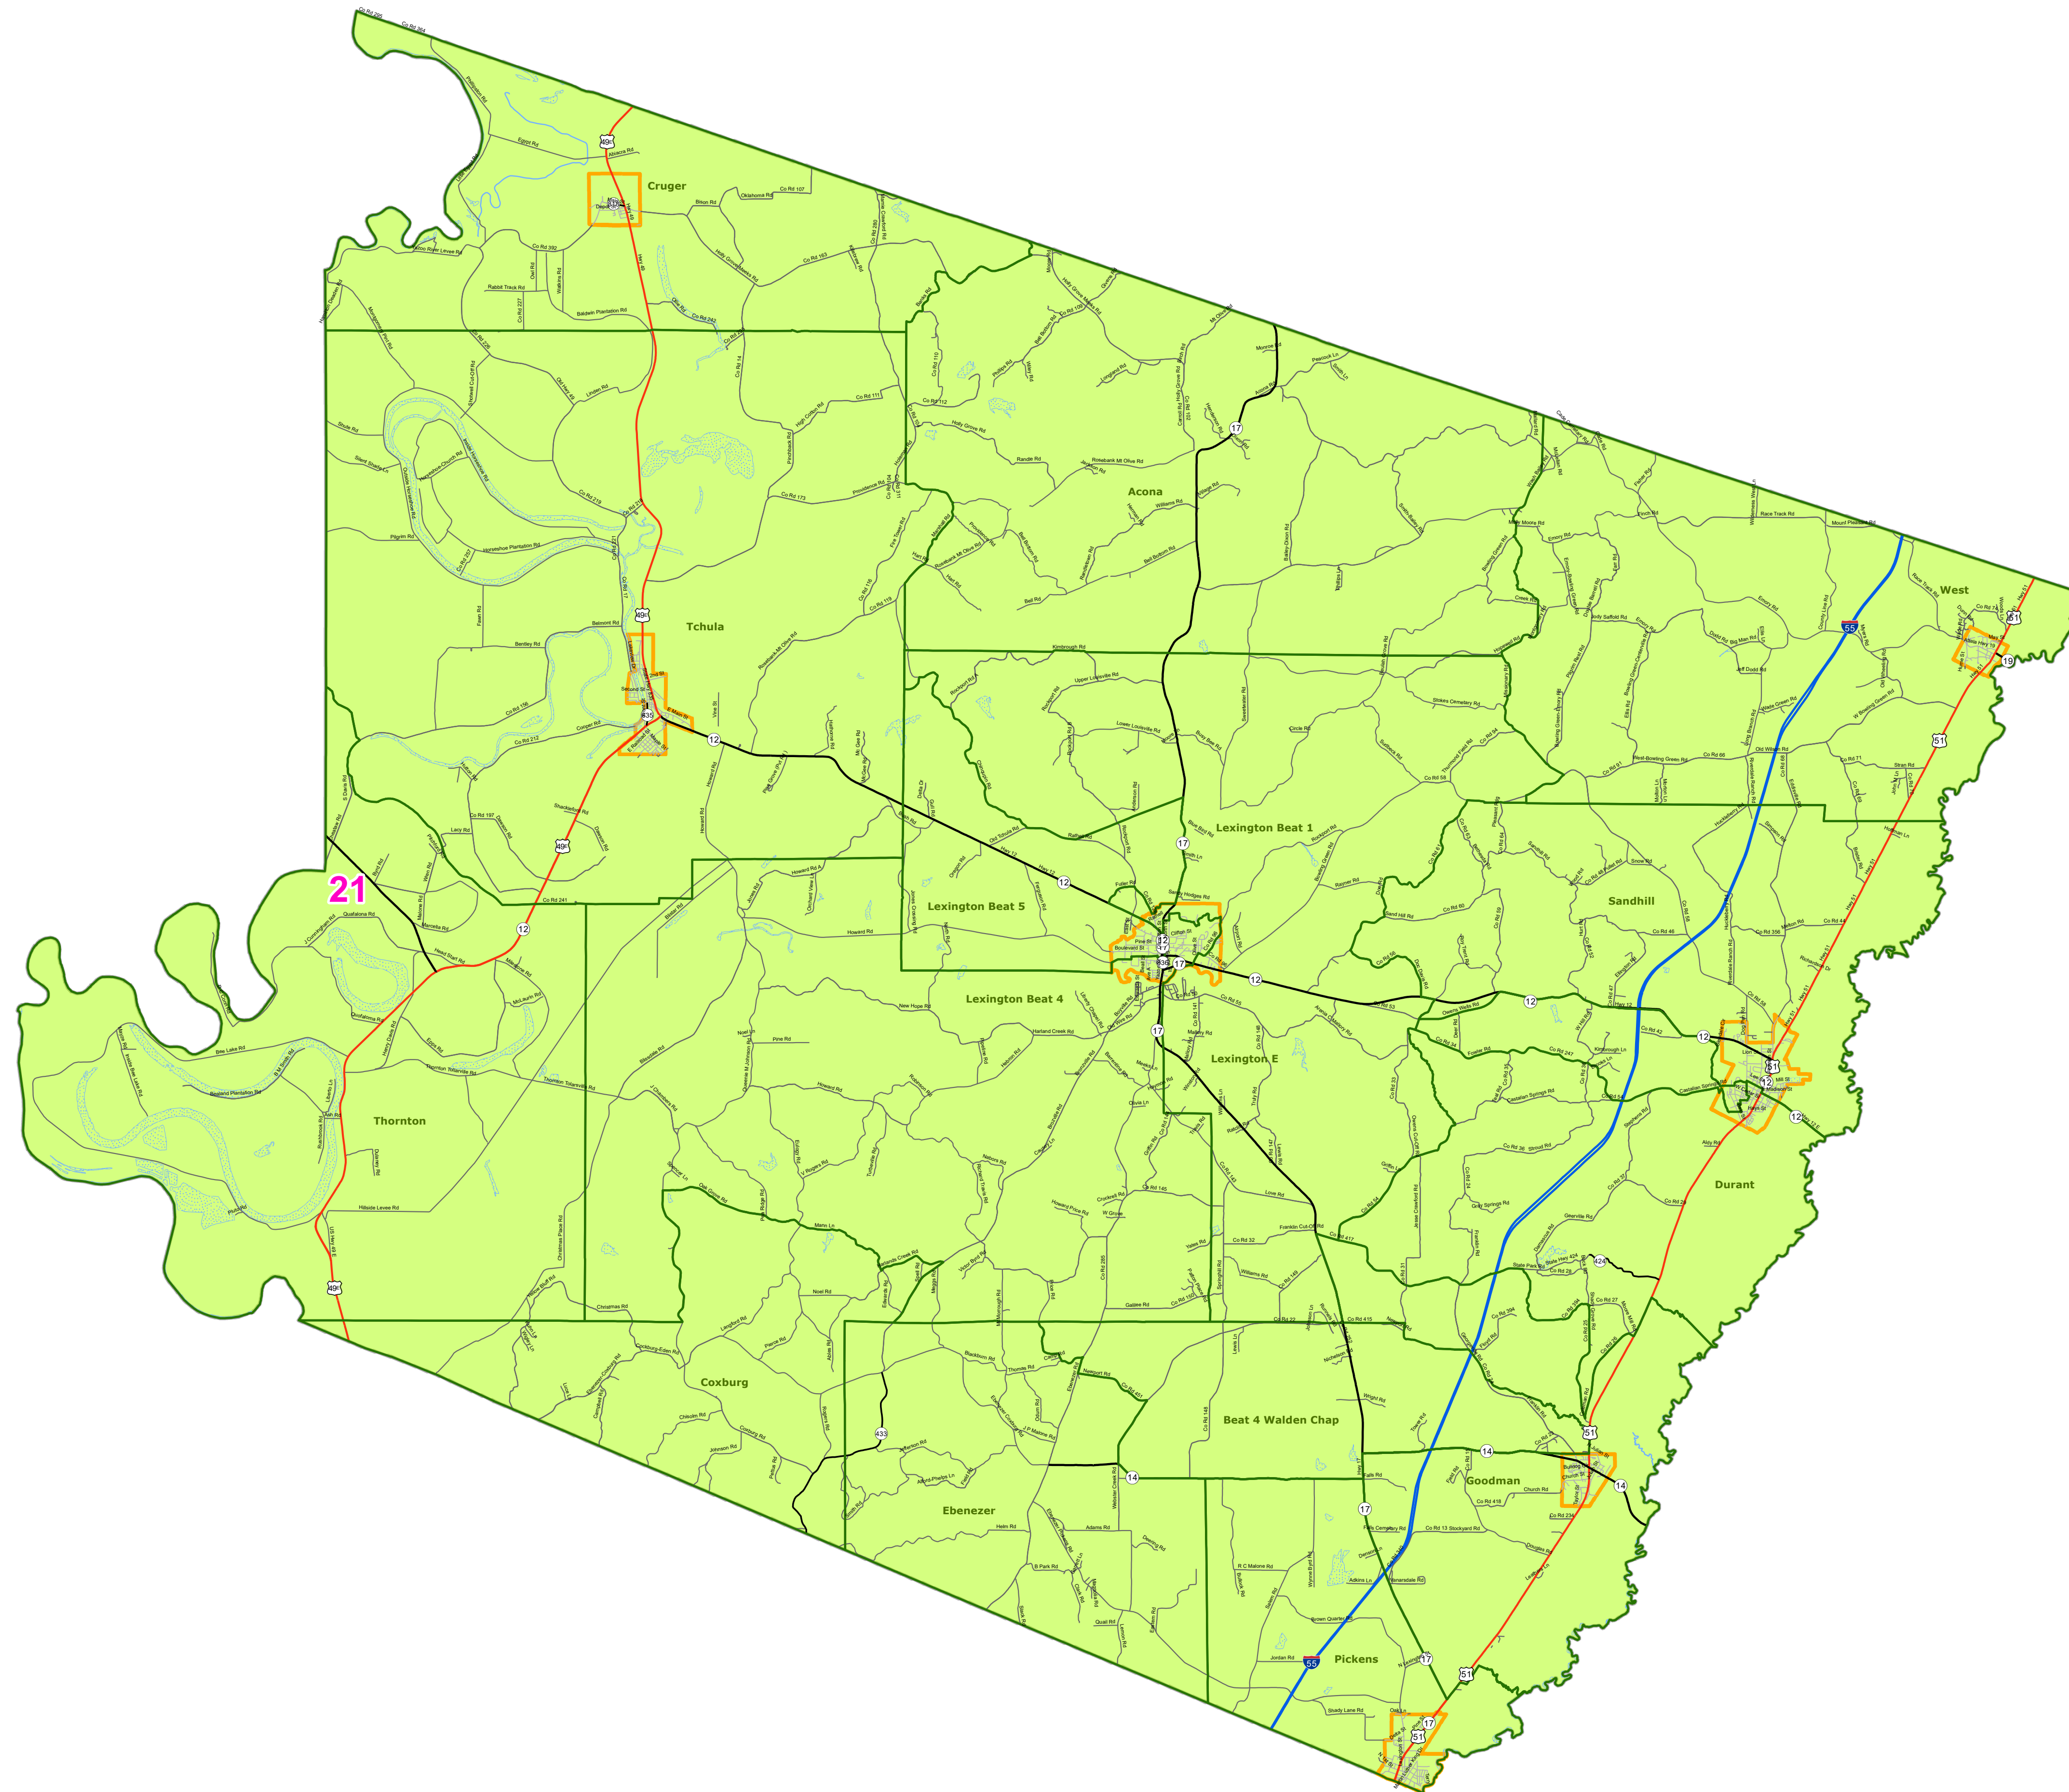

MS Senate Districts Holmes County

JR202 as Adopted March 29, 2022