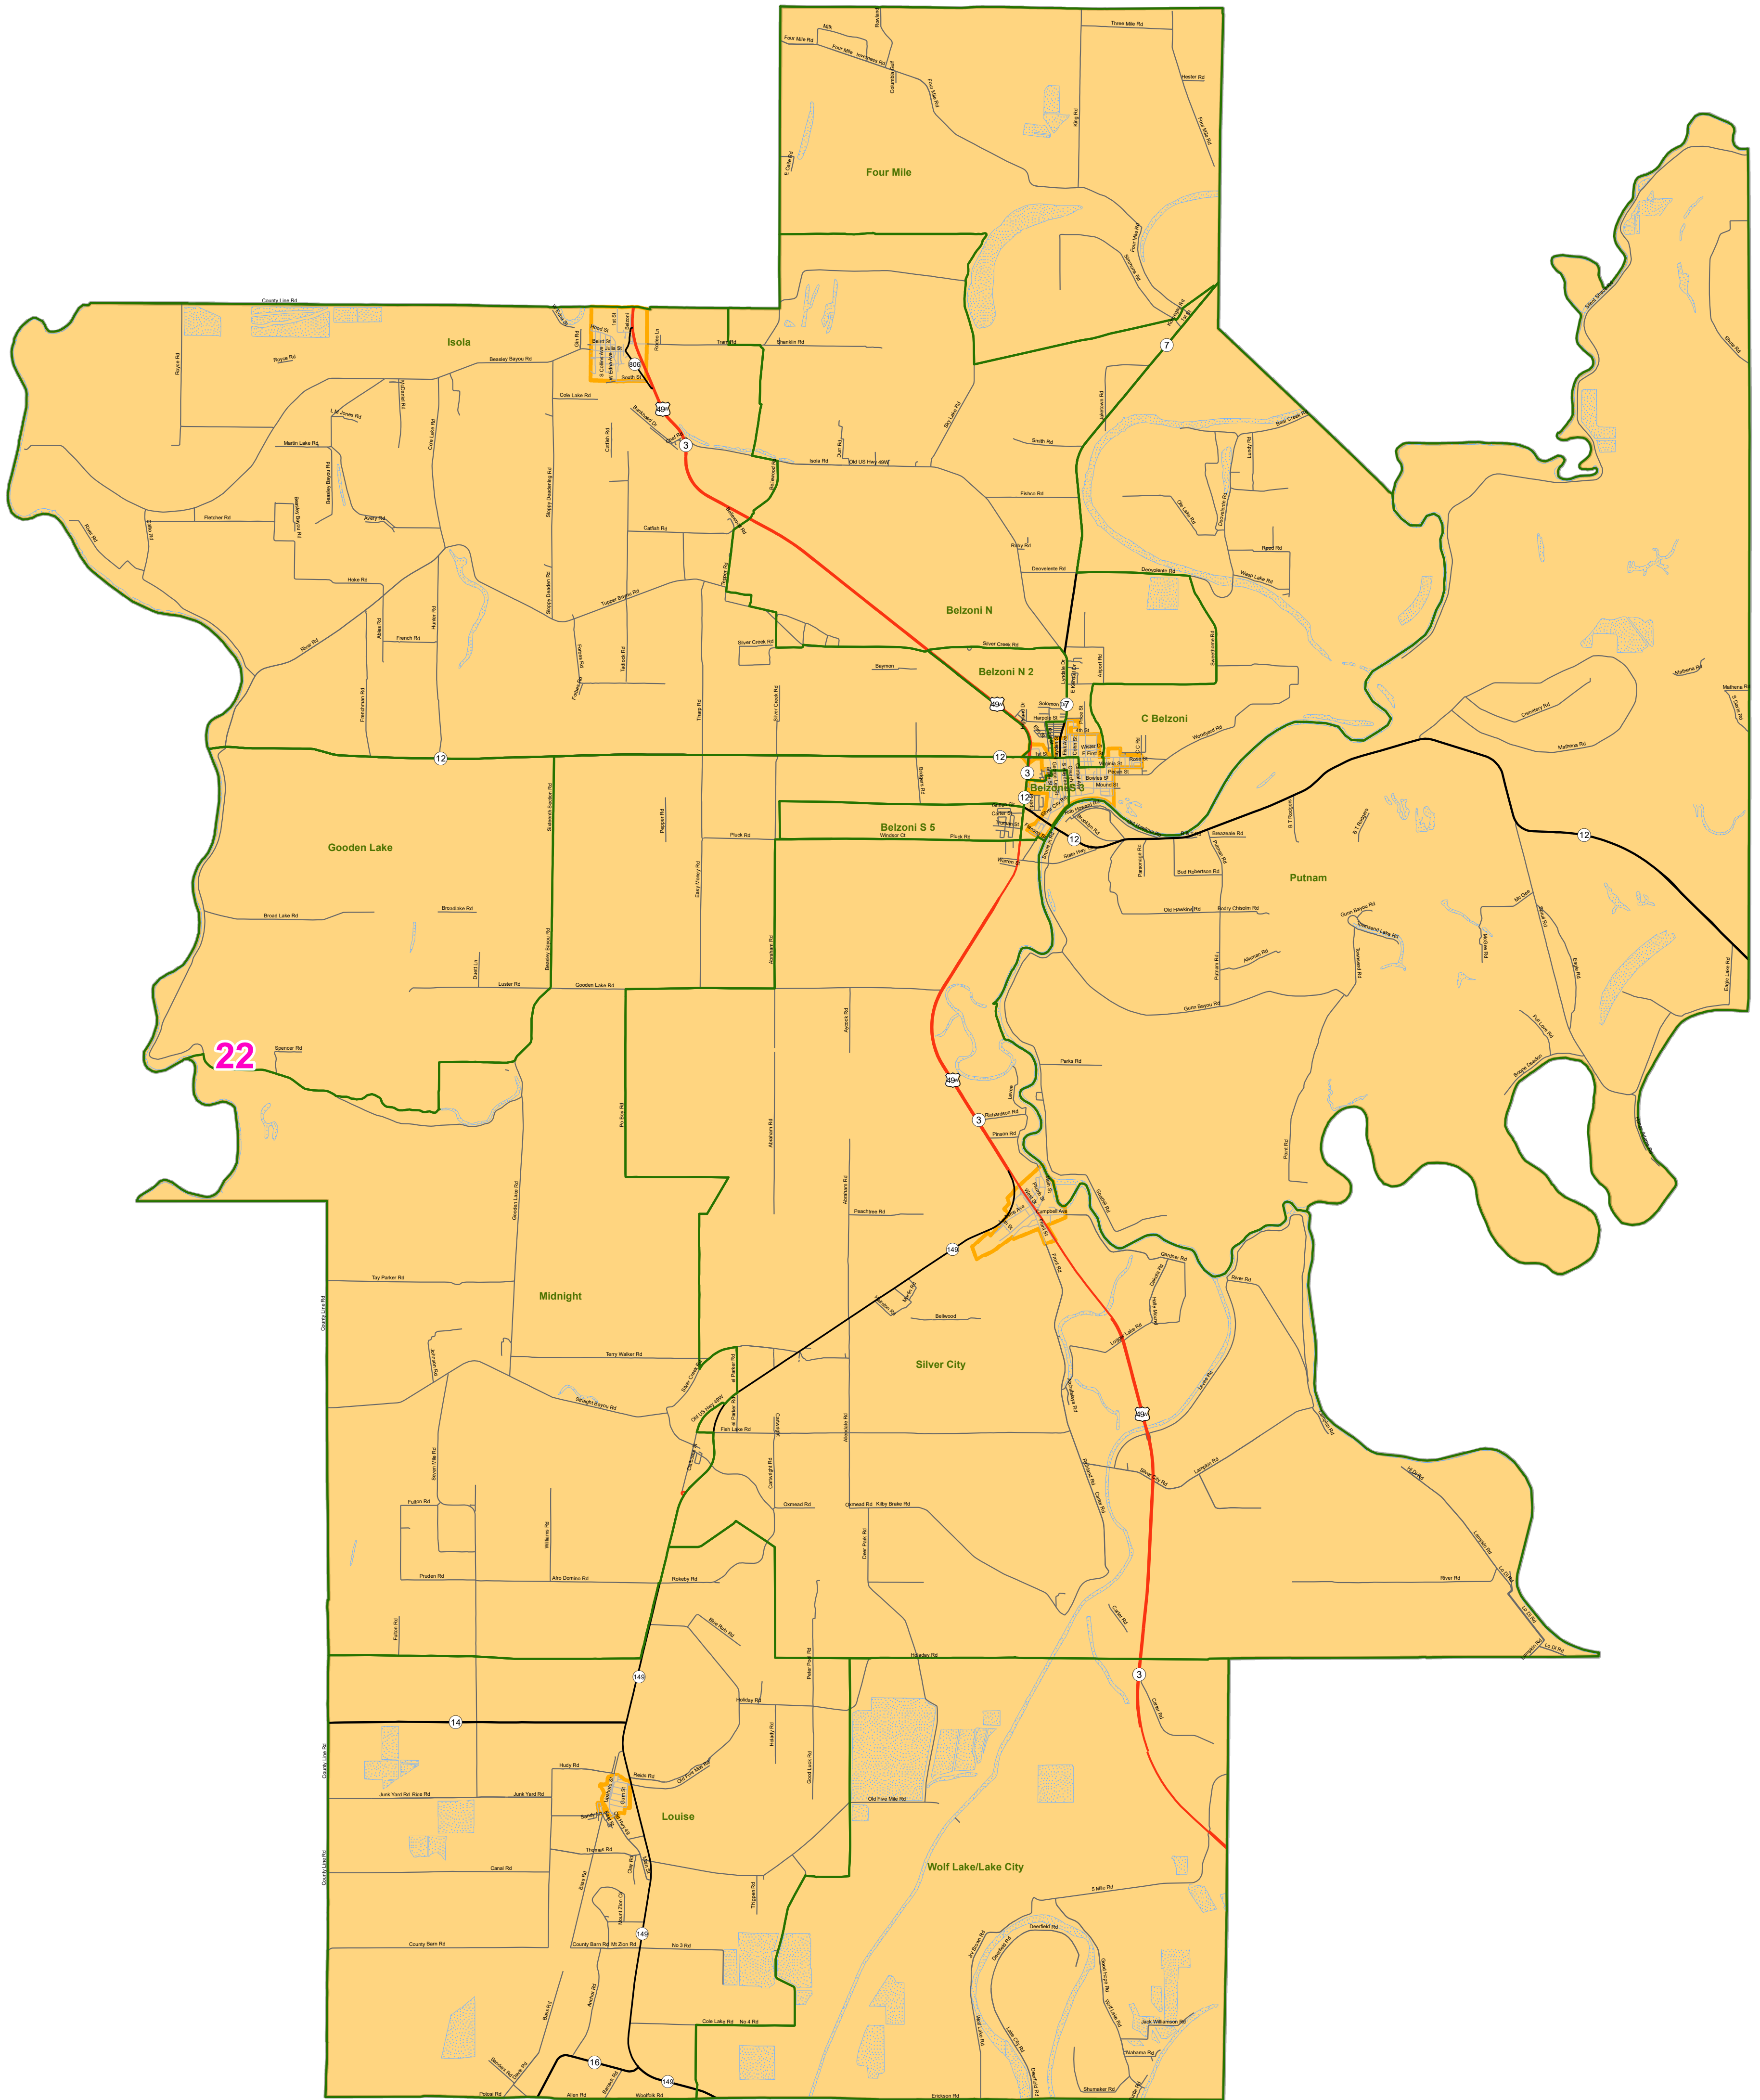

MS Senate Districts - Humphreys County

JR202 as Adopted March 29, 2022

22

- Voting Precincts
- 1 - Interstates
- 2 - US Highways
- 3 - MS Hwys (1-99)
- 4 - MS Hwys (100-999)
- 5 - Natchez Trace
- 6 - County Roads
- 7 - City Streets
- Rivers
- Lakes/Ponds
- Cities
- County Borders

Map prepared by MARIS 4/21/2022

Election Districts were compiled on a whole block basis by Legislative staff. Base data (roads, cities, precincts, and counties) were compiled by MARIS from 2020 U.S. Census Bureau TIGER Files. Although the information contained on this map is believed to be accurate, the Board of Trustees, State Institutions of Higher Learning/ MARIS, the Standing Joint Committee on Reapportionment make no warranties as to the completeness, accuracy, reliability or suitability of the data for any use, or for any conclusions derived from this map