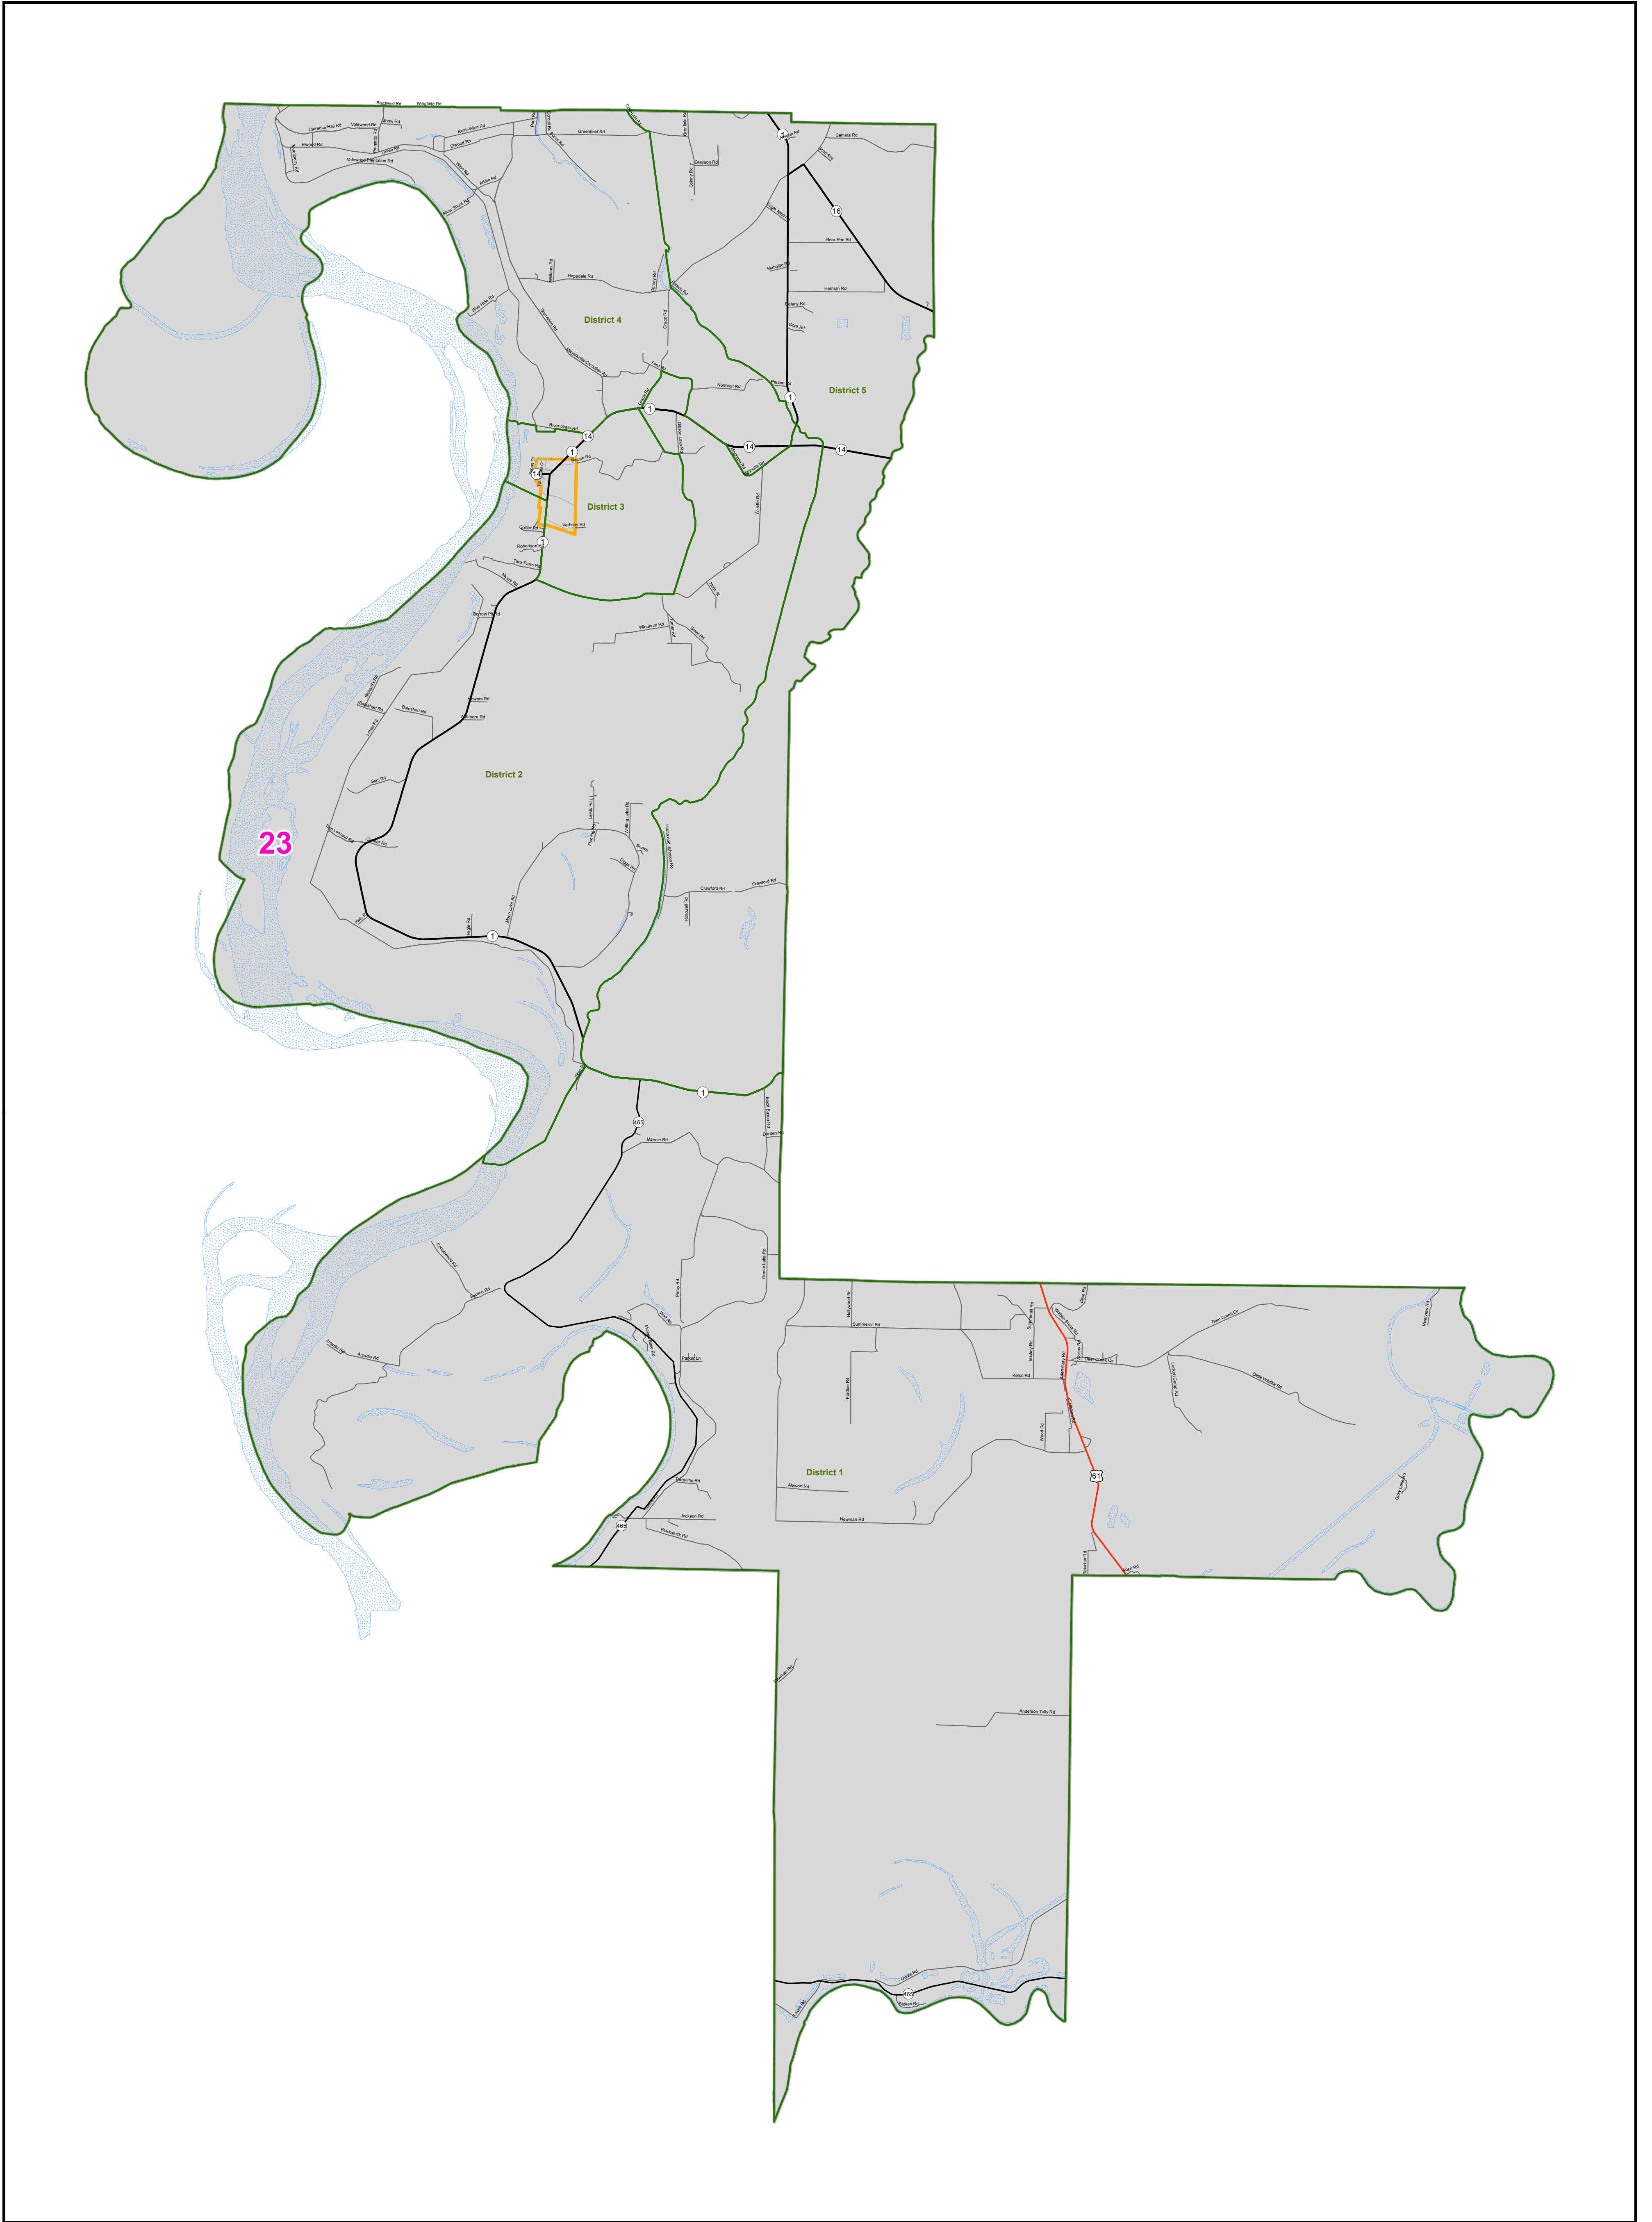

# MS Senate Districts - Issaquena County

JR202 as Adopted March 29, 2022

- Voting Precincts
- 1 - Interstates
- 2 - US Highways
- 3 - MS Hwys (1-99)
- 4 - MS Hwys (100-999)
- 5 - Natchez Trace
- 6 - County Roads
- 7 - City Streets
- Rivers
- Lakes/Ponds
- Cities
- County Borders

Map prepared by MARIS 4/21/2022

Election Districts were compiled on a whole block basis by Legislative staff. Base data (roads, cities, precincts, and counties) were compiled by MARIS from 2020 U.S. Census Bureau TIGER Files. Although the information contained on this map is believed to be accurate, the Board of Trustees, State Institutions of Higher Learning/ MARIS, the Standing Joint Committee on Reapportionment make no warranties as to the completeness, accuracy, reliability or suitability of the data for any use, or for any conclusions derived from this map.