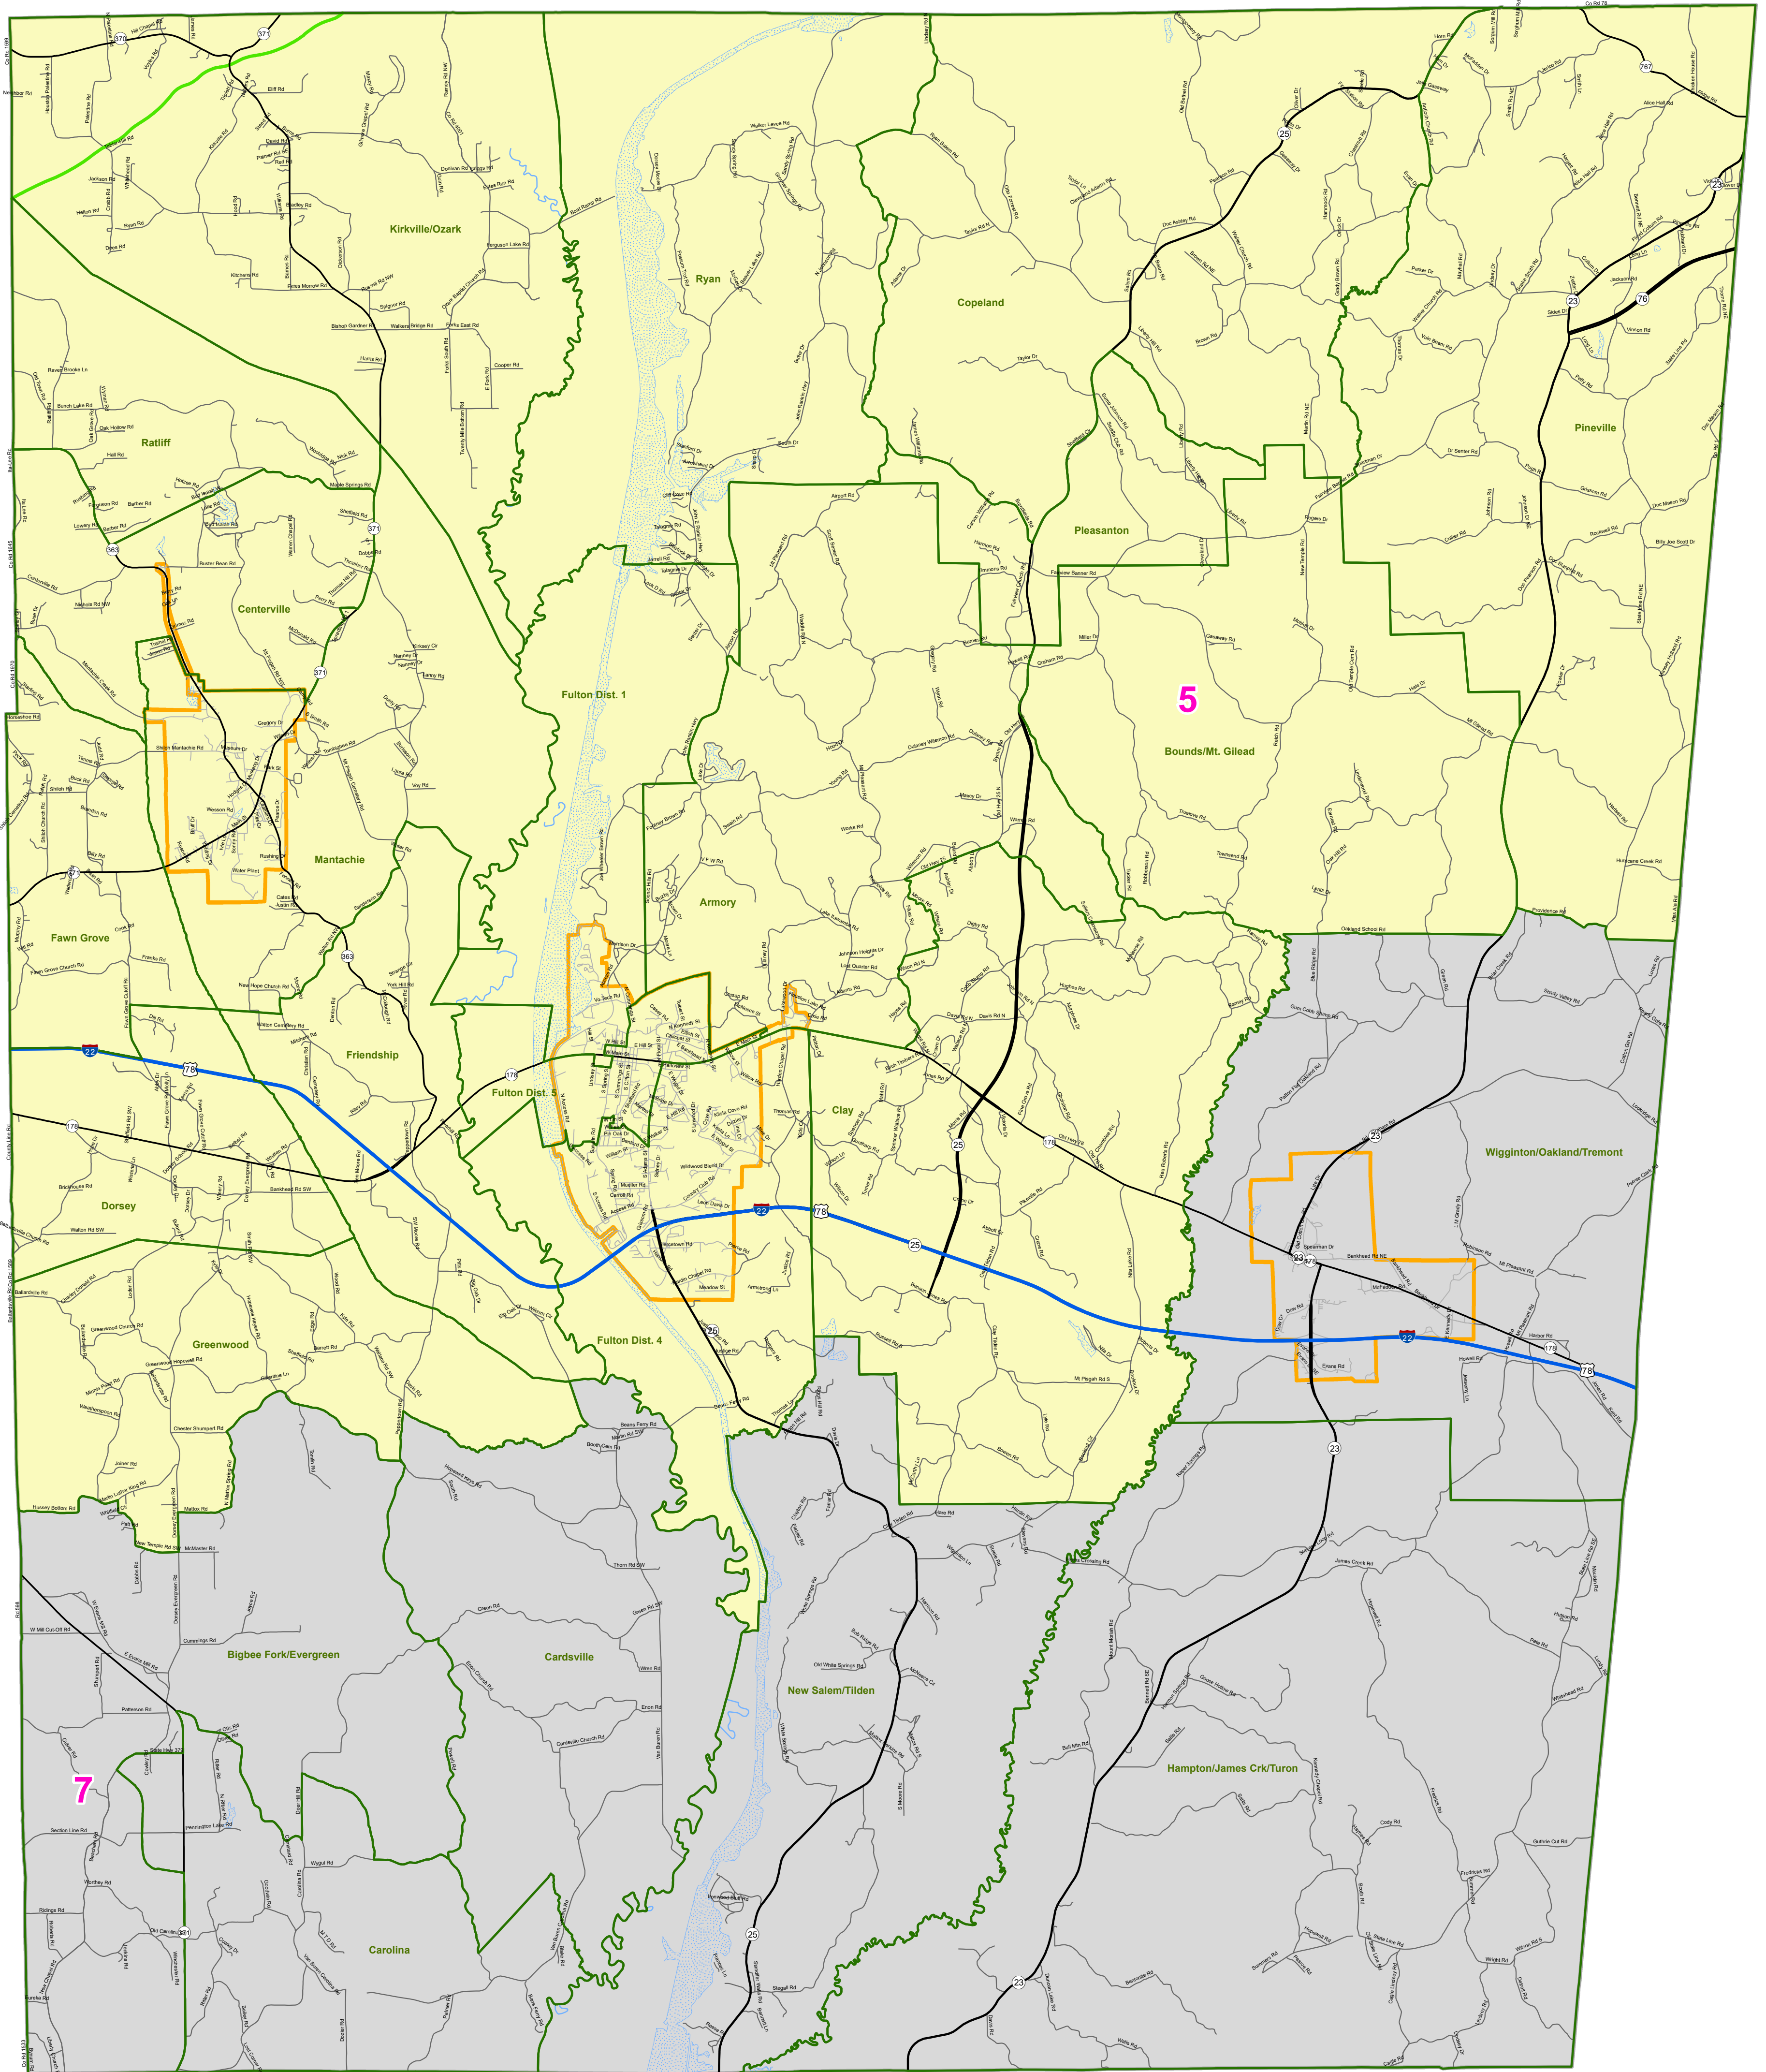

# MS Senate Districts - Itawamba County

JR202 as Amended March 29, 2022

- Voting Precincts
- 1 - Interstates
- 2 - US Highways
- 3 - MS Hwys (1-99)
- 4 - MS Hwys (100-999)
- 5 - Natchez Trace
- 6 - County Roads
- 7 - City Streets
- Rivers
- Lakes/Ponds
- Cities
- County Borders

Map prepared by MARIS 4/21/2022

Election Districts were compiled on a whole block basis by Legislative staff. Base data (roads, cities, precincts, and counties) were compiled by MARIS from 2020 U.S. Census Bureau TIGER Files. Although the information contained on this map is believed to be accurate, the Board of Trustees, State Institutions of Higher Learning/ MARIS, the Standing Joint Committee on Reapportionment make no warranties as to the completeness, accuracy, reliability or suitability of the data for any use, or for any conclusions derived from this map.