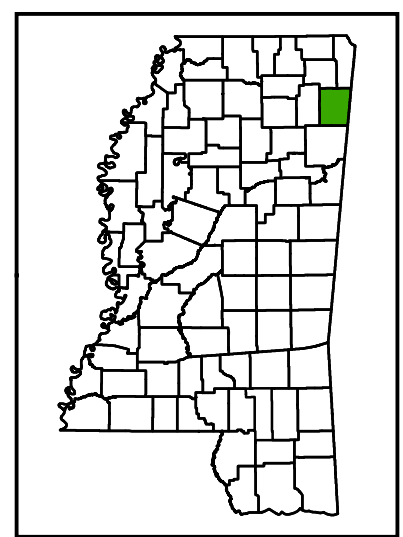

# MS Senate Districts - Itawamba County

JR202 as Amended March 29, 2022

- Voting Precincts
- 1 - Interstates
- 2 - US Highways
- 3 - MS Hwys (1-99)
- 4 - MS Hwys (100-999)
- 5 - Natchez Trace
- 6 - County Roads
- 7 - City Streets
- Rivers
- Lakes/Ponds
- Cities
- County Borders