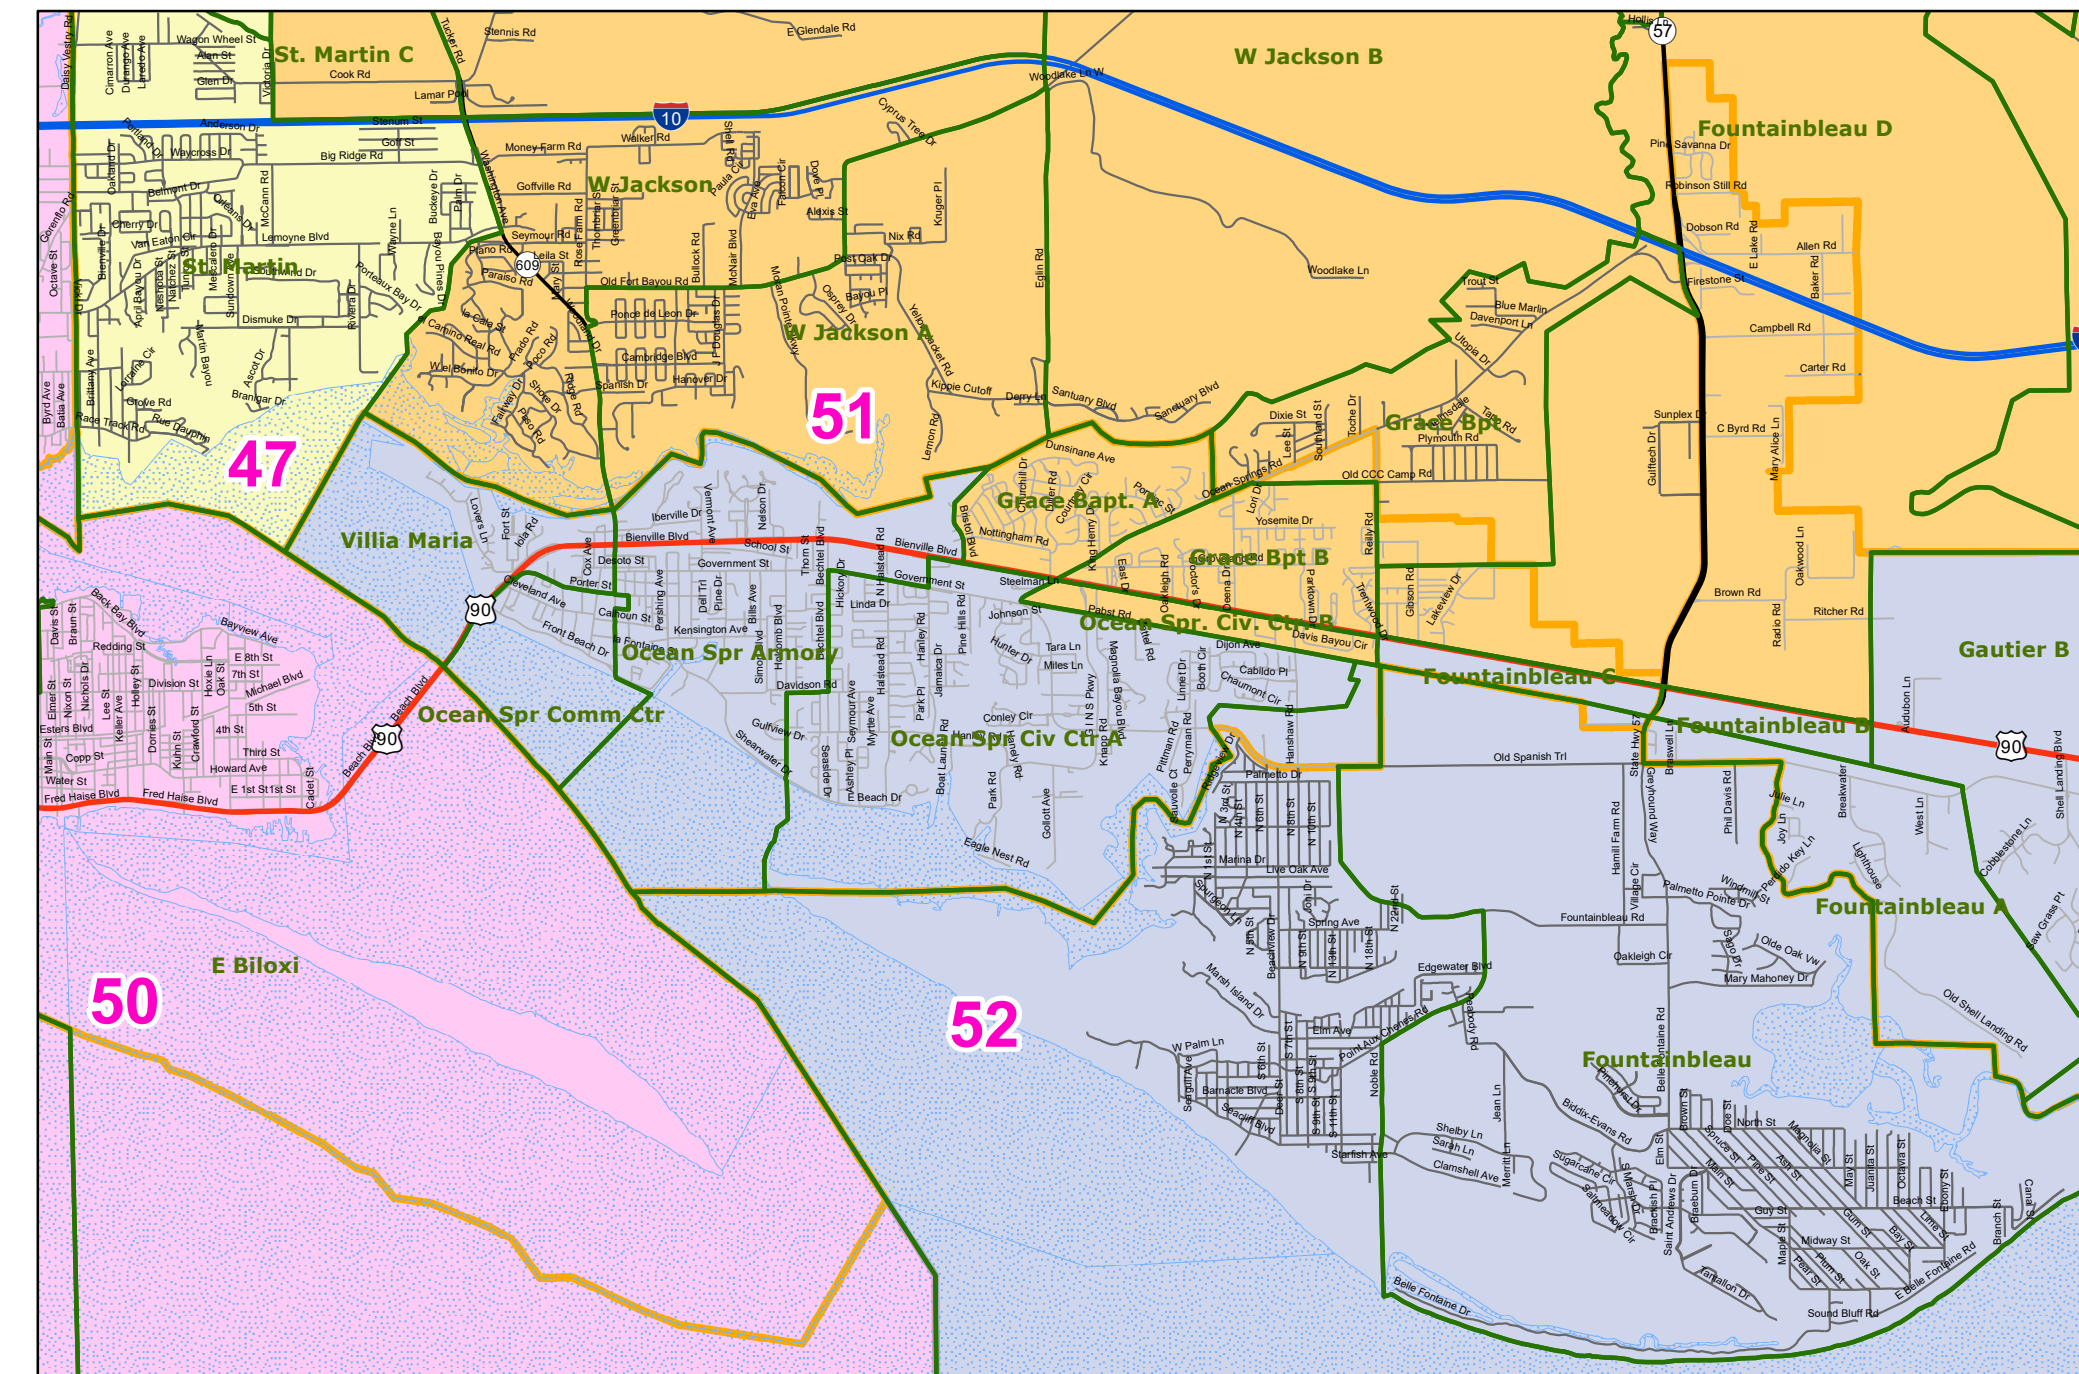

Inset Map - Ocean Springs/Gautier