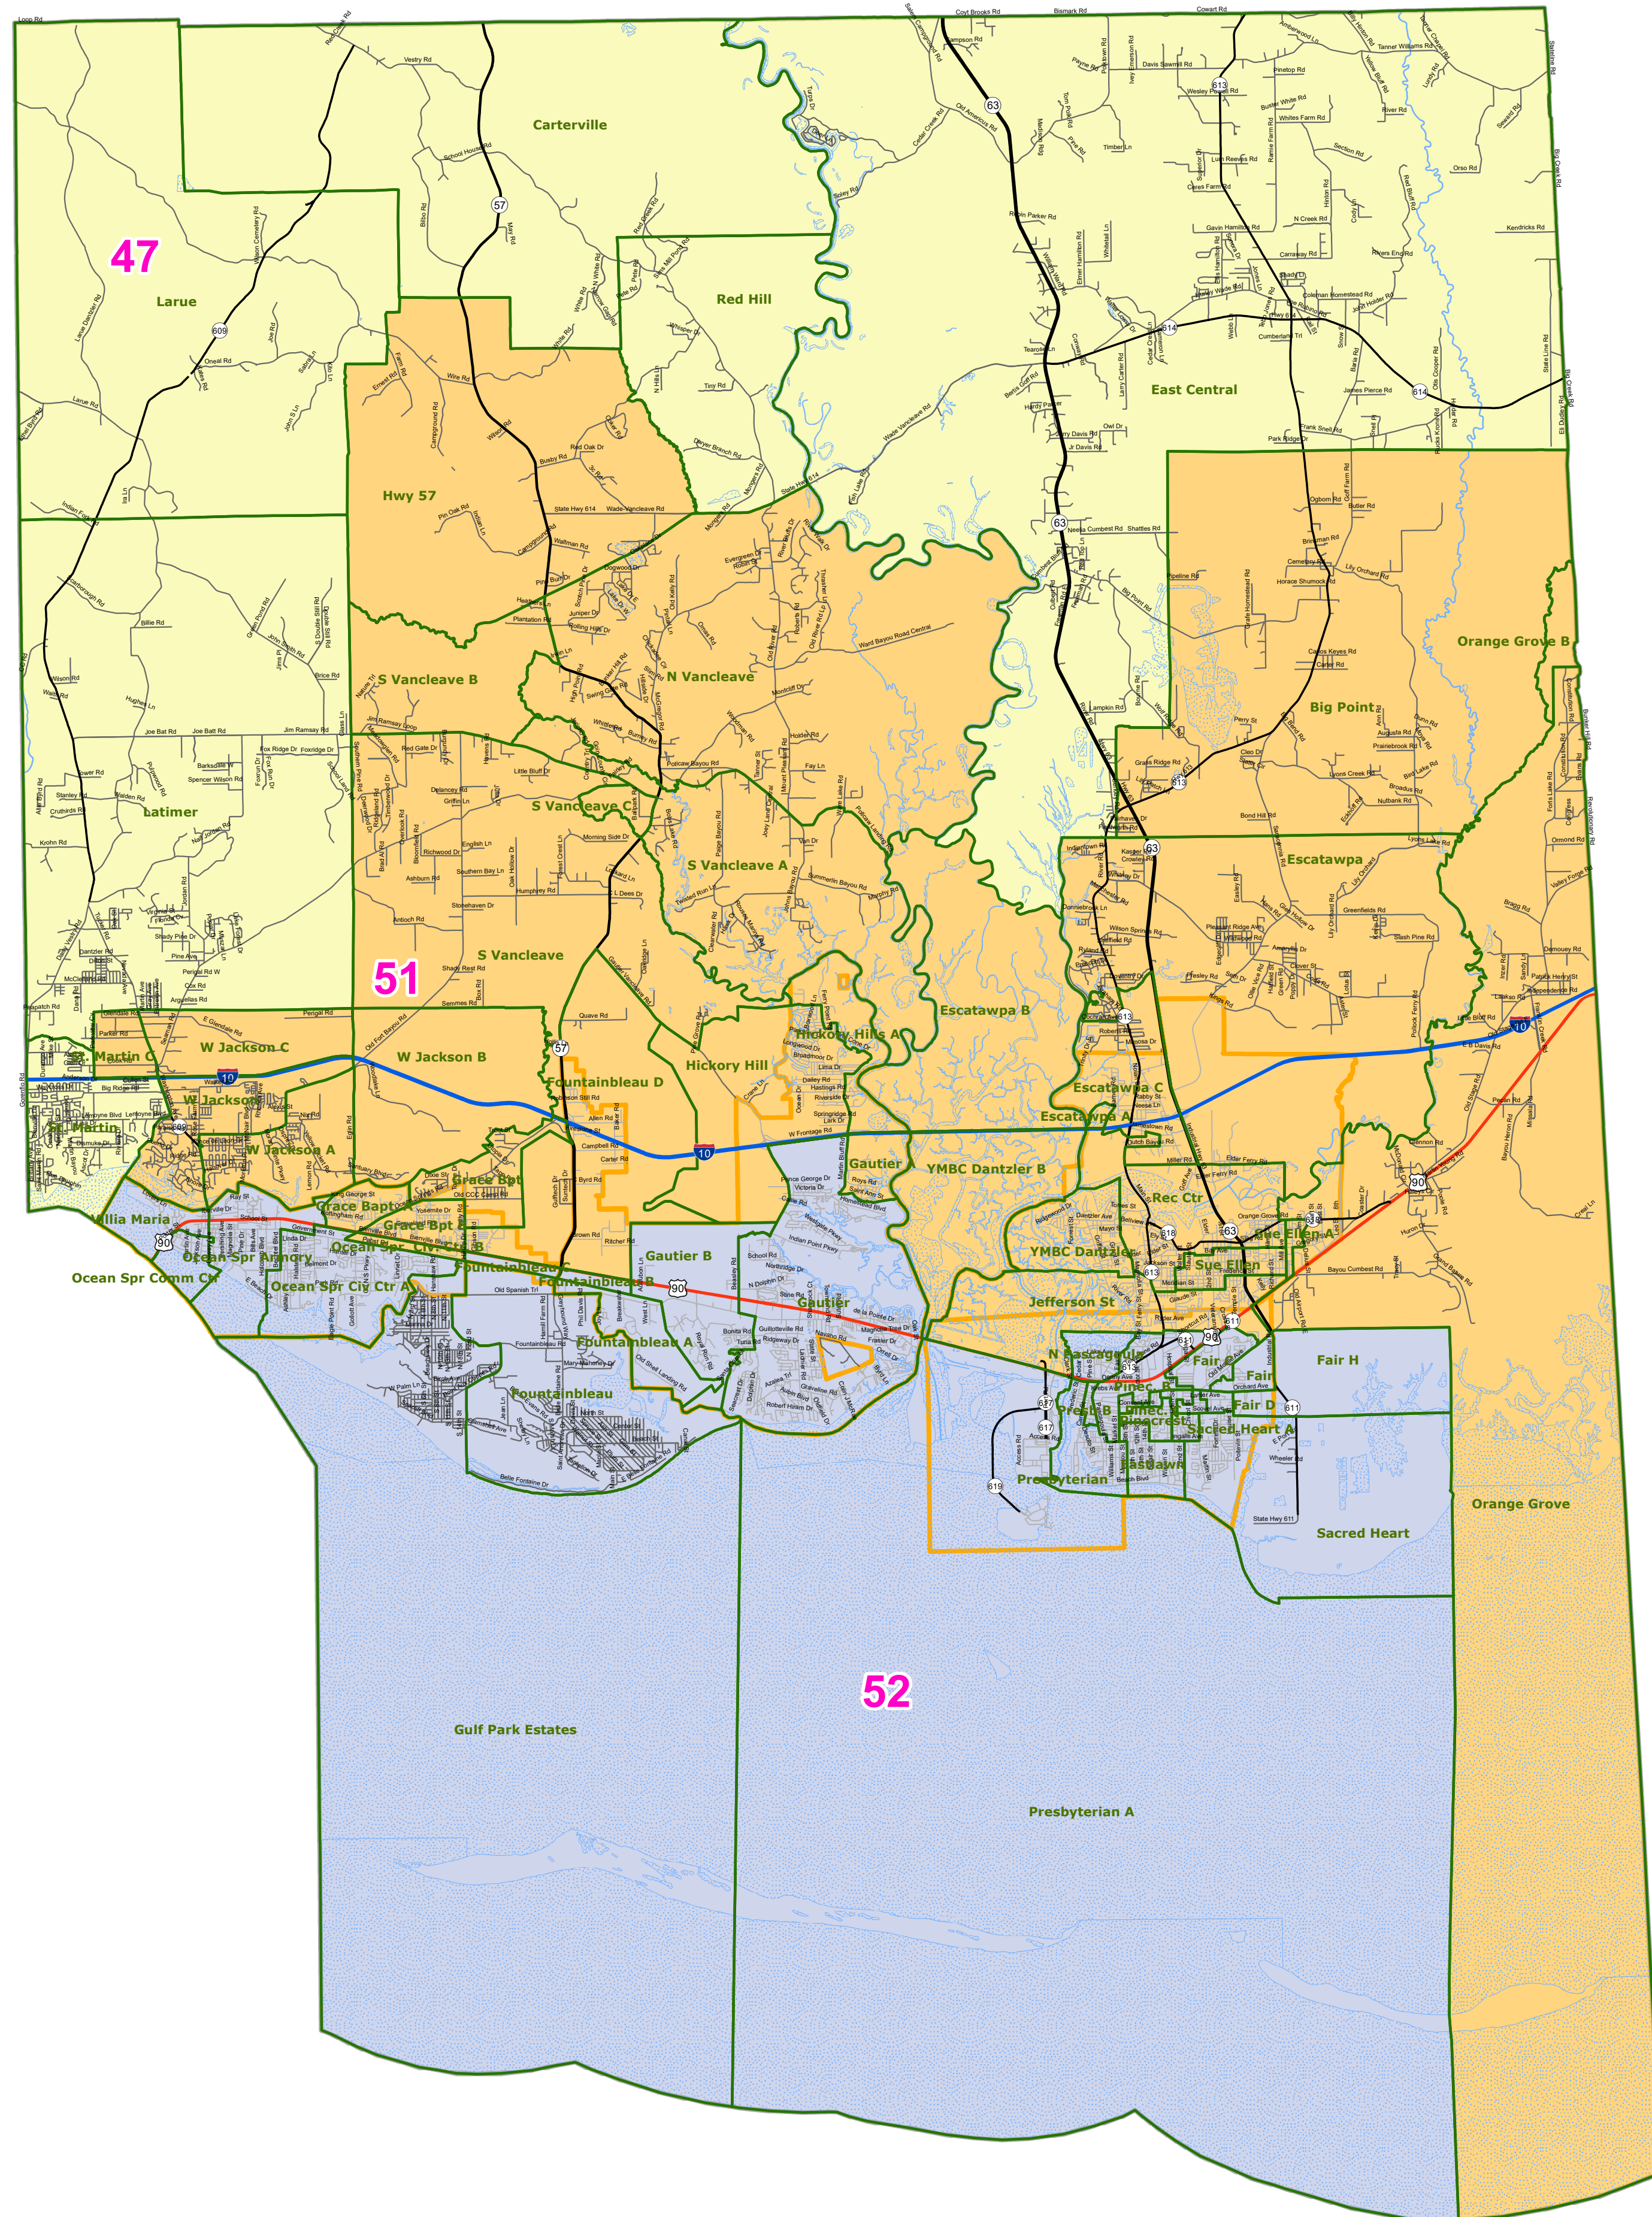

MS Senate Districts Jackson County

JR202 as Adopted March 29, 2022

- Voting Precincts
- 1 - Interstates
- 2 - US Highways
- 3 - MS Hwys (1 - 99)
- 4 - MS Hwys (100-999)
- 5 - Natchez Trace
- 6 - County Roads
- 7 - City Streets
- 8 - Trails
- Rivers
- Lakes/Ponds
- Cities
- County Borders

0 2.5 5 10 Miles

Map prepared by MARIS 4/12/2022