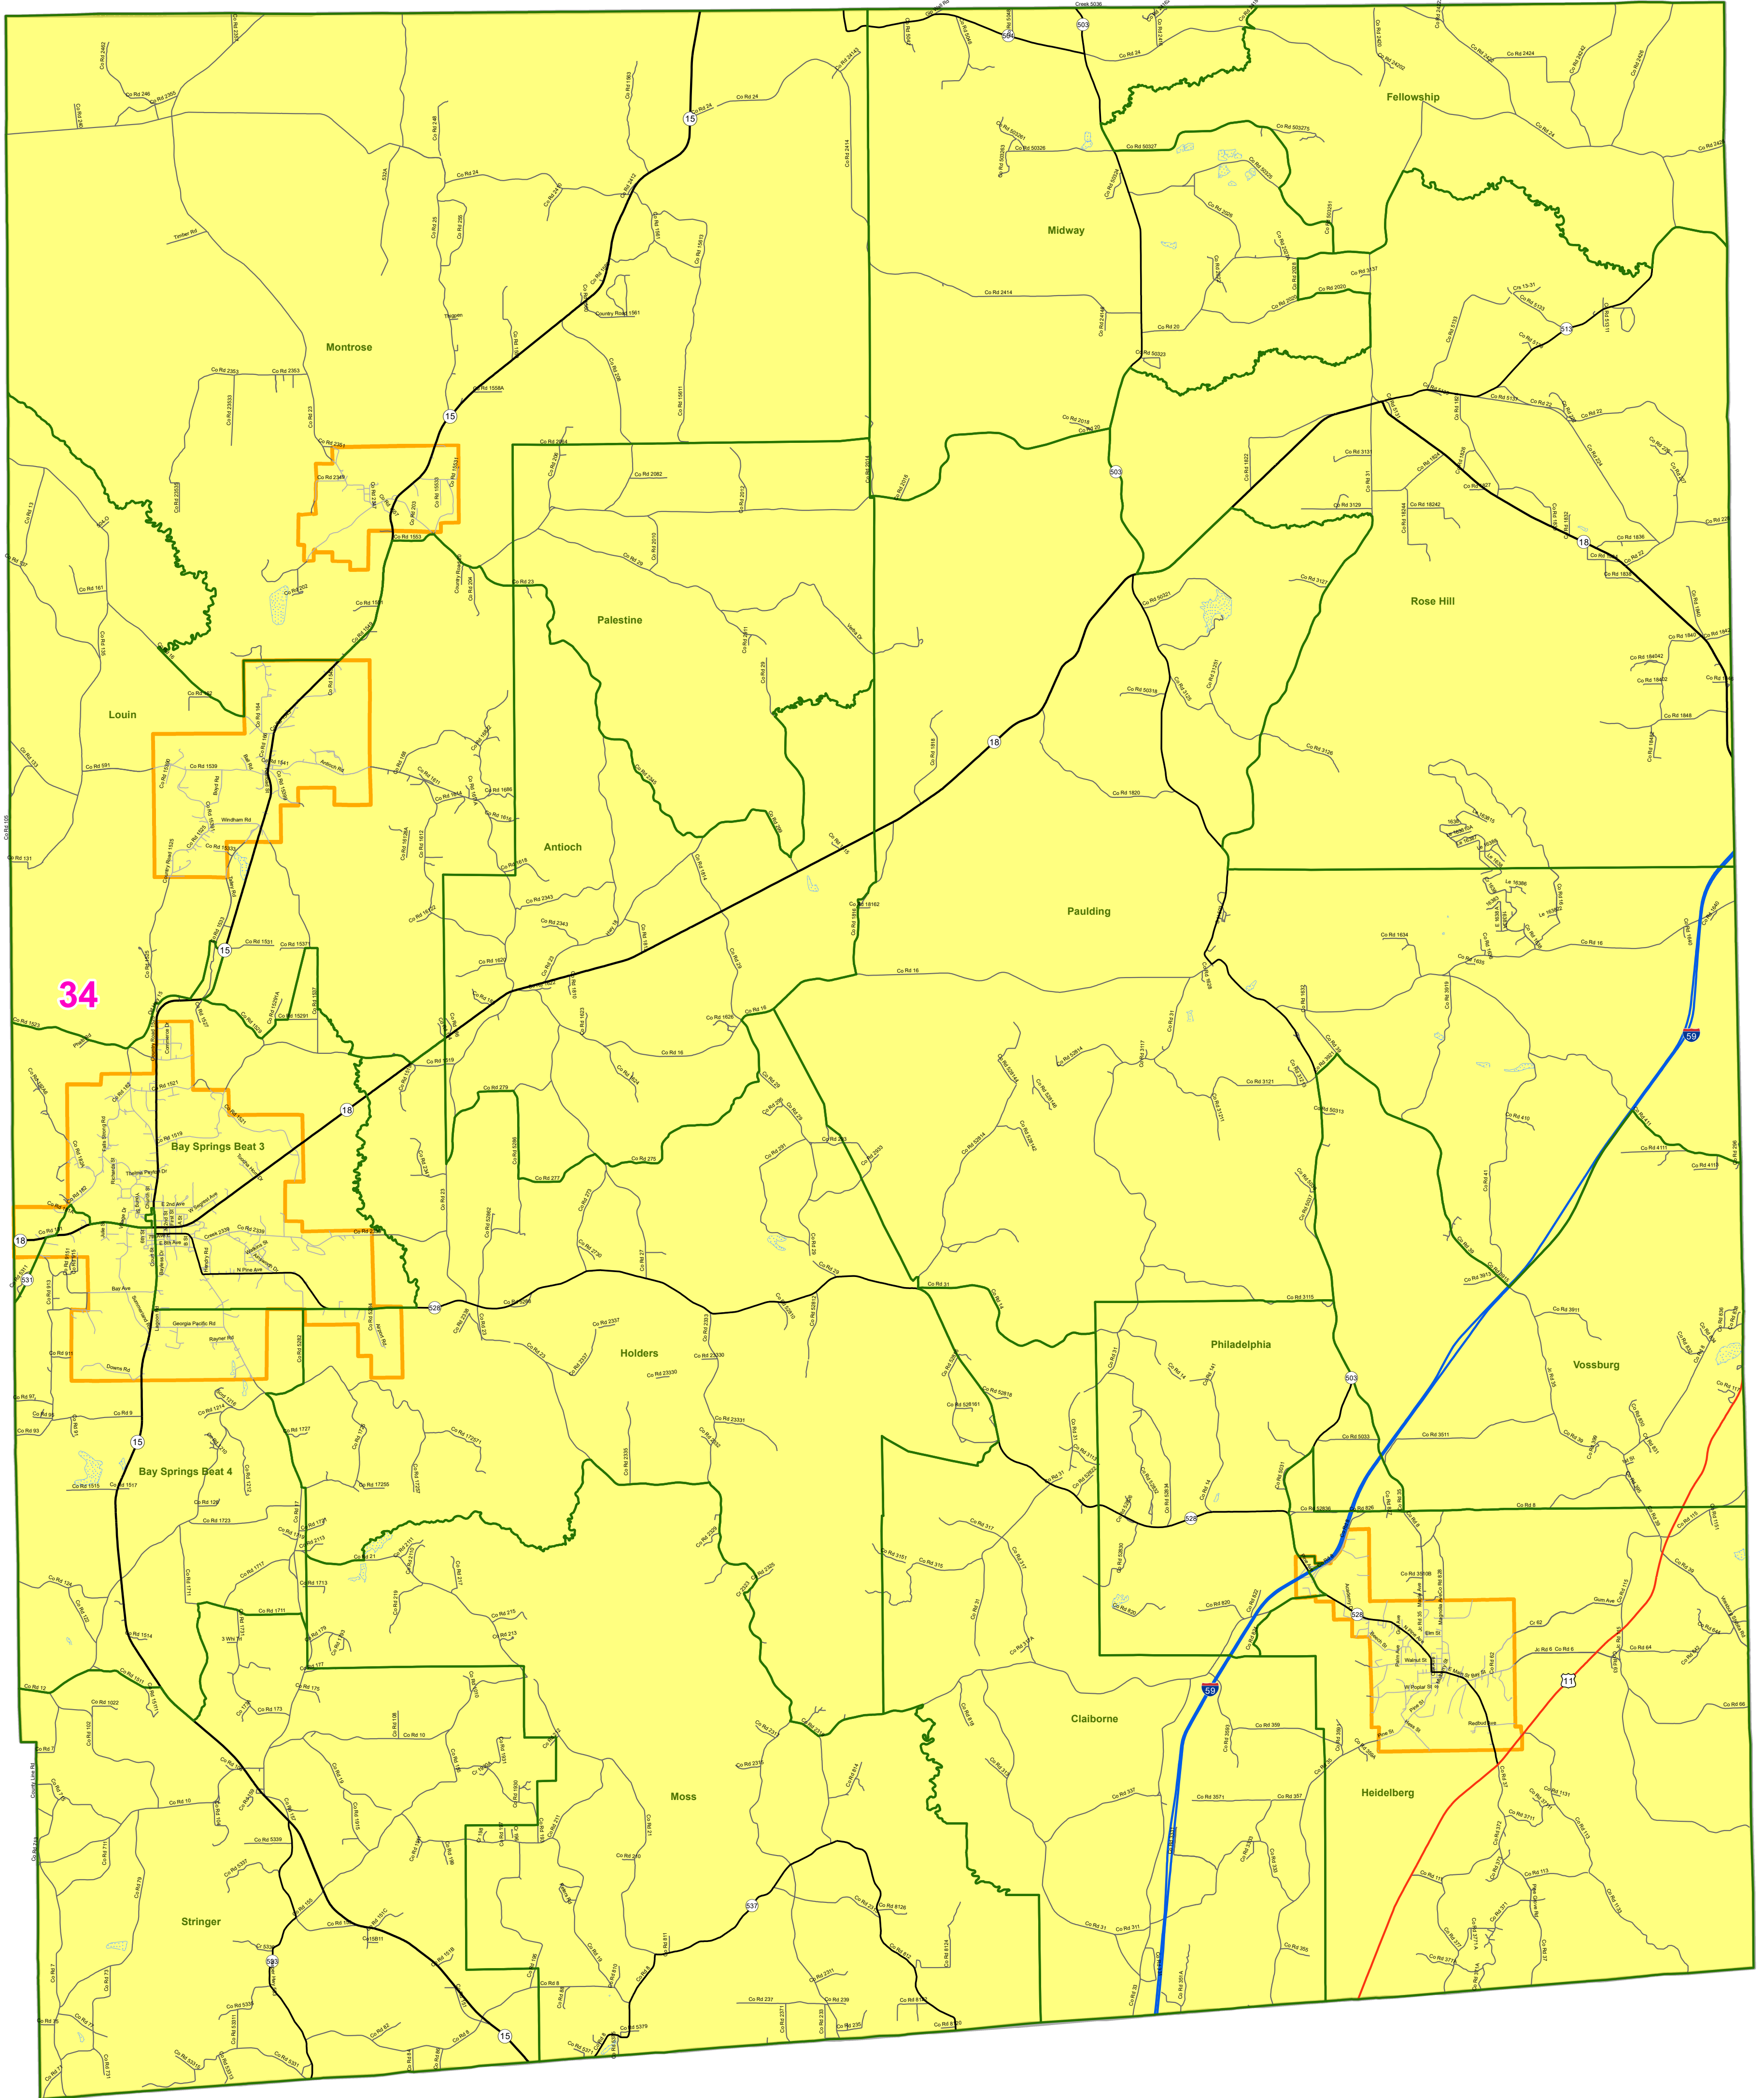

MS Senate Districts - Jasper County

JR202 as Adopted March 29, 2022

- Voting Precincts
- 1 - Interstates
- 2 - US Highways
- 3 - MS Hwys (1-99)
- 4 - MS Hwys (100-999)
- 5 - Natchez Trace
- 6 - County Roads
- 7 - City Streets
- Rivers
- Lakes/Ponds
- Cities
- County Borders

0 1.75 3.5 7 Miles

Map prepared by MARIS 4/21/2022

Election Districts were compiled on a whole block basis by Legislative staff. Base data (roads, cities, precincts, and counties) were compiled by MARIS from 2020 U.S. Census Bureau TIGER Files. Although the information contained on this map is believed to be accurate, the Board of Trustees, State Institutions of Higher Learning/ MARIS, the Standing Joint Committee on Reapportionment make no warranties as to the completeness, accuracy, reliability or suitability of the data for any use, or for any conclusions derived from this map.