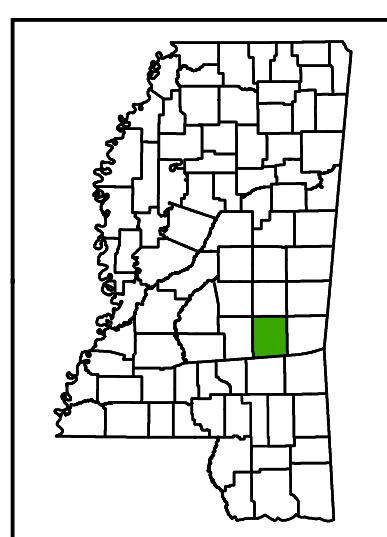

MS Senate Districts - Jasper County

JR202 as Adopted March 29, 2022

- Voting Precincts
- 1 - Interstates
- 2 - US Highways
- 3 - MS Hwys (1-99)
- 4 - MS Hwys (100-999)
- 5 - Natchez Trace
- 6 - County Roads
- 7 - City Streets
- Rivers
- Lakes/Ponds
- Cities
- County Borders

0 1.75 3.5 7 Miles

Map prepared by MARIS 4/21/2022

Election Districts were compiled on a whole block basis by Legislative staff. Base data (roads, cities, precincts, and counties) were compiled by MARIS from 2020 U.S. Census Bureau TIGER Files. Although the information contained on this map is believed to be accurate, the Board of Trustees, State Institutions of Higher Learning/ MARIS, the Standing Joint Committee on Reapportionment make no warranties as to the completeness, accuracy, reliability or suitability of the data for any use, or for any conclusions derived from this map.