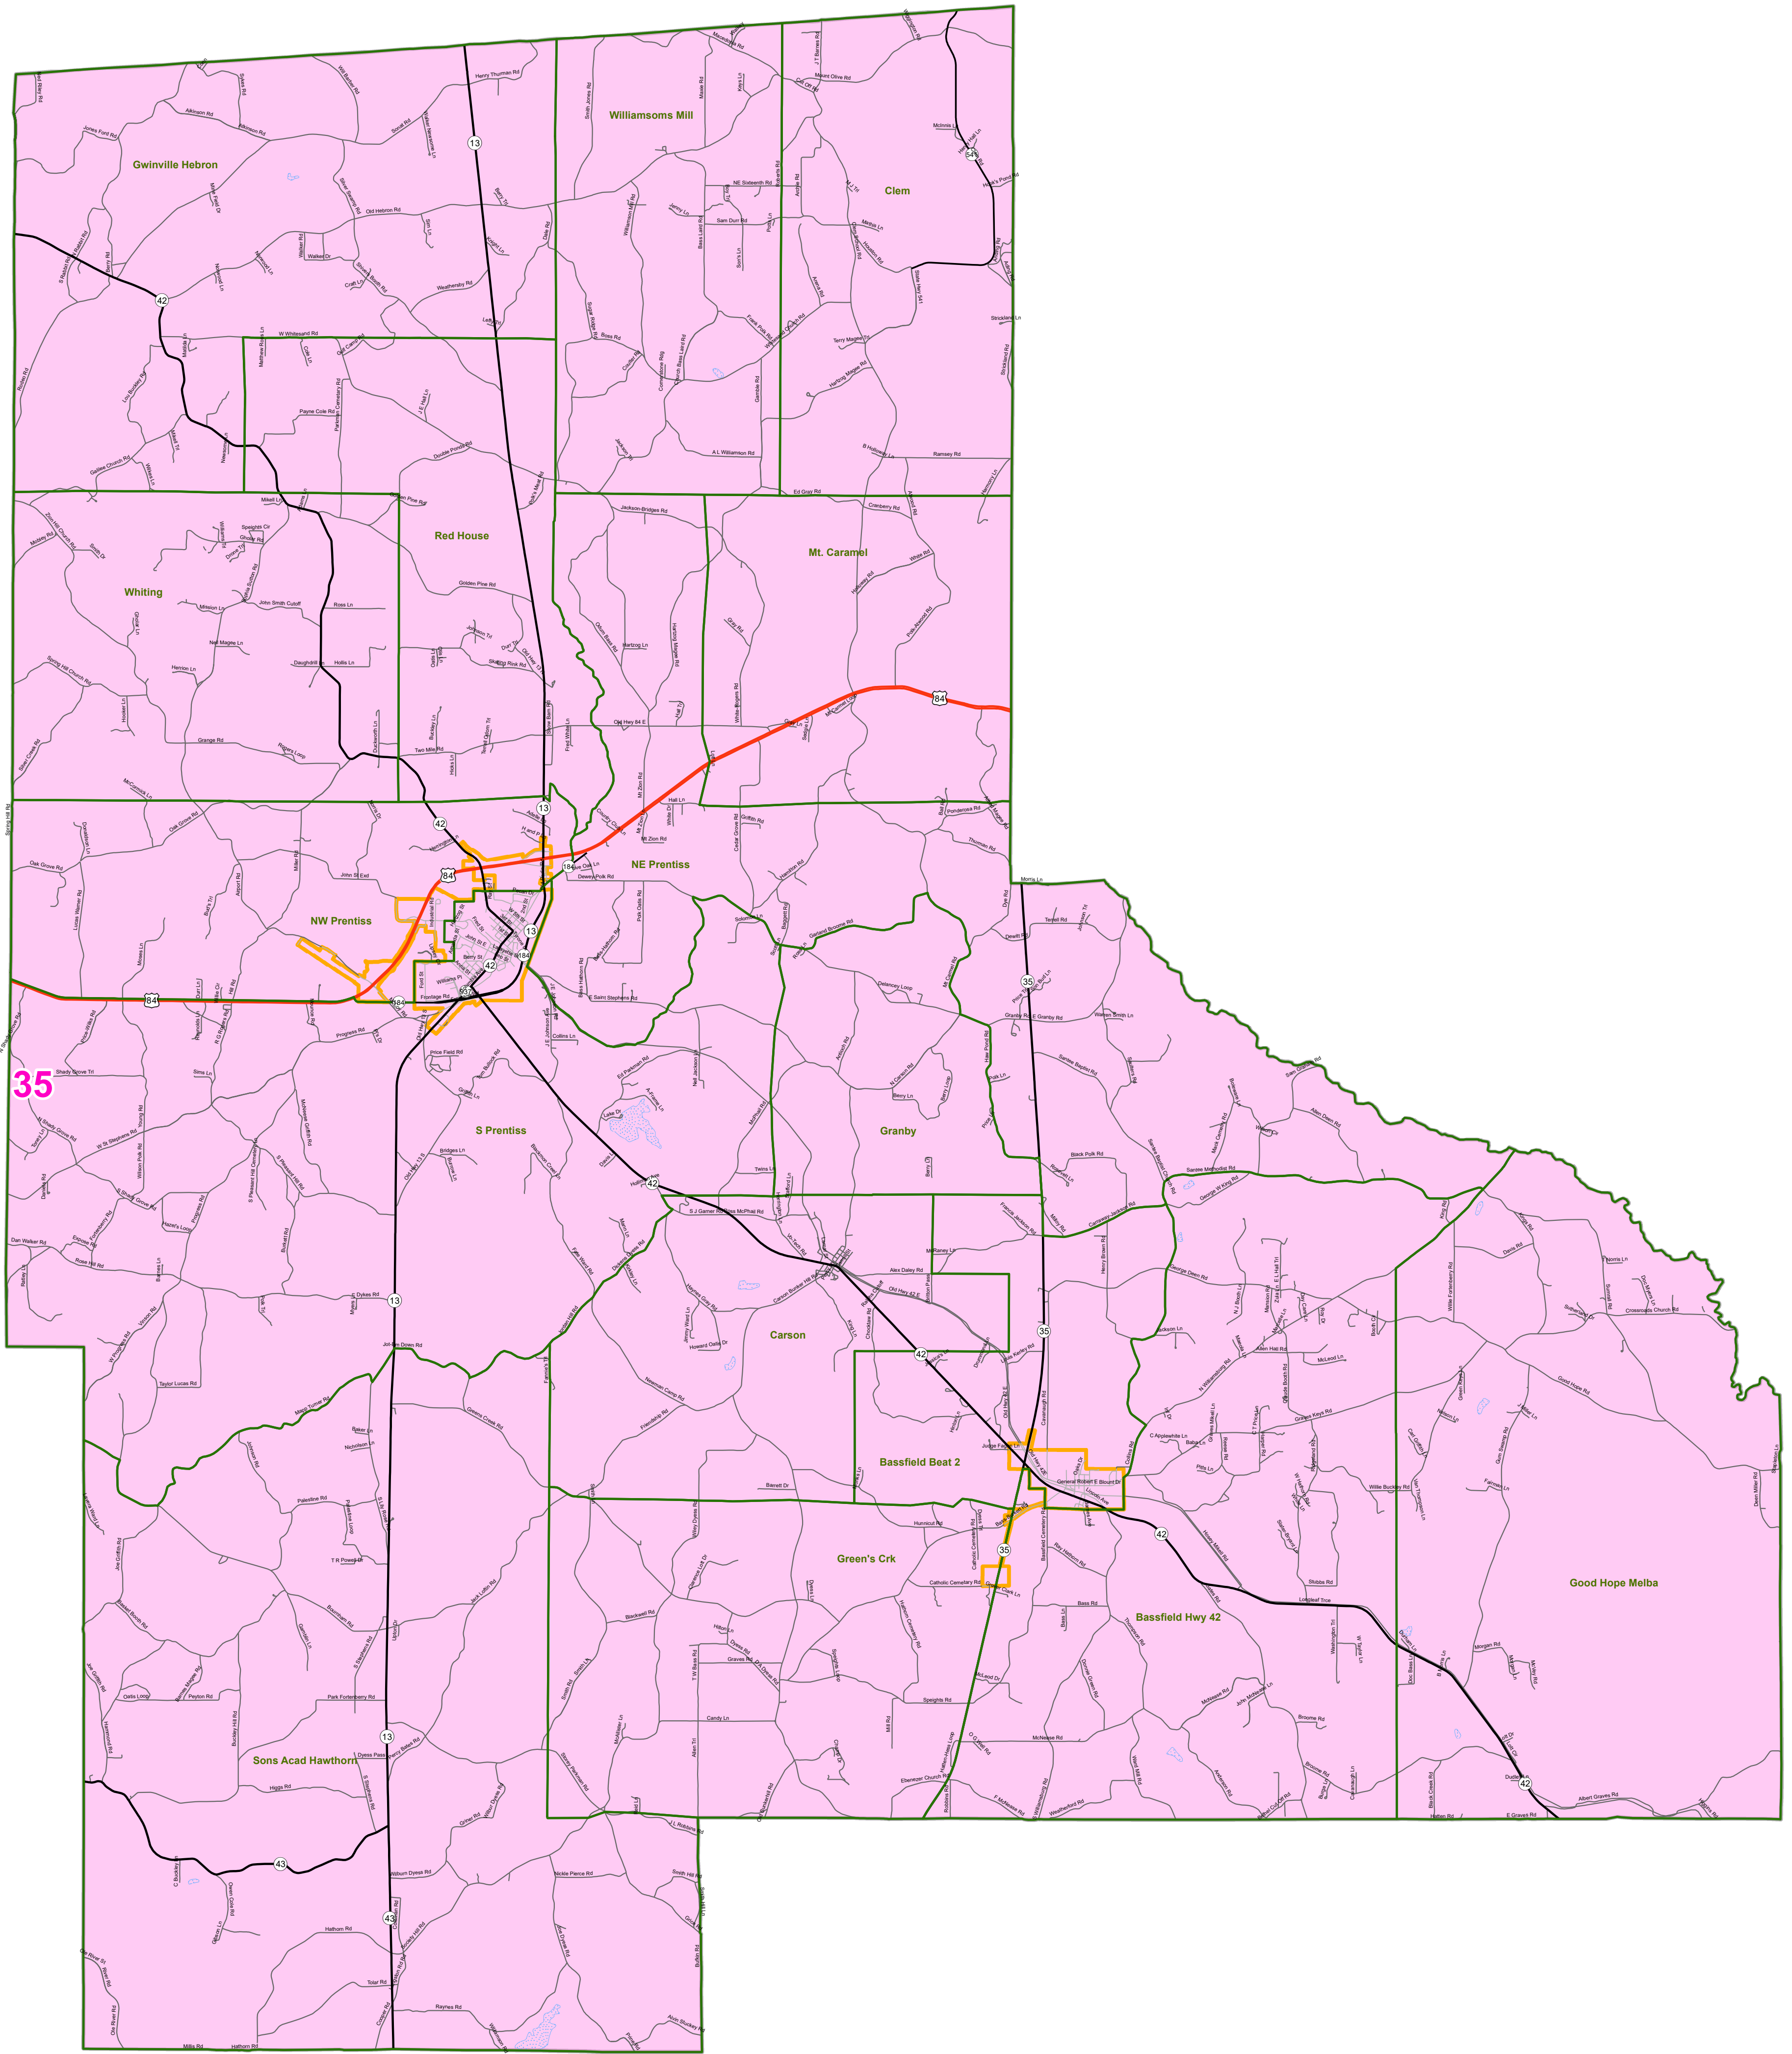

# MS Senate Districts - Jefferson Davis County

JR202 as Adopted March 29, 2022

- Voting Precincts
- 1 - Interstates
- 2 - US Highways
- 3 - MS Hwys (1-99)
- 4 - MS Hwys (100-999)
- 5 - Natchez Trace
- 6 - County Roads
- 7 - City Streets
- Rivers
- Lakes/Ponds
- Cities
- County Borders

Map prepared by MARIS 4/25/2022

Election Districts were compiled on a whole block basis by Legislative staff. Base data (roads, cities, precincts, and counties) were compiled by MARIS from 2020 U.S. Census Bureau TIGER Files. Although the information contained on this map is believed to be accurate, the Board of Trustees, State Institutions of Higher Learning/ MARIS, the Standing Joint Committee on Reapportionment make no warranties as to the completeness, accuracy, reliability or suitability of the data for any use, or for any conclusions derived from this map.