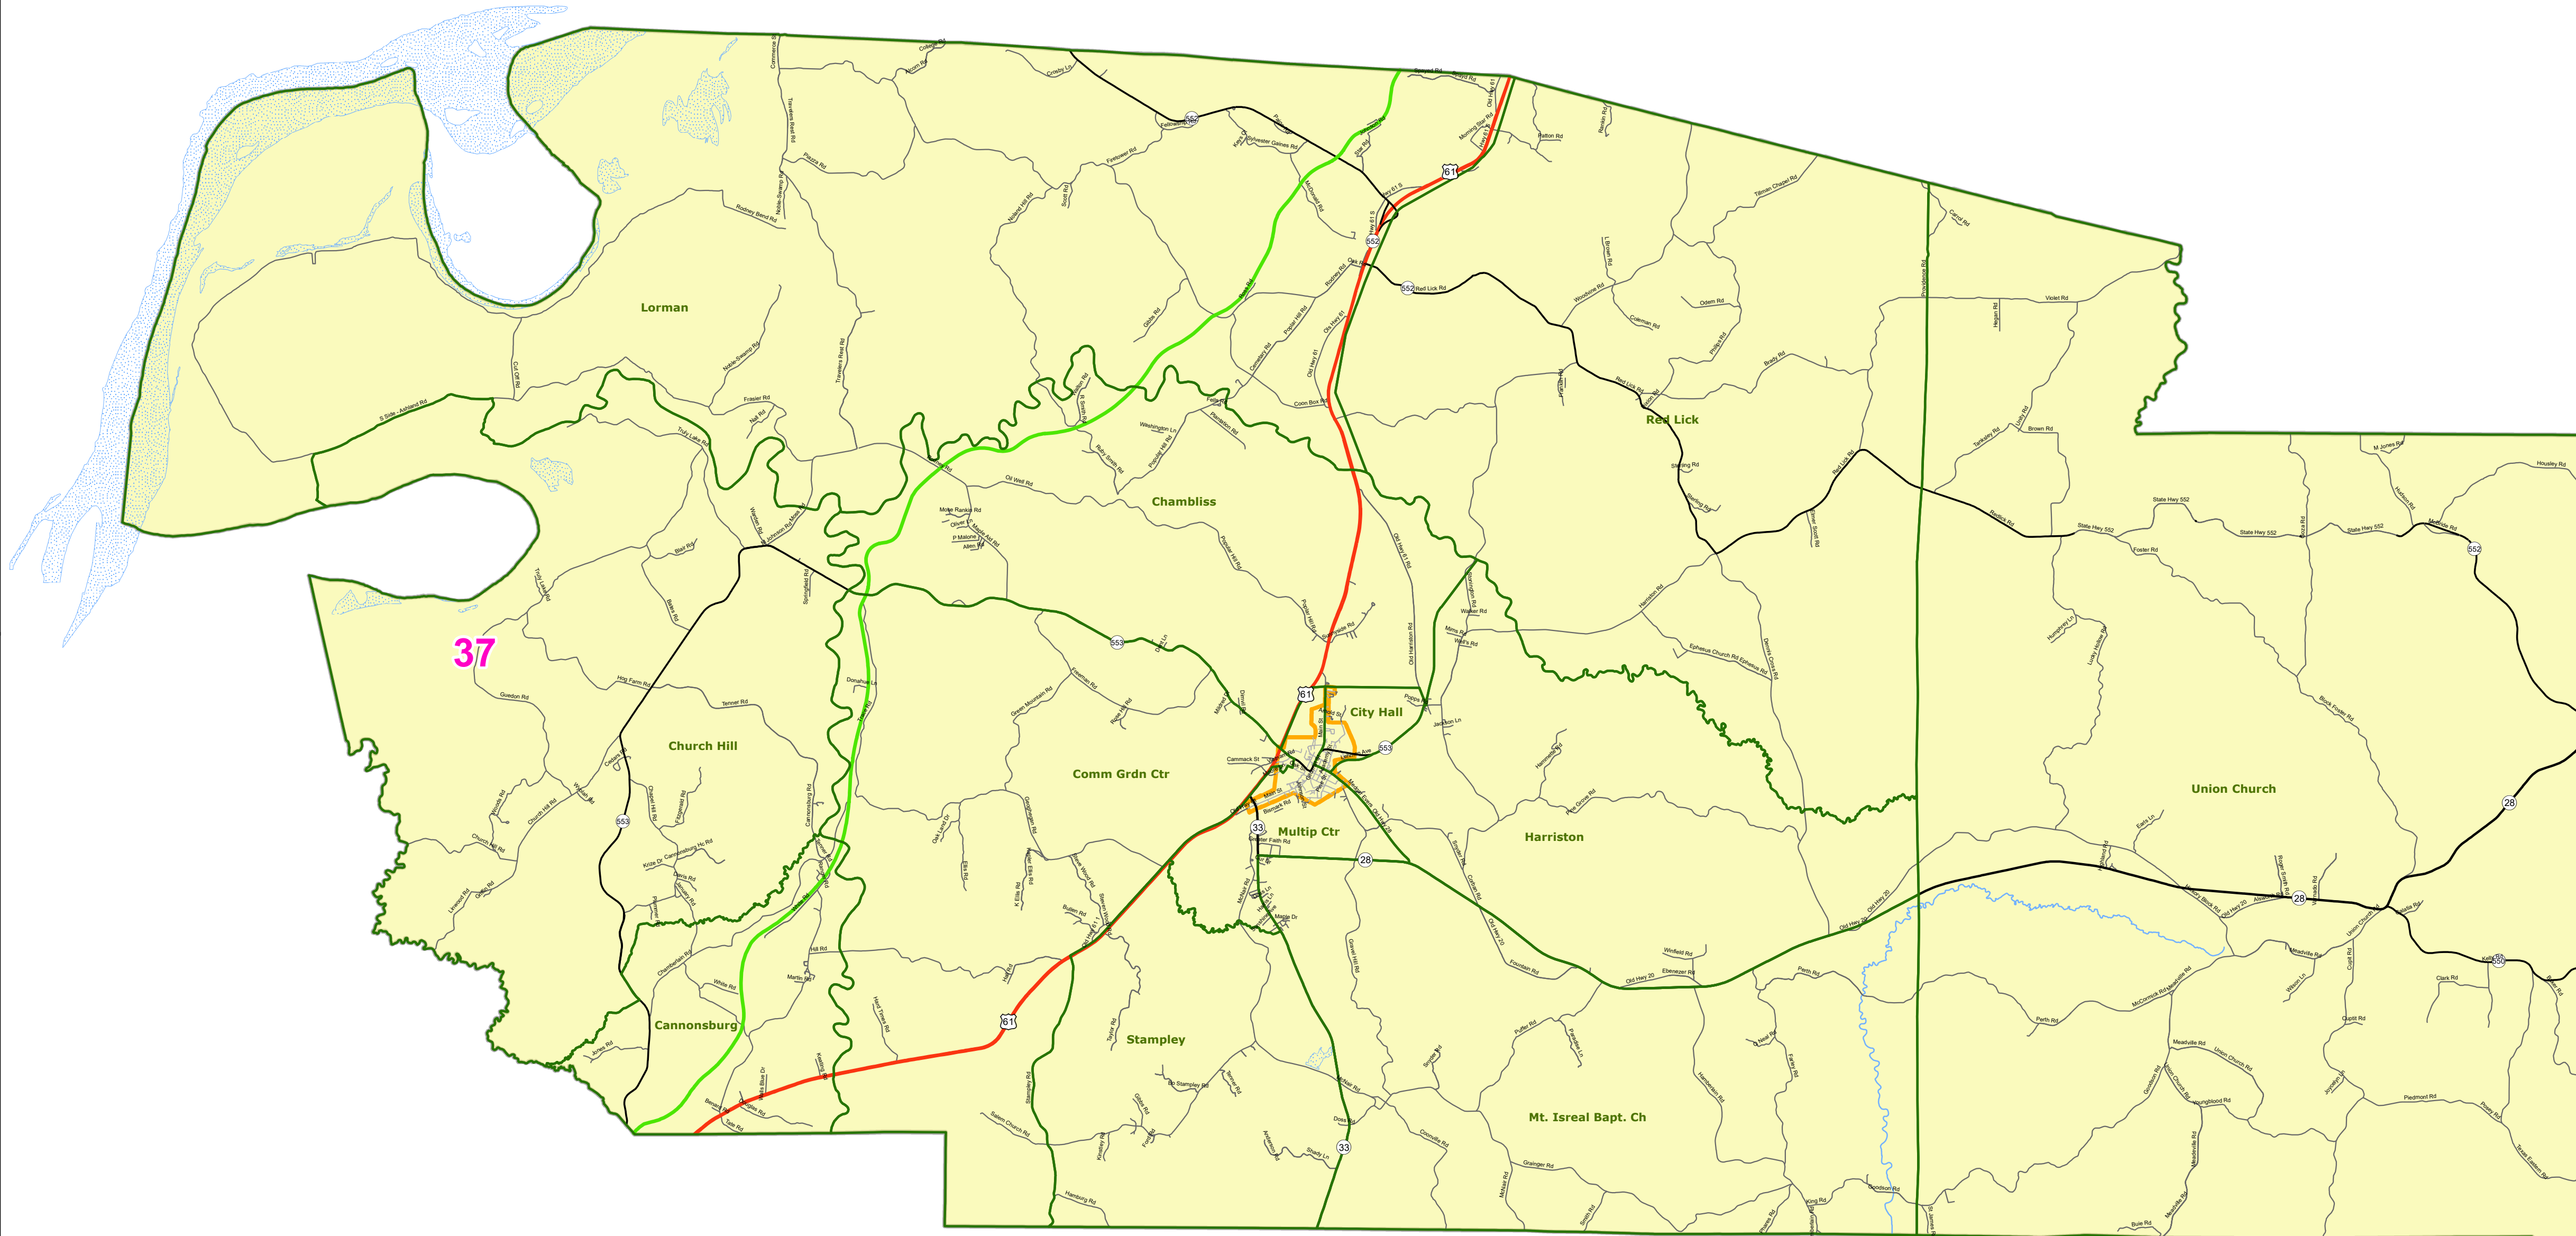

MS Senate Districts Jefferson County

JR202 as Adopted March 29, 2022