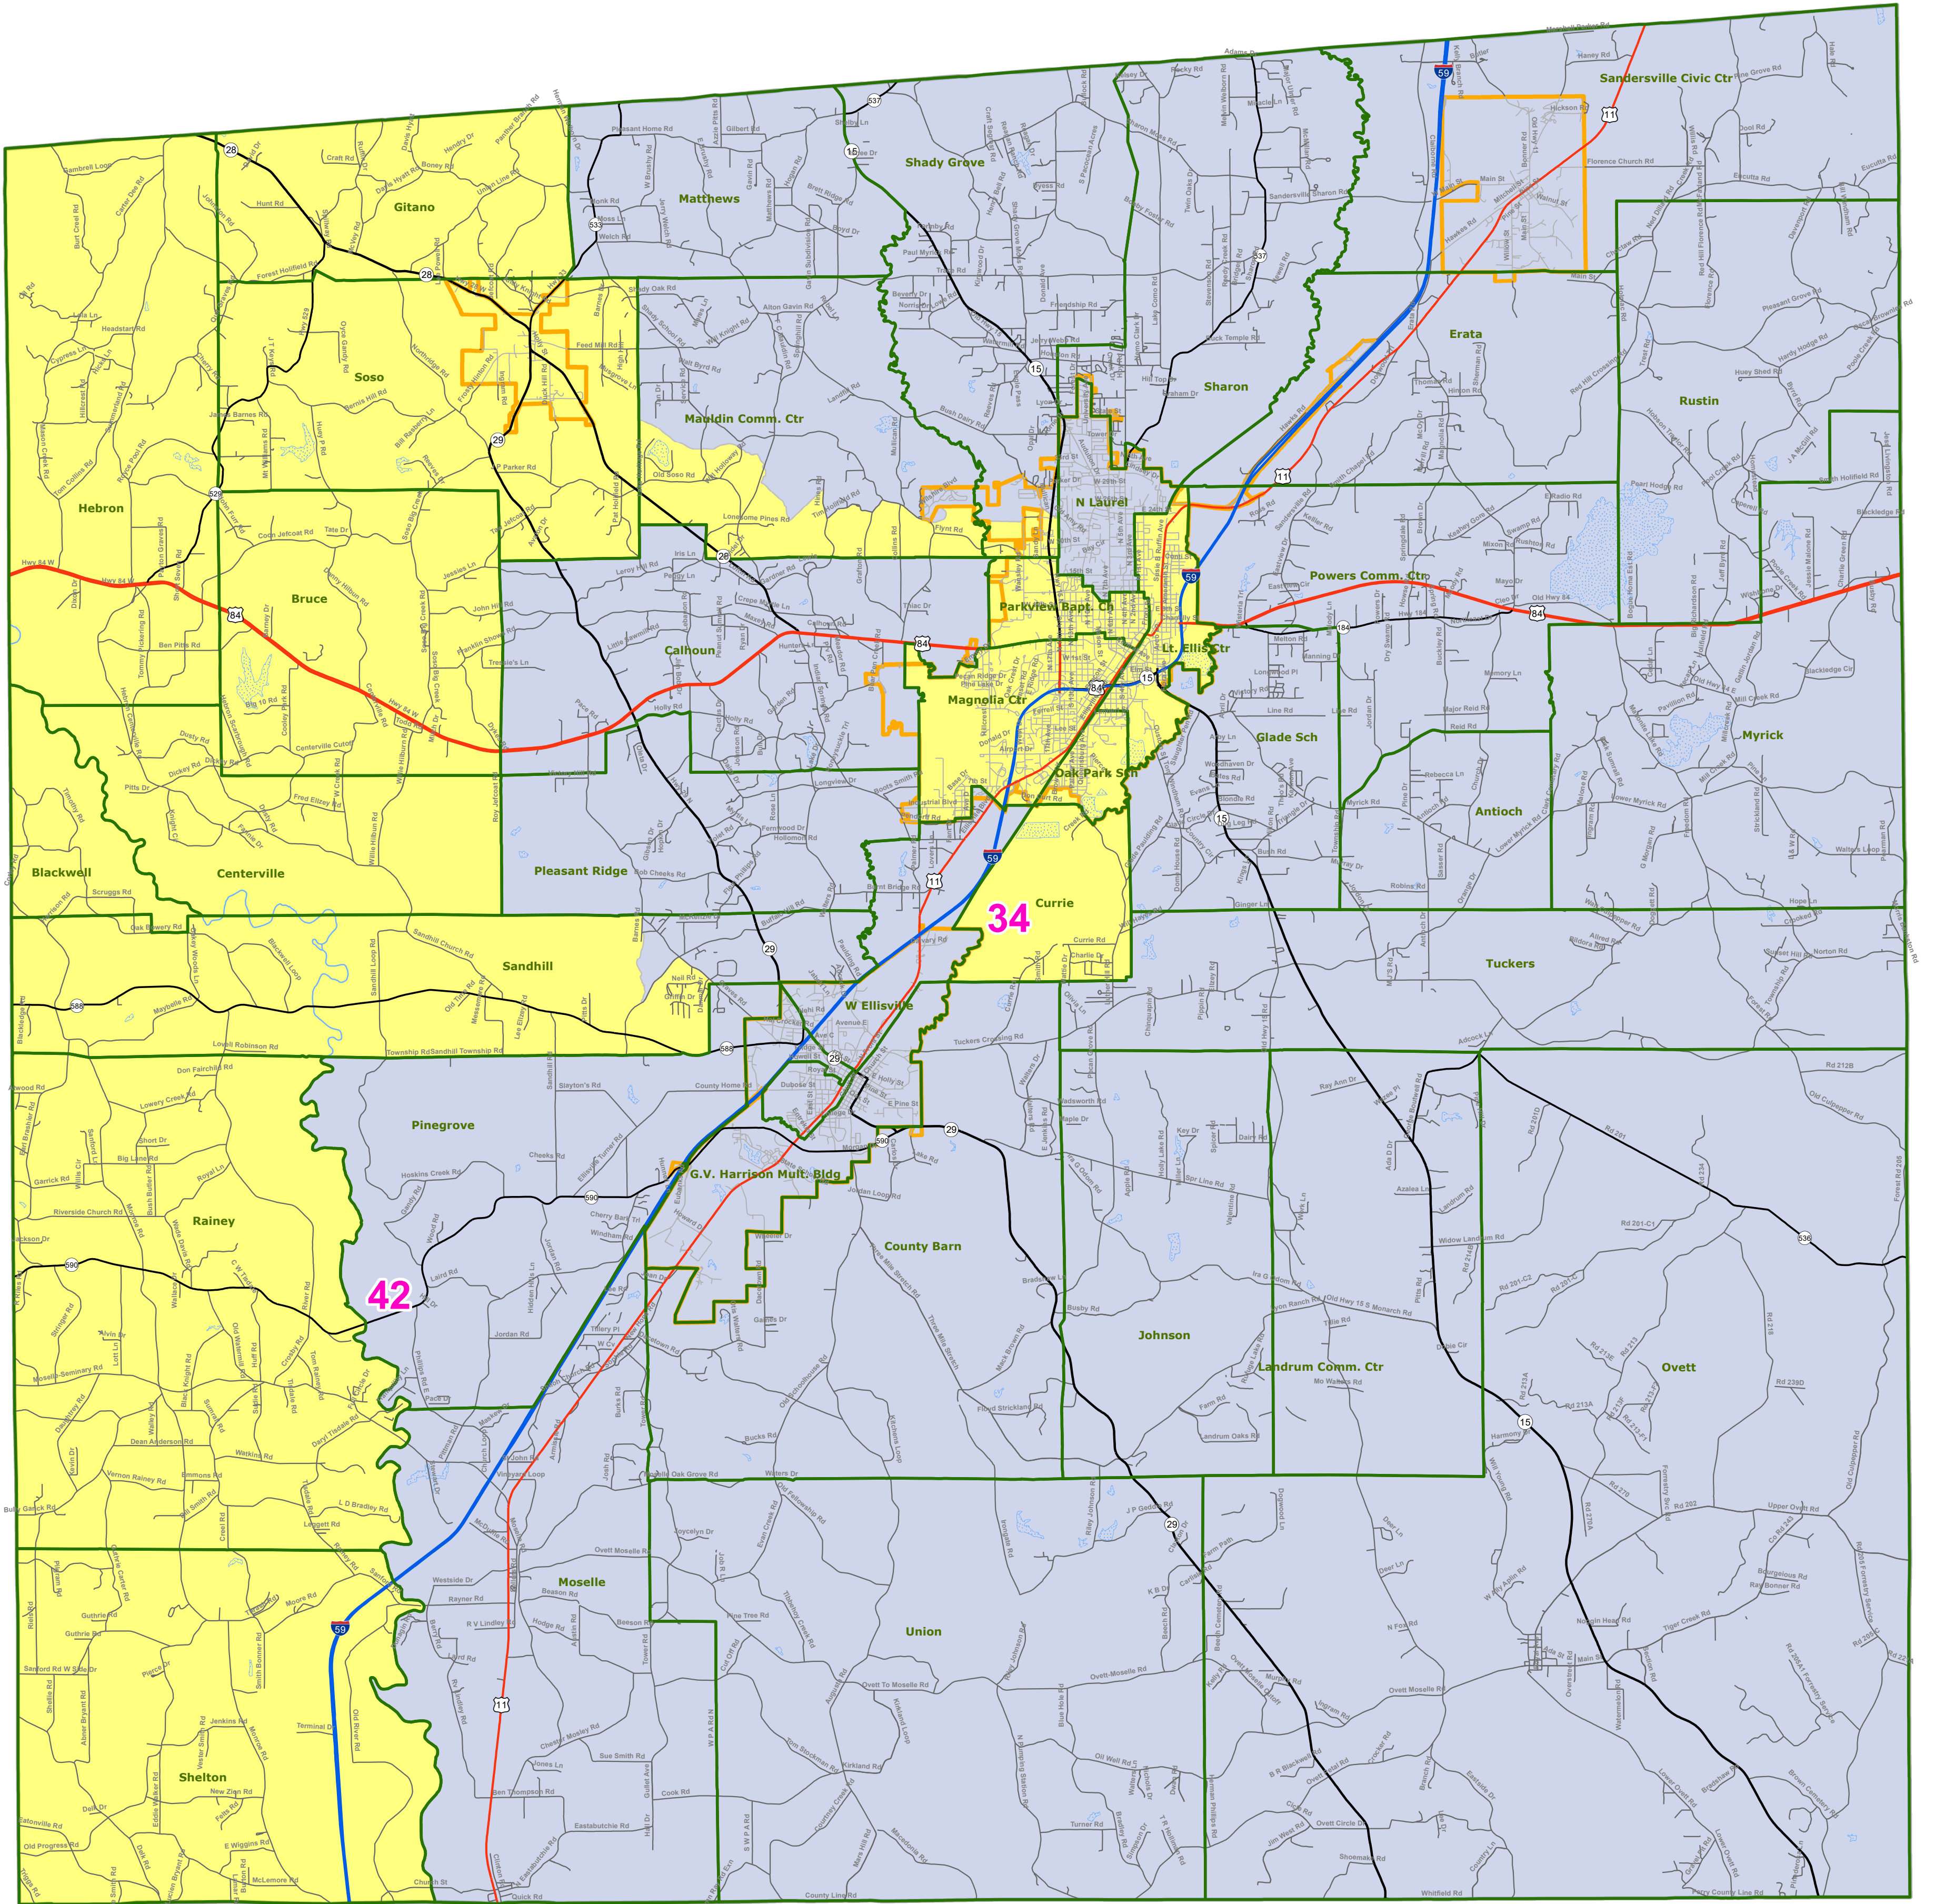

MS Senate Districts - Jones County

JR202 as Adopted on March 29, 2022

- Voting Precincts
- 1 - Interstates
- 2 - US Highways
- 3 - MS Hwys (1-99)
- 4 - MS Hwys (100-999)
- 5 - Natchez Trace
- 6 - County Roads
- 7 - City Streets
- Rivers
- Lakes/Ponds
- Cities
- County Borders

0 2 4 8 Miles

Election Districts were compiled on a whole block basis by Legislative staff. Base data (roads, cities, precincts, and counties) were compiled by MARIS from 2020 U.S. Census Bureau TIGER Files. Although the information contained on this map is believed to be accurate, the Board of Trustees, State Institutions of Higher Learning/ MARIS, the Standing Joint Committee on Reapportionment make no warranties as to the completeness, accuracy, reliability or suitability of the data for any use, or for any conclusions derived from this map

Map prepared by MARIS 4/11/2022