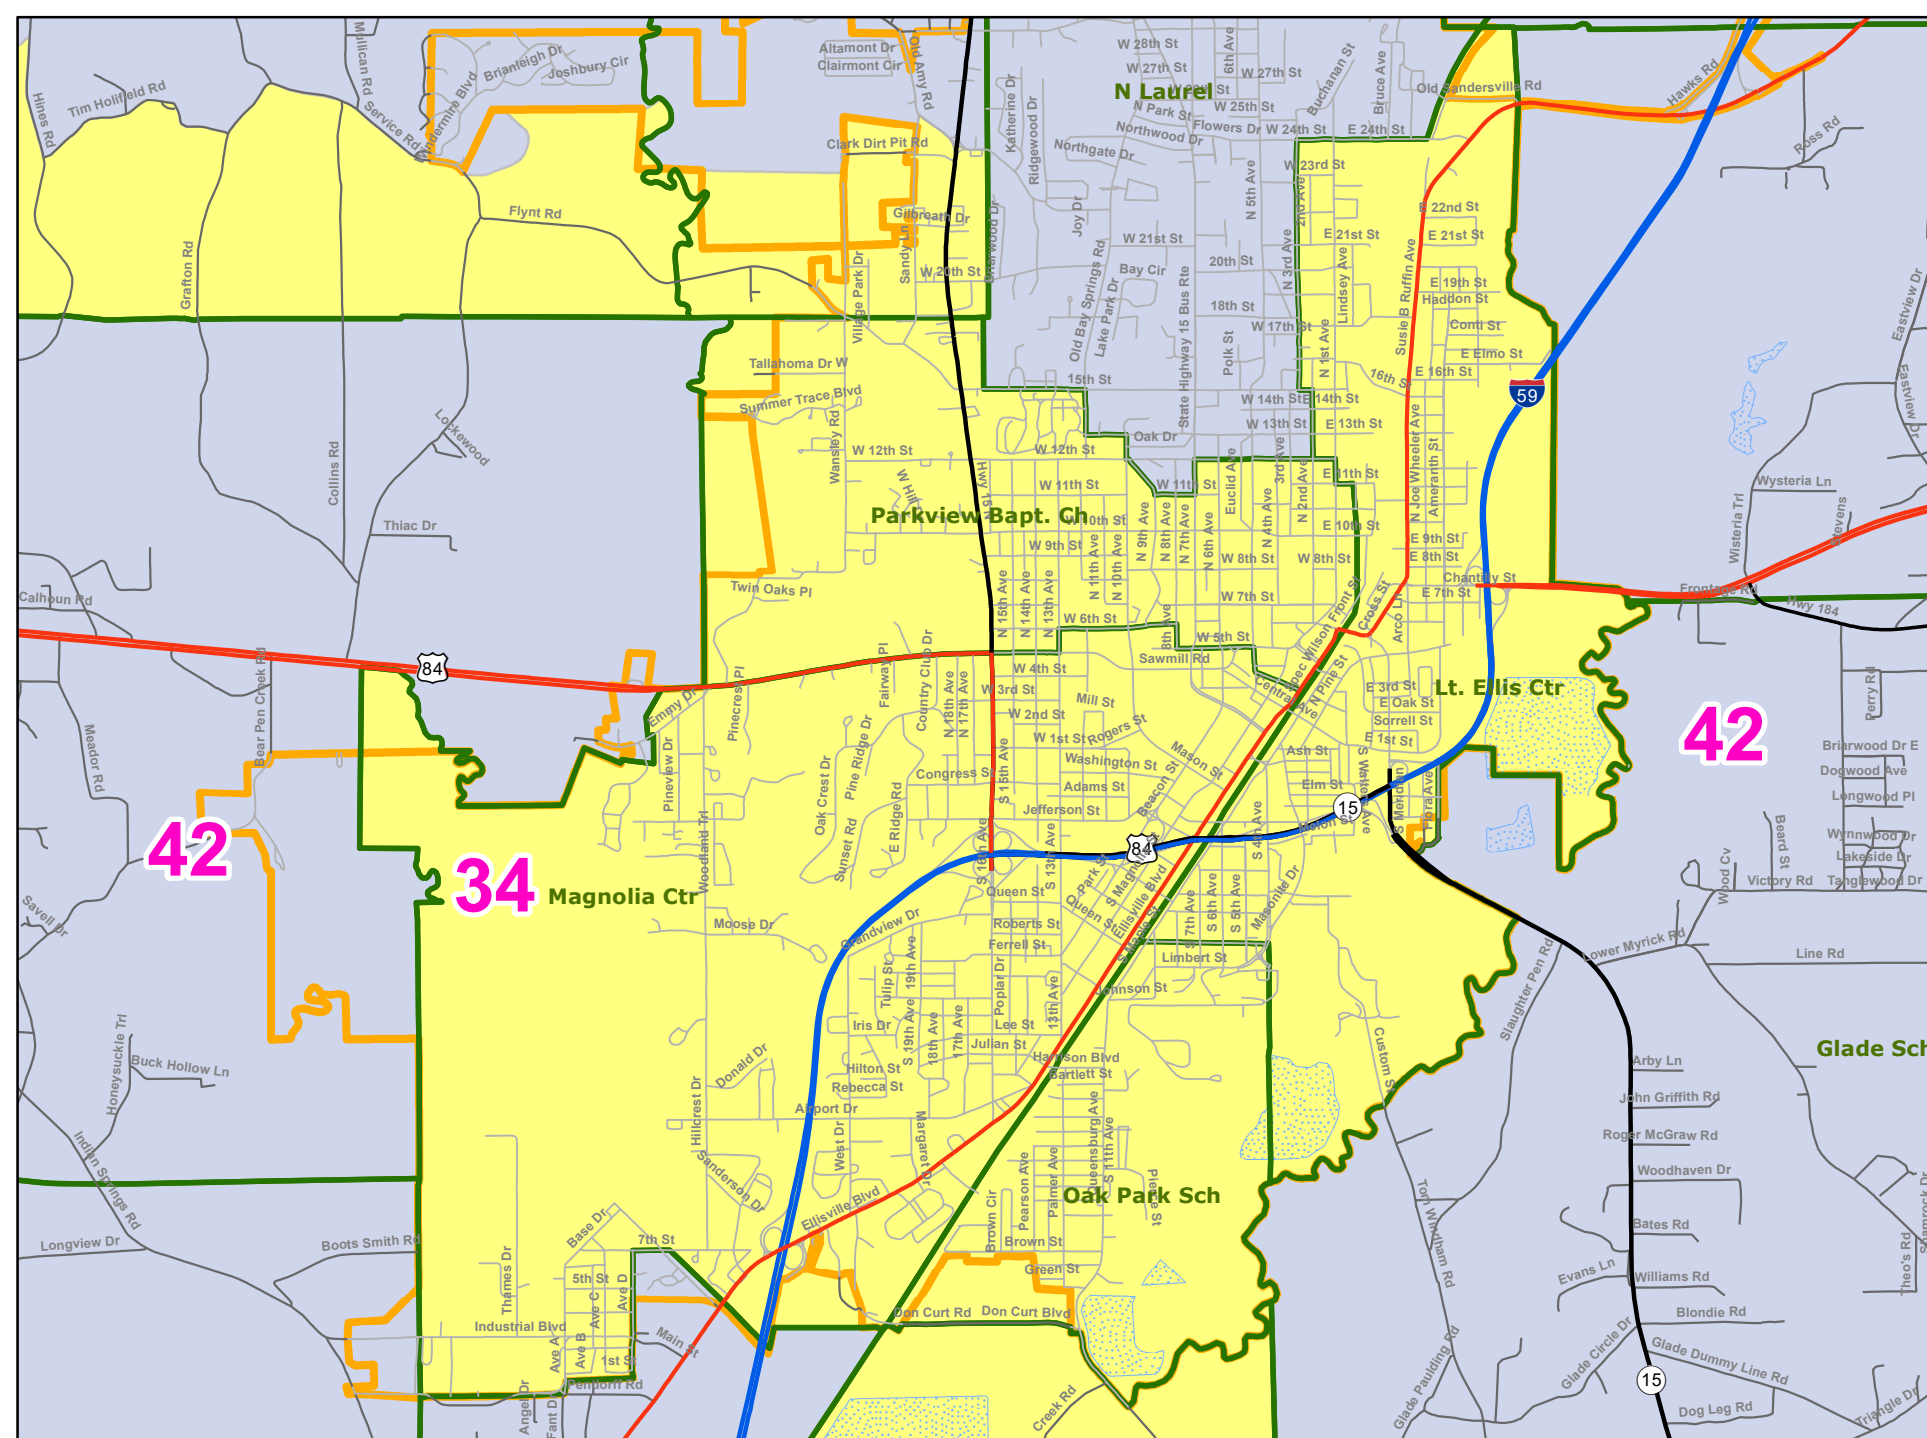

MS Senate Districts - Jones County

JR202 as Adopted on March 29, 2022

- Voting Precincts
- 1 - Interstates
- 2 - US Highways
- 3 - MS Hwys (1-99)
- 4 - MS Hwys (100-999)
- 5 - Natchez Trace
- 6 - County Roads
- 7 - City Streets
- Rivers
- Lakes/Ponds
- Cities
- County Borders

0 2 4 8 Miles

Election Districts were compiled on a whole block basis by Legislative staff. Base data (roads, cities, precincts, and counties) were compiled by MARIS from 2020 U.S. Census Bureau TIGER Files. Although the information contained on this map is believed to be accurate, the Board of Trustees, State Institutions of Higher Learning/ MARIS, the Standing Joint Committee on Reapportionment make no warranties as to the completeness, accuracy, reliability or suitability of the data for any use, or for any conclusions derived from this map

Map prepared by MARIS 4/11/2022