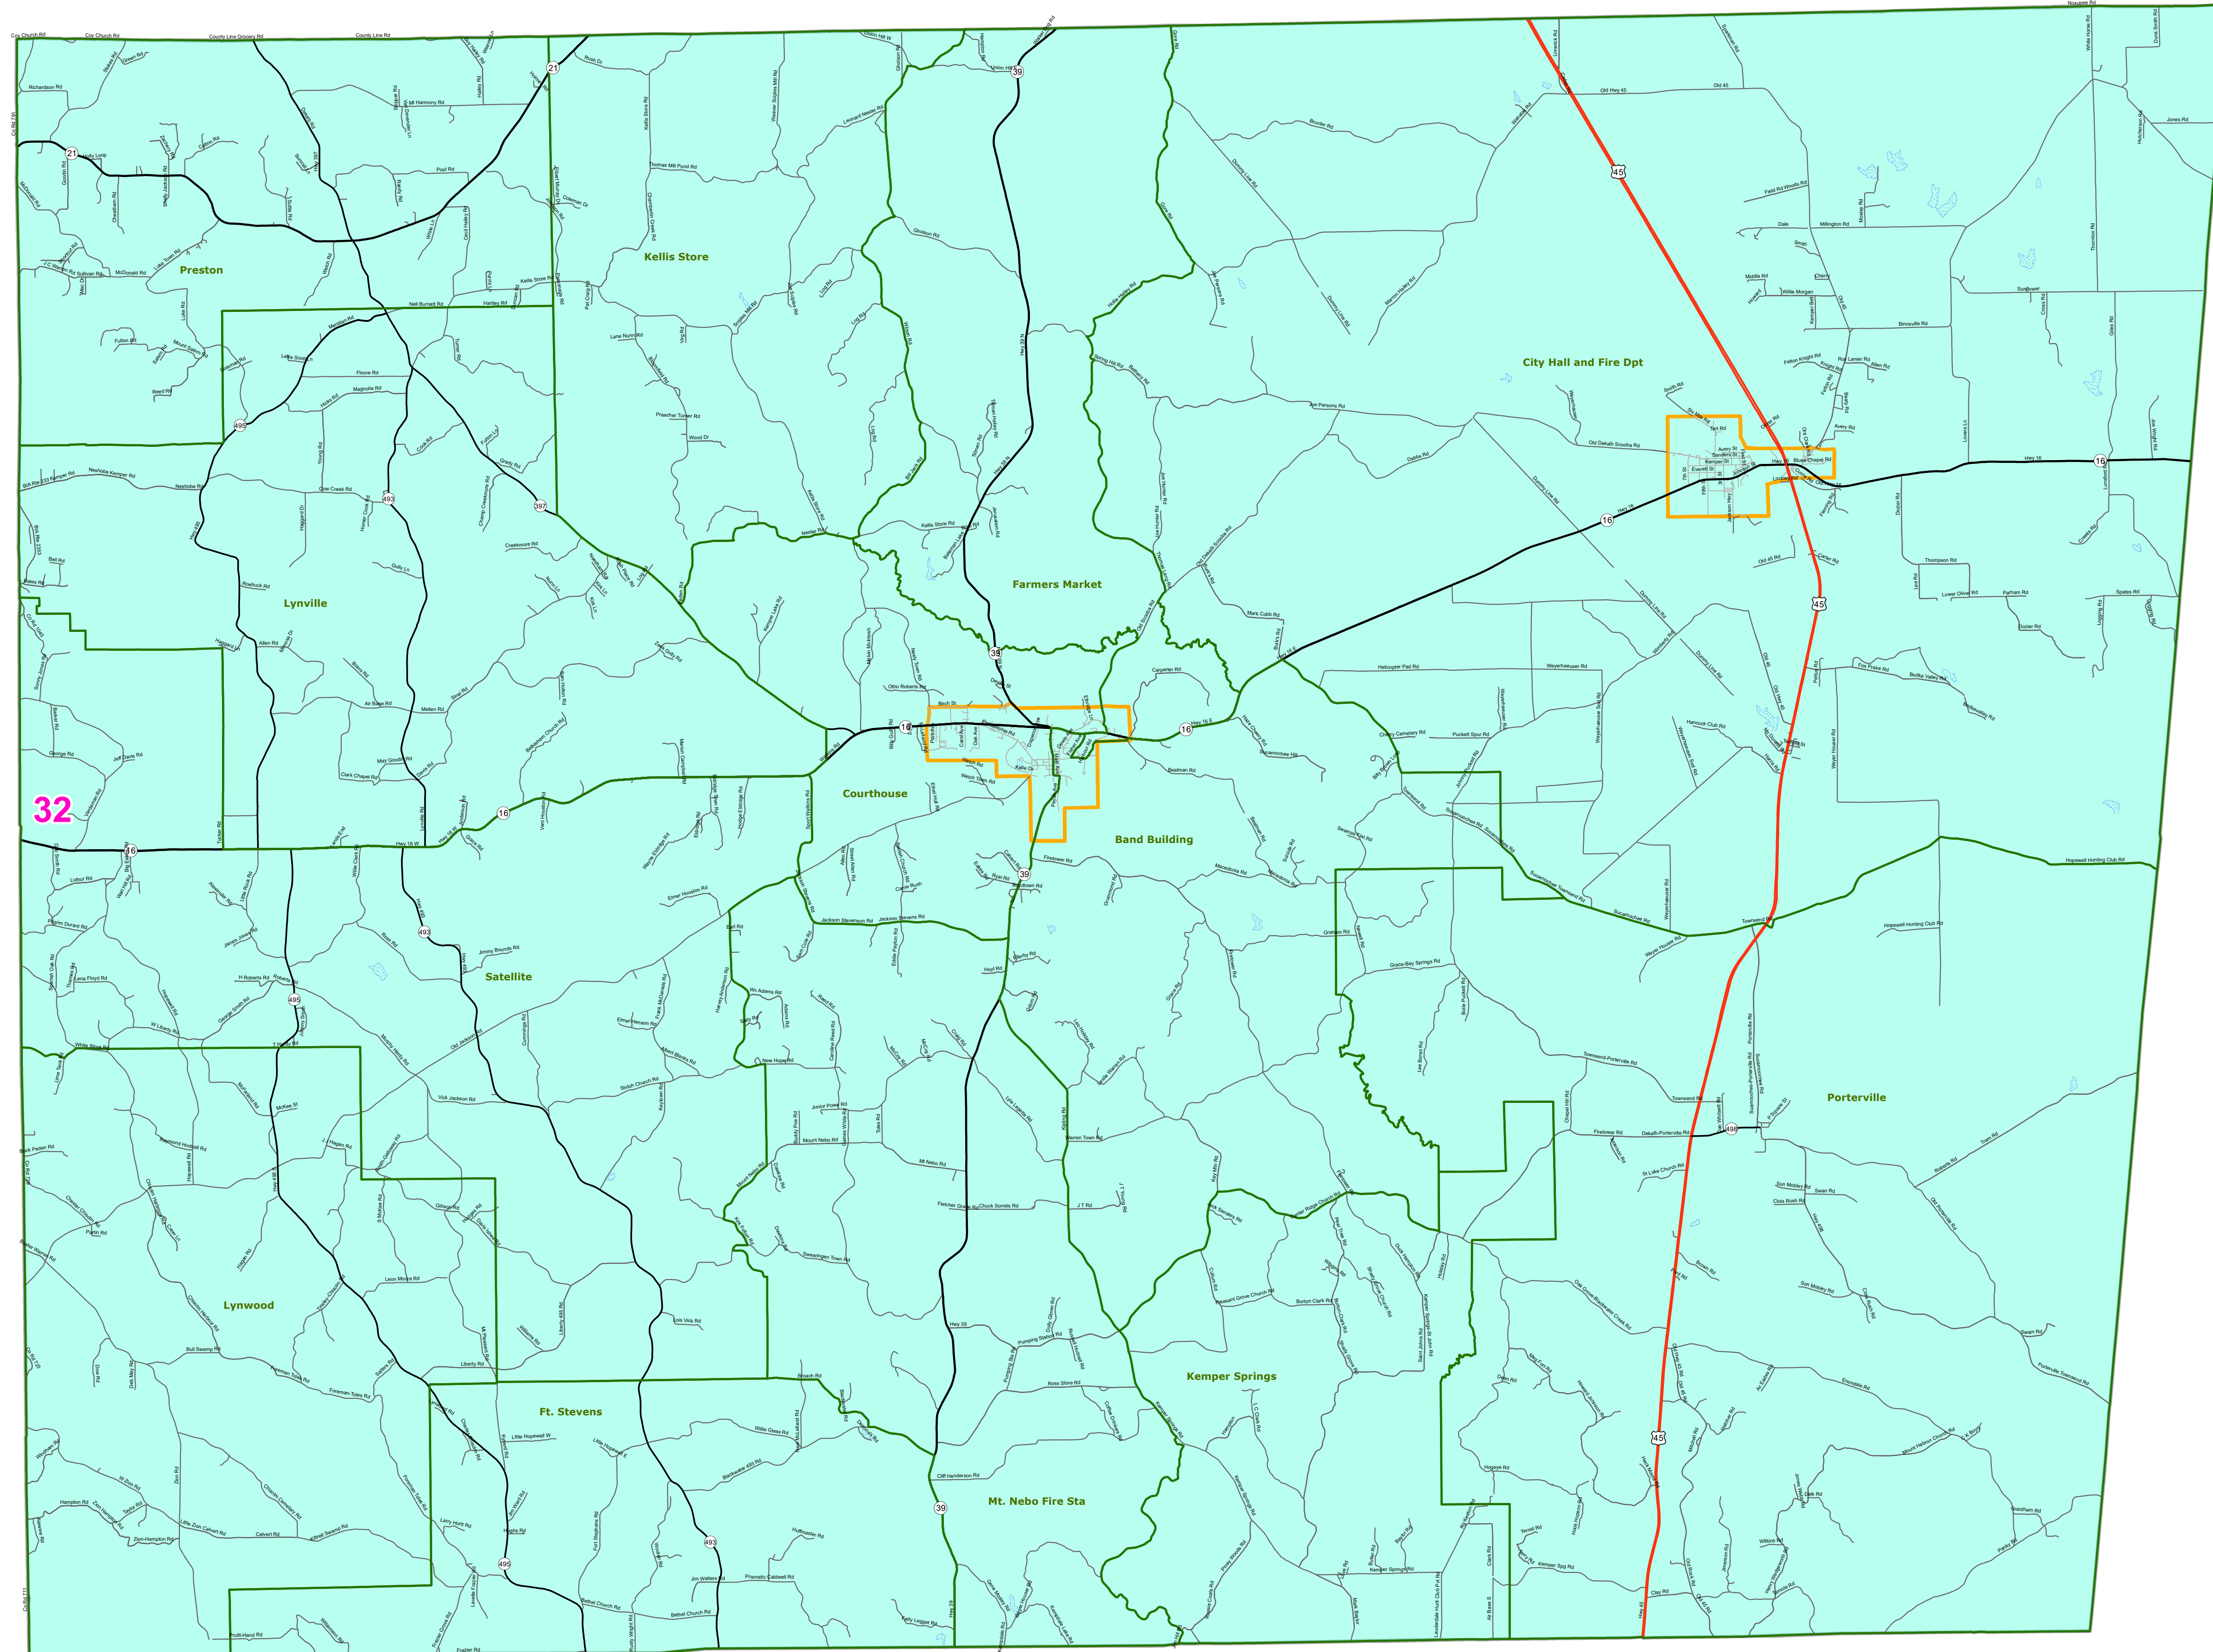

MS Senate Districts Kemper County

JR202 as Adopted March 29, 2022