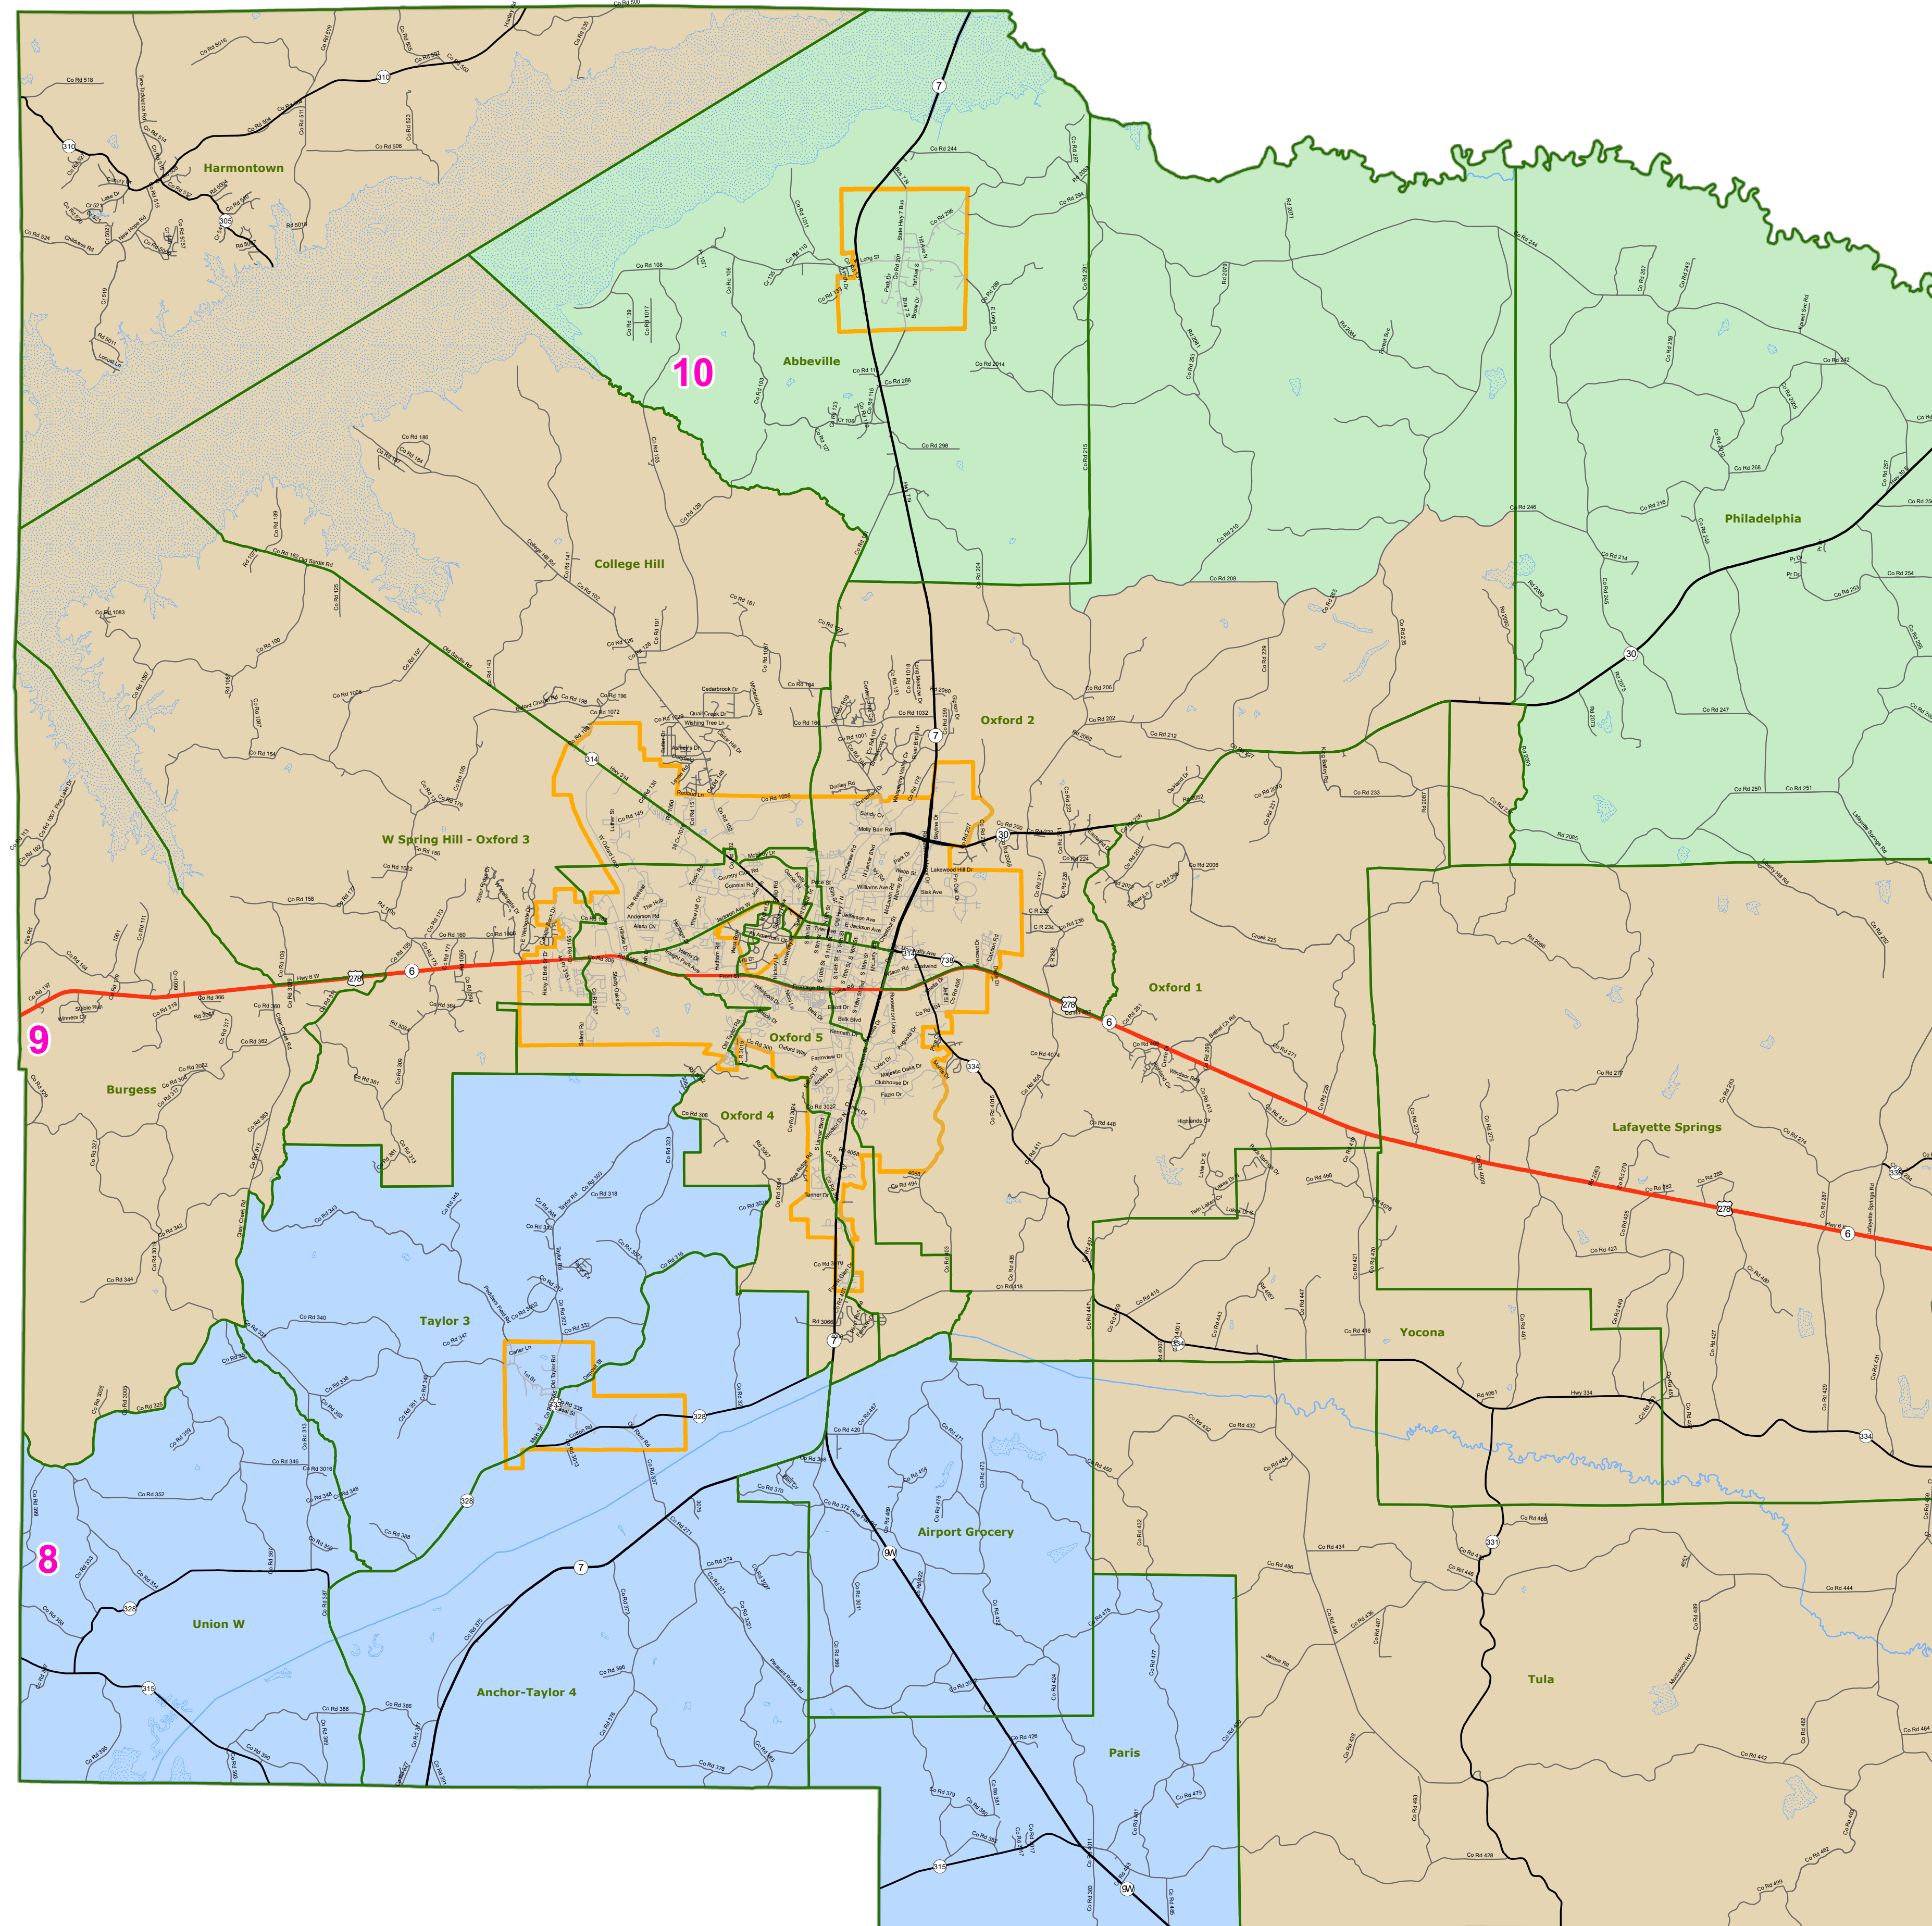

MS Senate Districts Lafayette County

JR202 as Adopted March 29, 2022

- Voting Precincts
- 1 - Interstates
- 2 - US Highways
- 3 - MS Hwys (1 -99)
- 4 - MS Hwys (100-999)
- 5 - Natchez Trace
- 6 - County Roads
- 7 - City Streets
- 8 - Trails
- Rivers
- Lakes/Ponds
- Cities
- County Borders

0 1.75 3.5 7 Miles

Election Districts were compiled on a whole block basis by Legislative staff. Base data (roads, cities, precincts, and counties) were compiled by MARIS from 2020 U.S. Census Bureau TIGER Files. Although the information contained on this map is believed to be accurate, the Board of Trustees, State Institutions of Higher Learning/ MARIS, the Standing Joint Committee on Reapportionment make no warranties as to the completeness, accuracy, reliability or suitability of the data for any use, or for any conclusions derived from this map.