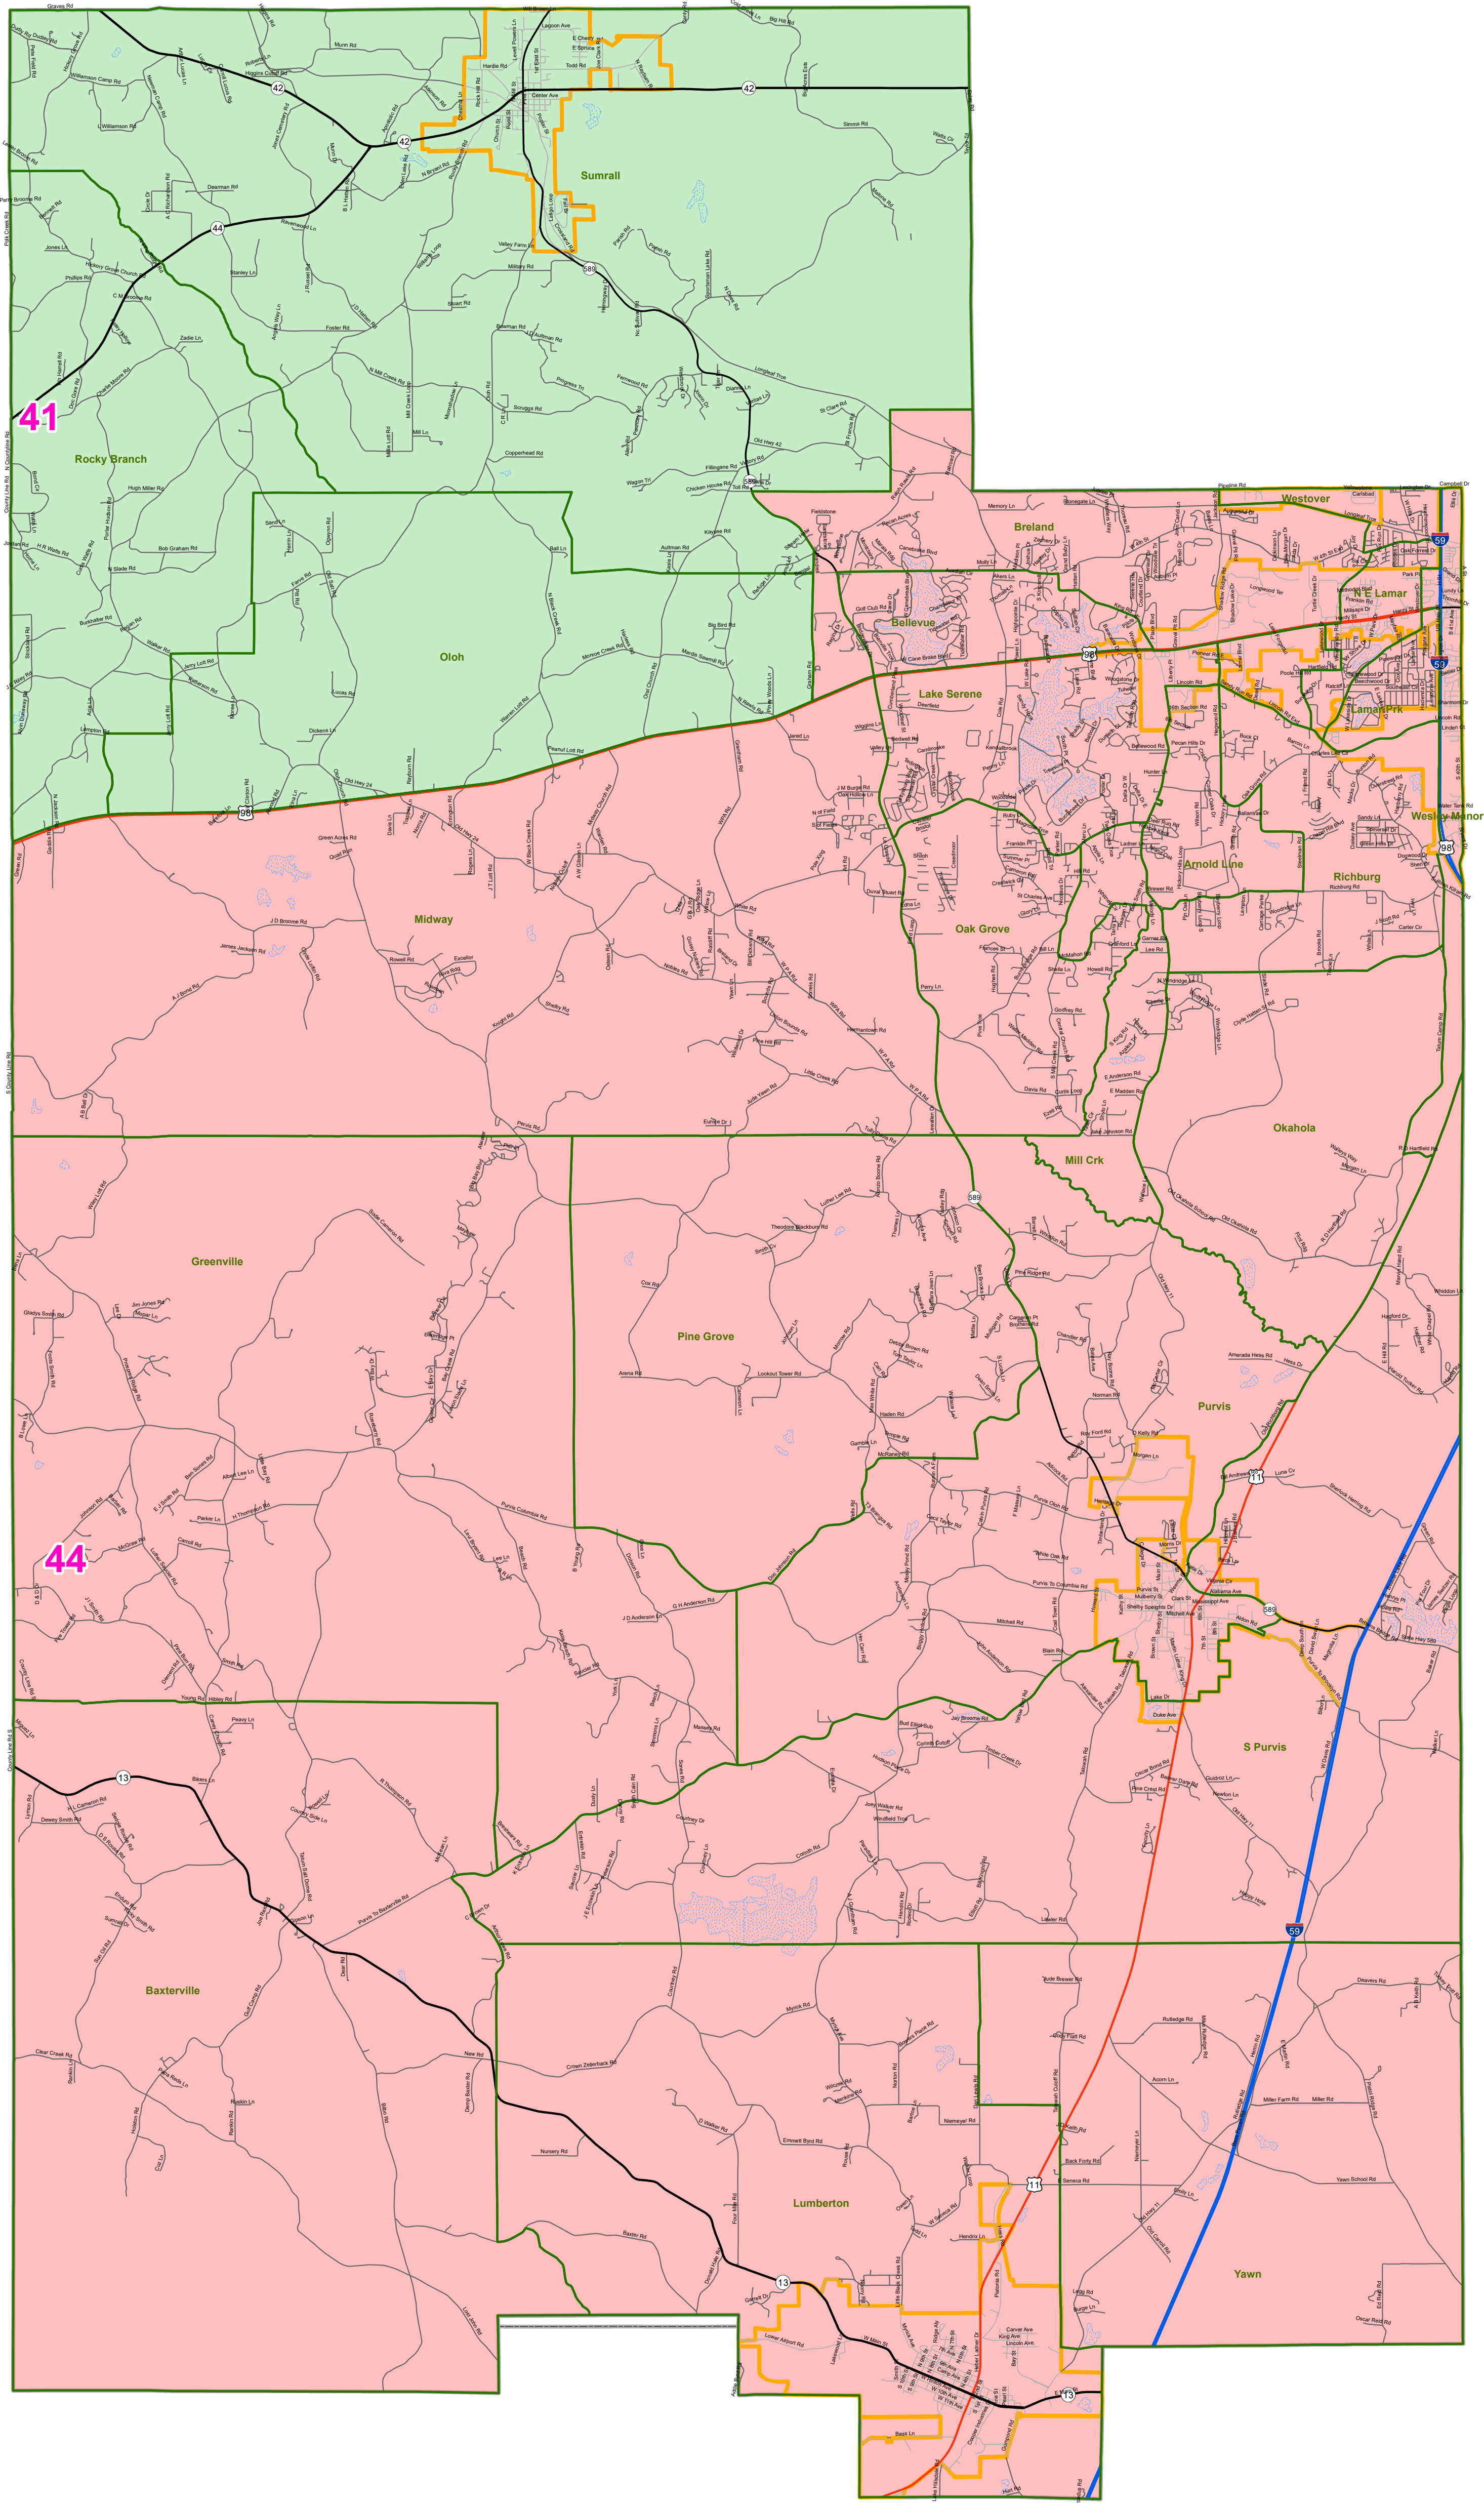

MS Senate Districts - Lamar County

JR202 as Adopted March 29, 2022

- Voting Precincts
- 1 - Interstates
- 2 - US Highways
- 3 - MS Hwys (1-99)
- 4 - MS Hwys (100-999)
- 5 - Natchez Trace
- 6 - County Roads
- 7 - City Streets
- Rivers
- Lakes/Ponds
- Cities
- County Borders

0 1.5 3 6 Miles

Map prepared by MARIS 4/14/2022

Election Districts were compiled on a whole block basis by Legislative staff. Base data (roads, cities, precincts, and counties) were compiled by MARIS from 2020 U.S. Census Bureau TIGER Files. Although the information contained on this map is believed to be accurate, the Board of Trustees, State Institutions of Higher Learning/ MARIS, the Standing Joint Committee on Reapportionment make no warranties as to the completeness, accuracy, reliability or suitability of the data for any use, or for any conclusions derived from this map.