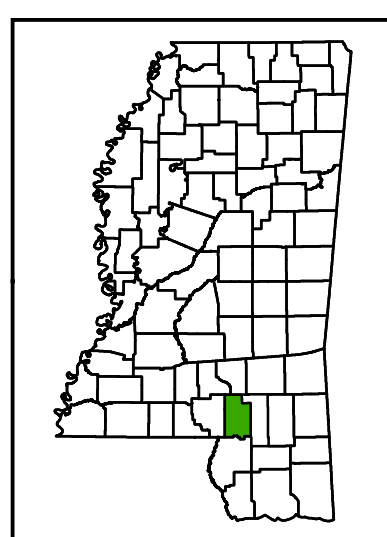

MS Senate Districts - Lamar County

JR202 as Adopted March 29, 2022

- Voting Precincts
- 1 - Interstates
- 2 - US Highways
- 3 - MS Hwys (1-99)
- 4 - MS Hwys (100-999)
- 5 - Natchez Trace
- 6 - County Roads
- 7 - City Streets
- Rivers
- Lakes/Ponds
- Cities
- County Borders

0 1.5 3 6 Miles

Map prepared by MARIS 4/14/2022

Election Districts were compiled on a whole block basis by Legislative staff. Base data (roads, cities, precincts, and counties) were compiled by MARIS from 2020 U.S. Census Bureau TIGER Files. Although the information contained on this map is believed to be accurate, the Board of Trustees, State Institutions of Higher Learning/ MARIS, the Standing Joint Committee on Reapportionment make no warranties as to the completeness, accuracy, reliability or suitability of the data for any use, or for any conclusions derived from this map.