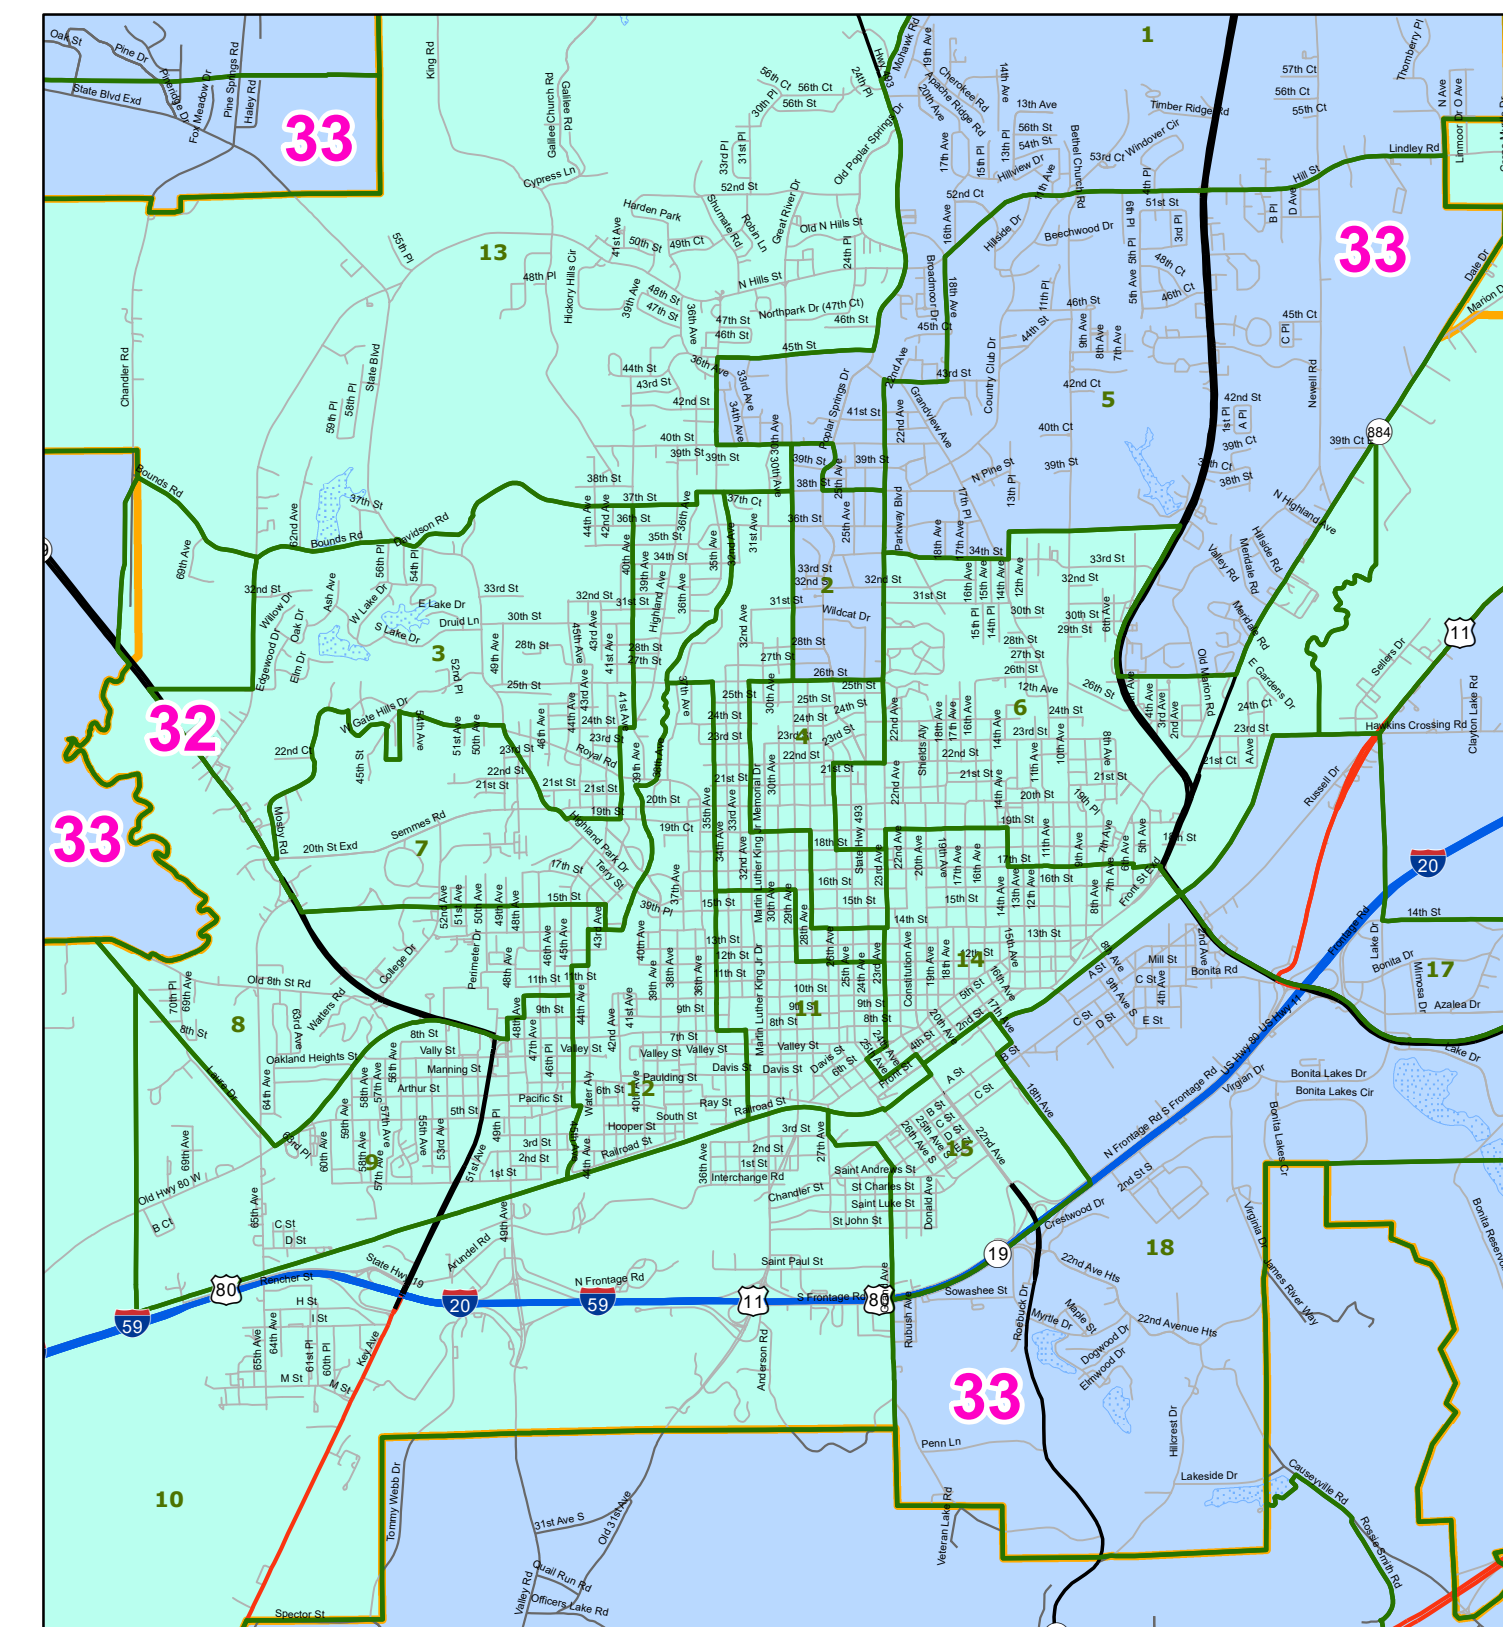

Inset Map - Meridian