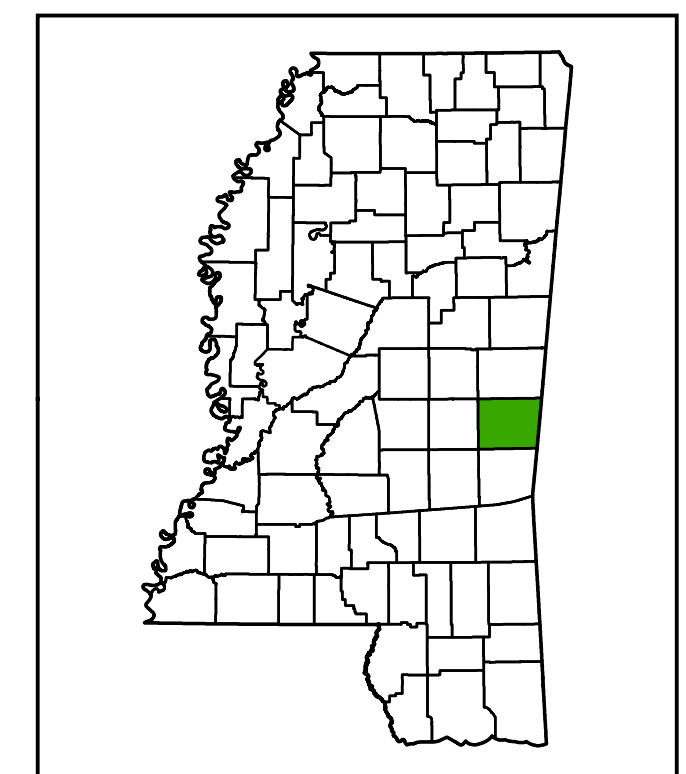

MS Senate Districts Lauderdale County

JR202 as Adopted March 29, 2022

- Voting Precincts
- 1 - Interstates
- 2 - US Highways
- 3 - MS Hwys (1 -99)
- 4 - MS Hwys (100-999)
- 5 - Natchez Trace
- 6 - County Roads
- 7 - City Streets
- 8 - Trails
- Rivers
- Lakes/Ponds
- Cities
- County Borders

Inset Map - Meridian

0 2 4 8 Miles