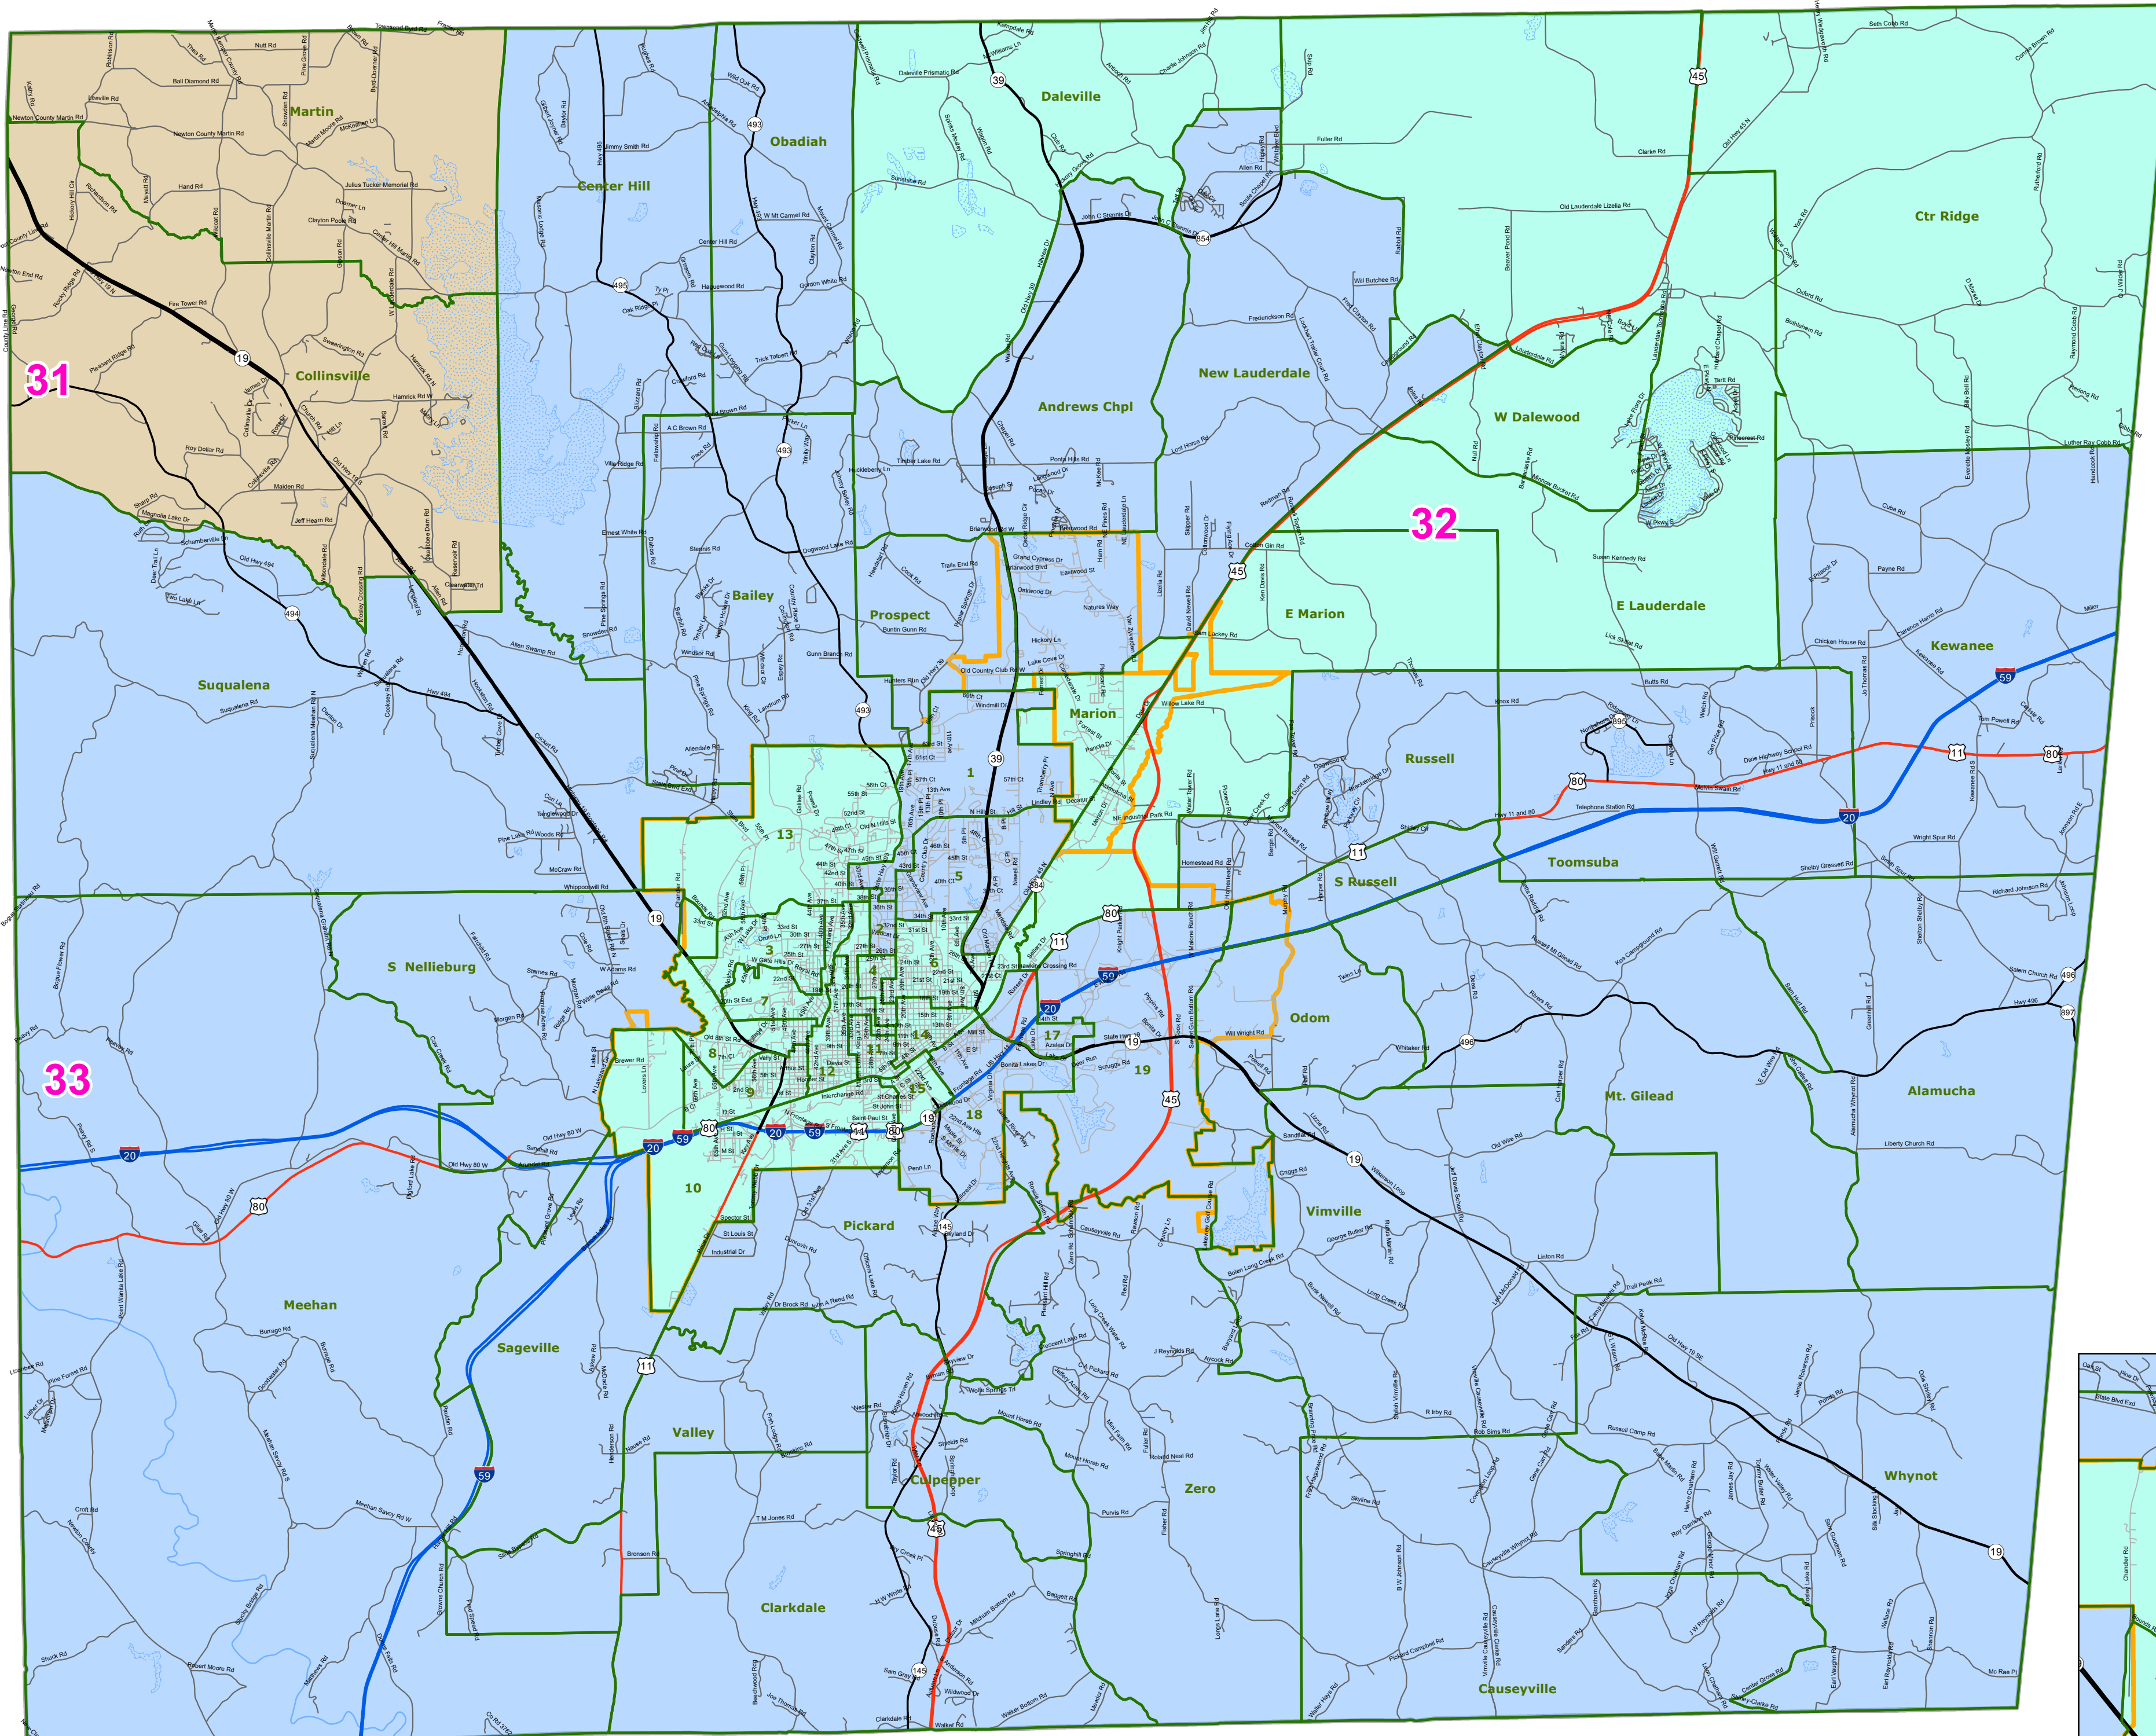

MS Senate Districts Lauderdale County

JR202 as Adopted March 29, 2022

- Voting Precincts
- 1 - Interstates
- 2 - US Highways
- 3 - MS Hwys (1 -99)
- 4 - MS Hwys (100-999)
- 5 - Natchez Trace
- 6 - County Roads
- 7 - City Streets
- 8 - Trails
- Rivers
- Lakes/Ponds
- Cities
- County Borders