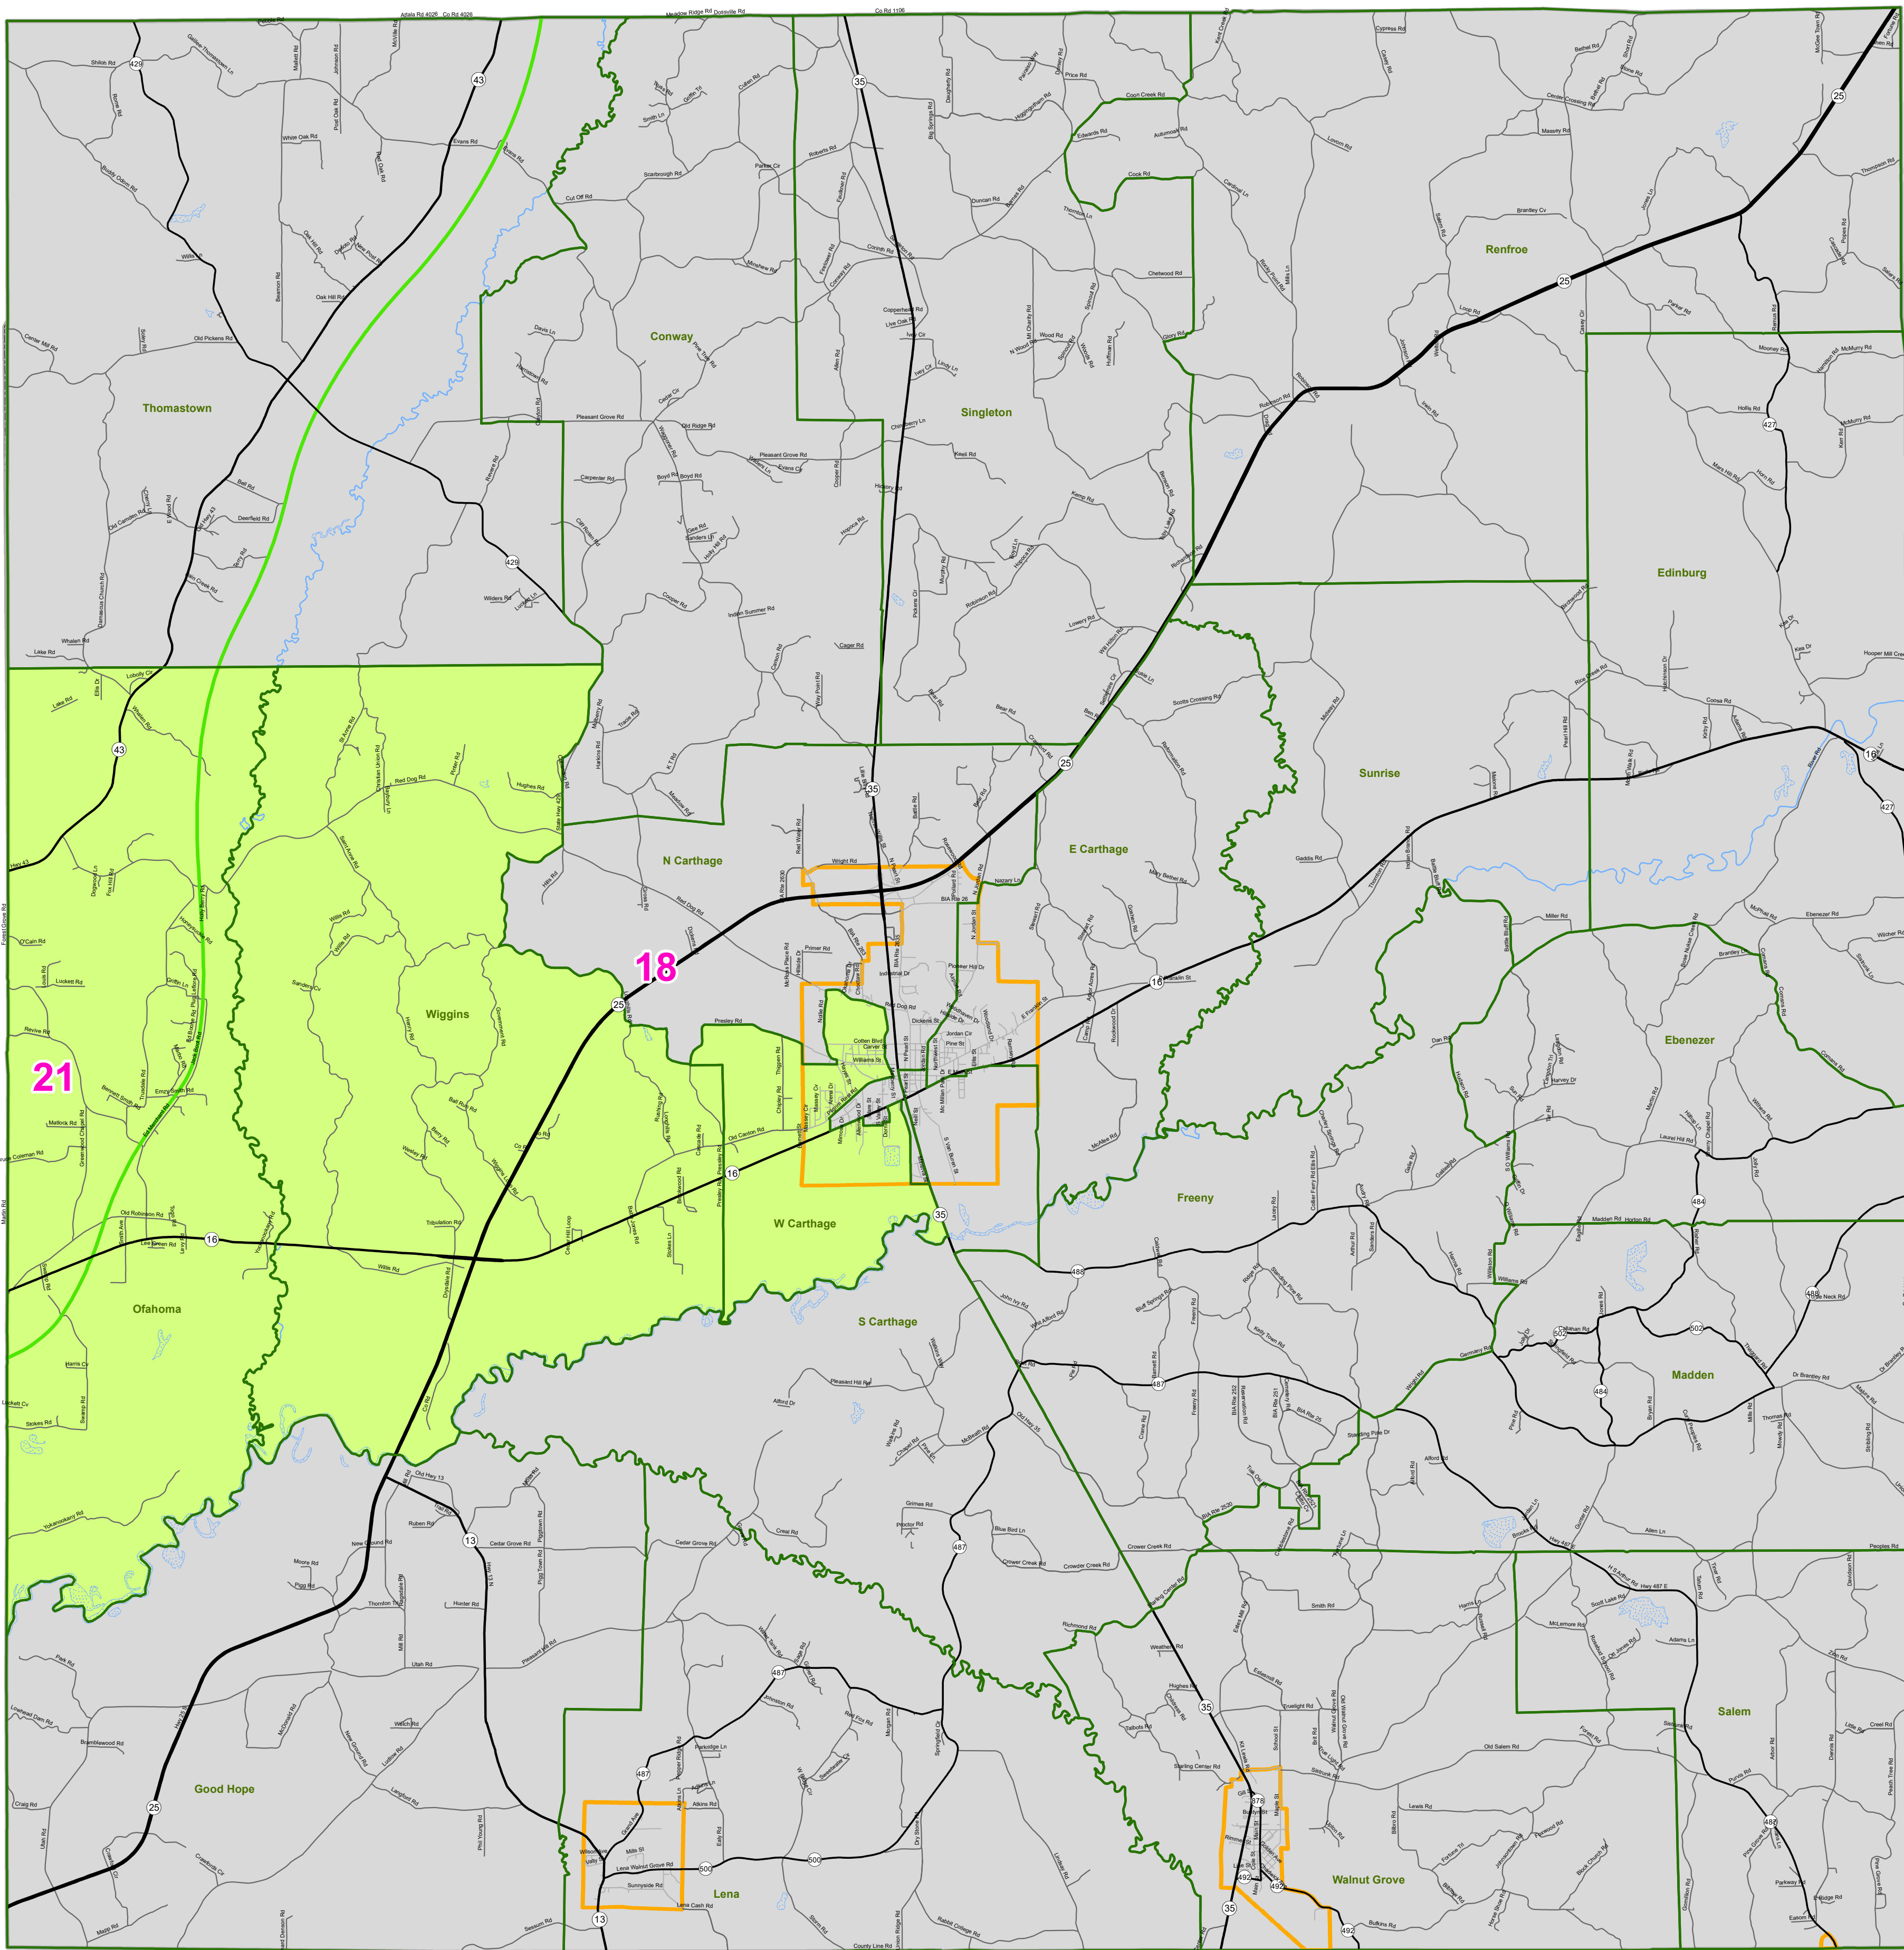

MS Senate Districts - Leake County

JR202 as Adopted March 29, 2022

Inset Map - Carthage

- ▭ Voting Precincts
- ▬ 1 - Interstates
- ▬ 2 - US Highways
- ▬ 3 - MS Hwys (1-99)
- ▬ 4 - MS Hwys (100-999)
- ▬ 5 - Natchez Trace
- ▬ 6 - County Roads
- ▬ 7 - City Streets
- ▬ Rivers
- ▭ Lakes/Ponds
- ▭ Cities
- ▭ County Borders

0 1.75 3.5 7 Miles

Map prepared by MARIS 4/25/2022

Election Districts were compiled on a whole block basis by Legislative staff. Base data (roads, cities, precincts, and counties) were compiled by MARIS from 2020 U.S. Census Bureau TIGER Files. Although the information contained on this map is believed to be accurate, the Board of Trustees, State Institutions of Higher Learning/ MARIS, the Standing Joint Committee on Reapportionment make no warranties as to the completeness, accuracy, reliability or suitability of the data for any use, or for any conclusions derived from this map.