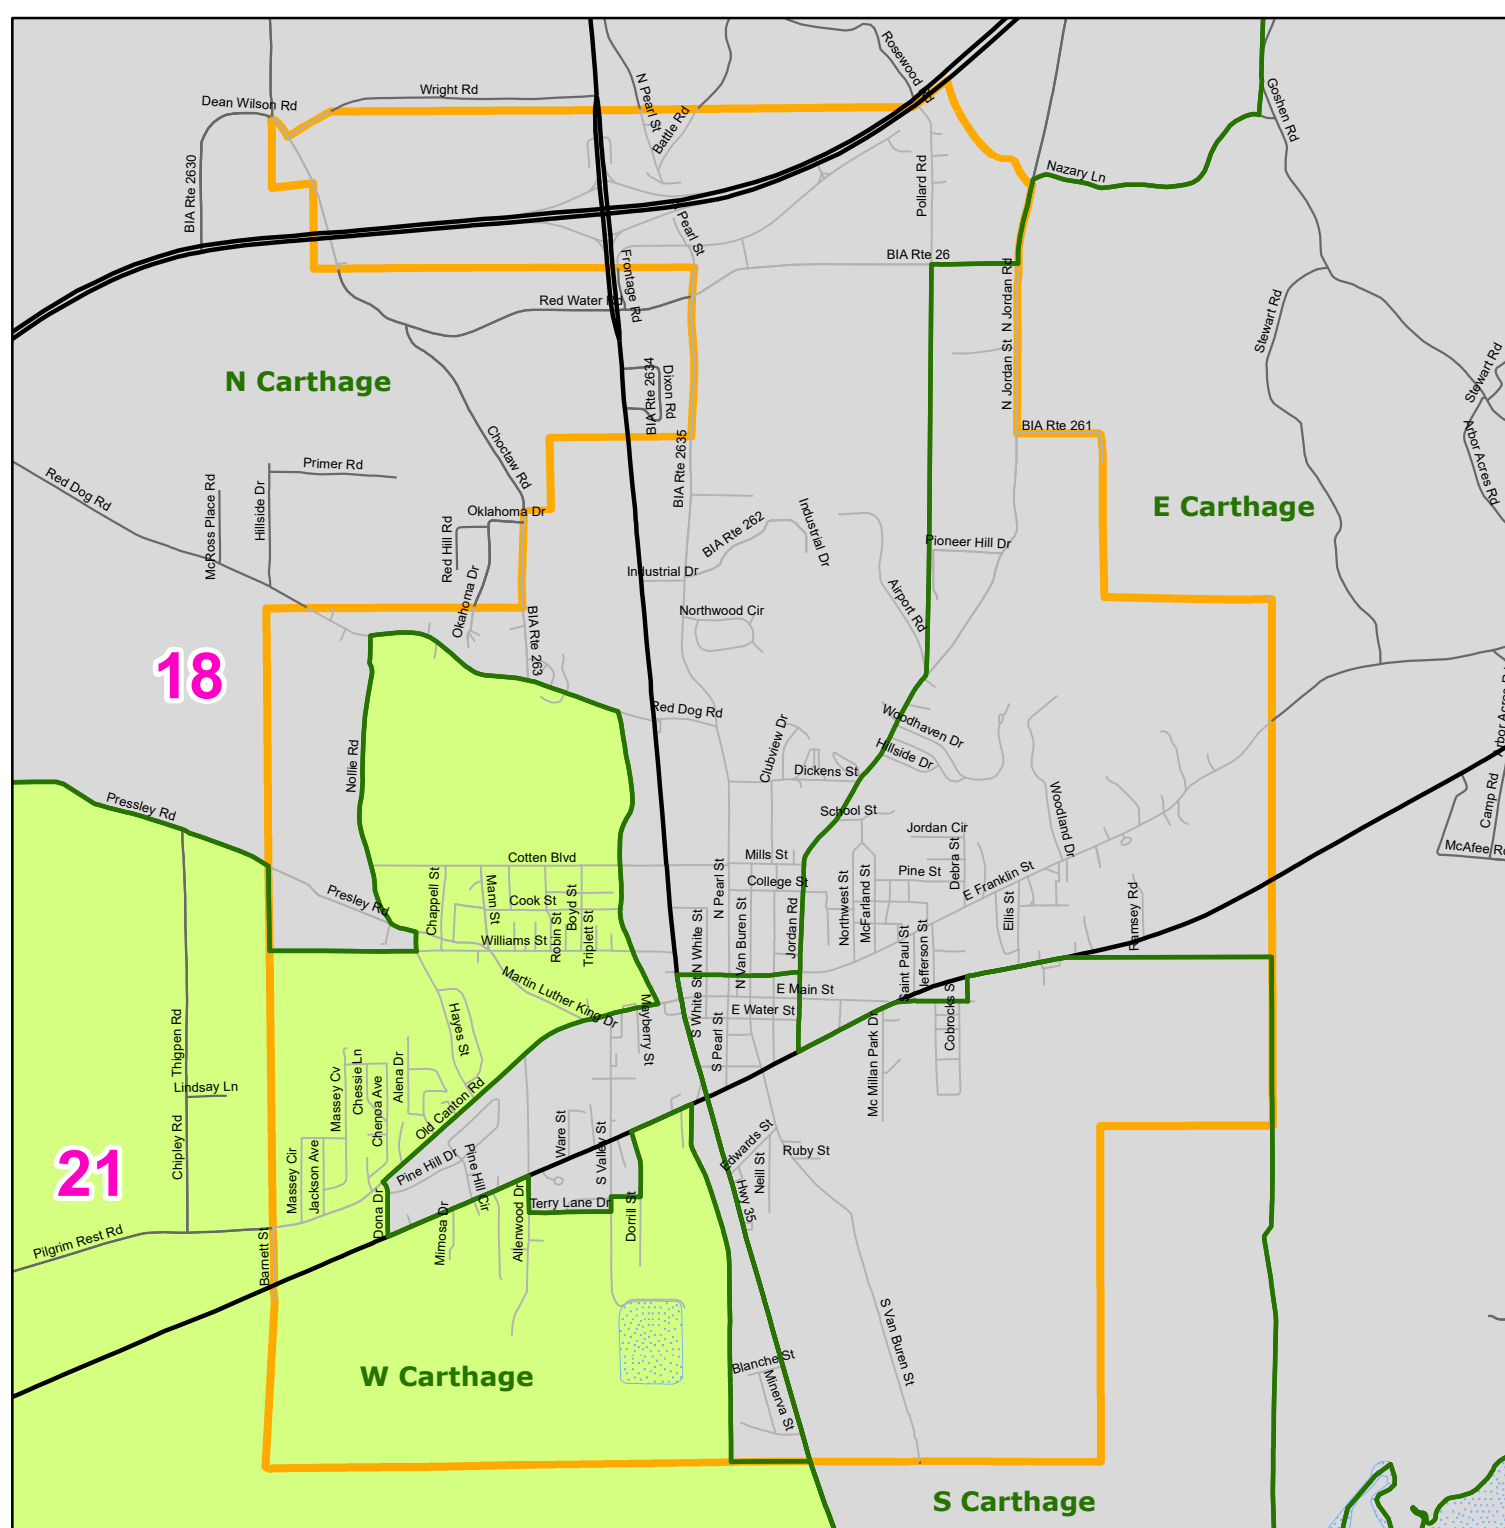

MS Senate Districts - Leake County

JR202 as Adopted March 29, 2022

Inset Map - Carthage

- ▭ Voting Precincts
- ▬ 1 - Interstates
- ▬ 2 - US Highways
- ▬ 3 - MS Hwys (1-99)
- ▬ 4 - MS Hwys (100-999)
- ▬ 5 - Natchez Trace
- ▬ 6 - County Roads
- ▬ 7 - City Streets
- ▬ Rivers
- ▭ Lakes/Ponds
- ▭ Cities
- ▭ County Borders

0 1.75 3.5 7 Miles

Map prepared by MARIS 4/25/2022

Election Districts were compiled on a whole block basis by Legislative staff. Base data (roads, cities, precincts, and counties) were compiled by MARIS from 2020 U.S. Census Bureau TIGER Files. Although the information contained on this map is believed to be accurate, the Board of Trustees, State Institutions of Higher Learning/ MARIS, the Standing Joint Committee on Reapportionment make no warranties as to the completeness, accuracy, reliability or suitability of the data for any use, or for any conclusions derived from this map.