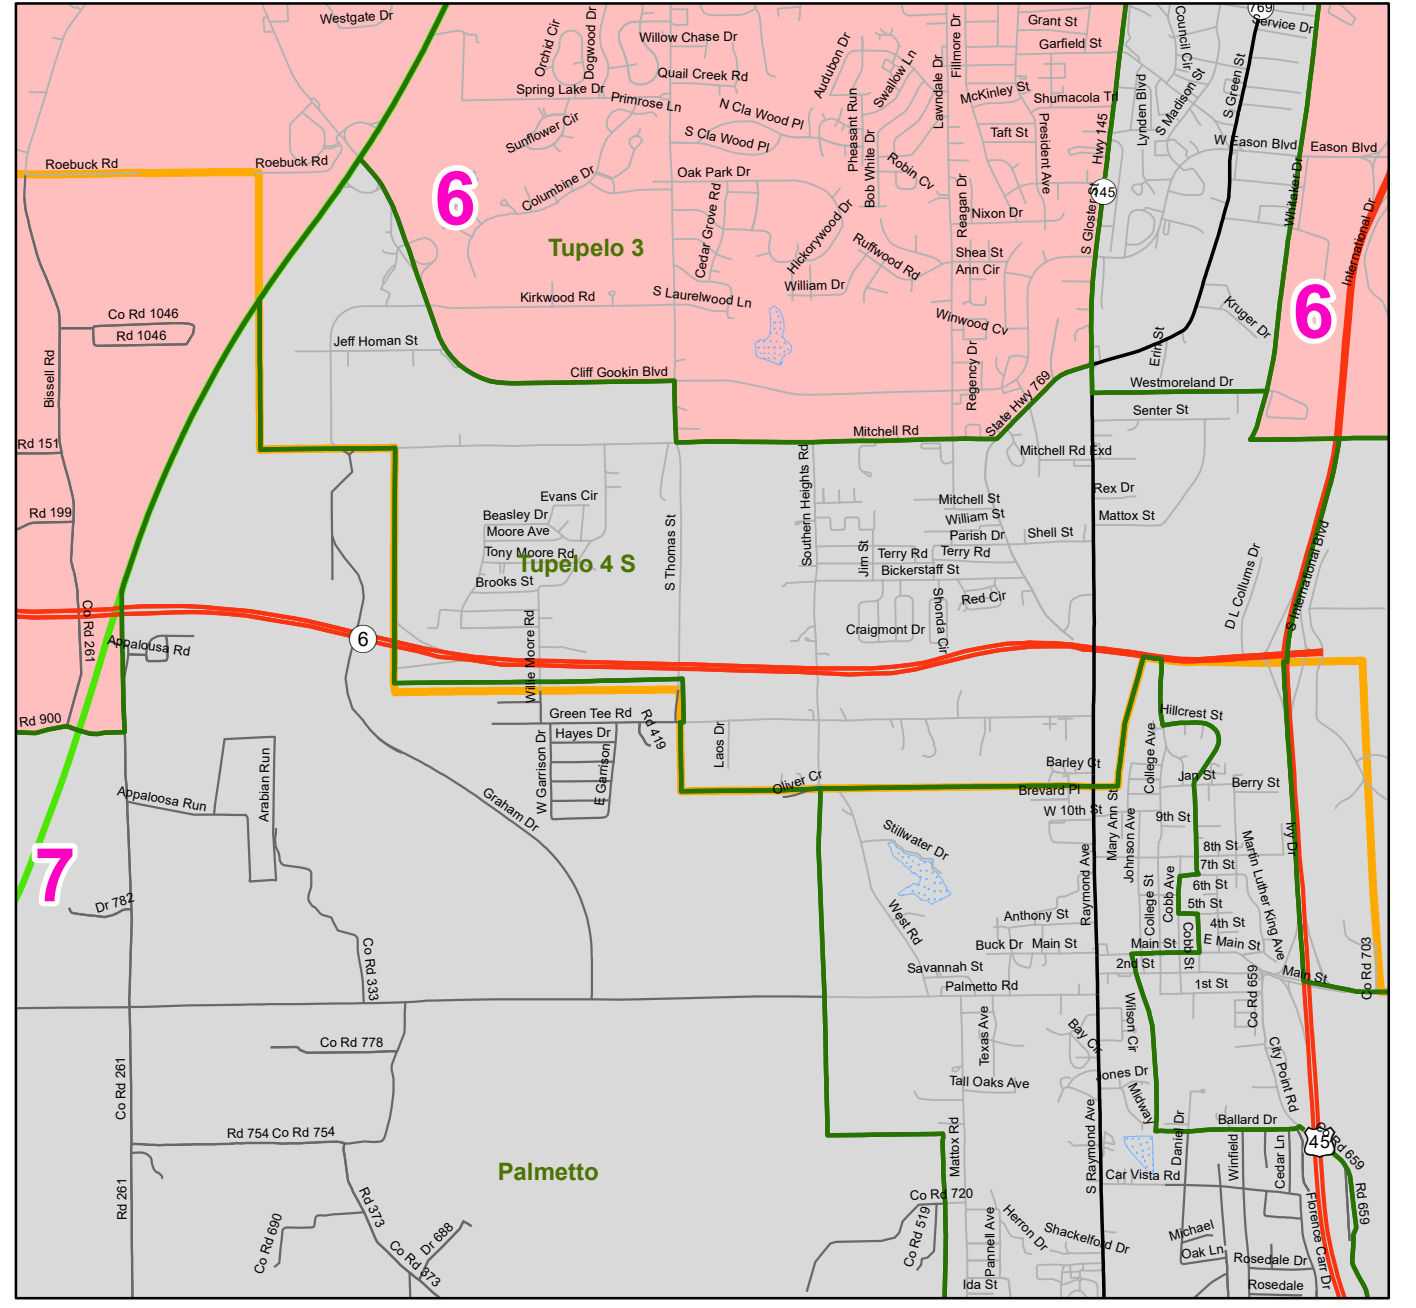

# MS Senate Districts - Lee County

JR202 as Adopted March 29, 2022

**Inset Map - Saltillo / N Tupelo**

**Inset Map - Tupelo**

- Voting Precincts
- 1 - Interstates
- 2 - US Highways
- 3 - MS Hwys (1-99)
- 4 - MS Hwys (100-999)
- 5 - Natchez Trace
- 6 - County Roads
- 7 - City Streets
- Rivers
- Lakes/Ponds
- Cities
- County Borders

Map prepared by MARIS 4/13/2022

Election Districts were compiled on a whole block basis by Legislative staff. Base data (roads, cities, precincts, and counties) were compiled by MARIS from 2020 U.S. Census Bureau TIGER Files. Although the information contained on this map is believed to be accurate, the Board of Trustees, State Institutions of Higher Learning/ MARIS, the Standing Joint Committee on Reapportionment make no warranties as to the completeness, accuracy, reliability or suitability of the data for any use, or for any conclusions derived from this map.