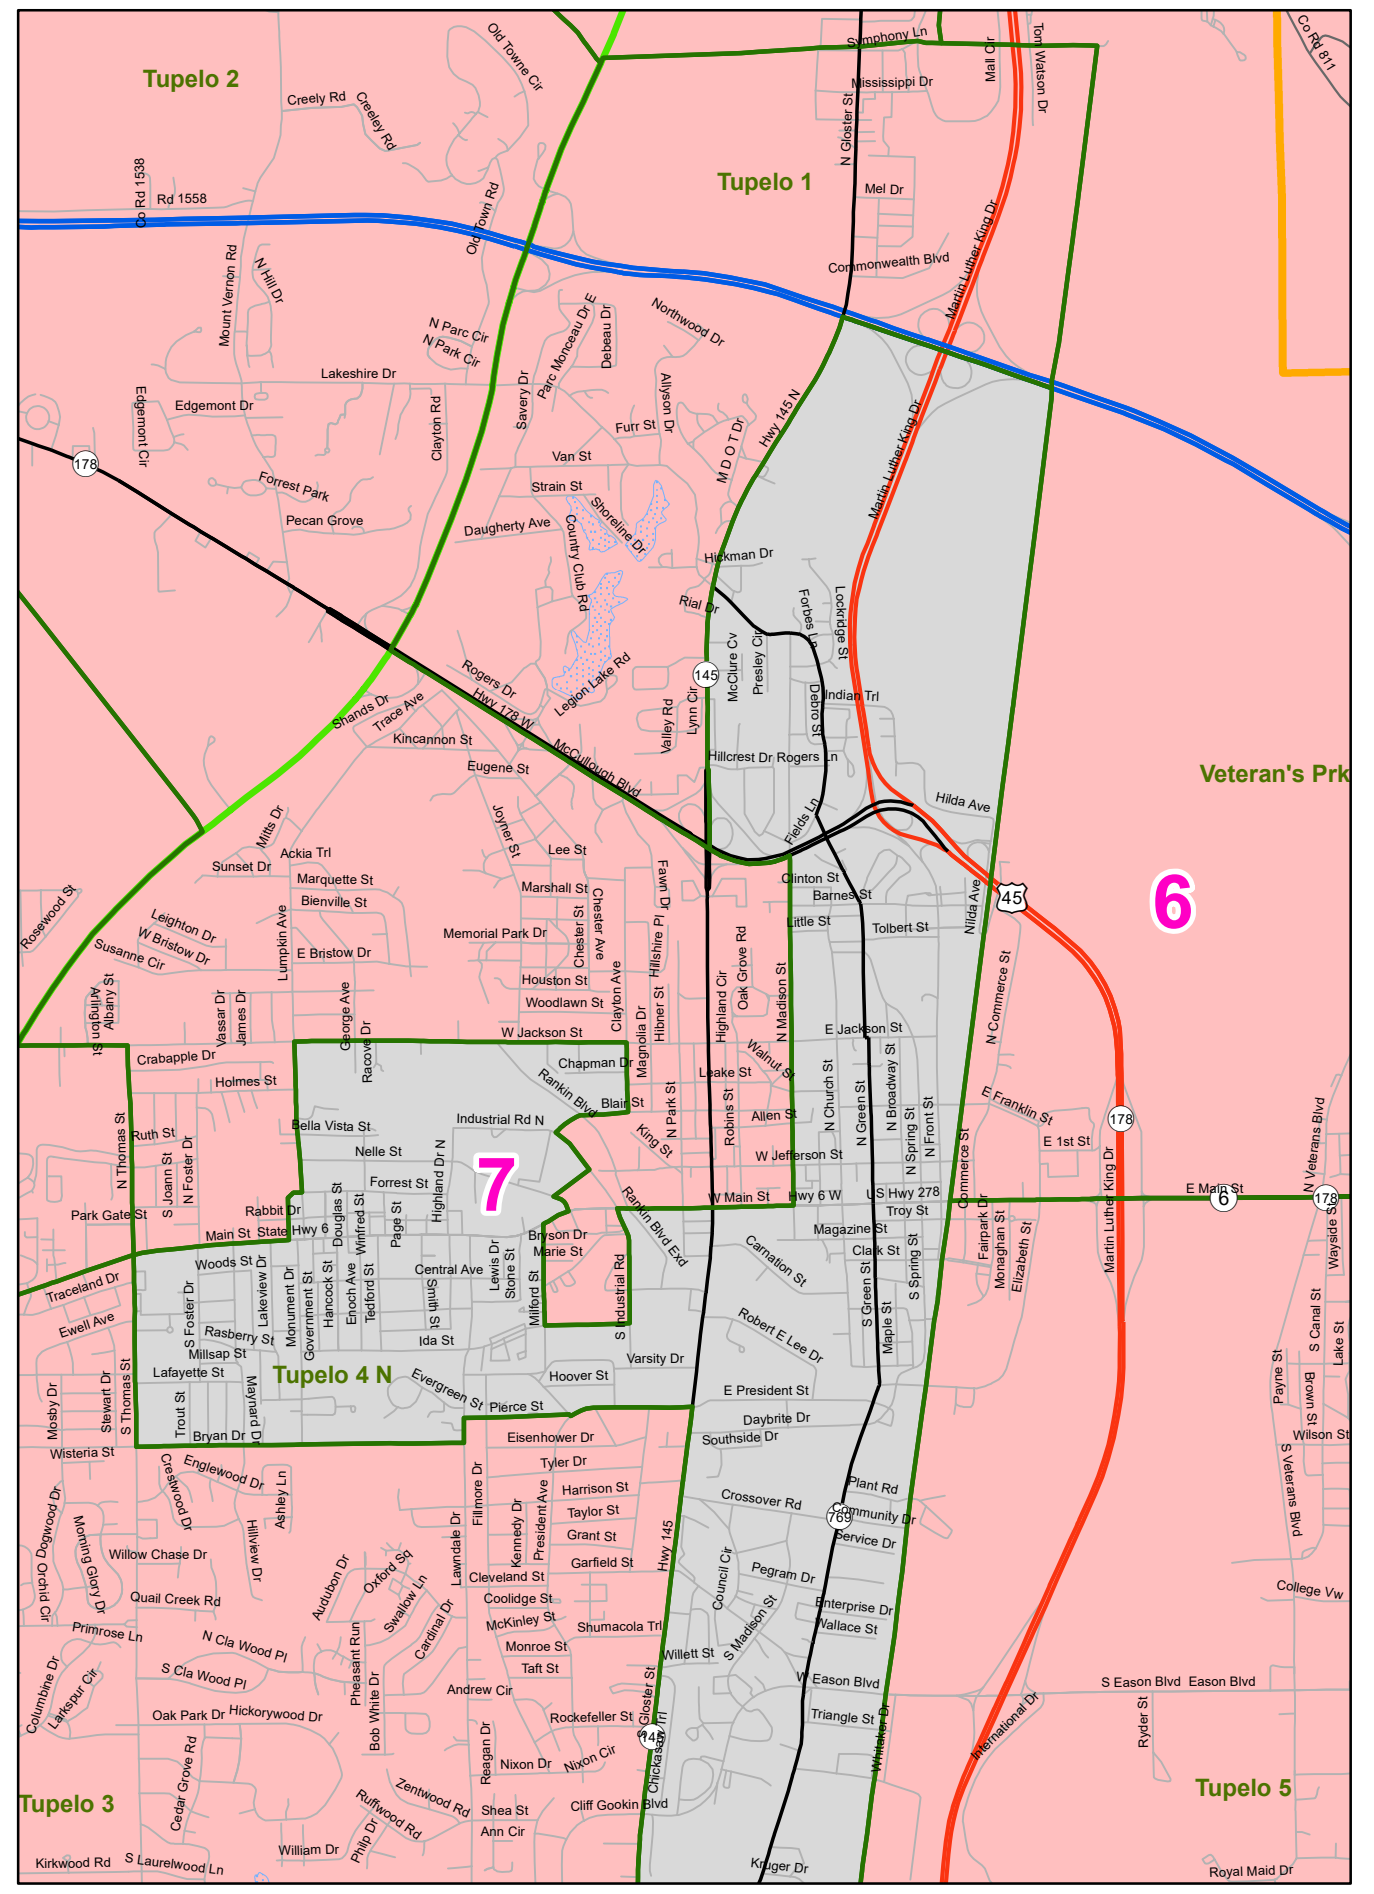

# MS Senate Districts - Lee County

JR202 as Adopted March 29, 2022

**Inset Map - Saltillo / N Tupelo**

**Inset Map - Tupelo**

- Voting Precincts
- 1 - Interstates
- 2 - US Highways
- 3 - MS Hwys (1-99)
- 4 - MS Hwys (100-999)
- 5 - Natchez Trace
- 6 - County Roads
- 7 - City Streets
- Rivers
- Lakes/Ponds
- Cities
- County Borders

Map prepared by MARIS 4/13/2022

Election Districts were compiled on a whole block basis by Legislative staff. Base data (roads, cities, precincts, and counties) were compiled by MARIS from 2020 U.S. Census Bureau TIGER Files. Although the information contained on this map is believed to be accurate, the Board of Trustees, State Institutions of Higher Learning/ MARIS, the Standing Joint Committee on Reapportionment make no warranties as to the completeness, accuracy, reliability or suitability of the data for any use, or for any conclusions derived from this map.