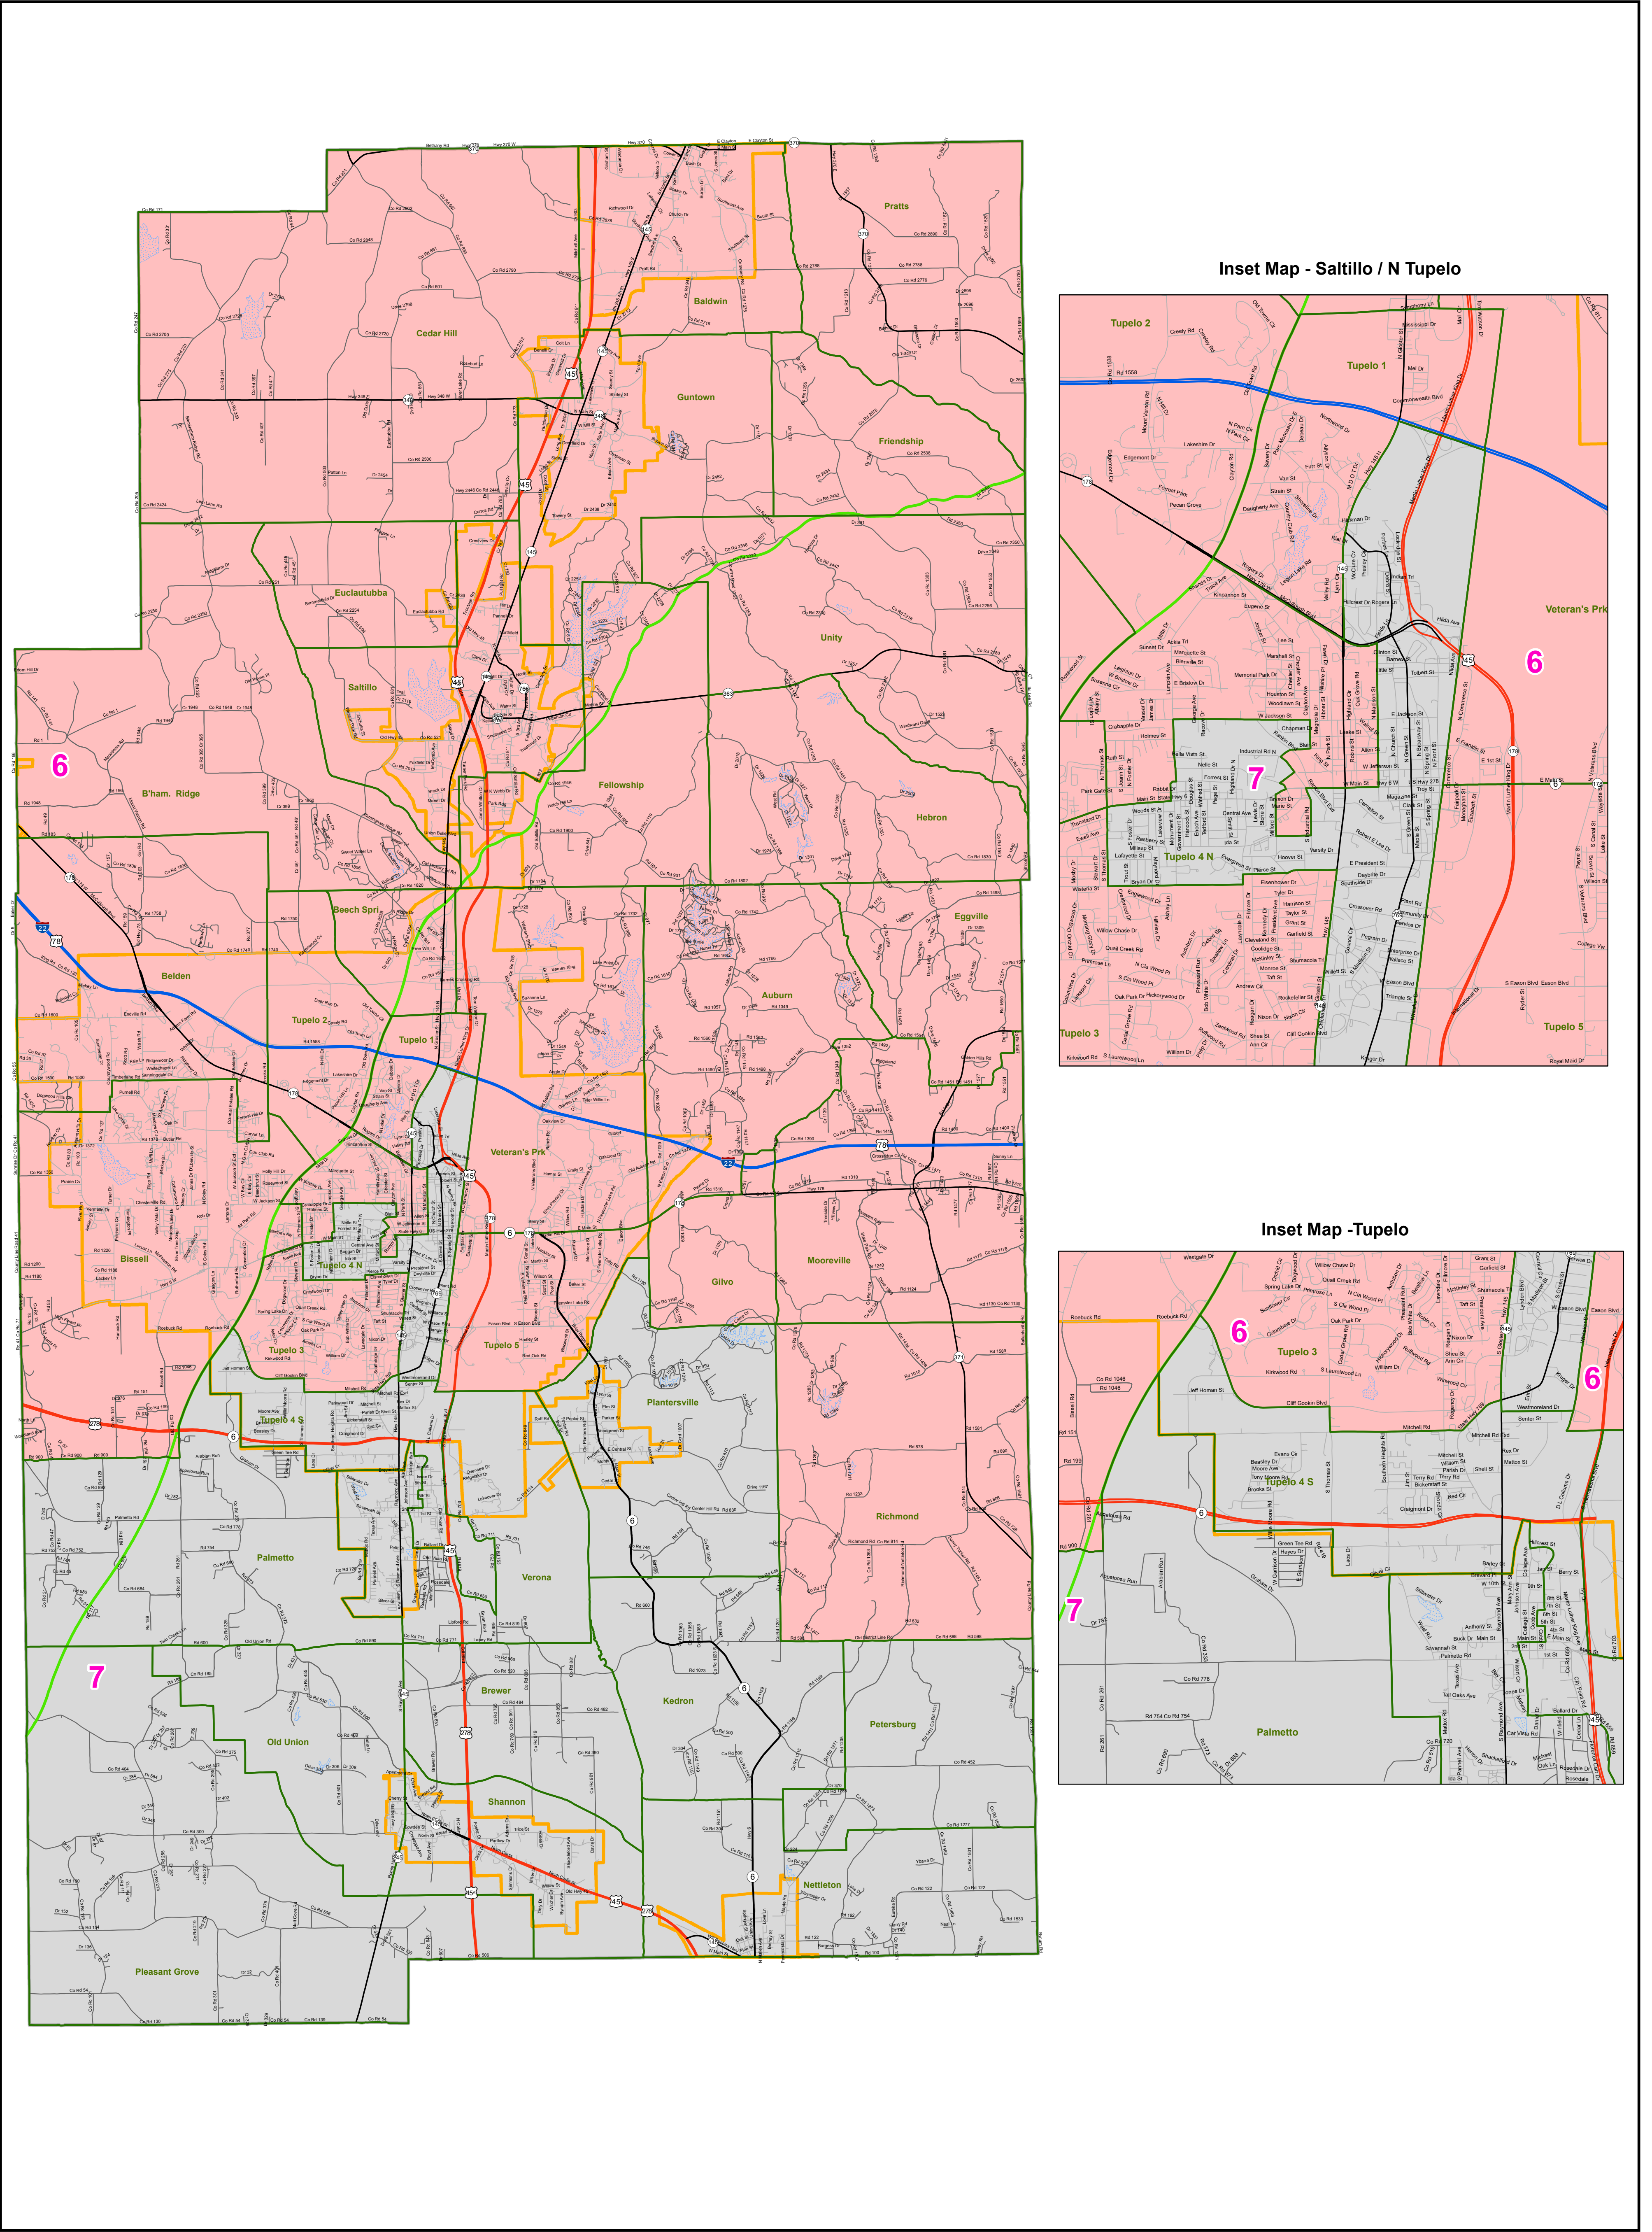

# MS Senate Districts - Lee County

JR202 as Adopted March 29, 2022

**Inset Map - Saltillo / N Tupelo**

**Inset Map - Tupelo**

- Voting Precincts
- 1 - Interstates
- 2 - US Highways
- 3 - MS Hwys (1-99)
- 4 - MS Hwys (100-999)
- 5 - Natchez Trace
- 6 - County Roads
- 7 - City Streets
- Rivers
- Lakes/Ponds
- Cities
- County Borders

Map prepared by MARIS 4/13/2022

Election Districts were compiled on a whole block basis by Legislative staff. Base data (roads, cities, precincts, and counties) were compiled by MARIS from 2020 U.S. Census Bureau TIGER Files. Although the information contained on this map is believed to be accurate, the Board of Trustees, State Institutions of Higher Learning/ MARIS, the Standing Joint Committee on Reapportionment make no warranties as to the completeness, accuracy, reliability or suitability of the data for any use, or for any conclusions derived from this map.