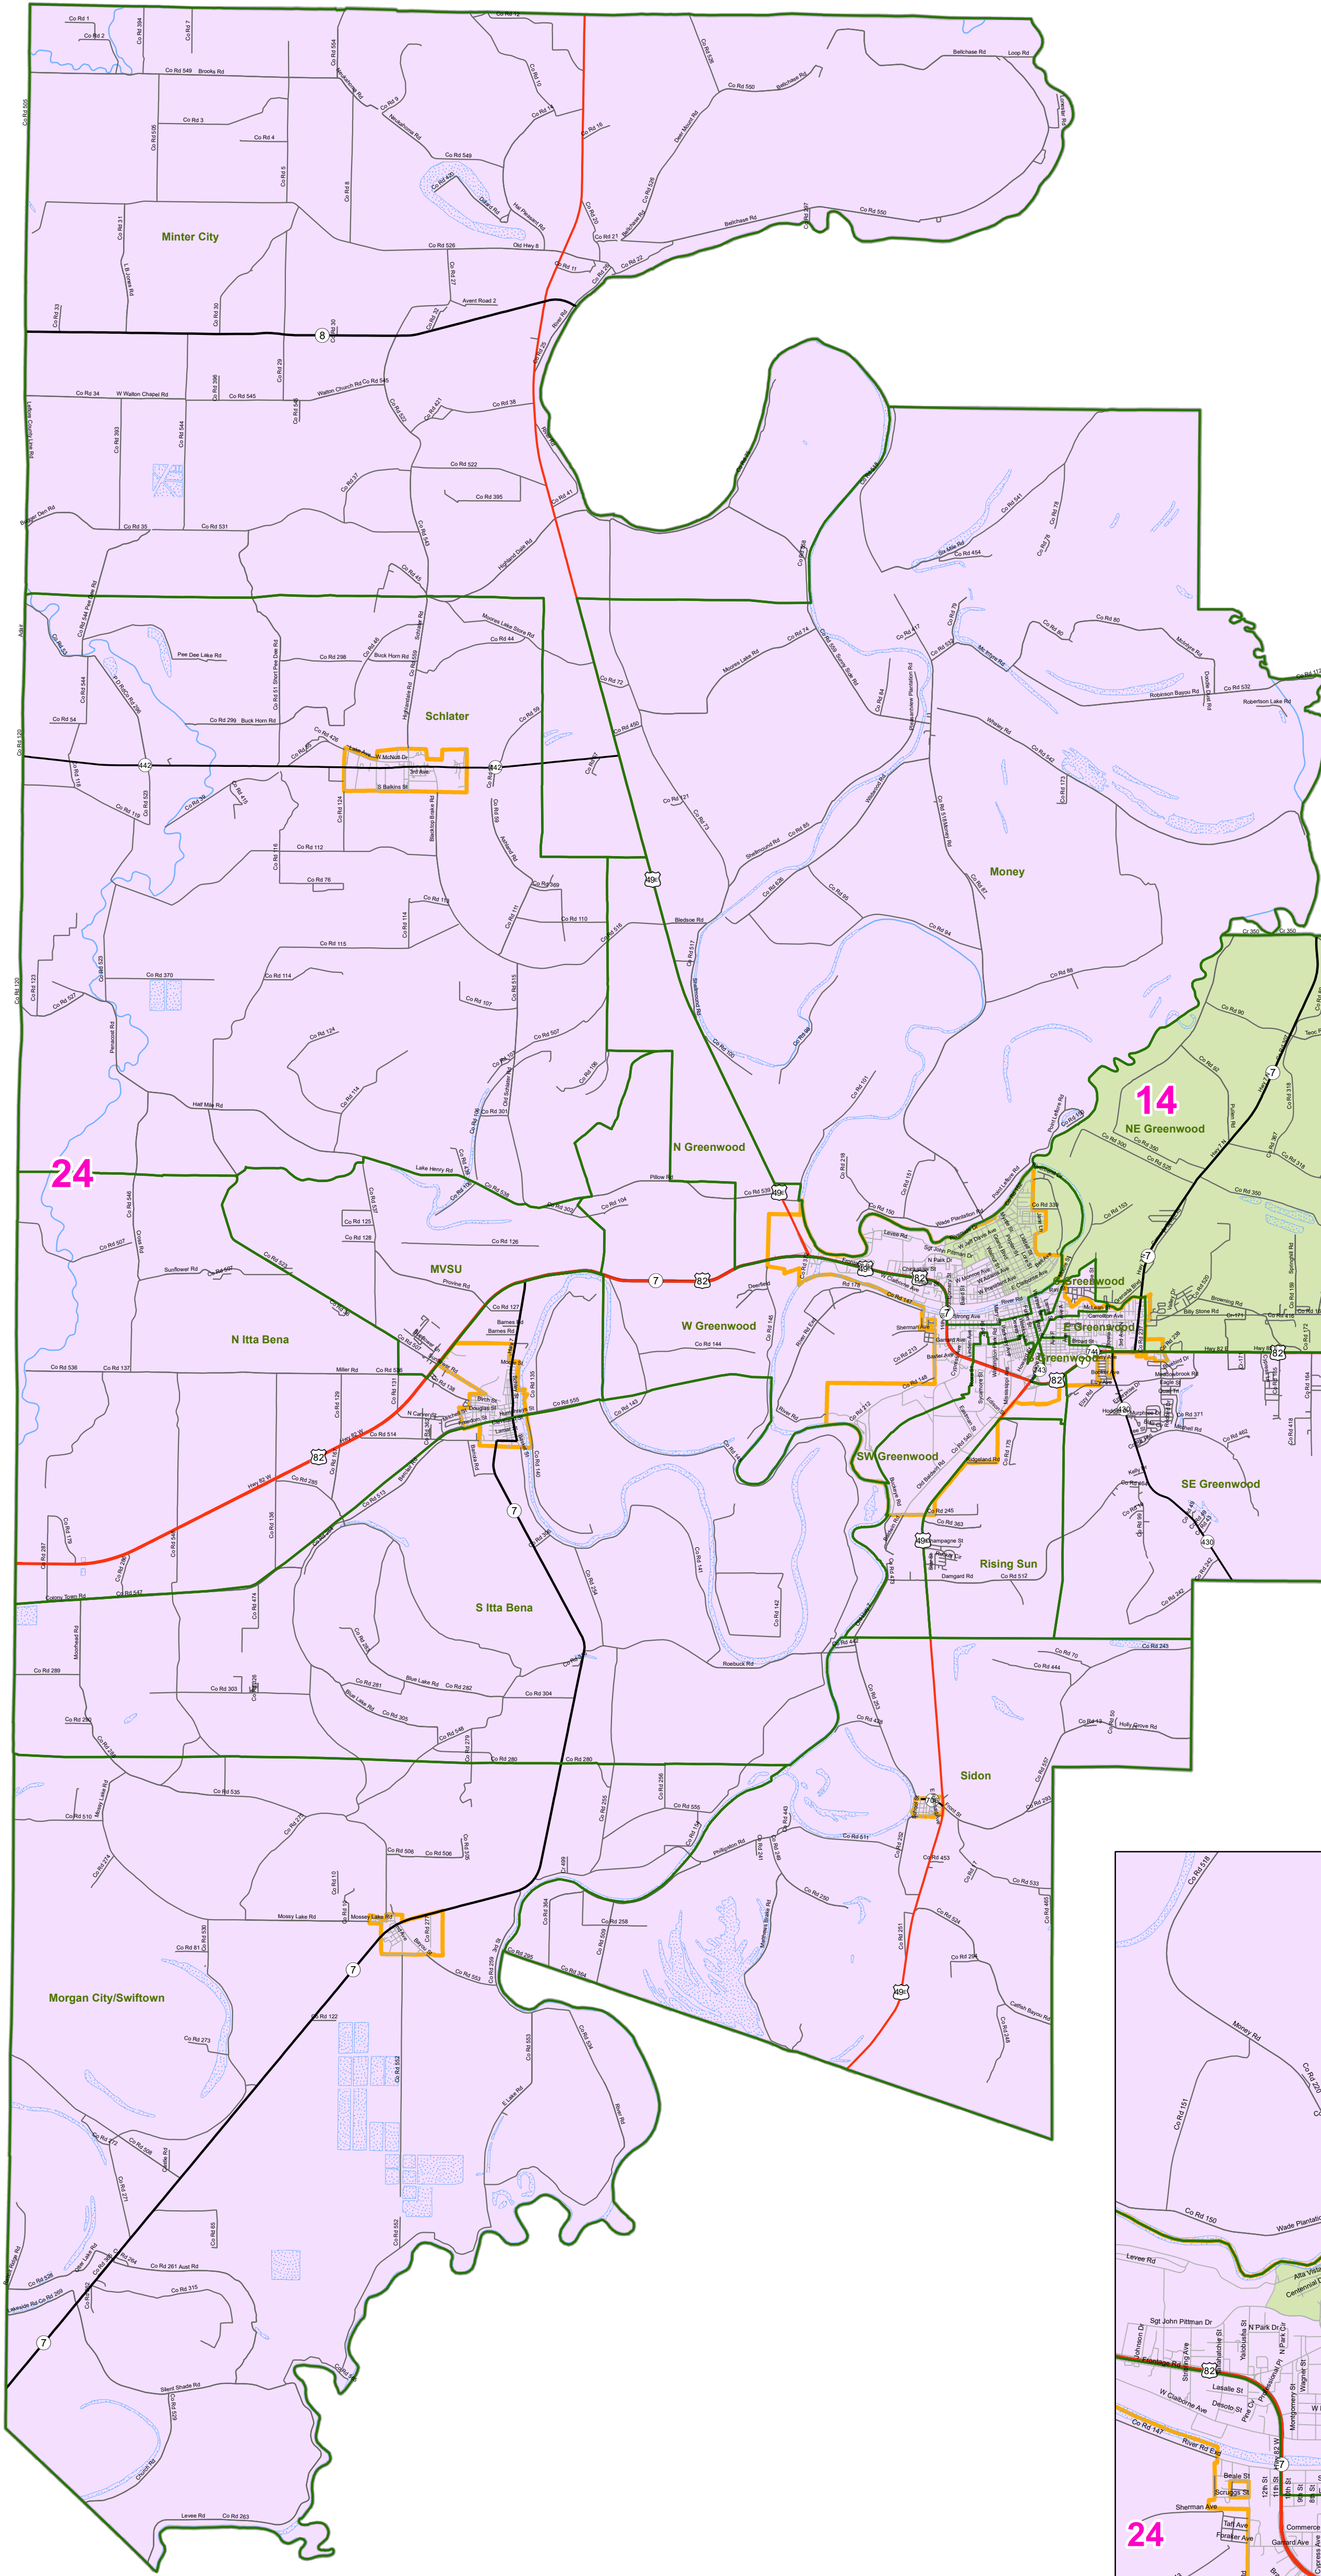

# MS Senate Districts - Leflore County

JR202 as Adopted March 29, 2022

Inset Map - Greenwood

- Voting Precincts
- 1 - Interstates
- 2 - US Highways
- 3 - MS Hwys (1-99)
- 4 - MS Hwys (100-999)
- 5 - Natchez Trace
- 6 - County Roads
- 7 - City Streets
- Rivers
- Lakes/Ponds
- Cities
- County Borders

0 2 4 8 Miles

Map prepared by MARIS 4/19/2022

Election Districts were compiled on a whole block basis by Legislative staff. Base data (roads, cities, precincts, and counties) were compiled by MARIS from 2020 U.S. Census Bureau TIGER Files. Although the information contained on this map is believed to be accurate, the Board of Trustees, State Institutions of Higher Learning/ MARIS, the Standing Joint Committee on Reapportionment make no warranties as to the completeness, accuracy, reliability or suitability of the data for any use, or for any conclusions derived from this map.