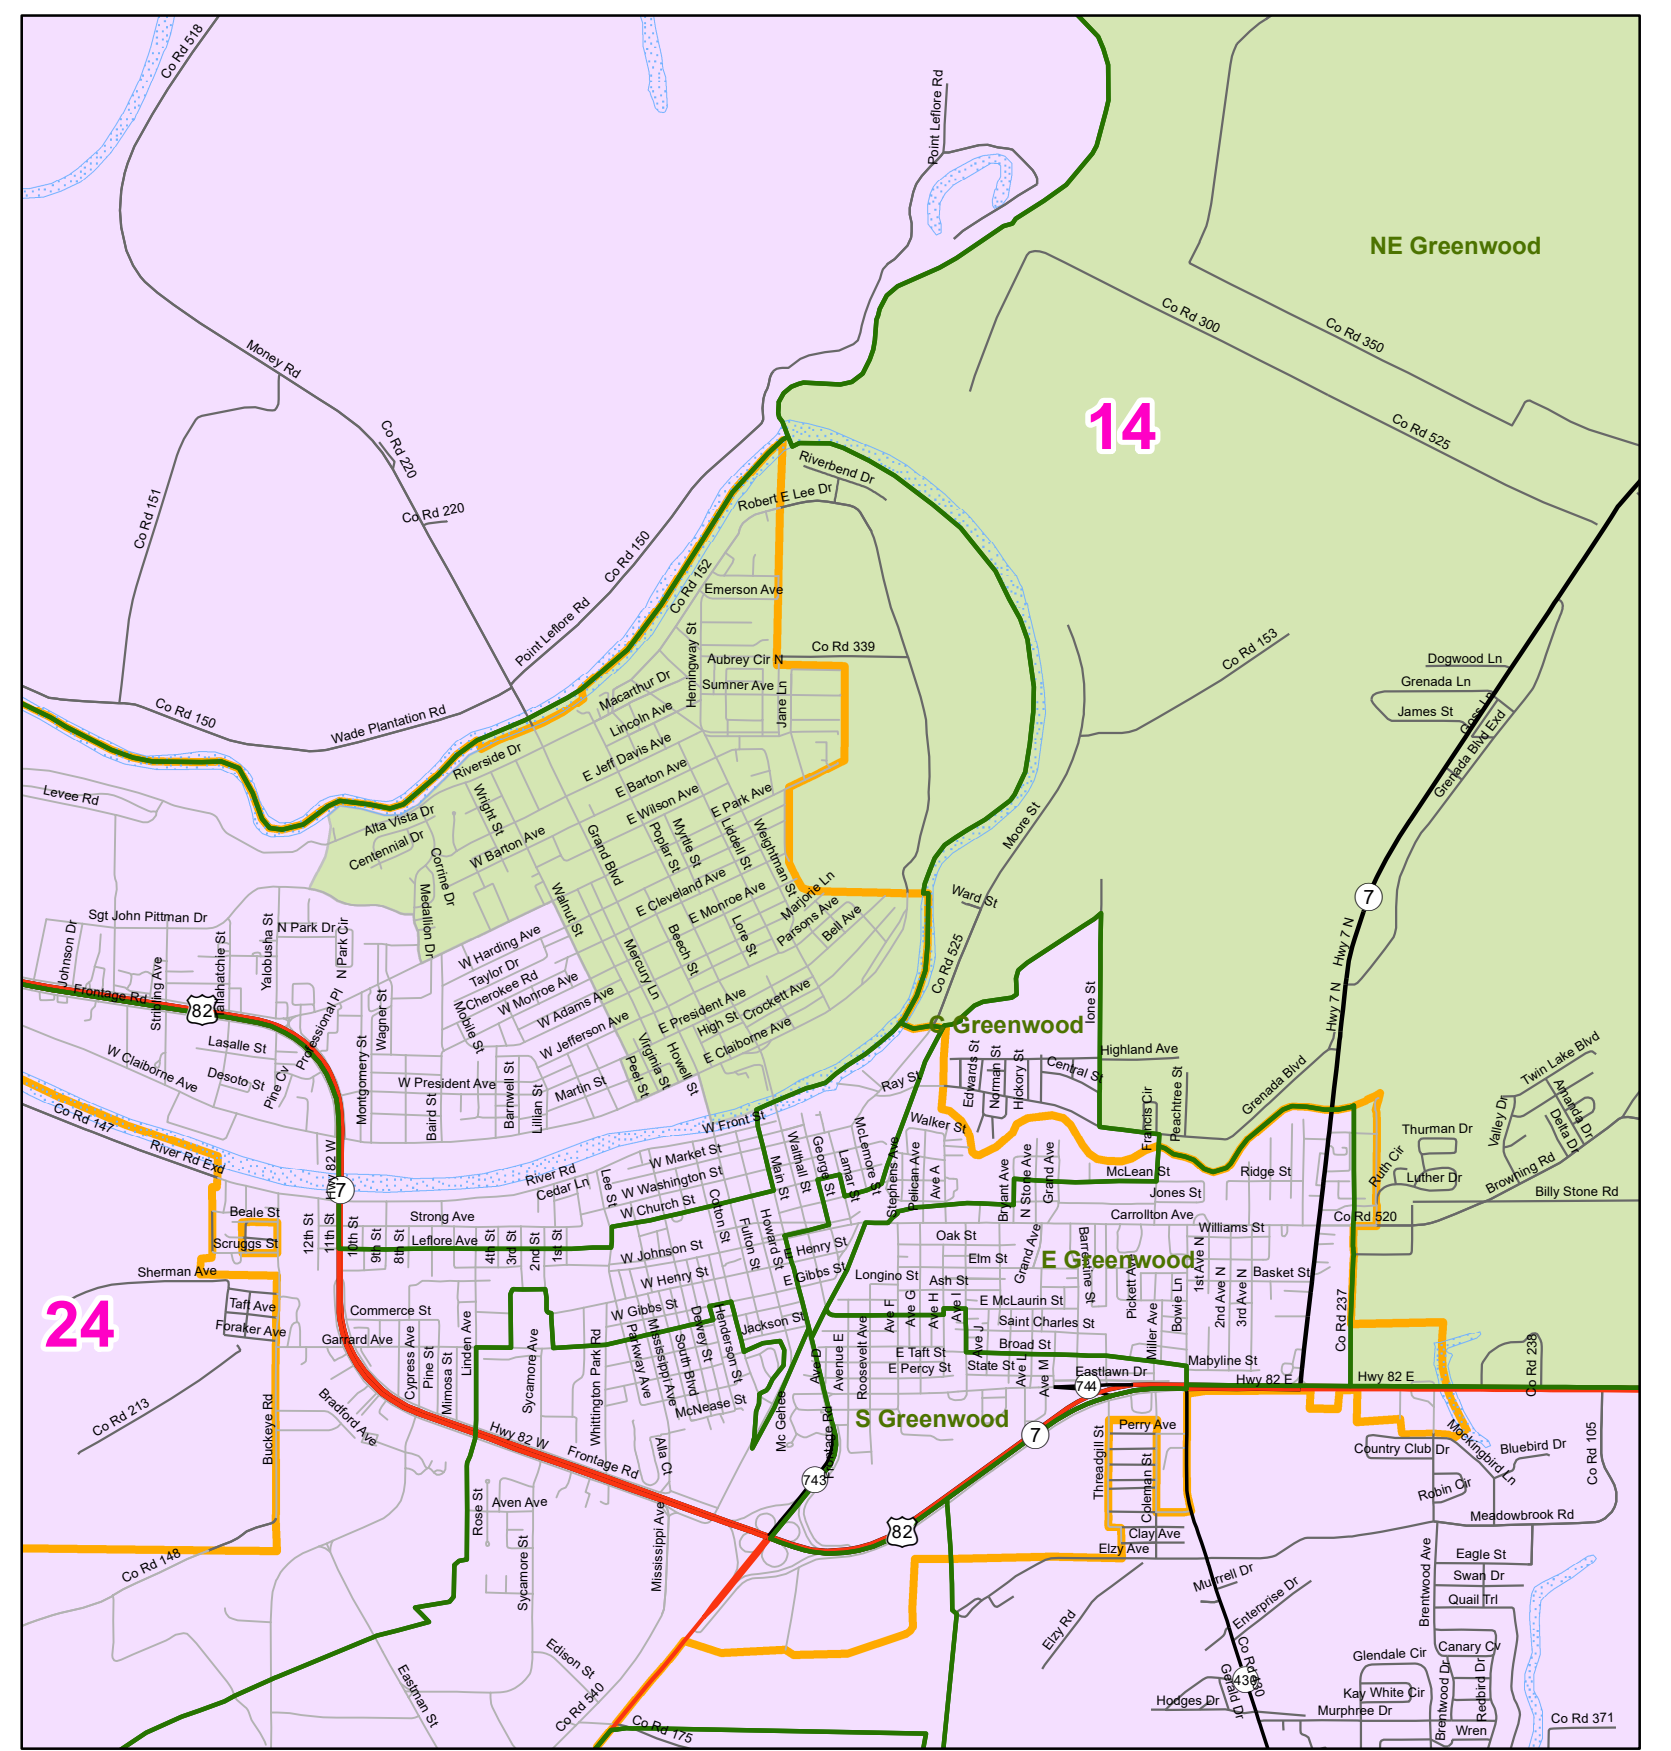

# MS Senate Districts - Leflore County

JR202 as Adopted March 29, 2022

Inset Map - Greenwood

- Voting Precincts
- 1 - Interstates
- 2 - US Highways
- 3 - MS Hwys (1-99)
- 4 - MS Hwys (100-999)
- 5 - Natchez Trace
- 6 - County Roads
- 7 - City Streets
- Rivers
- Lakes/Ponds
- Cities
- County Borders

0 2 4 8 Miles

Map prepared by MARIS 4/19/2022

Election Districts were compiled on a whole block basis by Legislative staff. Base data (roads, cities, precincts, and counties) were compiled by MARIS from 2020 U.S. Census Bureau TIGER Files. Although the information contained on this map is believed to be accurate, the Board of Trustees, State Institutions of Higher Learning/ MARIS, the Standing Joint Committee on Reapportionment make no warranties as to the completeness, accuracy, reliability or suitability of the data for any use, or for any conclusions derived from this map.