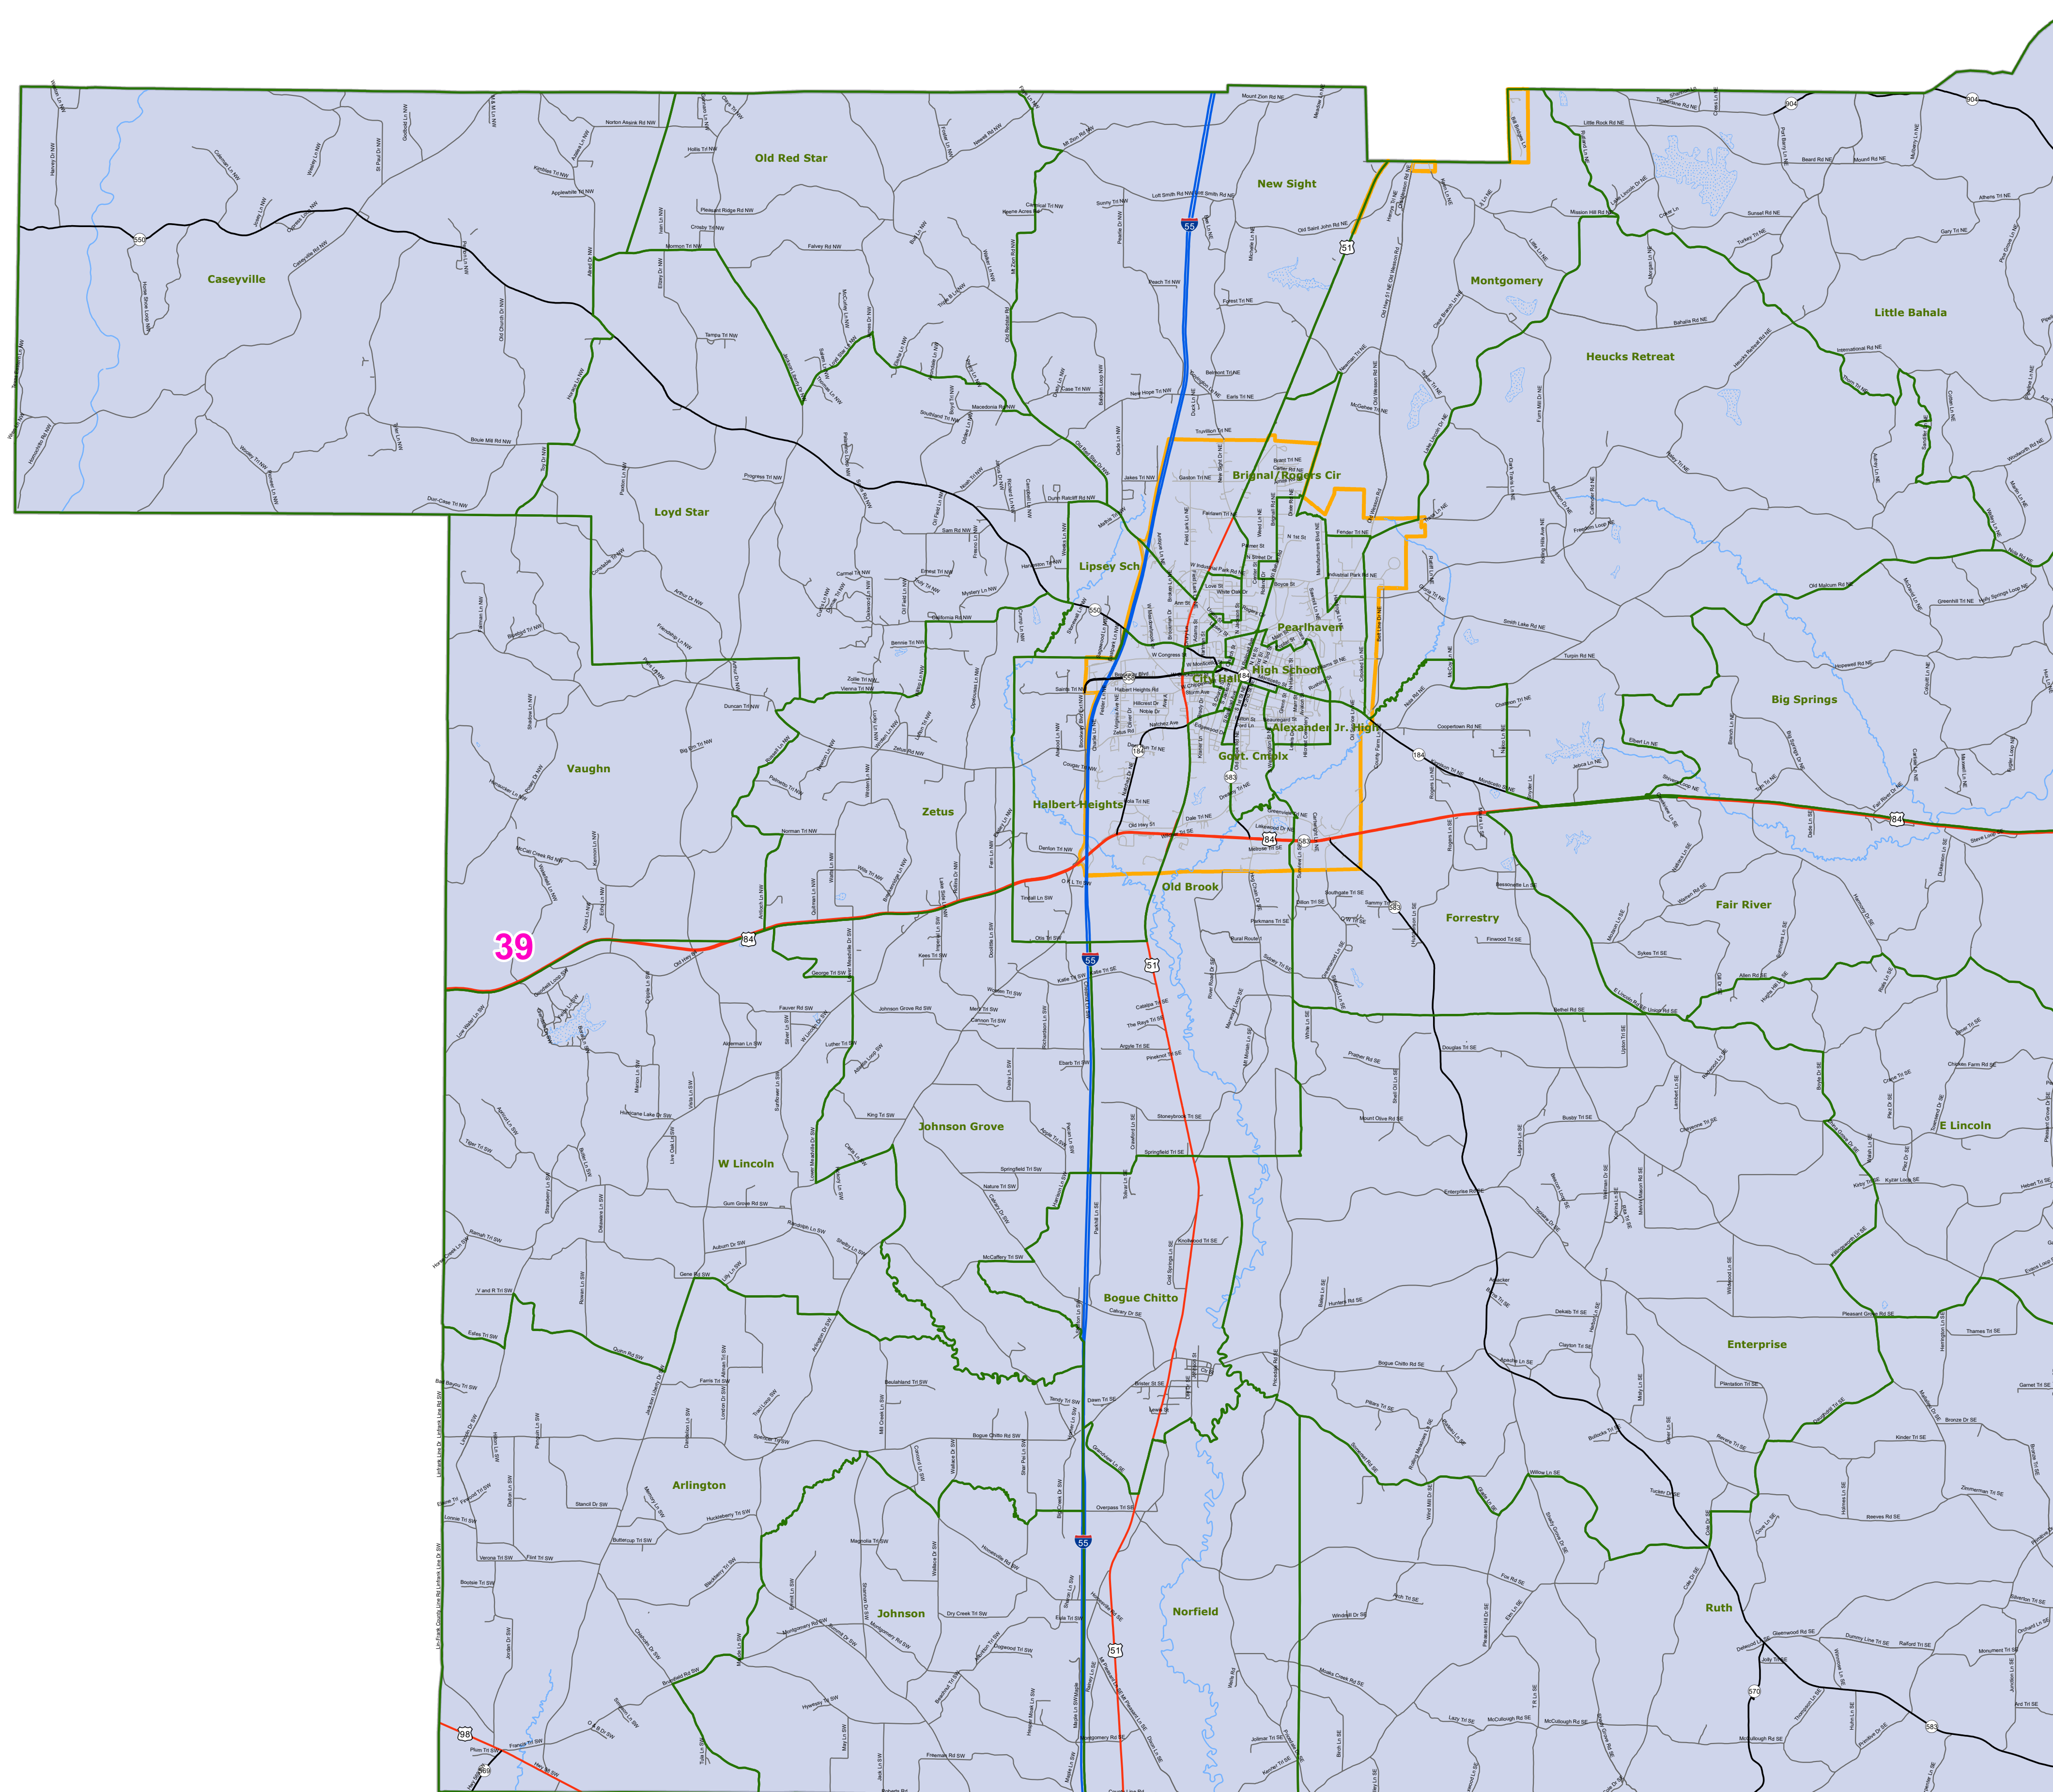

MS Senate Districts Lincoln County

JR202 as Adopted March 29, 2022