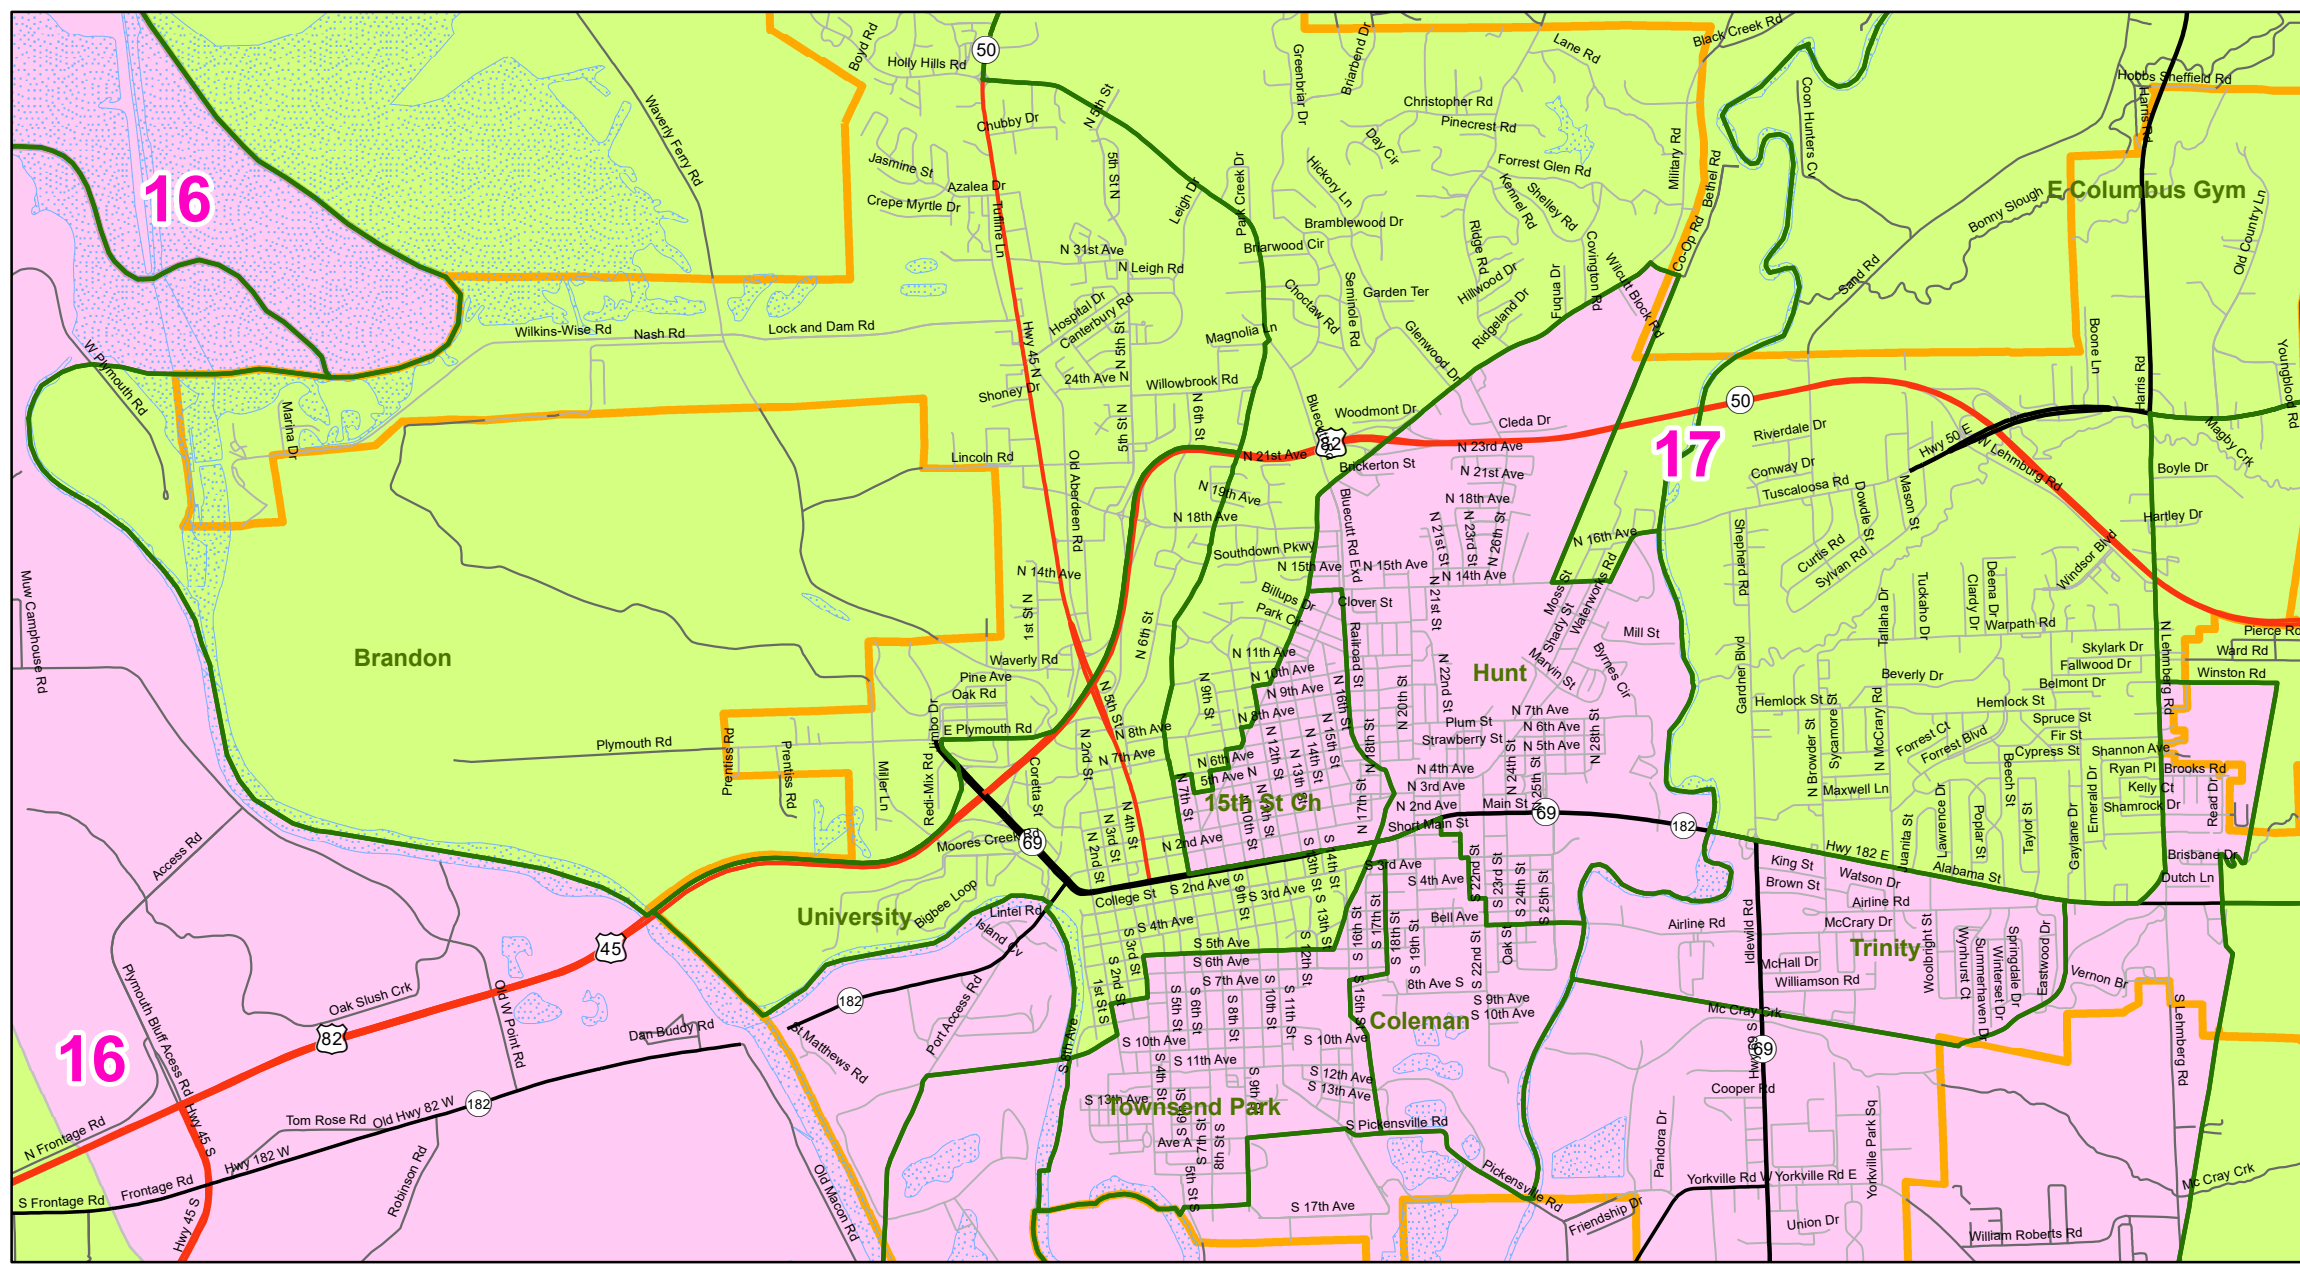

# MS Senate Districts - Lowndes County

JR202 as Adopted March 29, 2022

Inset Map - Columbus

- Voting Precincts
- 1 - Interstates
- 2 - US Highways
- 3 - MS Hwys (1-99)
- 4 - MS Hwys (100-999)
- 5 - Natchez Trace
- 6 - County Roads
- 7 - City Streets
- Rivers
- Lakes/Ponds
- Cities
- County Borders

0 1.75 3.5 7 Miles

Map prepared by MARIS 4/18/2022

Election Districts were compiled on a whole block basis by Legislative staff. Base data (roads, cities, precincts, and counties) were compiled by MARIS from 2020 U.S. Census Bureau TIGER Files. Although the information contained on this map is believed to be accurate, the Board of Trustees, State Institutions of Higher Learning/ MARIS, the Standing Joint Committee on Reapportionment make no warranties as to the completeness, accuracy, reliability or suitability of the data for any use, or for any conclusions derived from this map.