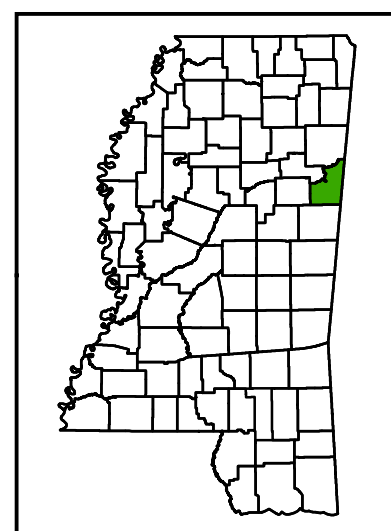

# MS Senate Districts - Lowndes County

JR202 as Adopted March 29, 2022

Inset Map - Columbus

- Voting Precincts
- 1 - Interstates
- 2 - US Highways
- 3 - MS Hwys (1-99)
- 4 - MS Hwys (100-999)
- 5 - Natchez Trace
- 6 - County Roads
- 7 - City Streets
- Rivers
- Lakes/Ponds
- Cities
- County Borders

0 1.75 3.5 7 Miles

Map prepared by MARIS 4/18/2022

Election Districts were compiled on a whole block basis by Legislative staff. Base data (roads, cities, precincts, and counties) were compiled by MARIS from 2020 U.S. Census Bureau TIGER Files. Although the information contained on this map is believed to be accurate, the Board of Trustees, State Institutions of Higher Learning/ MARIS, the Standing Joint Committee on Reapportionment make no warranties as to the completeness, accuracy, reliability or suitability of the data for any use, or for any conclusions derived from this map.