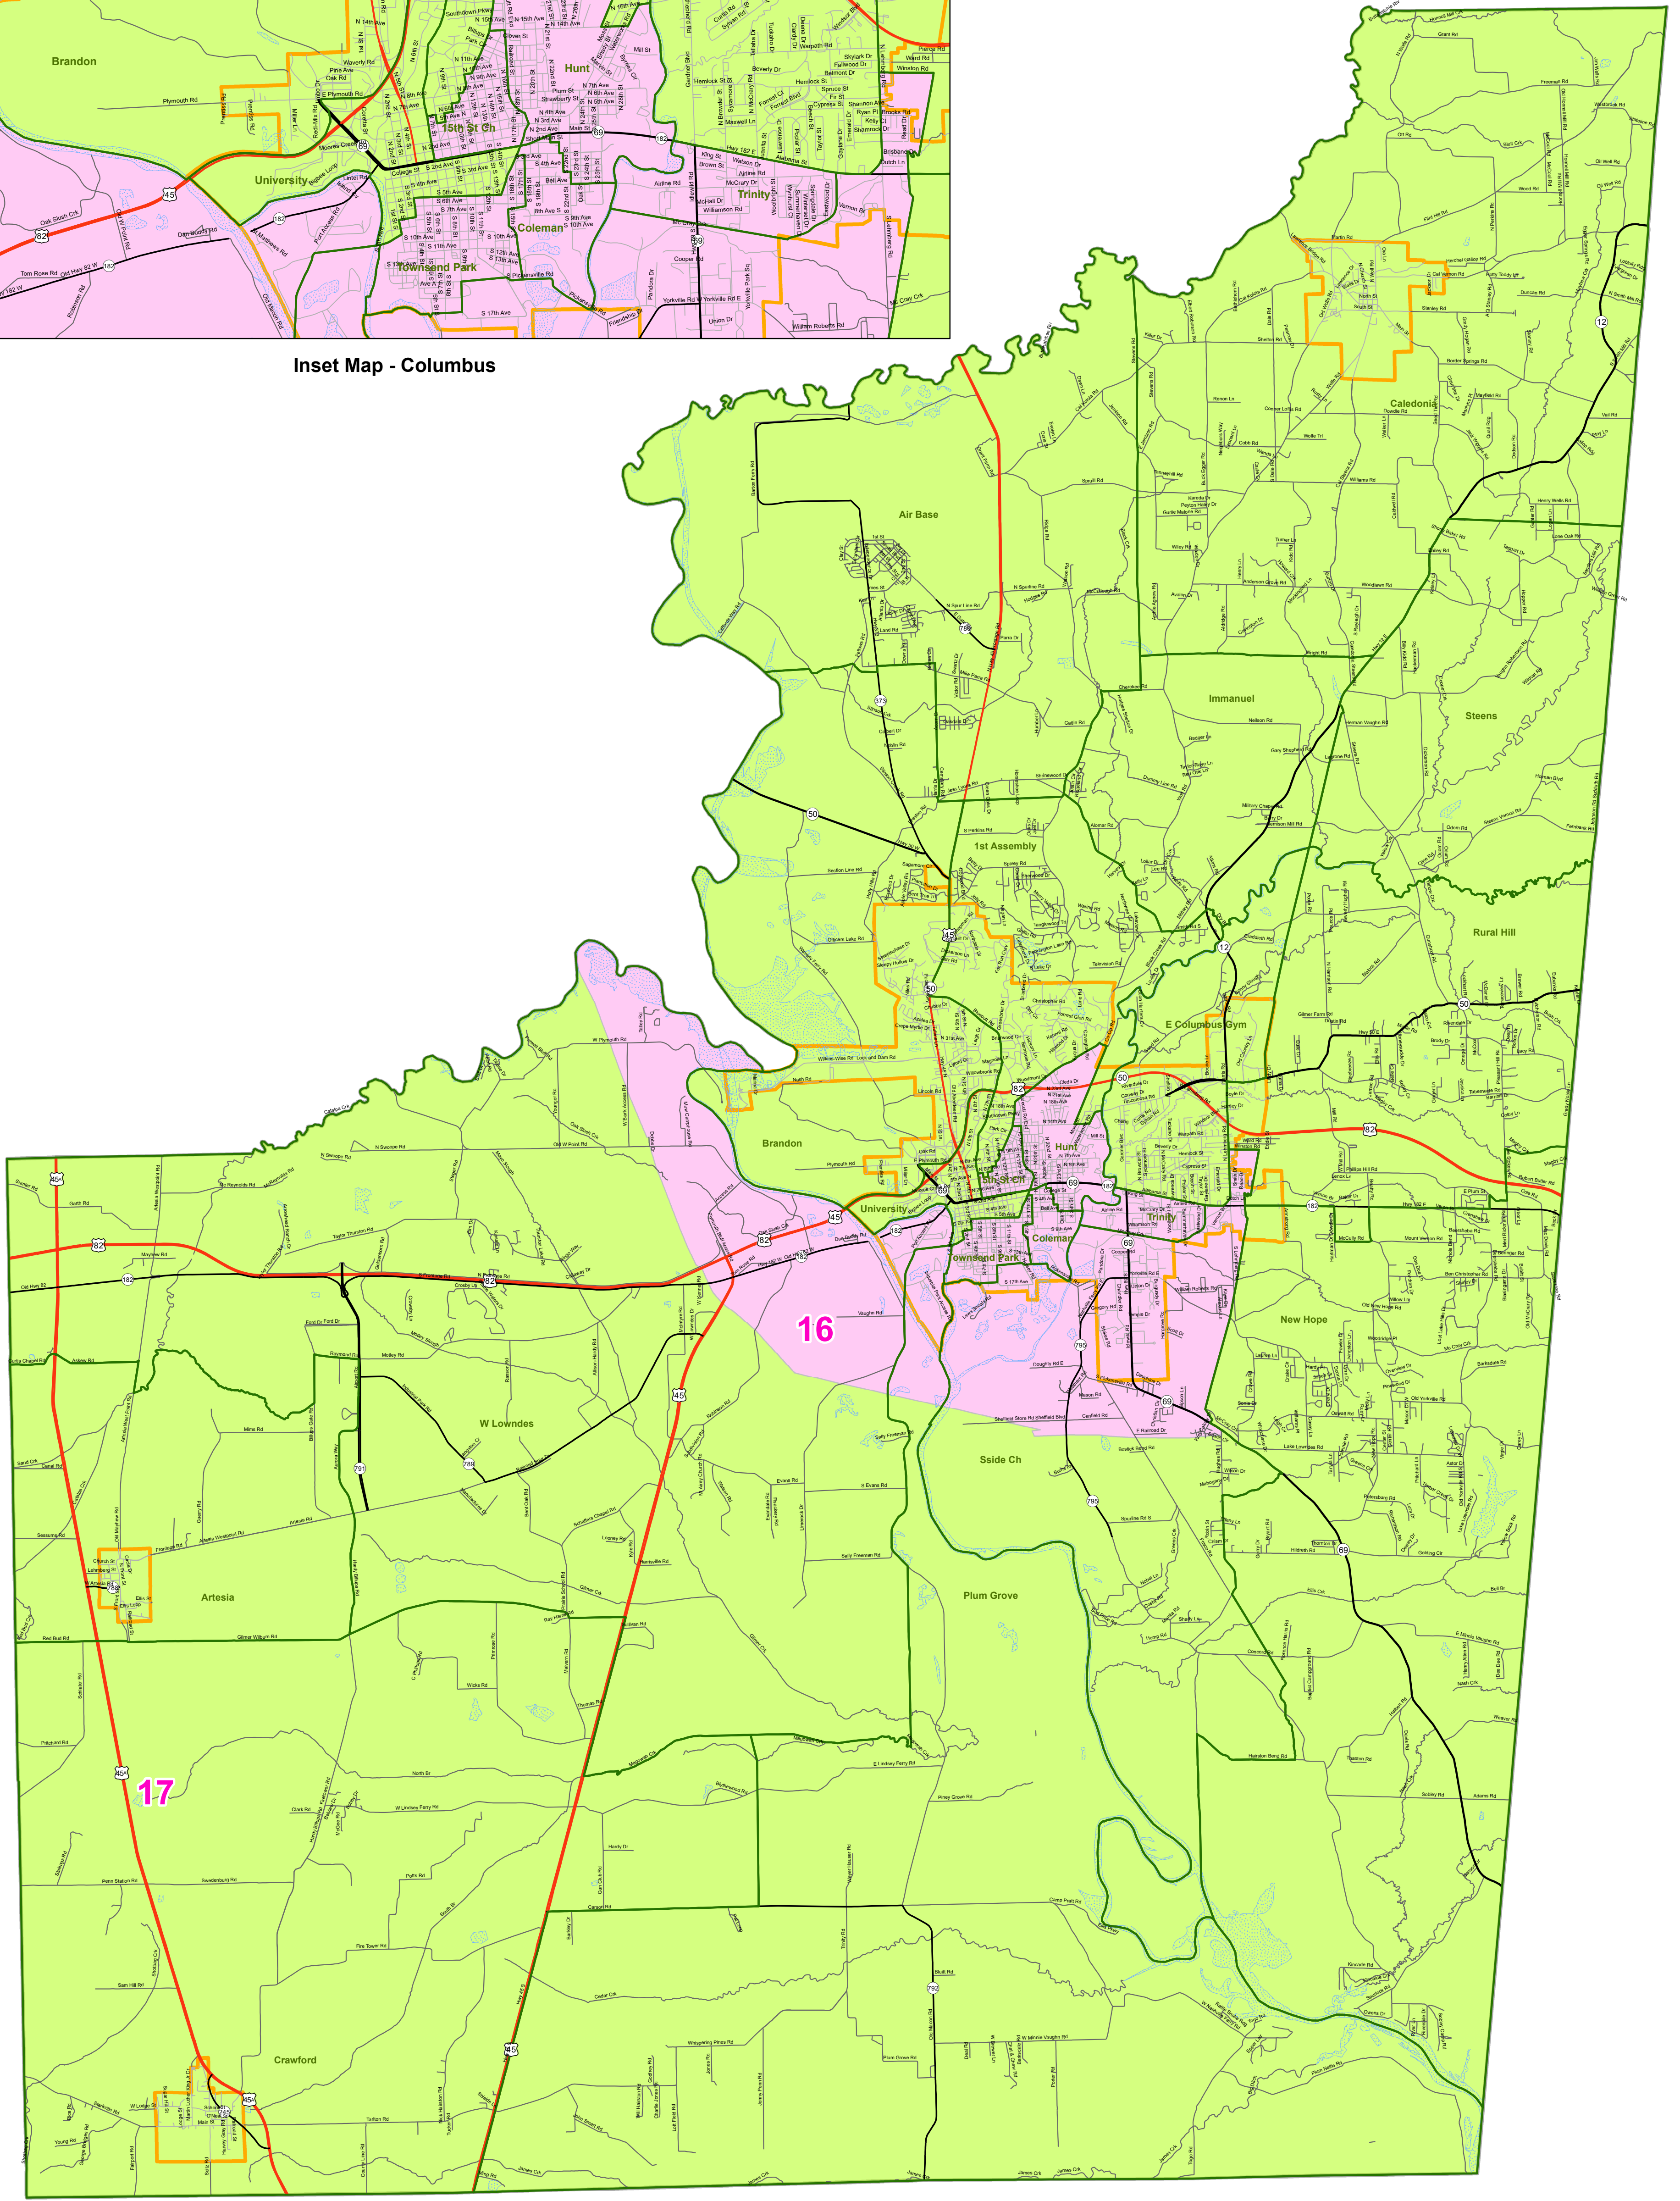

# MS Senate Districts - Lowndes County

JR202 as Adopted March 29, 2022

Inset Map - Columbus

- Voting Precincts
- 1 - Interstates
- 2 - US Highways
- 3 - MS Hwys (1-99)
- 4 - MS Hwys (100-999)
- 5 - Natchez Trace
- 6 - County Roads
- 7 - City Streets
- Rivers
- Lakes/Ponds
- Cities
- County Borders

0 1.75 3.5 7 Miles

Map prepared by MARIS 4/18/2022

Election Districts were compiled on a whole block basis by Legislative staff. Base data (roads, cities, precincts, and counties) were compiled by MARIS from 2020 U.S. Census Bureau TIGER Files. Although the information contained on this map is believed to be accurate, the Board of Trustees, State Institutions of Higher Learning/ MARIS, the Standing Joint Committee on Reapportionment make no warranties as to the completeness, accuracy, reliability or suitability of the data for any use, or for any conclusions derived from this map.