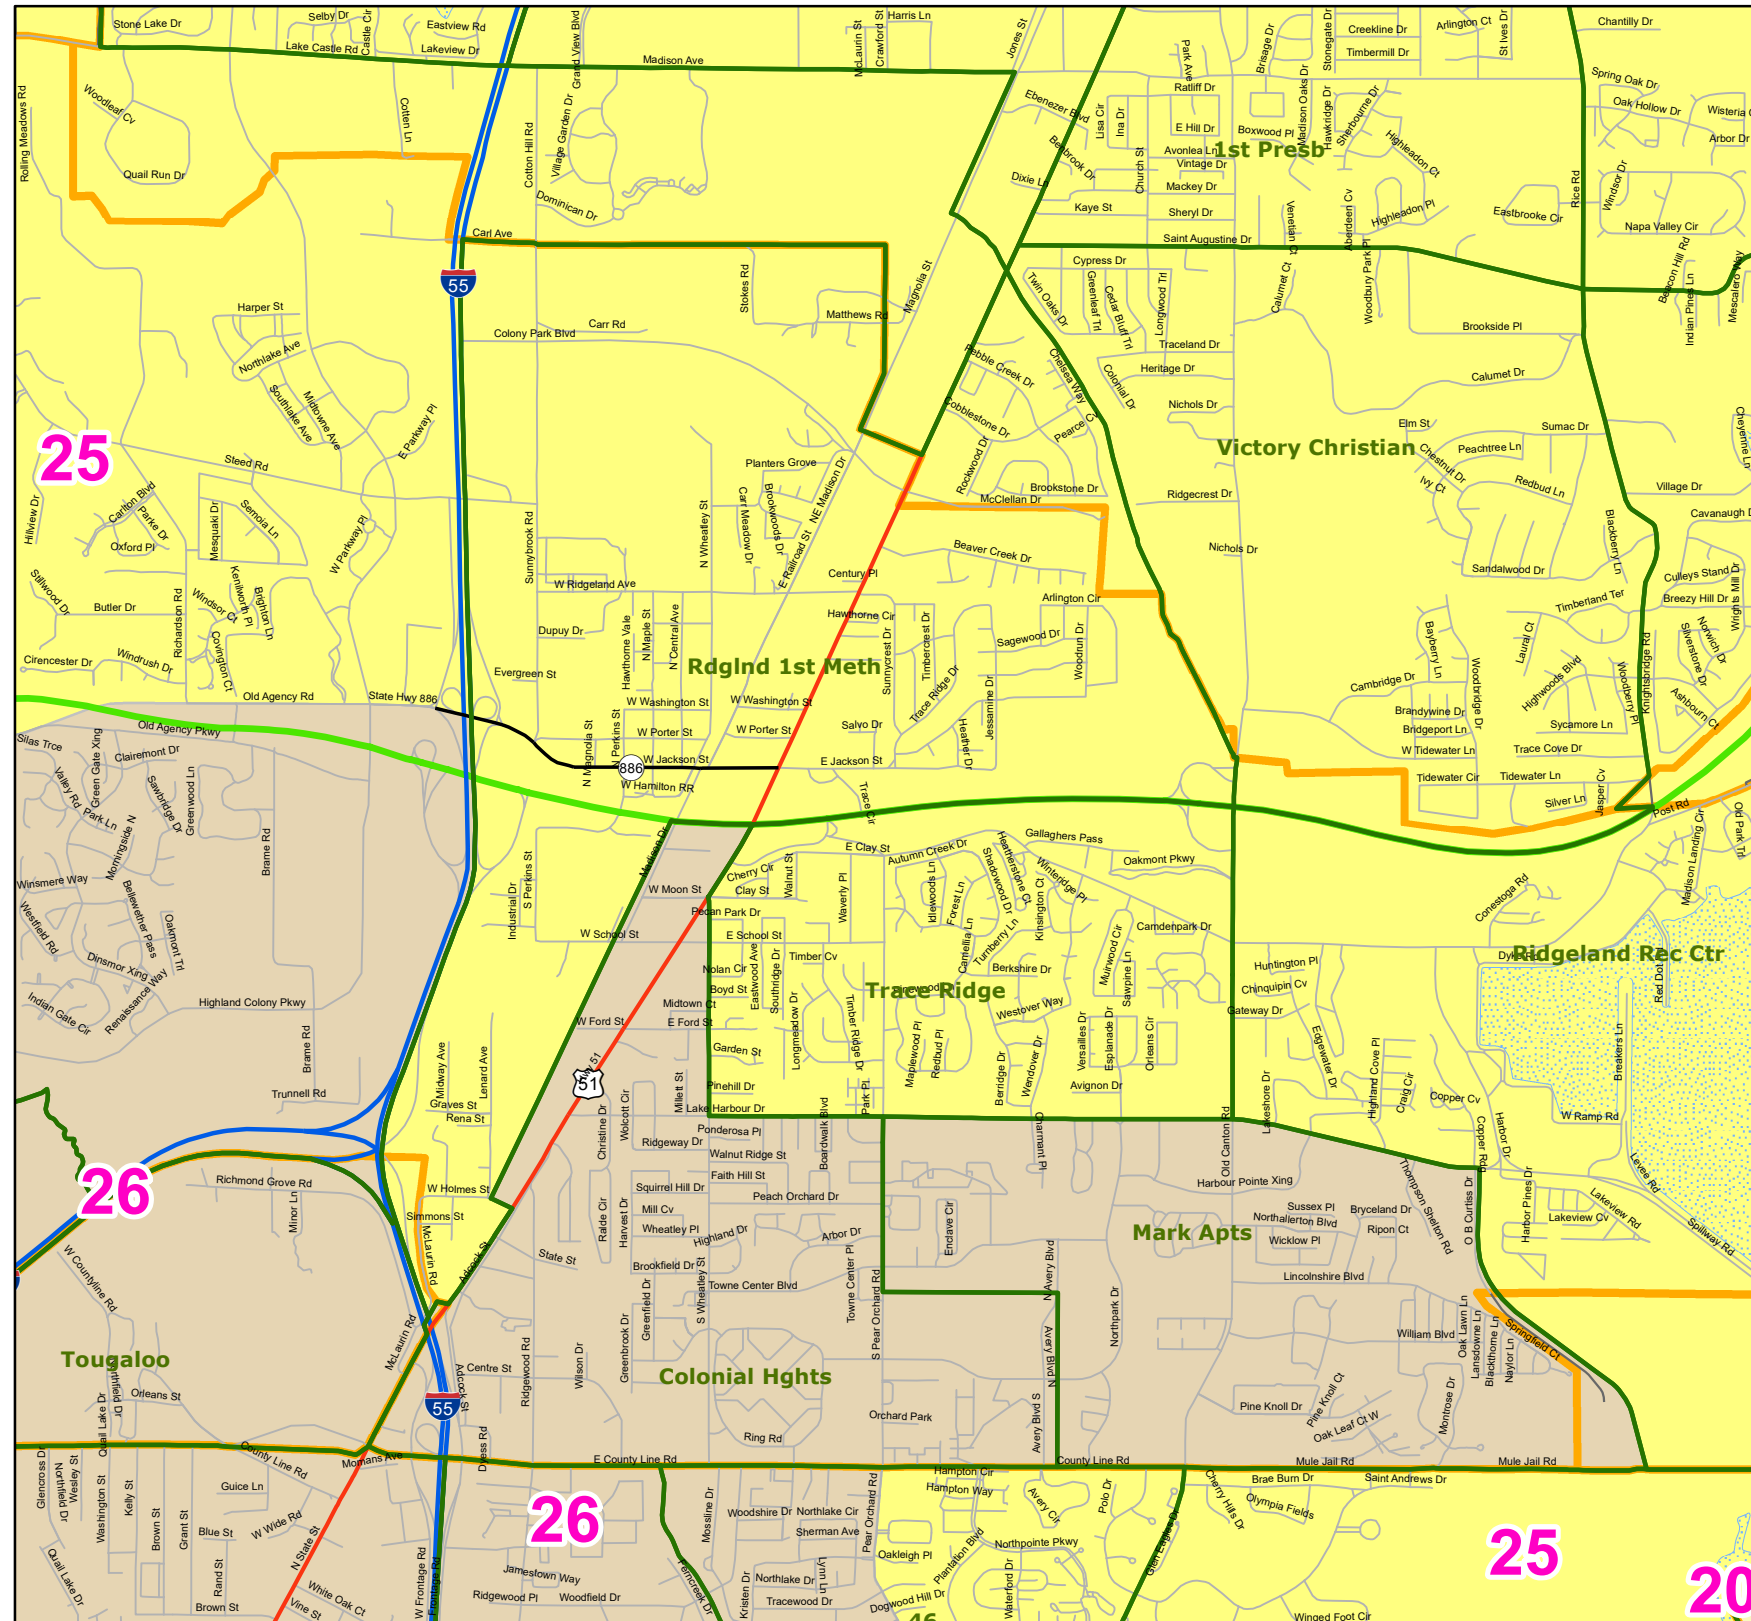

0 2 4 8 Miles

Map prepared by MARIS 4/13/2022

Inset Map - Ridgeland