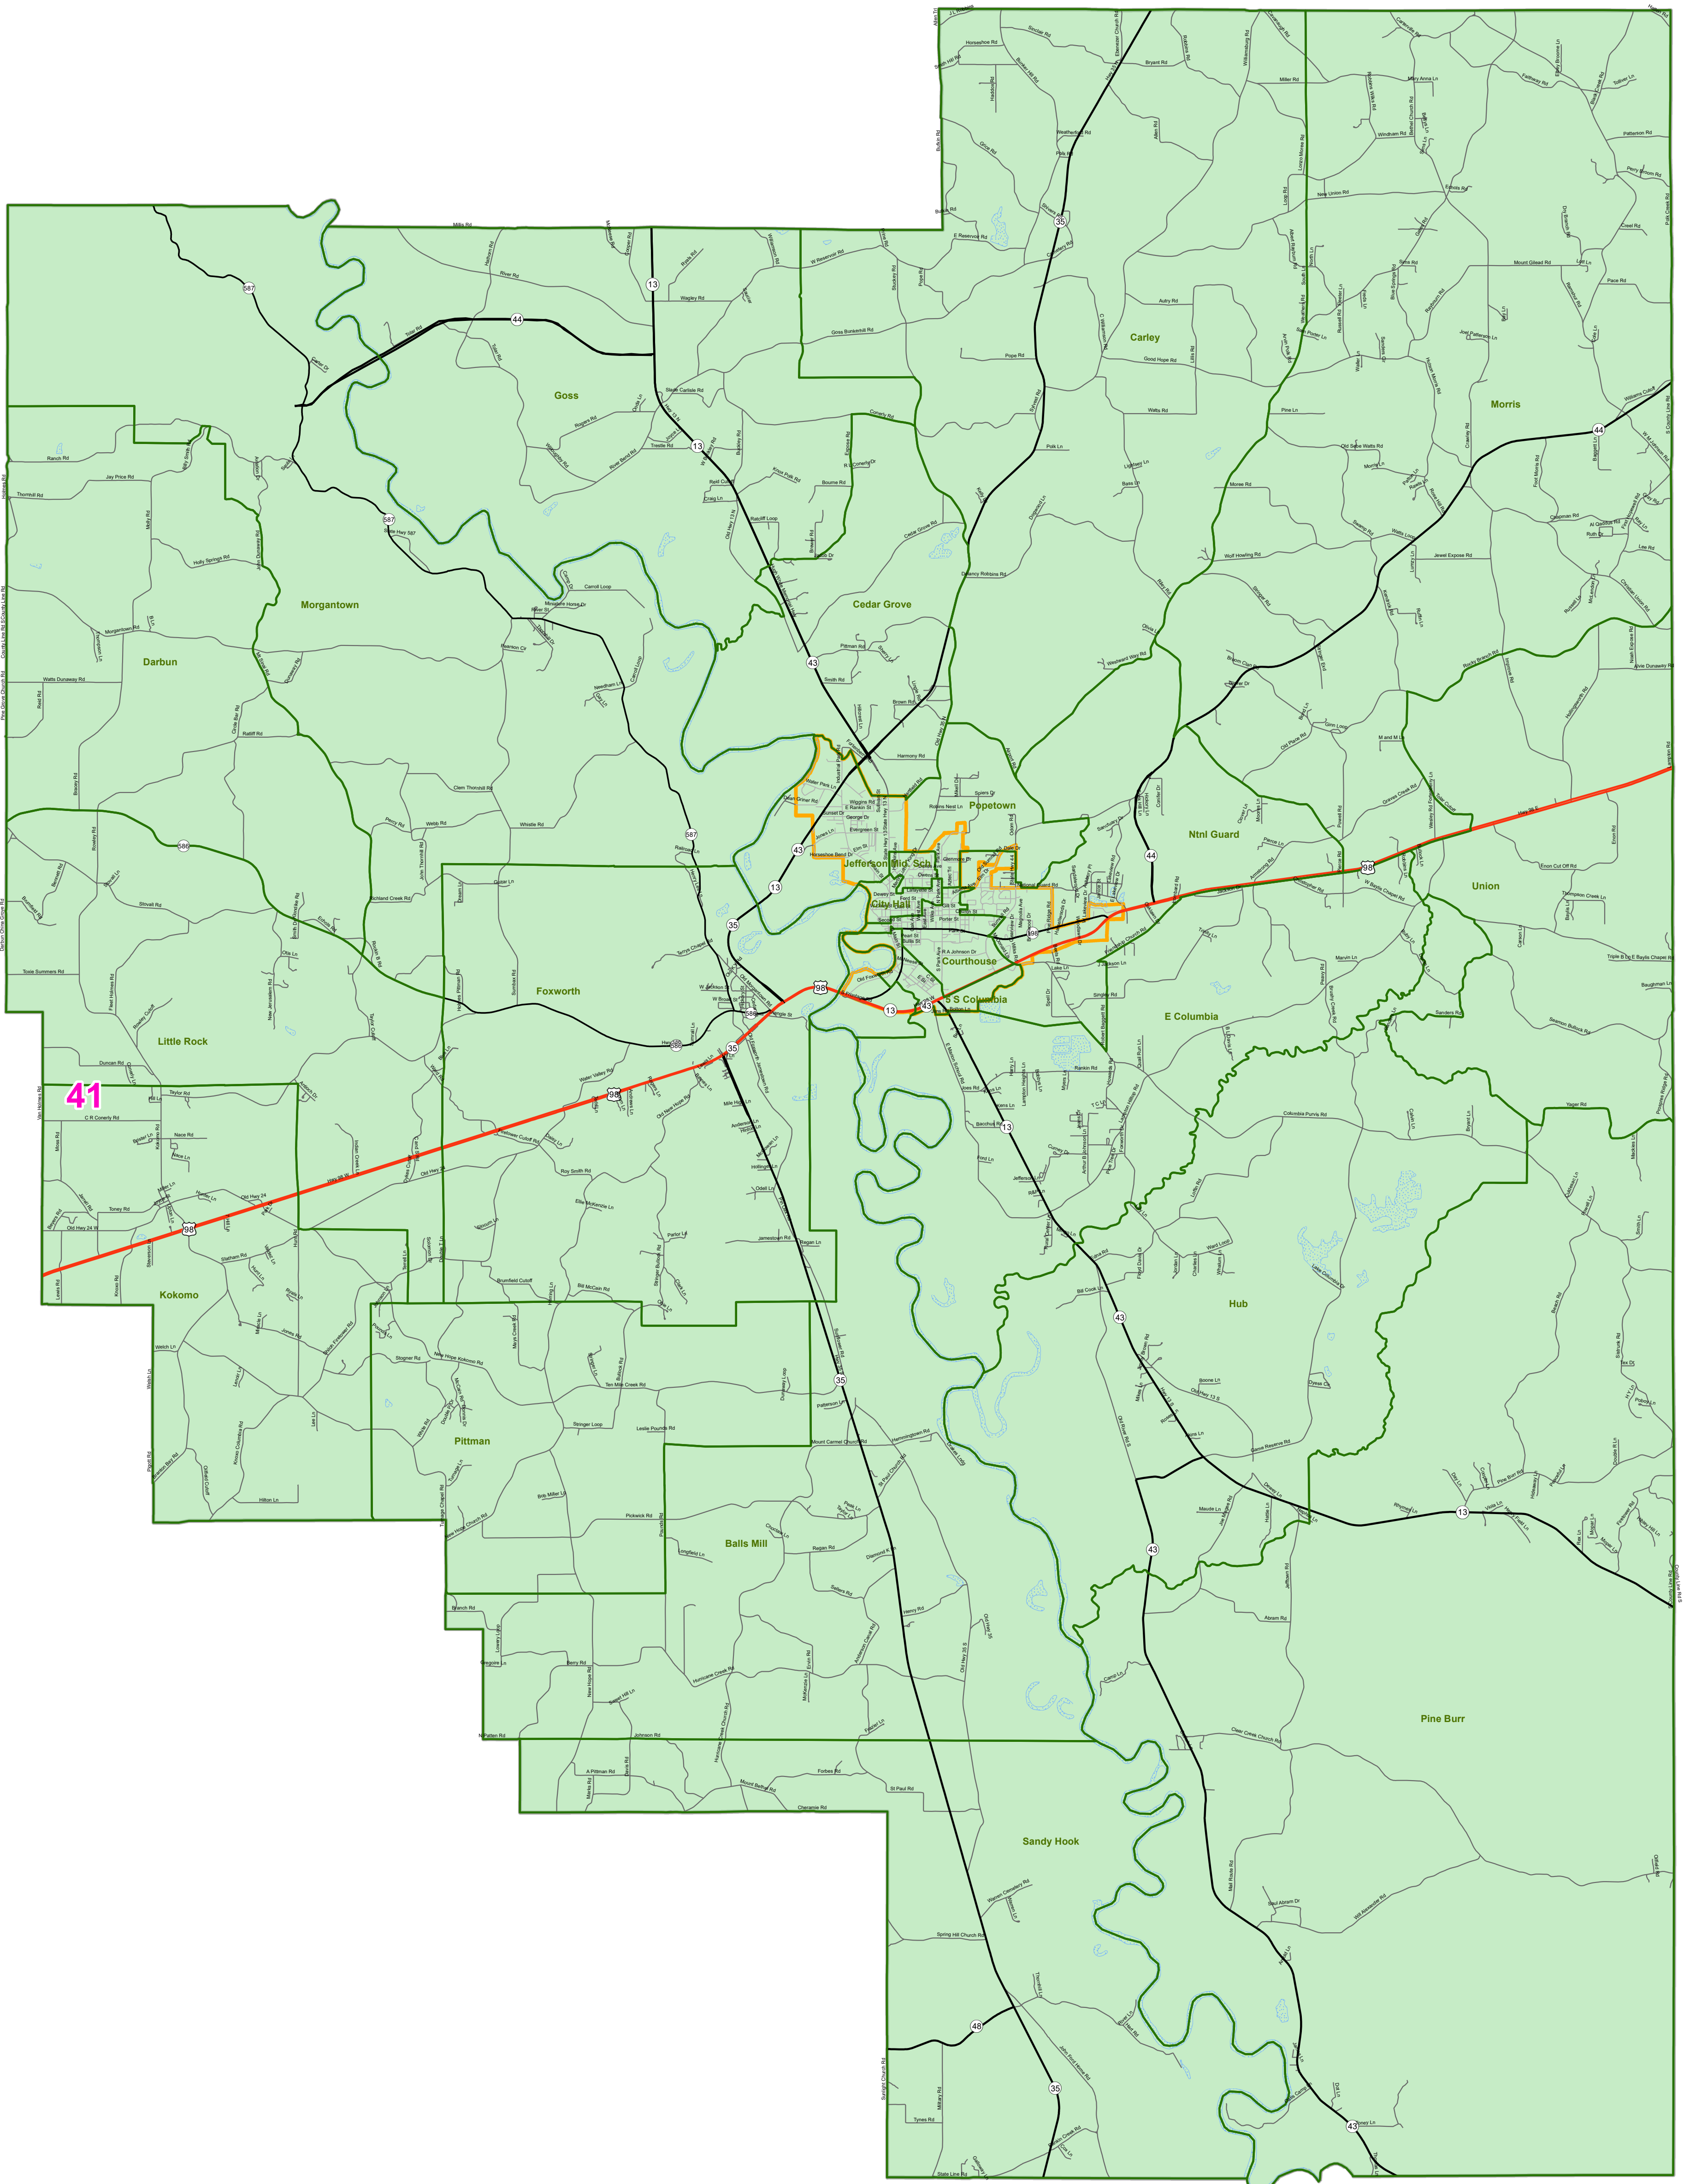

MS Senate Districts - Marion County

JR202 as Adopsted March 29, 2022

- Voting Precincts
- 1 - Interstates
- 2 - US Highways
- 3 - MS Hwys (1-99)
- 4 - MS Hwys (100-999)
- 5 - Natchez Trace
- 6 - County Roads
- 7 - City Streets
- Rivers
- Lakes/Ponds
- Cities
- County Borders

Map prepared by MARIS 4/19/2022

Election Districts were compiled on a whole block basis by Legislative staff. Base data (roads, cities, precincts, and counties) were compiled by MARIS from 2020 U.S. Census Bureau TIGER Files. Although the information contained on this map is believed to be accurate, the Board of Trustees, State Institutions of Higher Learning/ MARIS, the Standing Joint Committee on Reapportionment make no warranties as to the completeness, accuracy, reliability or suitability of the data for any use, or for any conclusions derived from this map