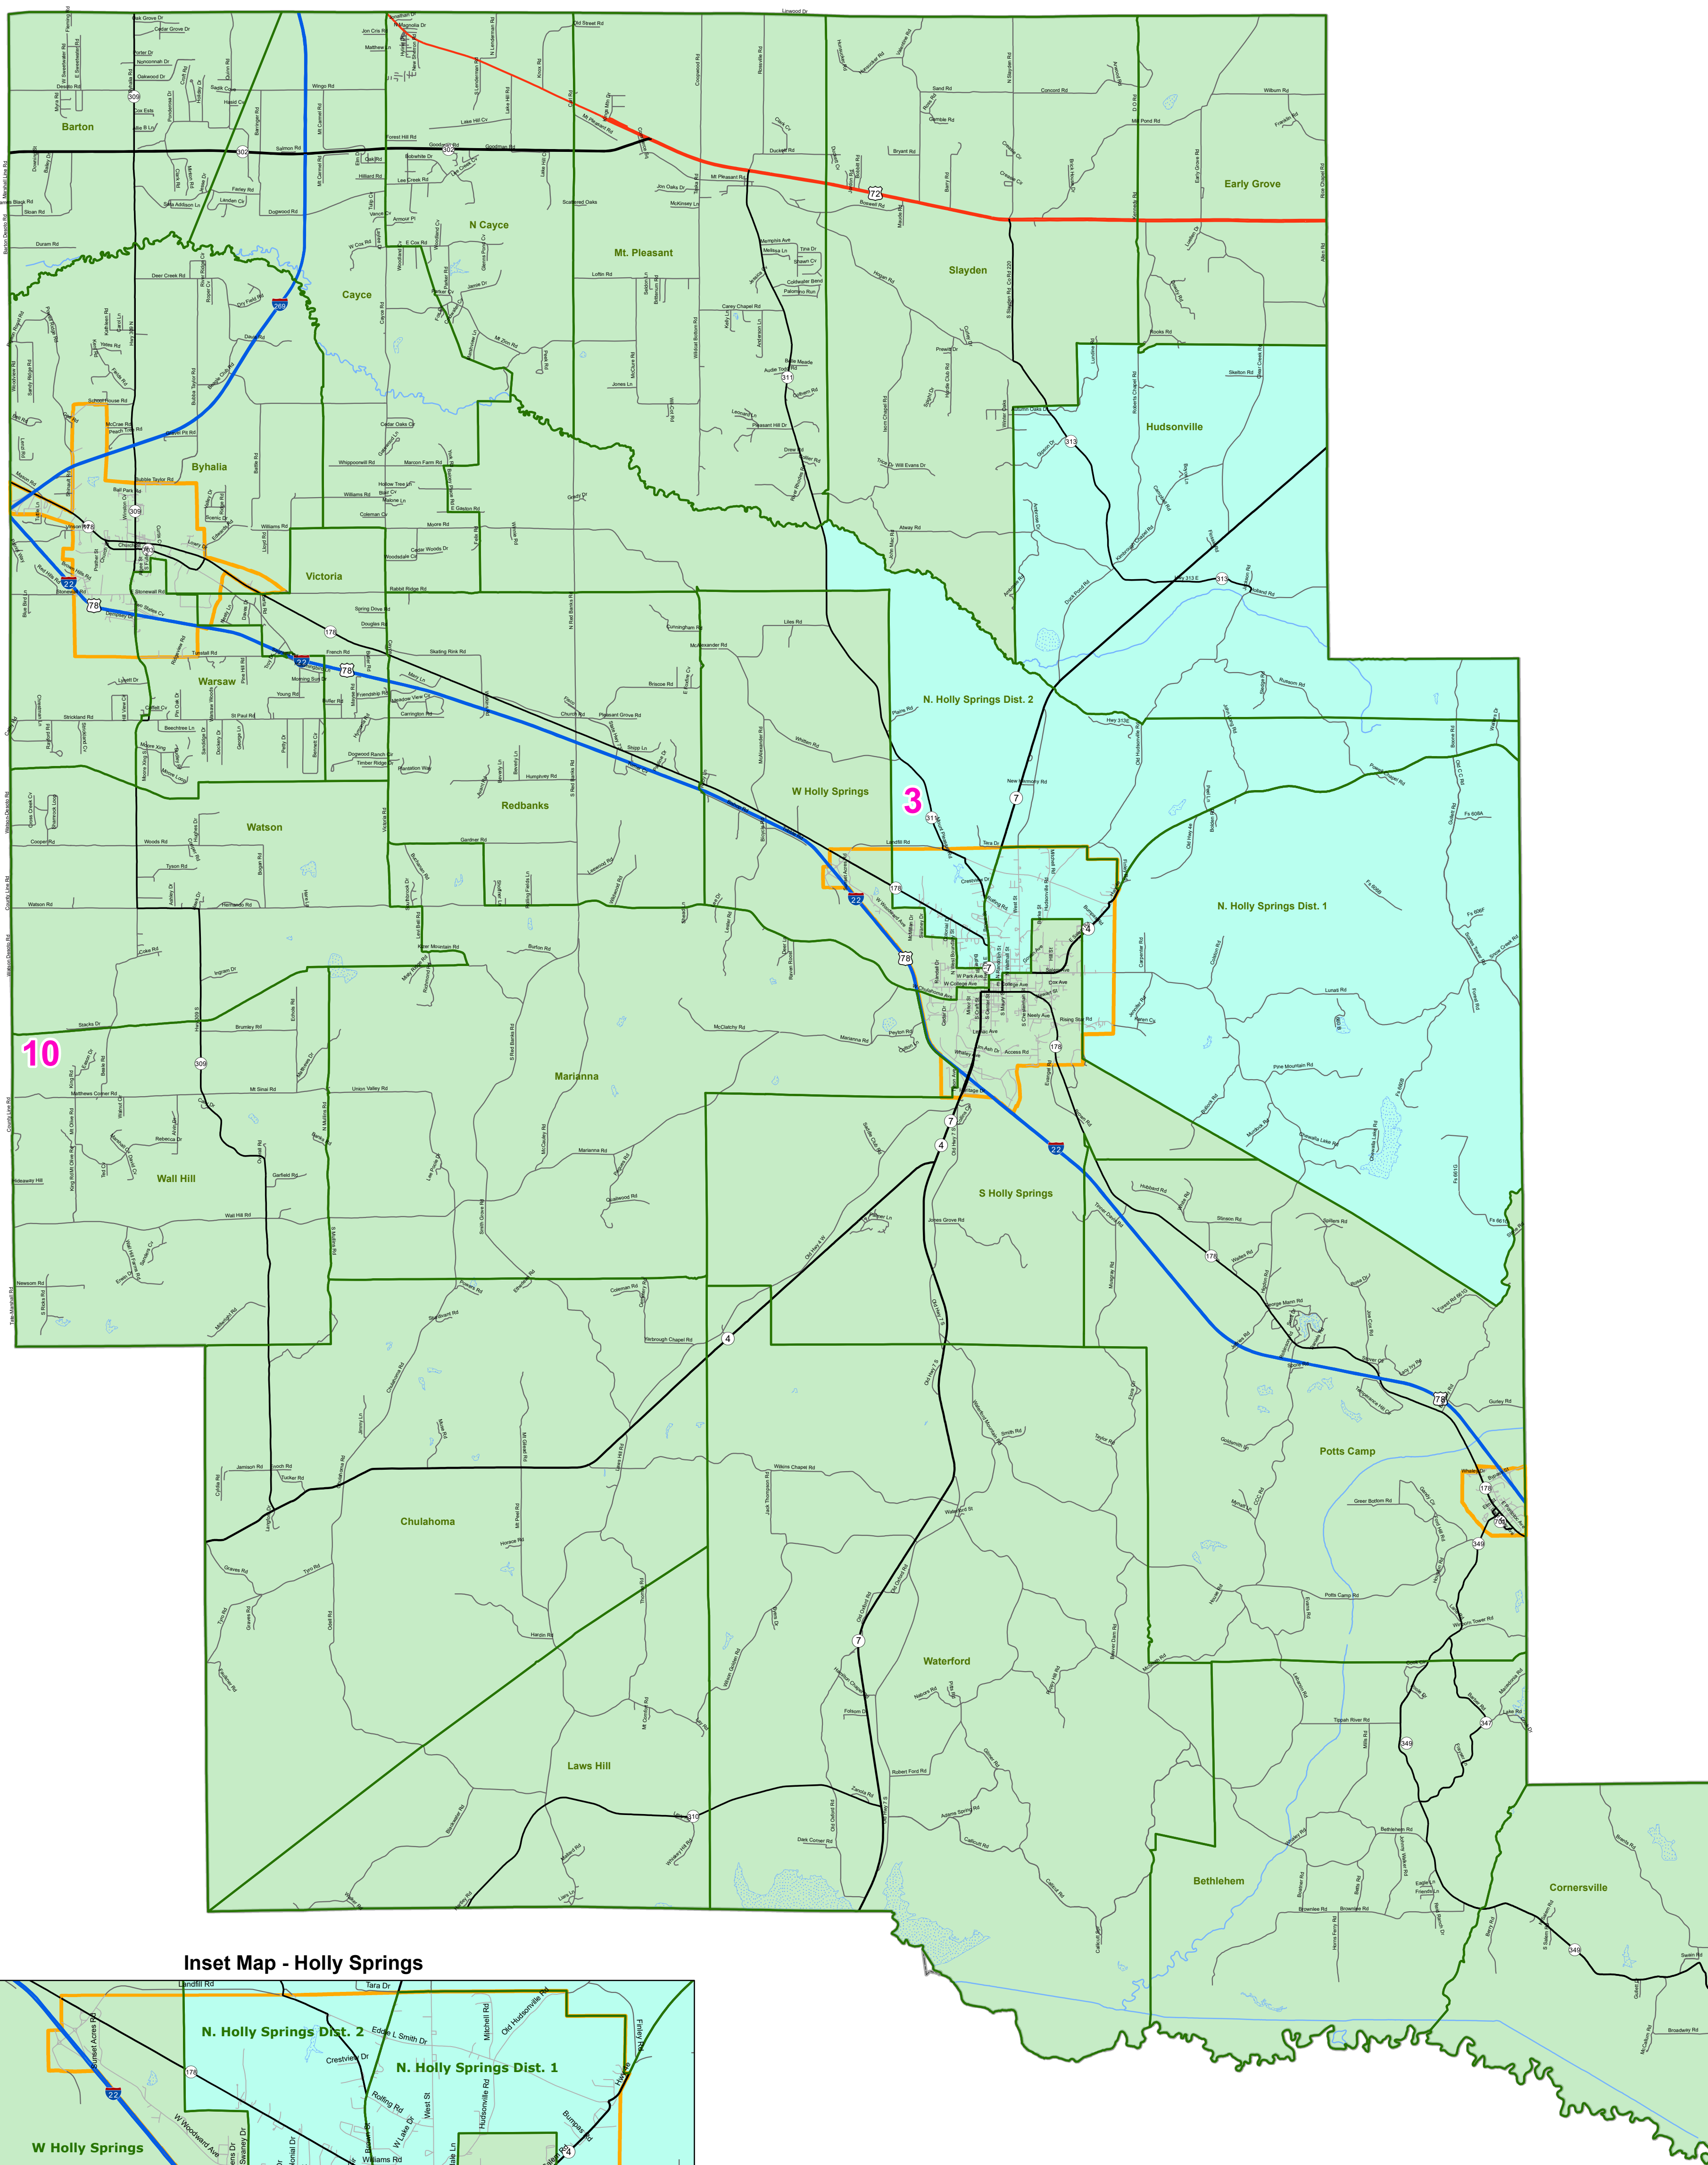

MS Senate Districts - Marshall County

JR202 as Adopted March 29, 2022

Inset Map - Holly Springs

- Voting Precincts
- 1 - Interstates
- 2 - US Highways
- 3 - MS Hwys (1-99)
- 4 - MS Hwys (100-999)
- 5 - Natchez Trace
- 6 - County Roads
- 7 - City Streets
- Rivers
- Lakes/Ponds
- Cities
- County Borders

0 2 4 8 Miles

Map prepared by MARIS 4/25/2022

Election Districts were compiled on a whole block basis by Legislative staff. Base data (roads, cities, precincts, and counties) were compiled by MARIS from 2020 U.S. Census Bureau TIGER Files. Although the information contained on this map is believed to be accurate, the Board of Trustees, State Institutions of Higher Learning/ MARIS, the Standing Joint Committee on Reapportionment make no warranties as to the completeness, accuracy, reliability or suitability of the data for any use, or for any conclusions derived from this map.