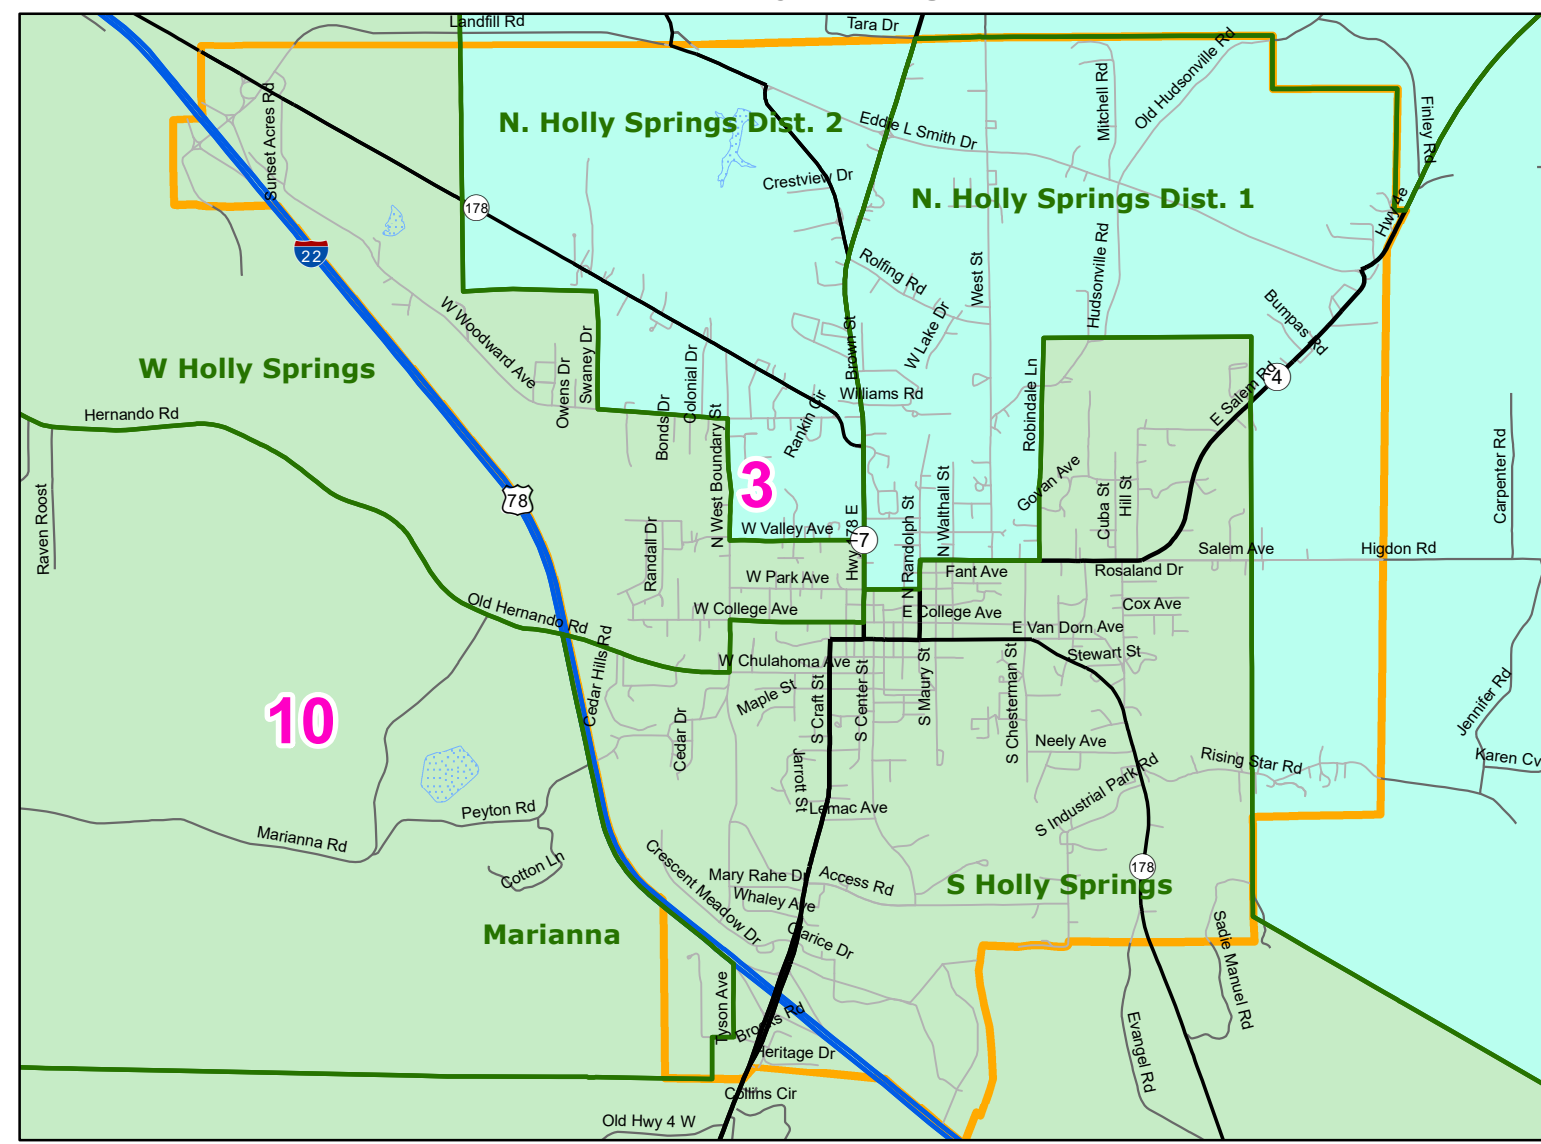

MS Senate Districts - Marshall County

JR202 as Adopted March 29, 2022

Inset Map - Holly Springs

- Voting Precincts
- 1 - Interstates
- 2 - US Highways
- 3 - MS Hwys (1-99)
- 4 - MS Hwys (100-999)
- 5 - Natchez Trace
- 6 - County Roads
- 7 - City Streets
- Rivers
- Lakes/Ponds
- Cities
- County Borders

0 2 4 8 Miles

Map prepared by MARIS 4/25/2022

Election Districts were compiled on a whole block basis by Legislative staff. Base data (roads, cities, precincts, and counties) were compiled by MARIS from 2020 U.S. Census Bureau TIGER Files. Although the information contained on this map is believed to be accurate, the Board of Trustees, State Institutions of Higher Learning/ MARIS, the Standing Joint Committee on Reapportionment make no warranties as to the completeness, accuracy, reliability or suitability of the data for any use, or for any conclusions derived from this map.