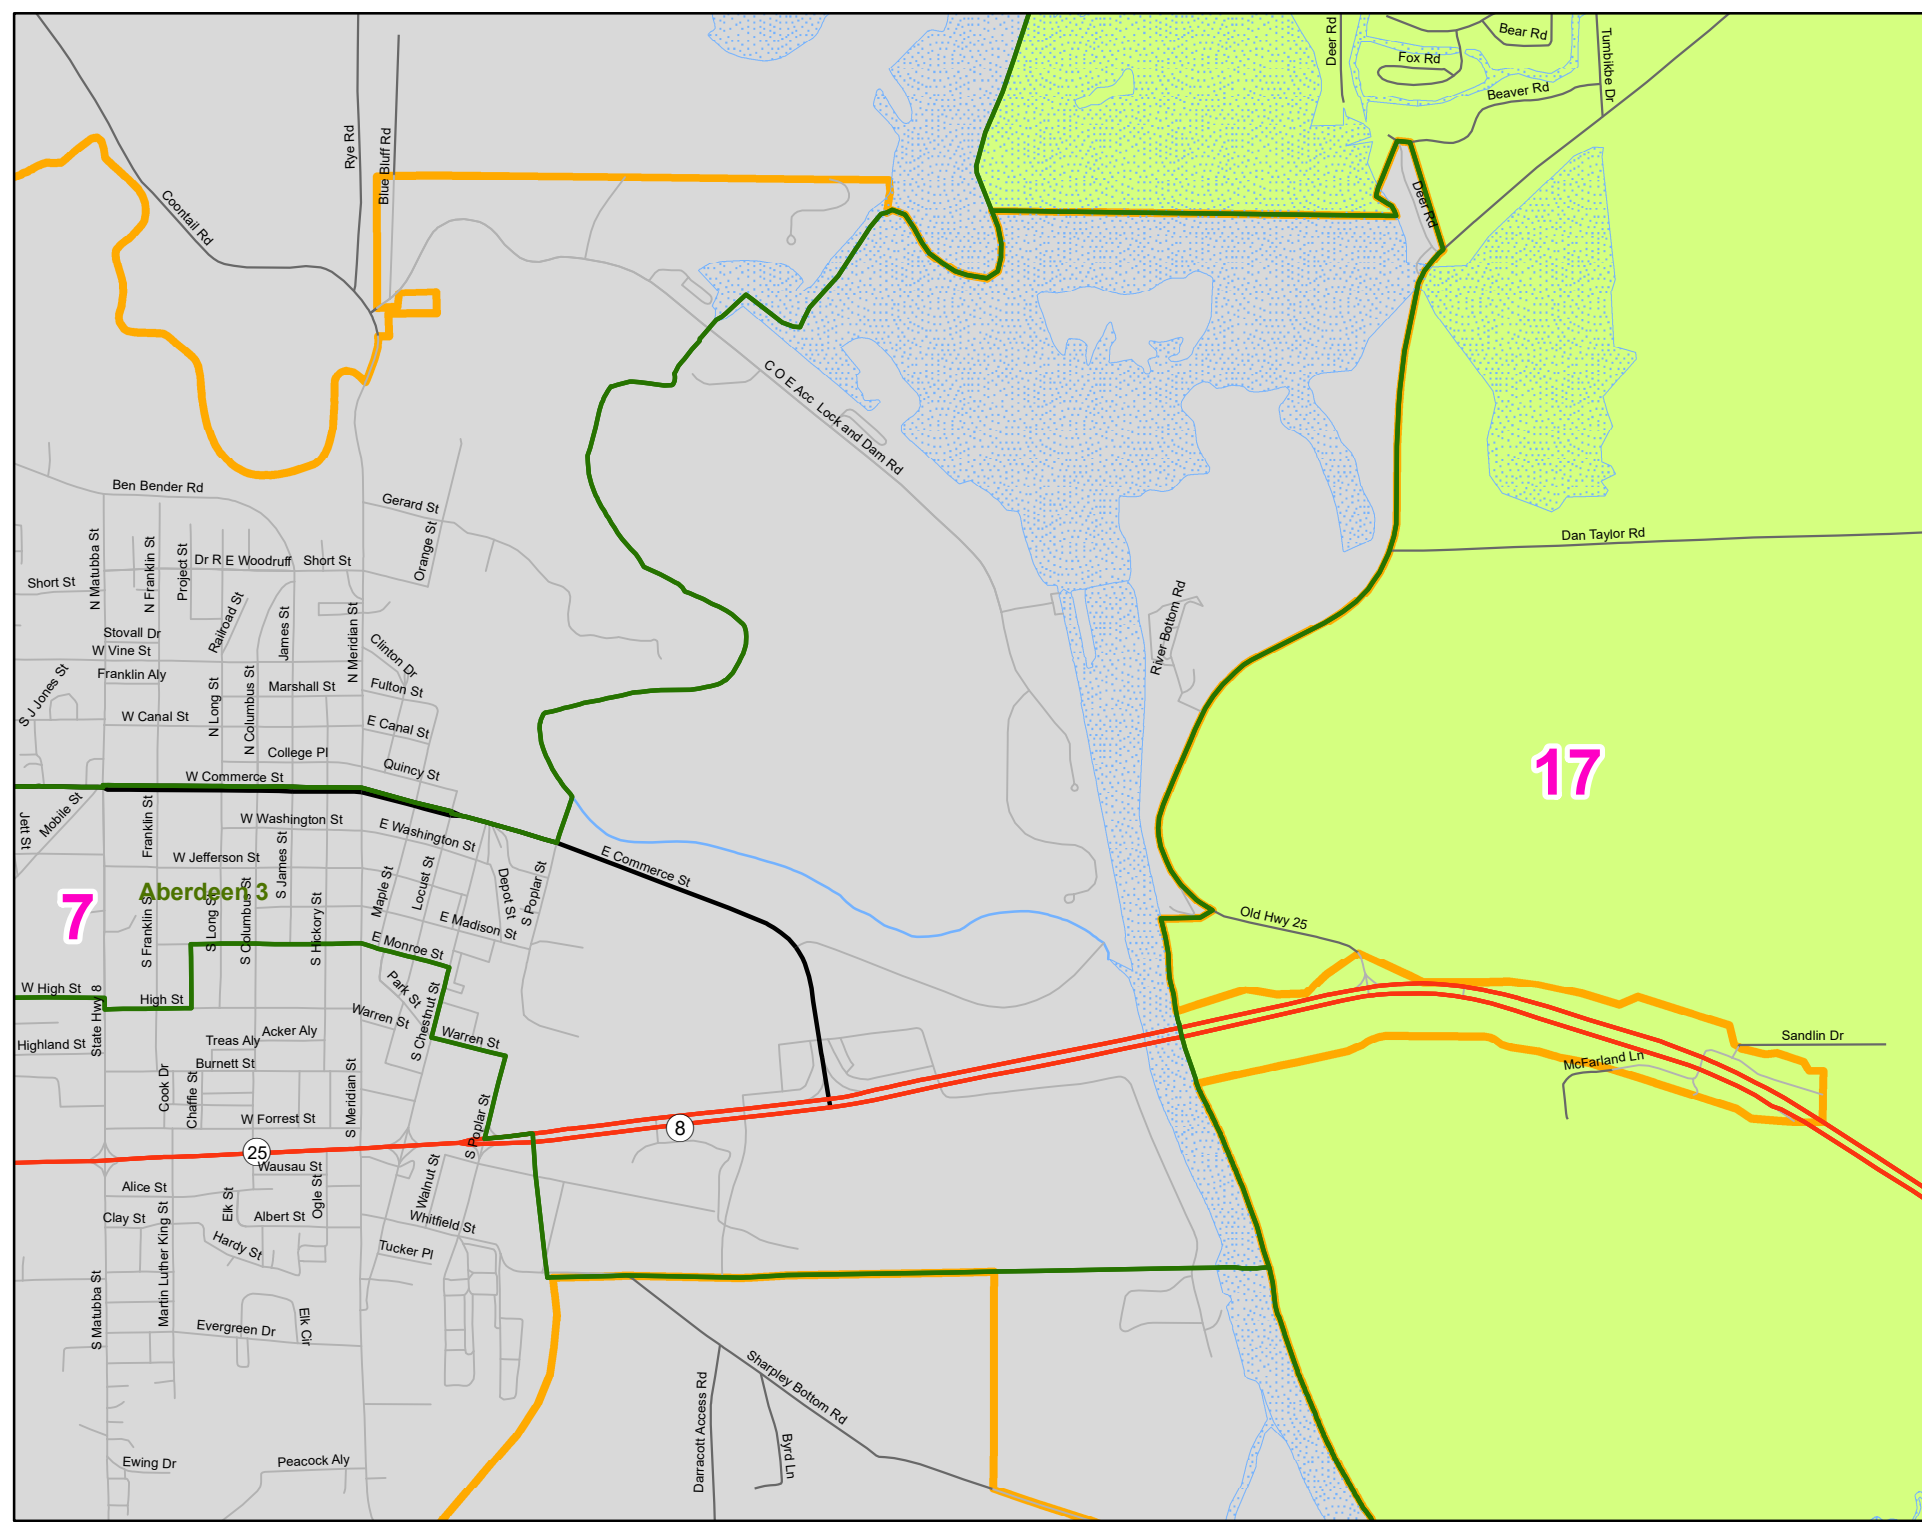

MS Senate Districts - Monroe County

JR202 as Adopted March 29, 2022

Inset Map - Amory

- Voting Precincts
- 1 - Interstates
- 2 - US Highways
- 3 - MS Hwys (1-99)
- 4 - MS Hwys (100-999)
- 5 - Natchez Trace
- 6 - County Roads
- 7 - City Streets
- Rivers
- Lakes/Ponds
- Cities
- County Borders

0 2.25 4.5 9 Miles

Map prepared by MARIS 4/18/2022

Election Districts were compiled on a whole block basis by Legislative staff. Base data (roads, cities, precincts, and counties) were compiled by MARIS from 2020 U.S. Census Bureau TIGER Files. Although the information contained on this map is believed to be accurate, the Board of Trustees, State Institutions of Higher Learning/ MARIS, the Standing Joint Committee on Reapportionment make no warranties as to the completeness, accuracy, reliability or suitability of the data for any use, or for any conclusions derived from this map.