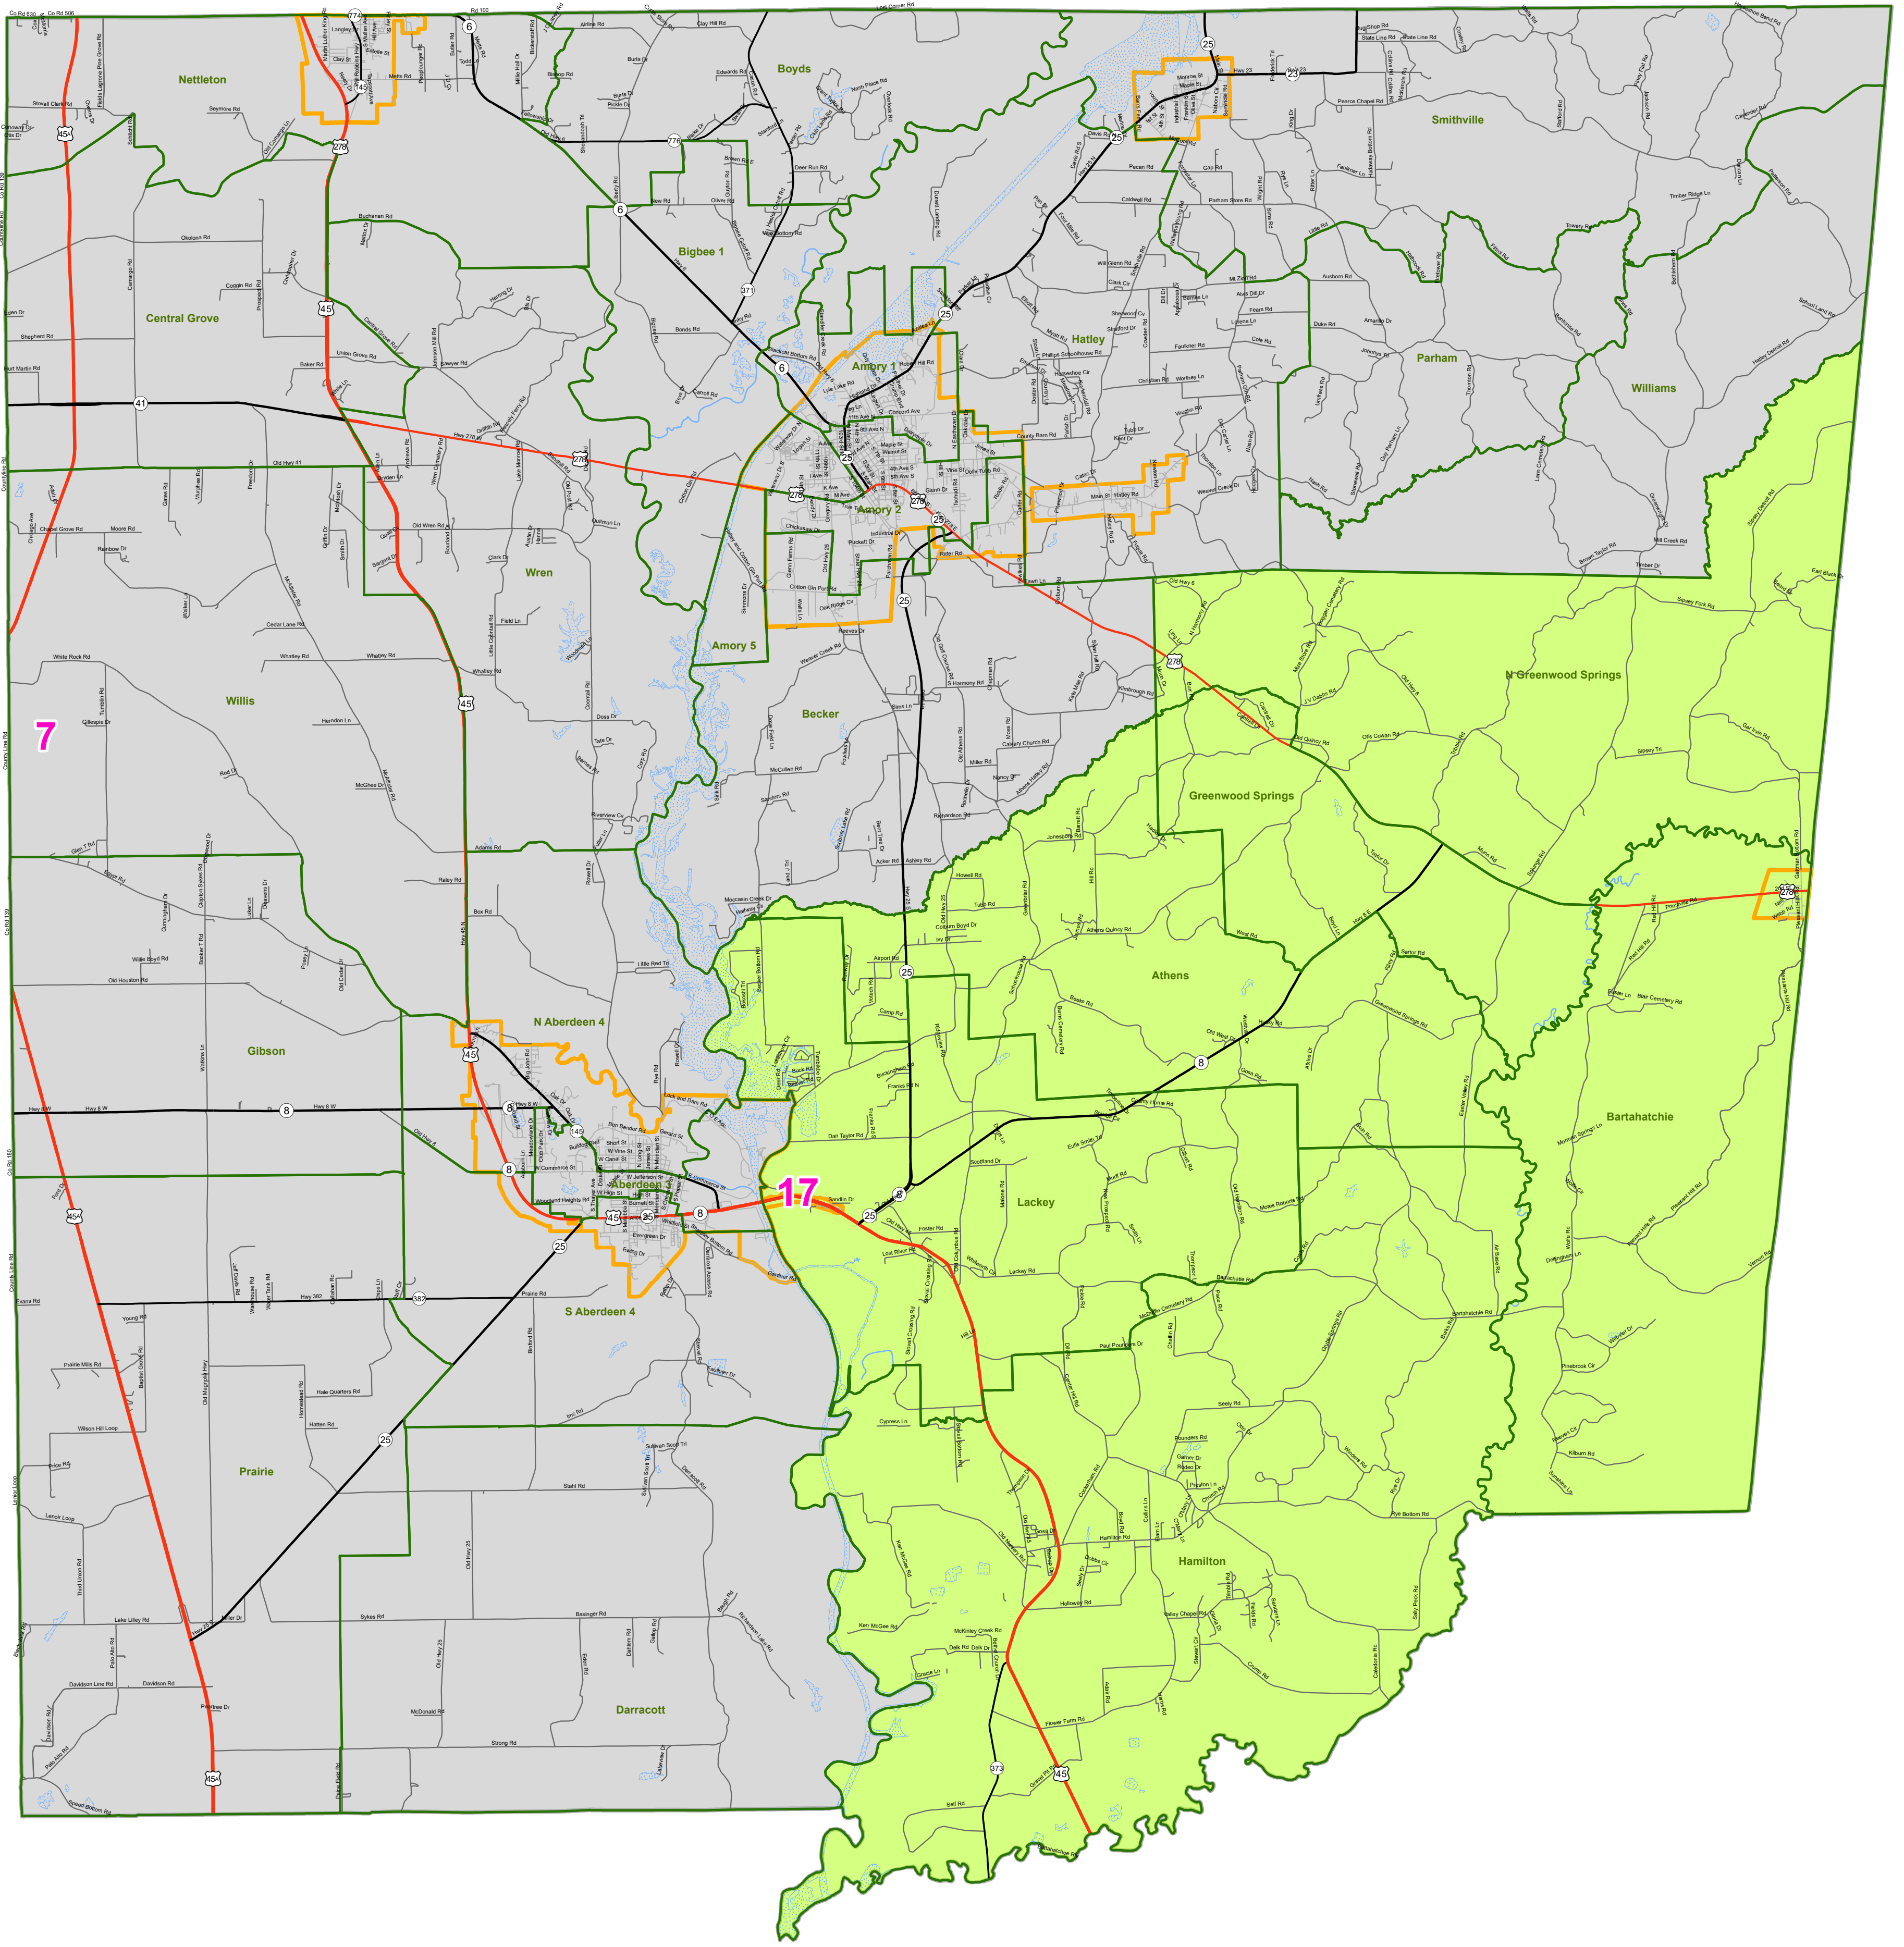

MS Senate Districts - Monroe County

JR202 as Adopted March 29, 2022

Inset Map - Amory

- Voting Precincts
- 1 - Interstates
- 2 - US Highways
- 3 - MS Hwys (1-99)
- 4 - MS Hwys (100-999)
- 5 - Natchez Trace
- 6 - County Roads
- 7 - City Streets
- Rivers
- Lakes/Ponds
- Cities
- County Borders

0 2.25 4.5 9 Miles

Map prepared by MARIS 4/18/2022

Election Districts were compiled on a whole block basis by Legislative staff. Base data (roads, cities, precincts, and counties) were compiled by MARIS from 2020 U.S. Census Bureau TIGER Files. Although the information contained on this map is believed to be accurate, the Board of Trustees, State Institutions of Higher Learning/ MARIS, the Standing Joint Committee on Reapportionment make no warranties as to the completeness, accuracy, reliability or suitability of the data for any use, or for any conclusions derived from this map.