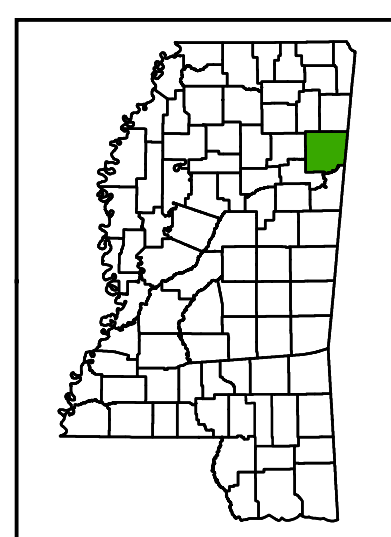

MS Senate Districts - Monroe County

JR202 as Adopted March 29, 2022

Inset Map - Amory

- Voting Precincts
- 1 - Interstates
- 2 - US Highways
- 3 - MS Hwys (1-99)
- 4 - MS Hwys (100-999)
- 5 - Natchez Trace
- 6 - County Roads
- 7 - City Streets
- Rivers
- Lakes/Ponds
- Cities
- County Borders