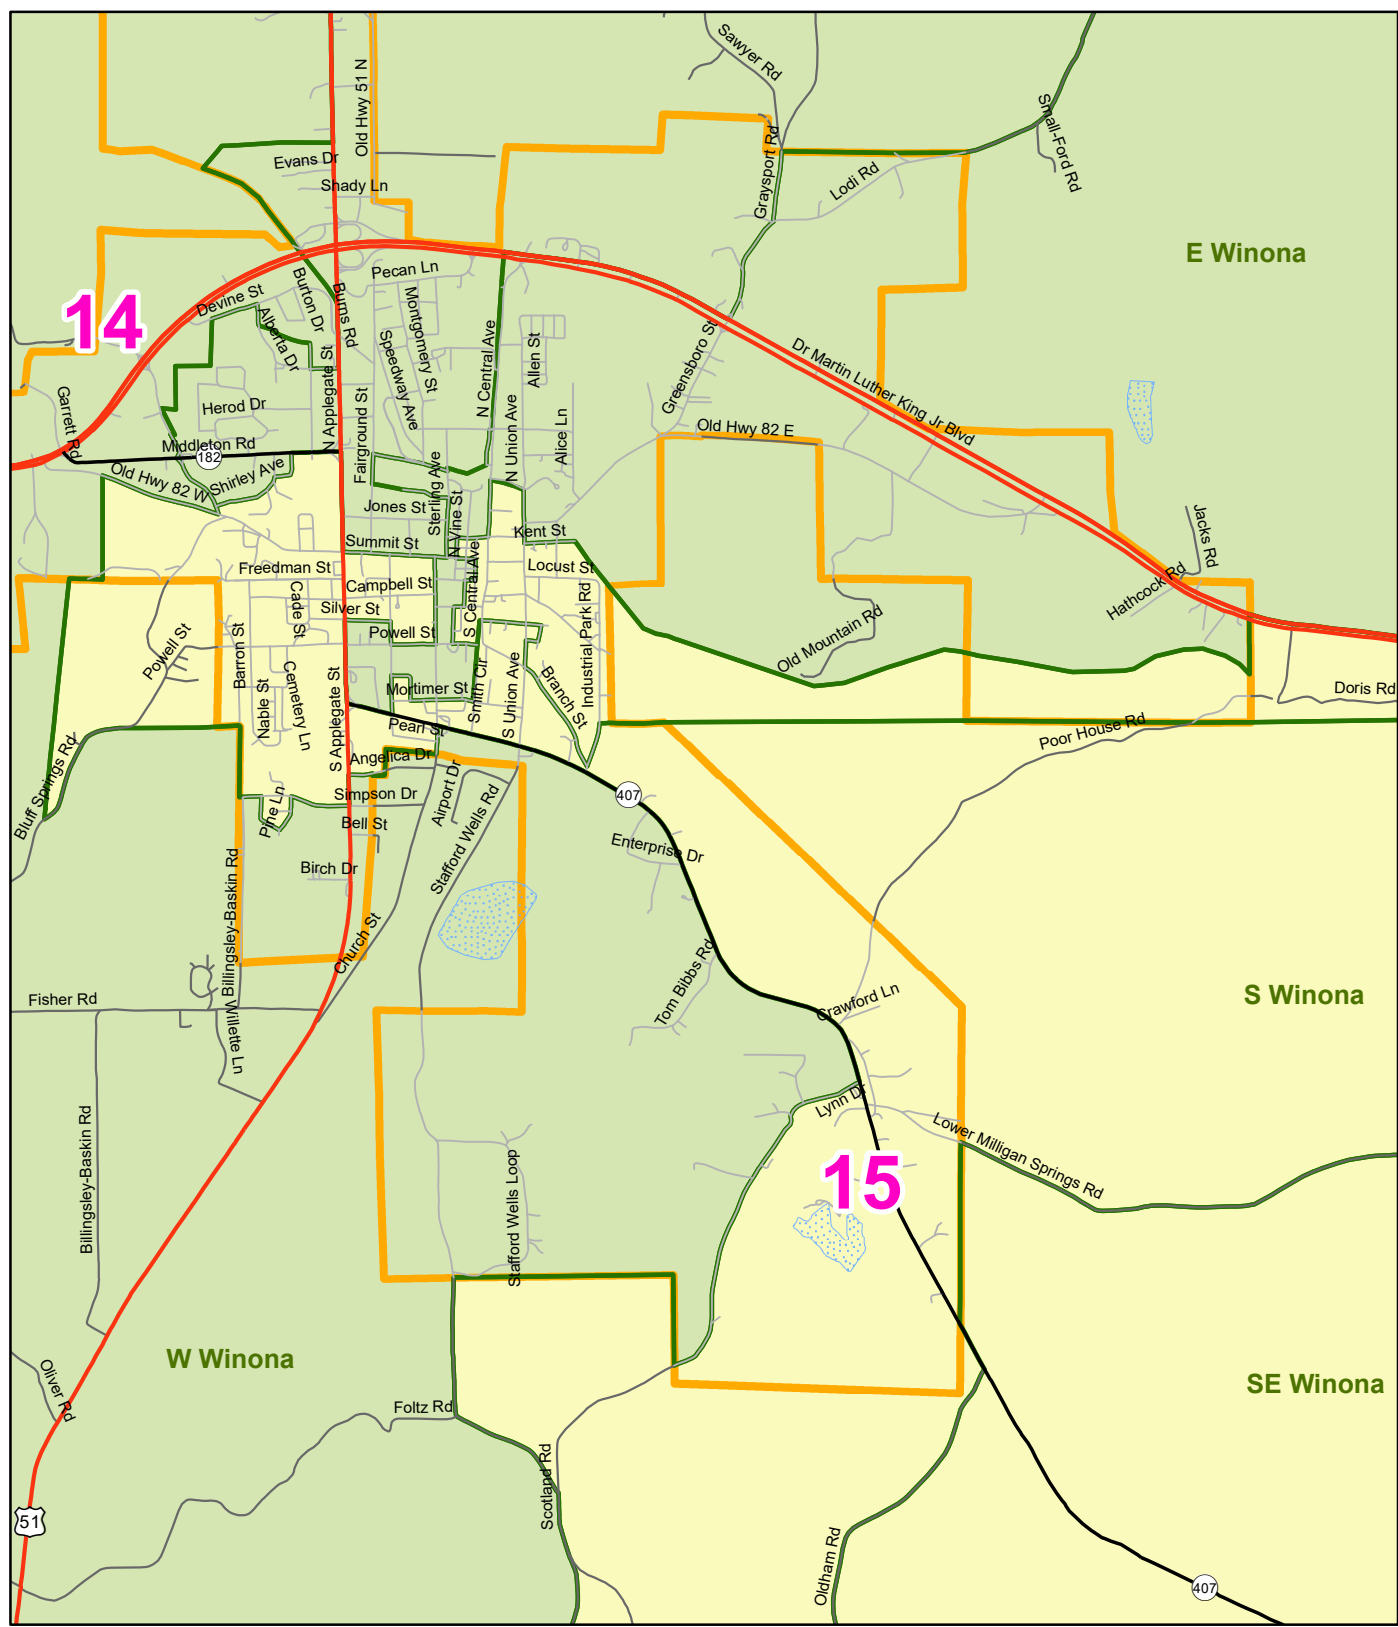

MS Senate Districts - Montgomery County

JR202 as Adopted March 29, 2022

Inset Map - Winona

- Voting Precincts
- 1 - Interstates
- 2 - US Highways
- 3 - MS Hwys (1 - 99)
- 4 - MS Hwys (100-999)
- 5 - Natchez Trace
- 6 - County Roads
- 7 - City Streets
- Rivers
- Lakes/Ponds
- Cities
- County Borders

Map prepared by MARIS 4/25/2022

Election Districts were compiled on a whole block basis by Legislative staff. Base data (roads, cities, precincts, and counties) were compiled by MARIS from 2020 U.S. Census Bureau TIGER Files. Although the information contained on this map is believed to be accurate, the Board of Trustees, State Institutions of Higher Learning/ MARIS, the Standing Joint Committee on Reapportionment make no warranties as to the completeness, accuracy, reliability or suitability of the data for any use, or for any conclusions derived from this map.