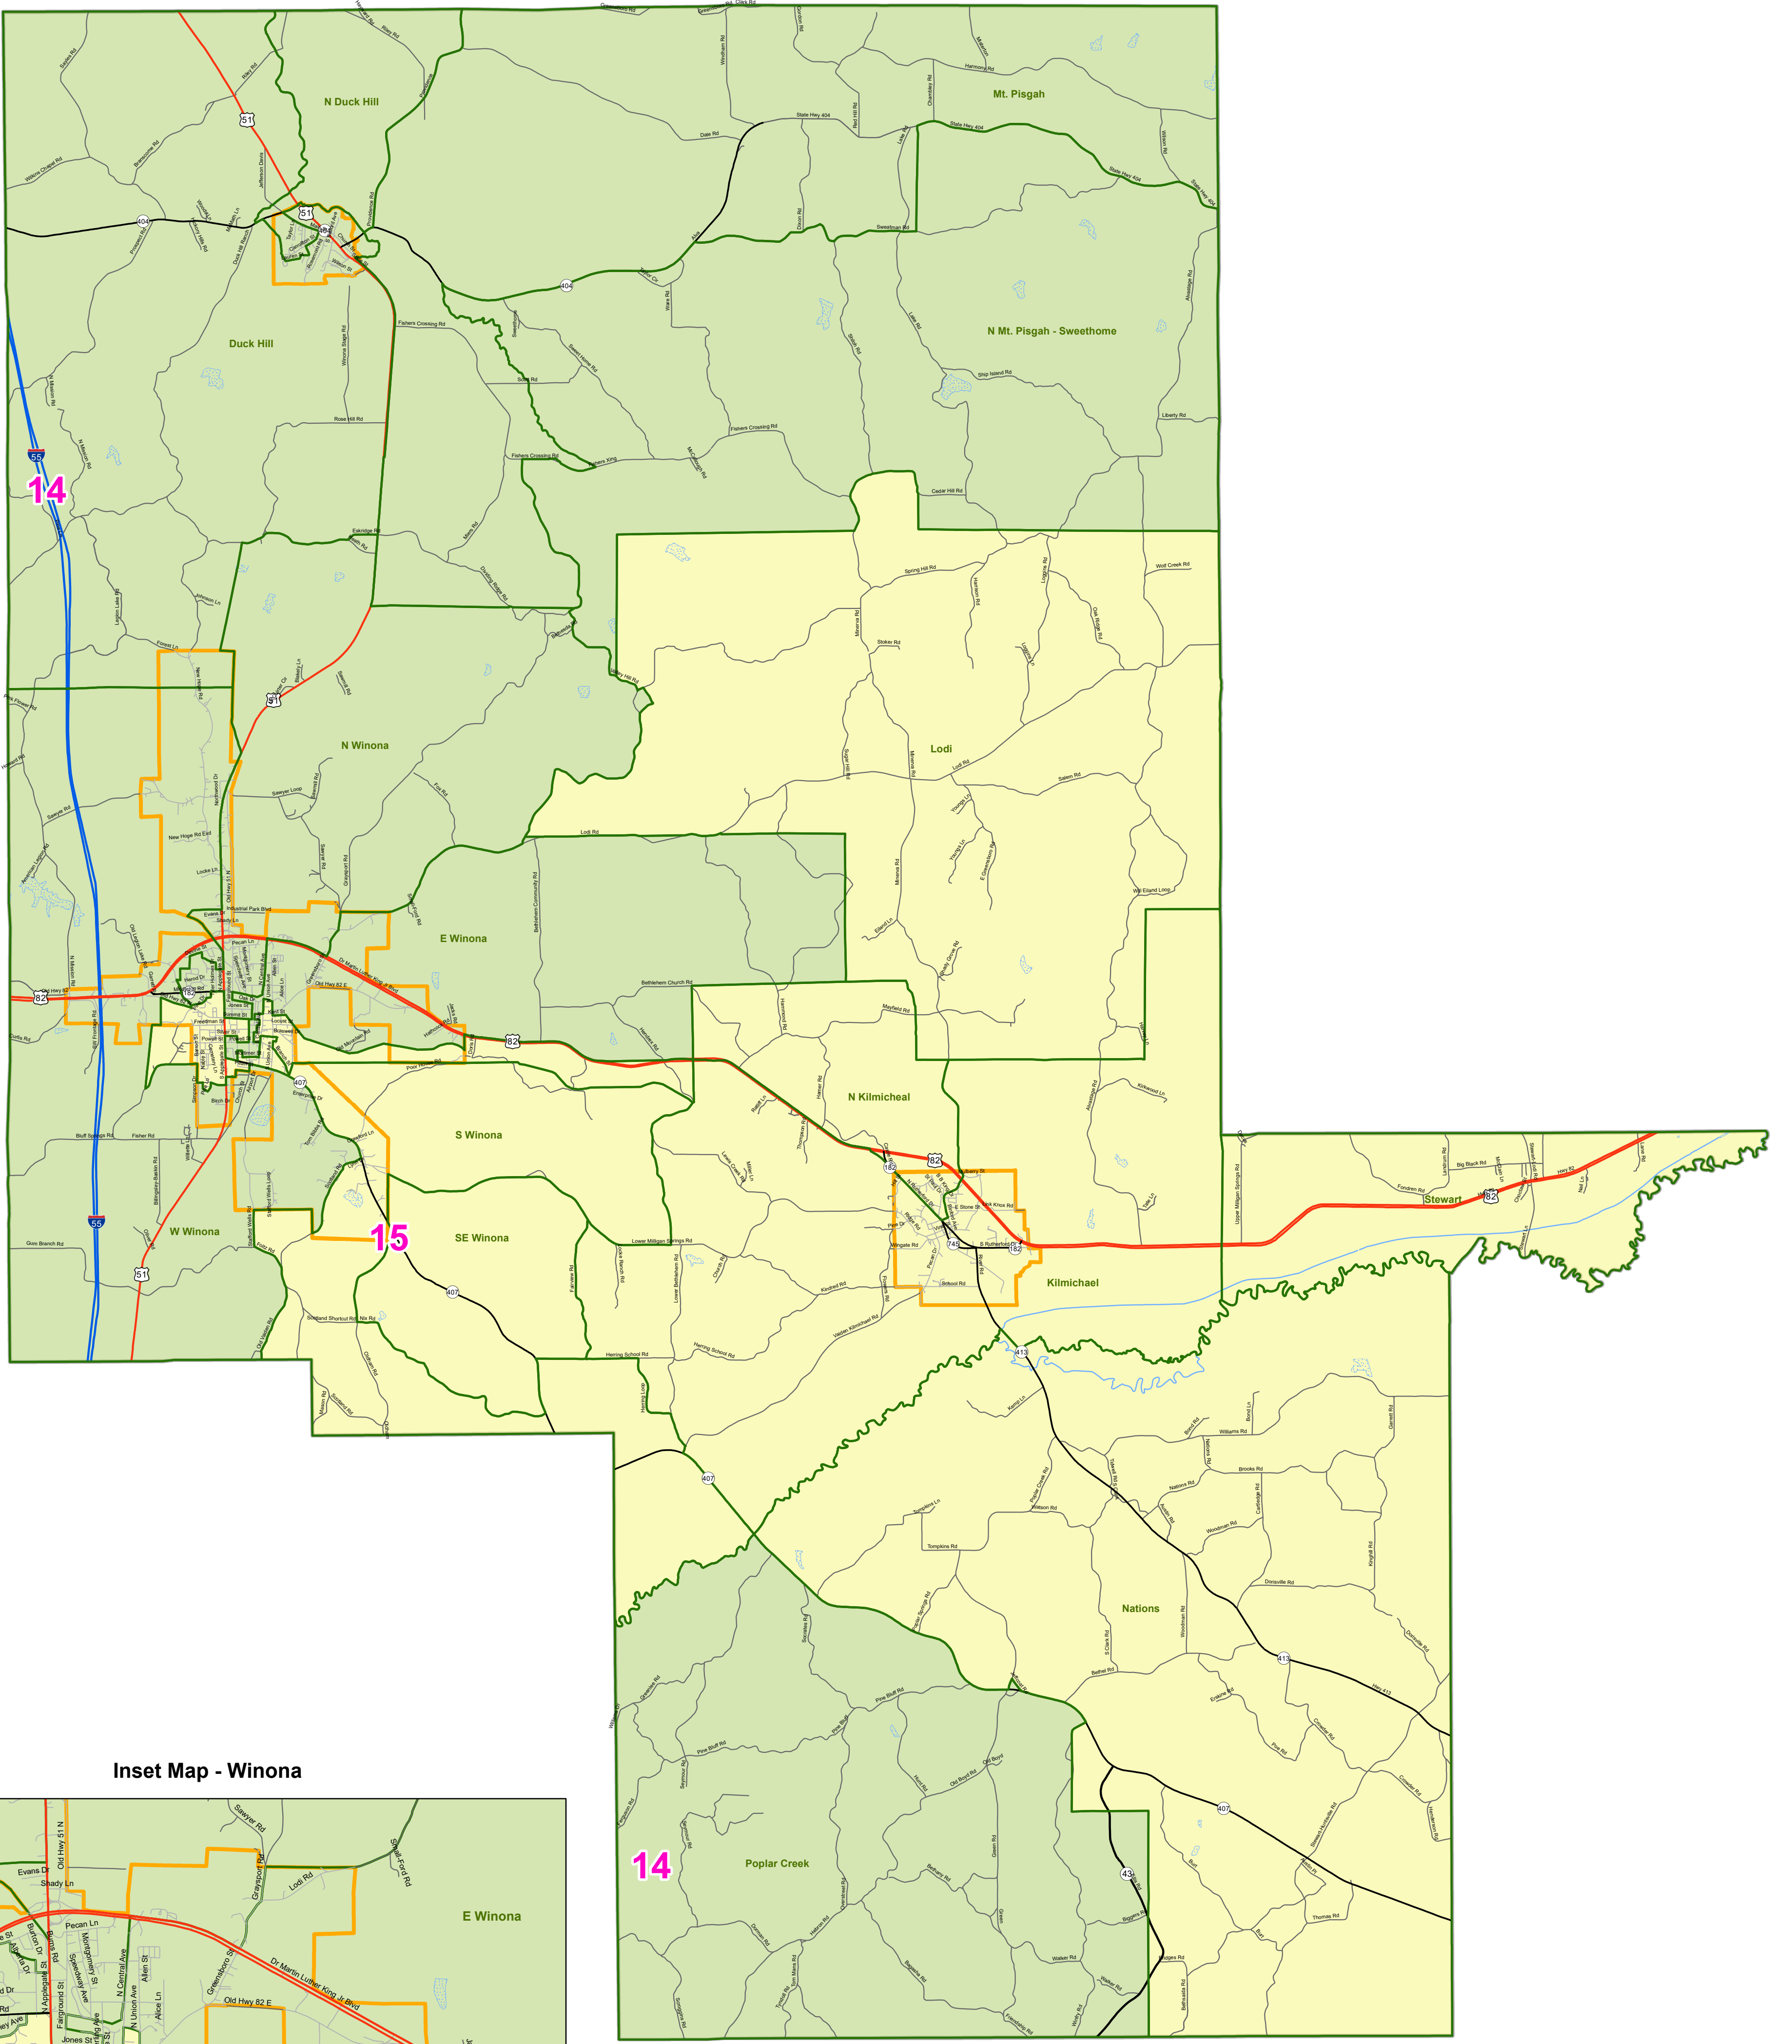

MS Senate Districts - Montgomery County

JR202 as Adopted March 29, 2022

Inset Map - Winona

- Voting Precincts
- 1 - Interstates
- 2 - US Highways
- 3 - MS Hwys (1 - 99)
- 4 - MS Hwys (100-999)
- 5 - Natchez Trace
- 6 - County Roads
- 7 - City Streets
- Rivers
- Lakes/Ponds
- Cities
- County Borders

Map prepared by MARIS 4/25/2022

Election Districts were compiled on a whole block basis by Legislative staff. Base data (roads, cities, precincts, and counties) were compiled by MARIS from 2020 U.S. Census Bureau TIGER Files. Although the information contained on this map is believed to be accurate, the Board of Trustees, State Institutions of Higher Learning/ MARIS, the Standing Joint Committee on Reapportionment make no warranties as to the completeness, accuracy, reliability or suitability of the data for any use, or for any conclusions derived from this map.