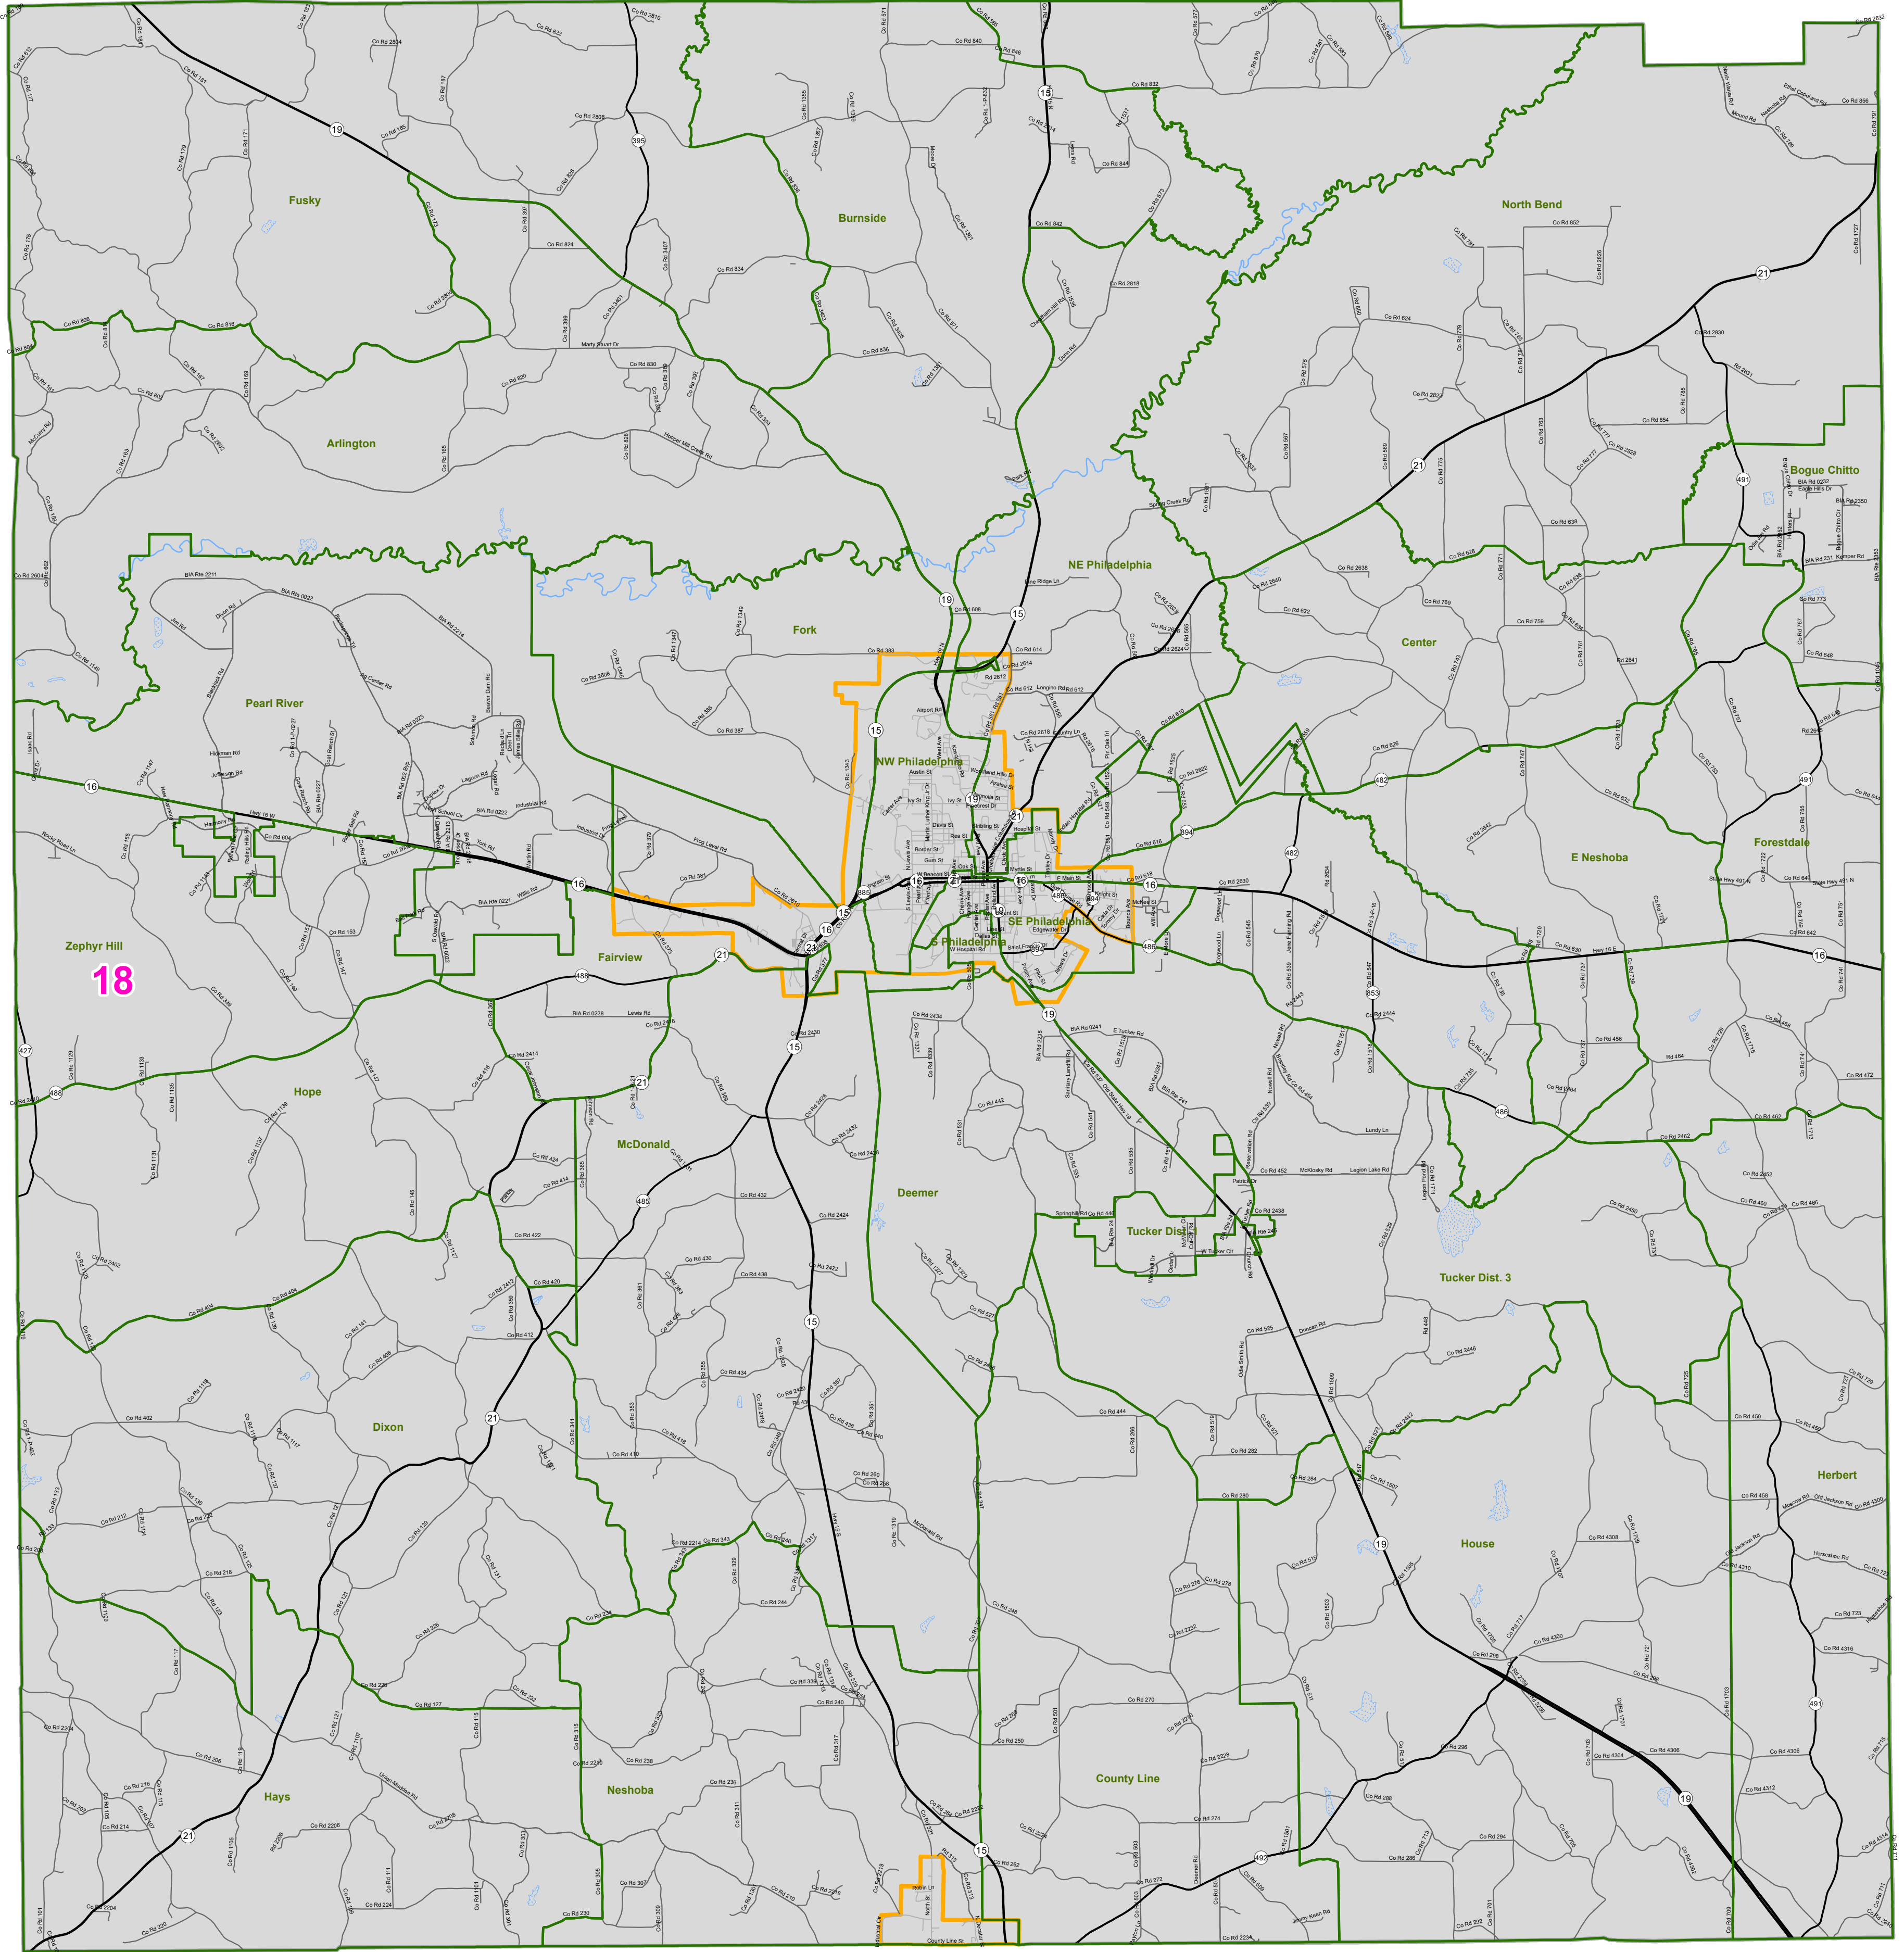

MS Senate Districts - Neshoba County

JR202 as Adopted March 29, 2022

- ▬ Voting Precincts
- ▬ 1 - Interstates
- ▬ 2 - US Highways
- ▬ 3 - MS Hwys (1-99)
- ▬ 4 - MS Hwys (100-999)
- ▬ 5 - Natchez Trace
- ▬ 6 - County Roads
- ▬ 7 - City Streets
- ▬ Rivers
- ▬ Lakes/Ponds
- ▬ Cities
- County Borders

Map prepared by MARIS 4/14/2022

Election Districts were compiled on a whole block basis by Legislative staff. Base data (roads, cities, precincts, and counties) were compiled by MARIS from 2020 U.S. Census Bureau TIGER Files. Although the information contained on this map is believed to be accurate, the Board of Trustees, State Institutions of Higher Learning/ MARIS, the Standing Joint Committee on Reapportionment make no warranties as to the completeness, accuracy, reliability or suitability of the data for any use, or for any conclusions derived from this map.