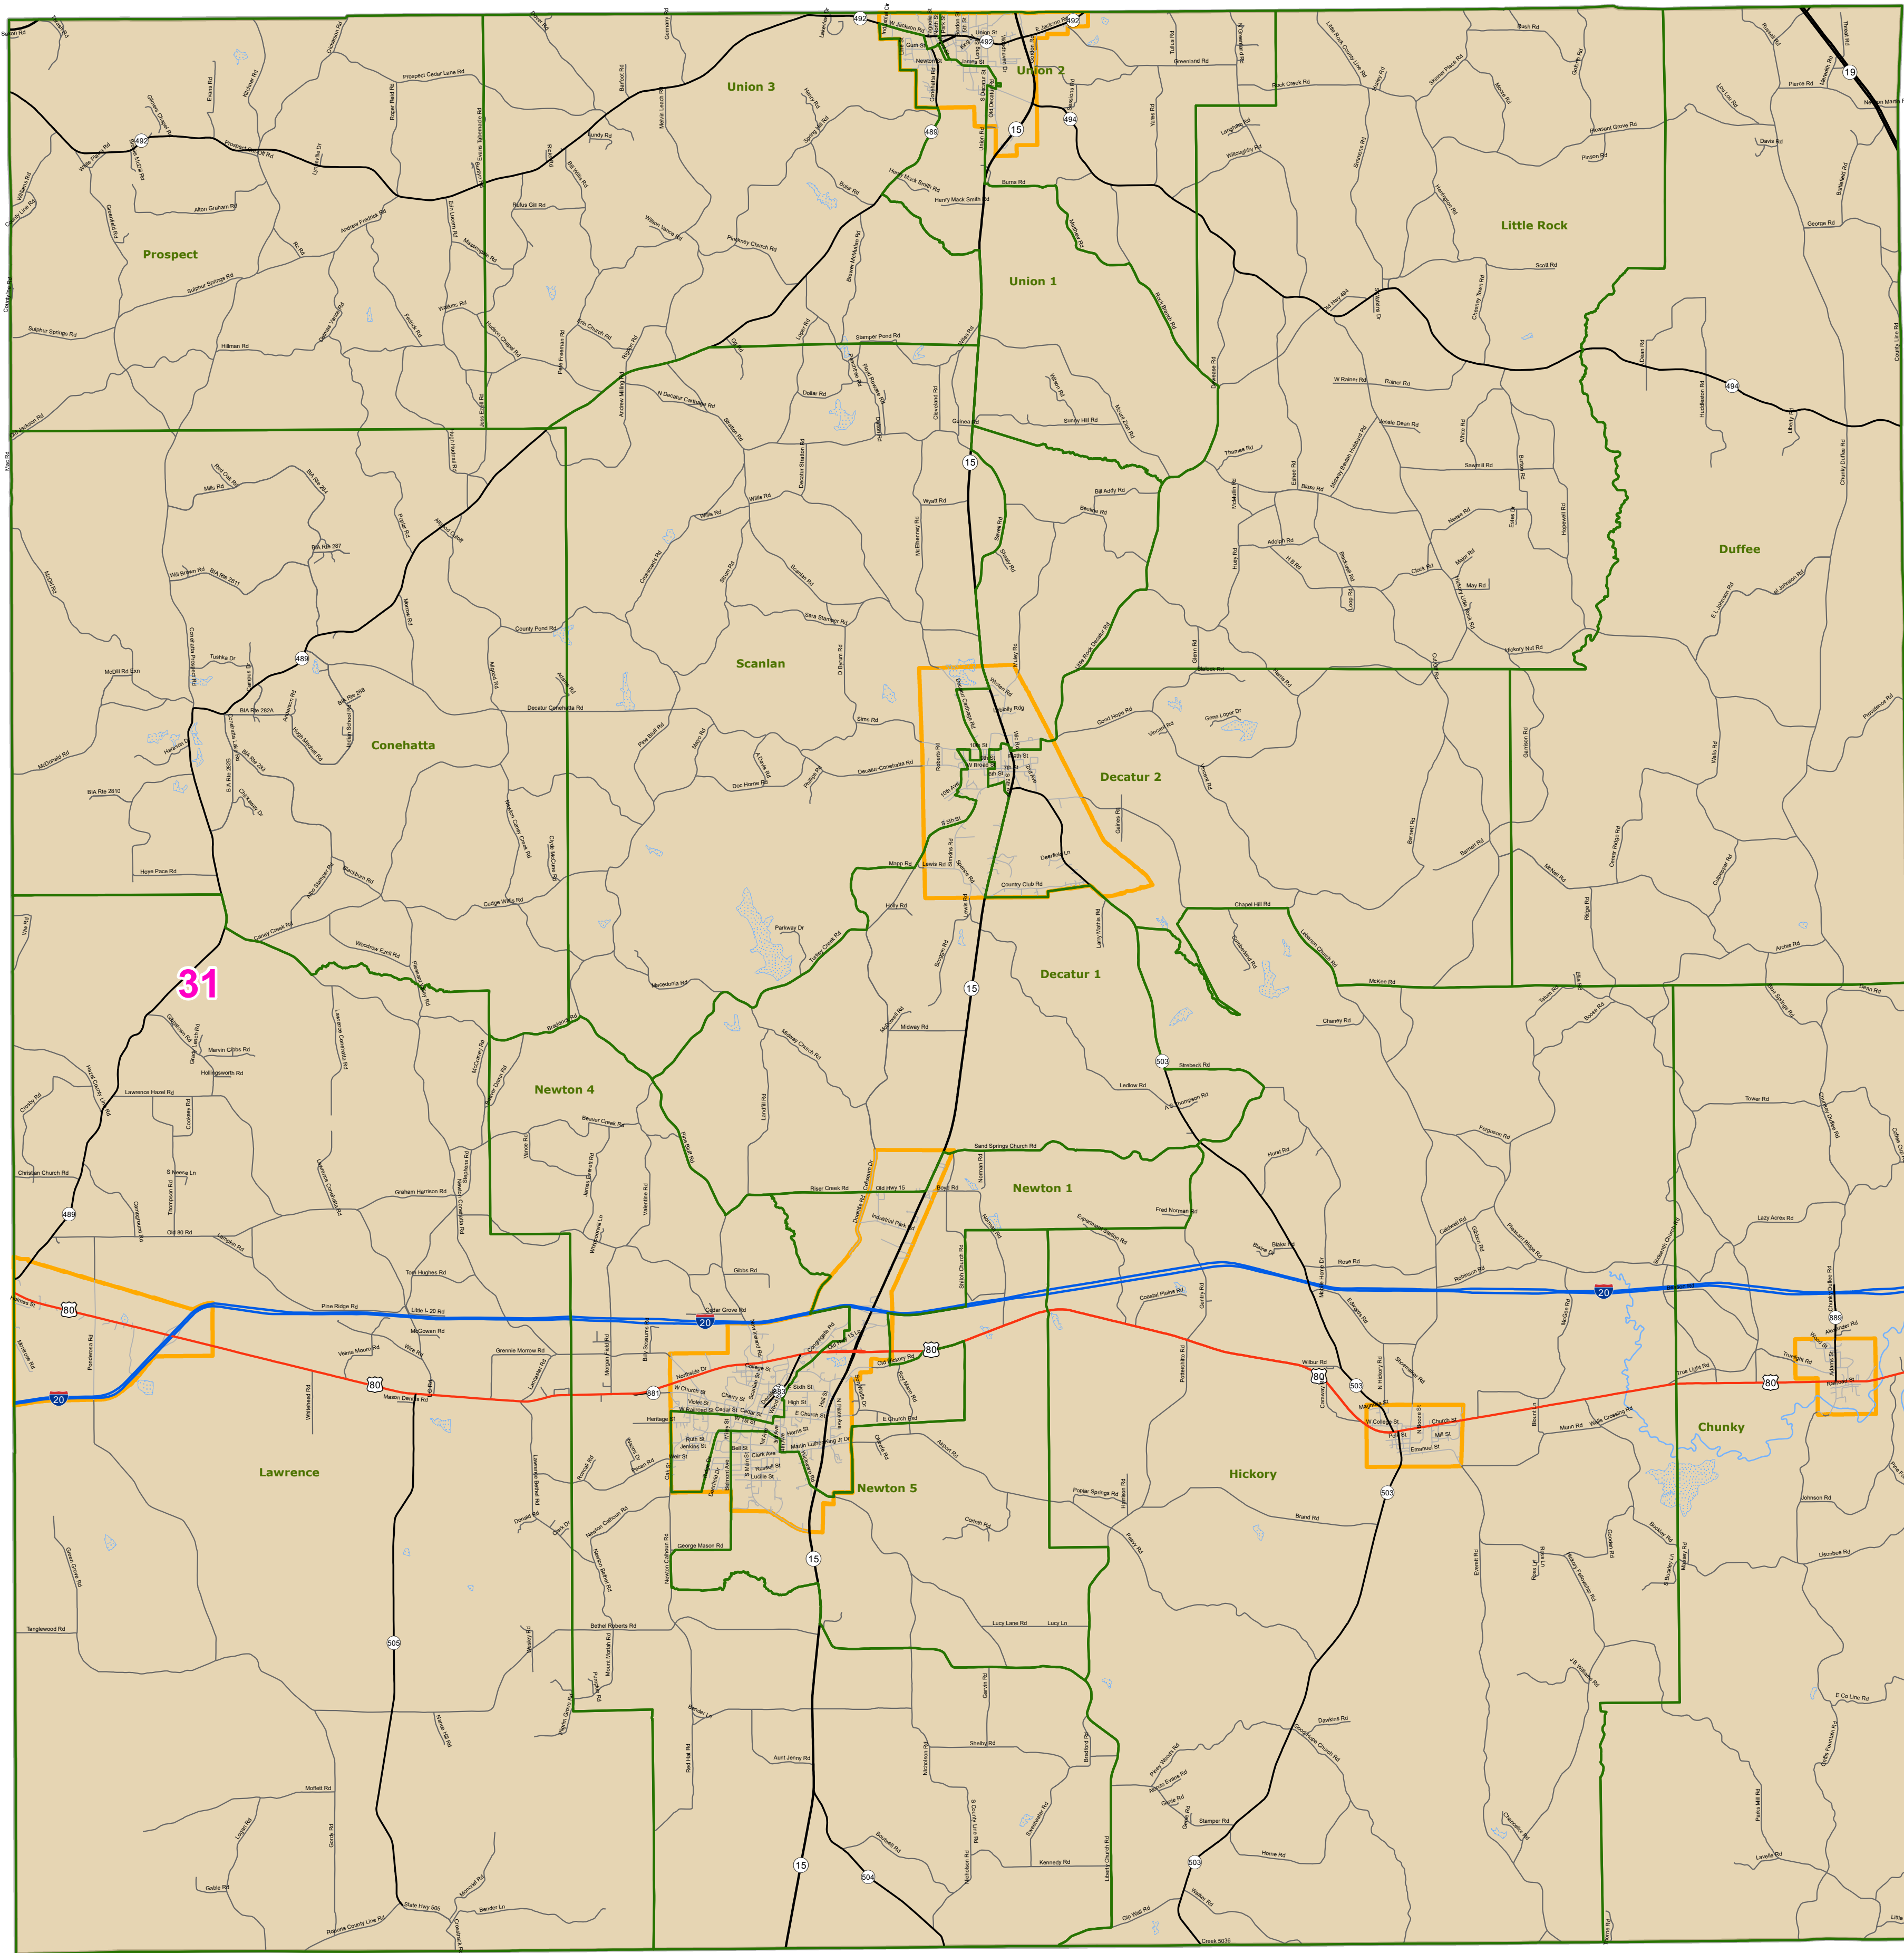

MS Senate Districts Newton County

JR202 as Adopted March 29, 2022