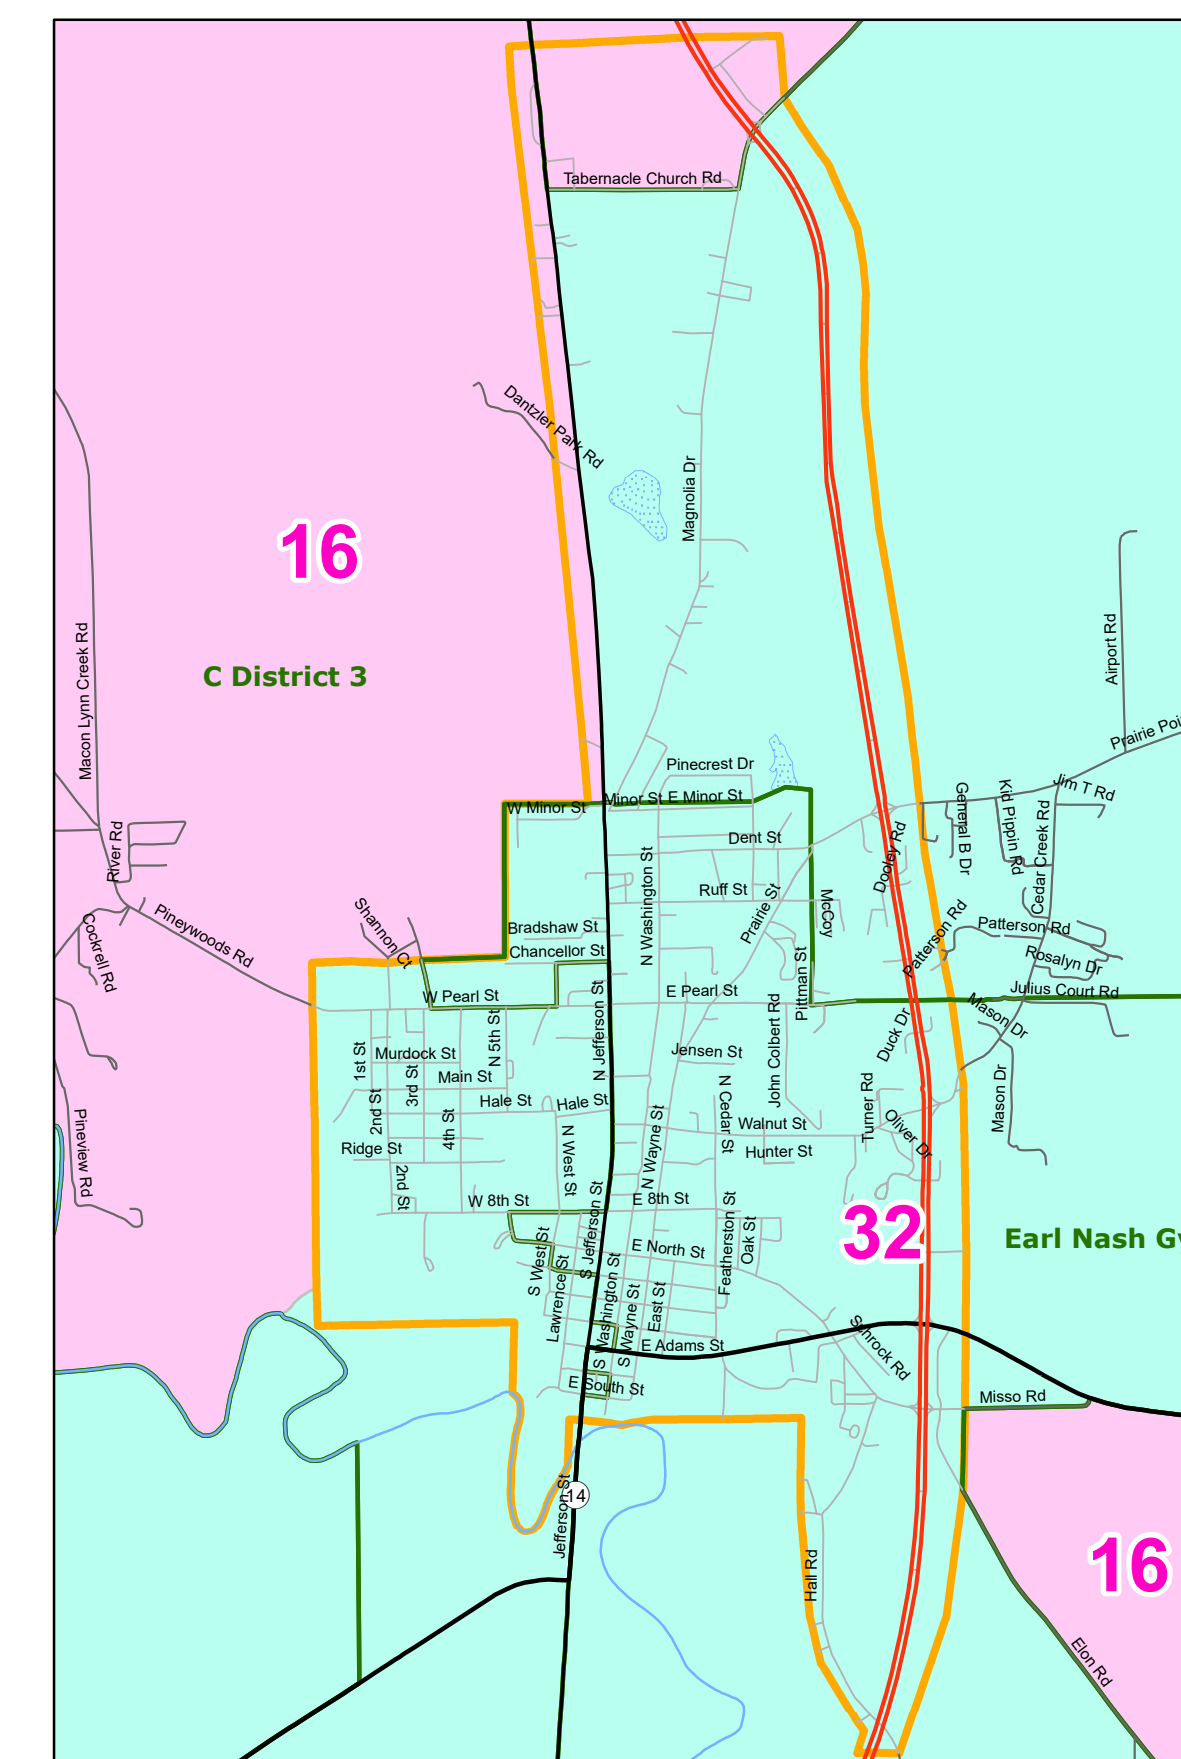

Inset Map - Macon