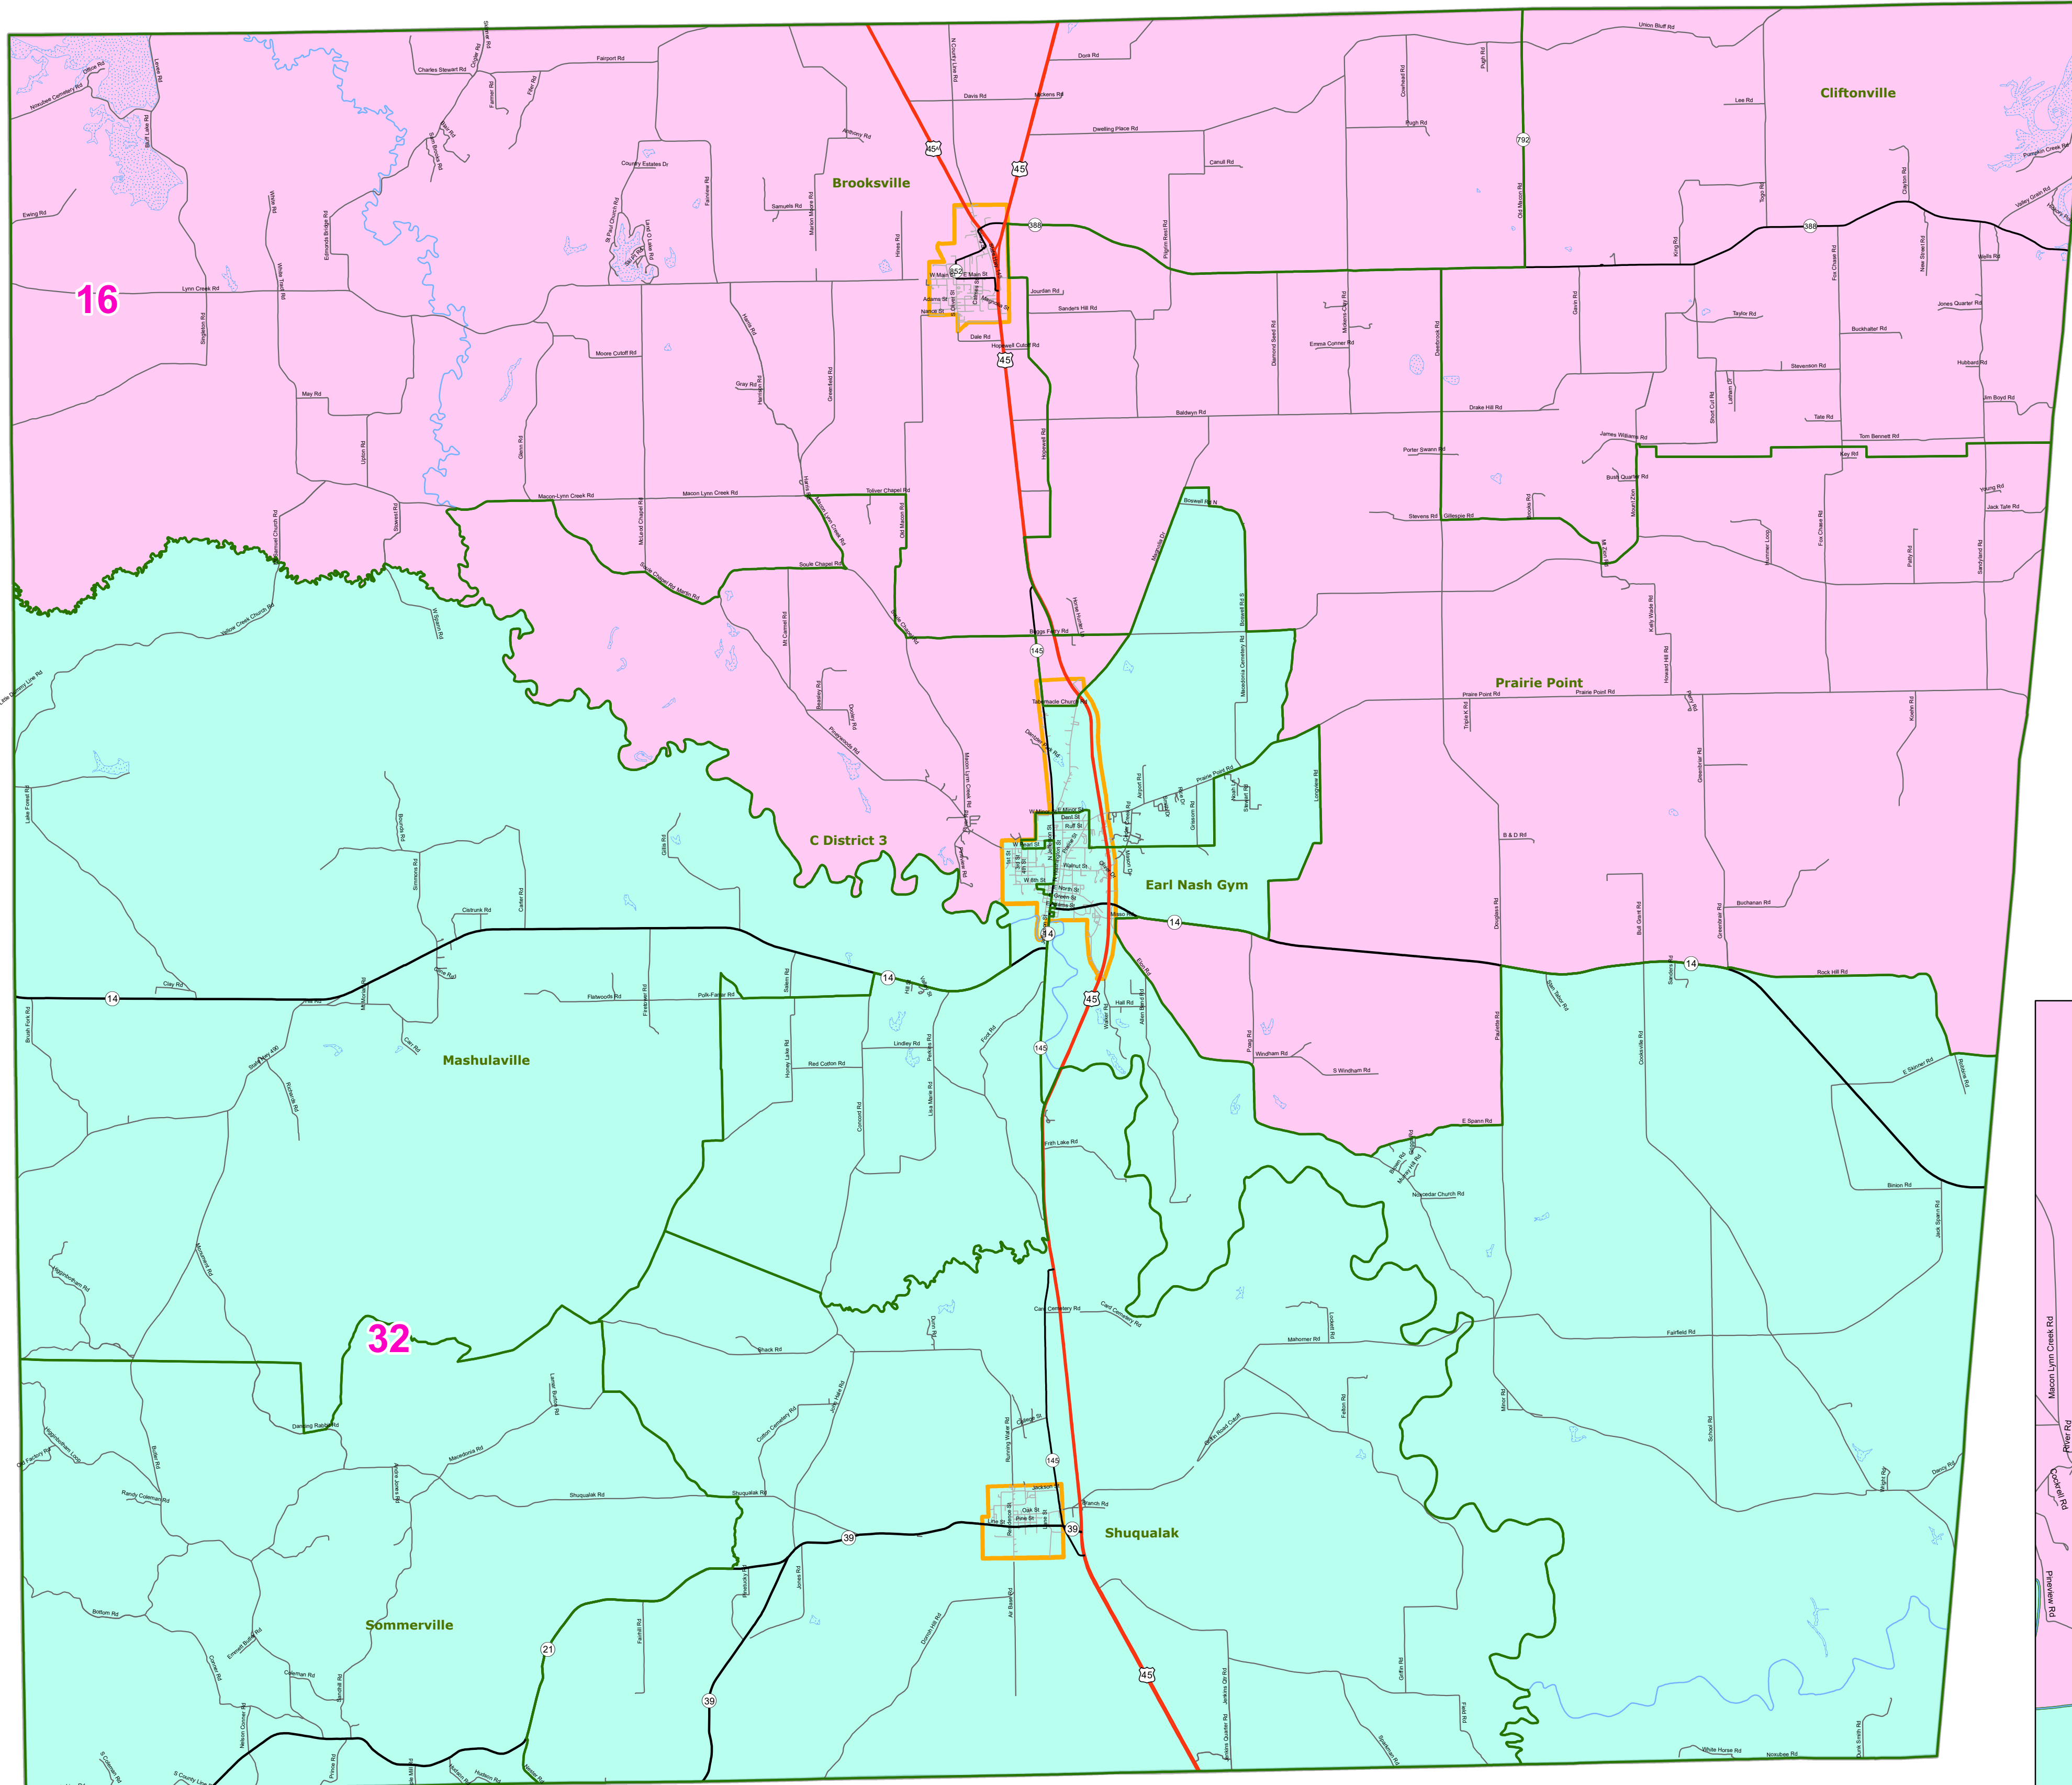

MS Senate Districts Noxubee County

JR202 as Adopted March 29, 2022

- Voting Precincts
- 1 - Interstates
- 2 - US Highways
- 3 - MS Hwys (1 -99)
- 4 - MS Hwys (100-999)
- 5 - Natchez Trace
- 6 - County Roads
- 7 - City Streets
- 8 - Trails
- Rivers
- Lakes/Ponds
- Cities
- County Borders

0 1.75 3.5 7 Miles