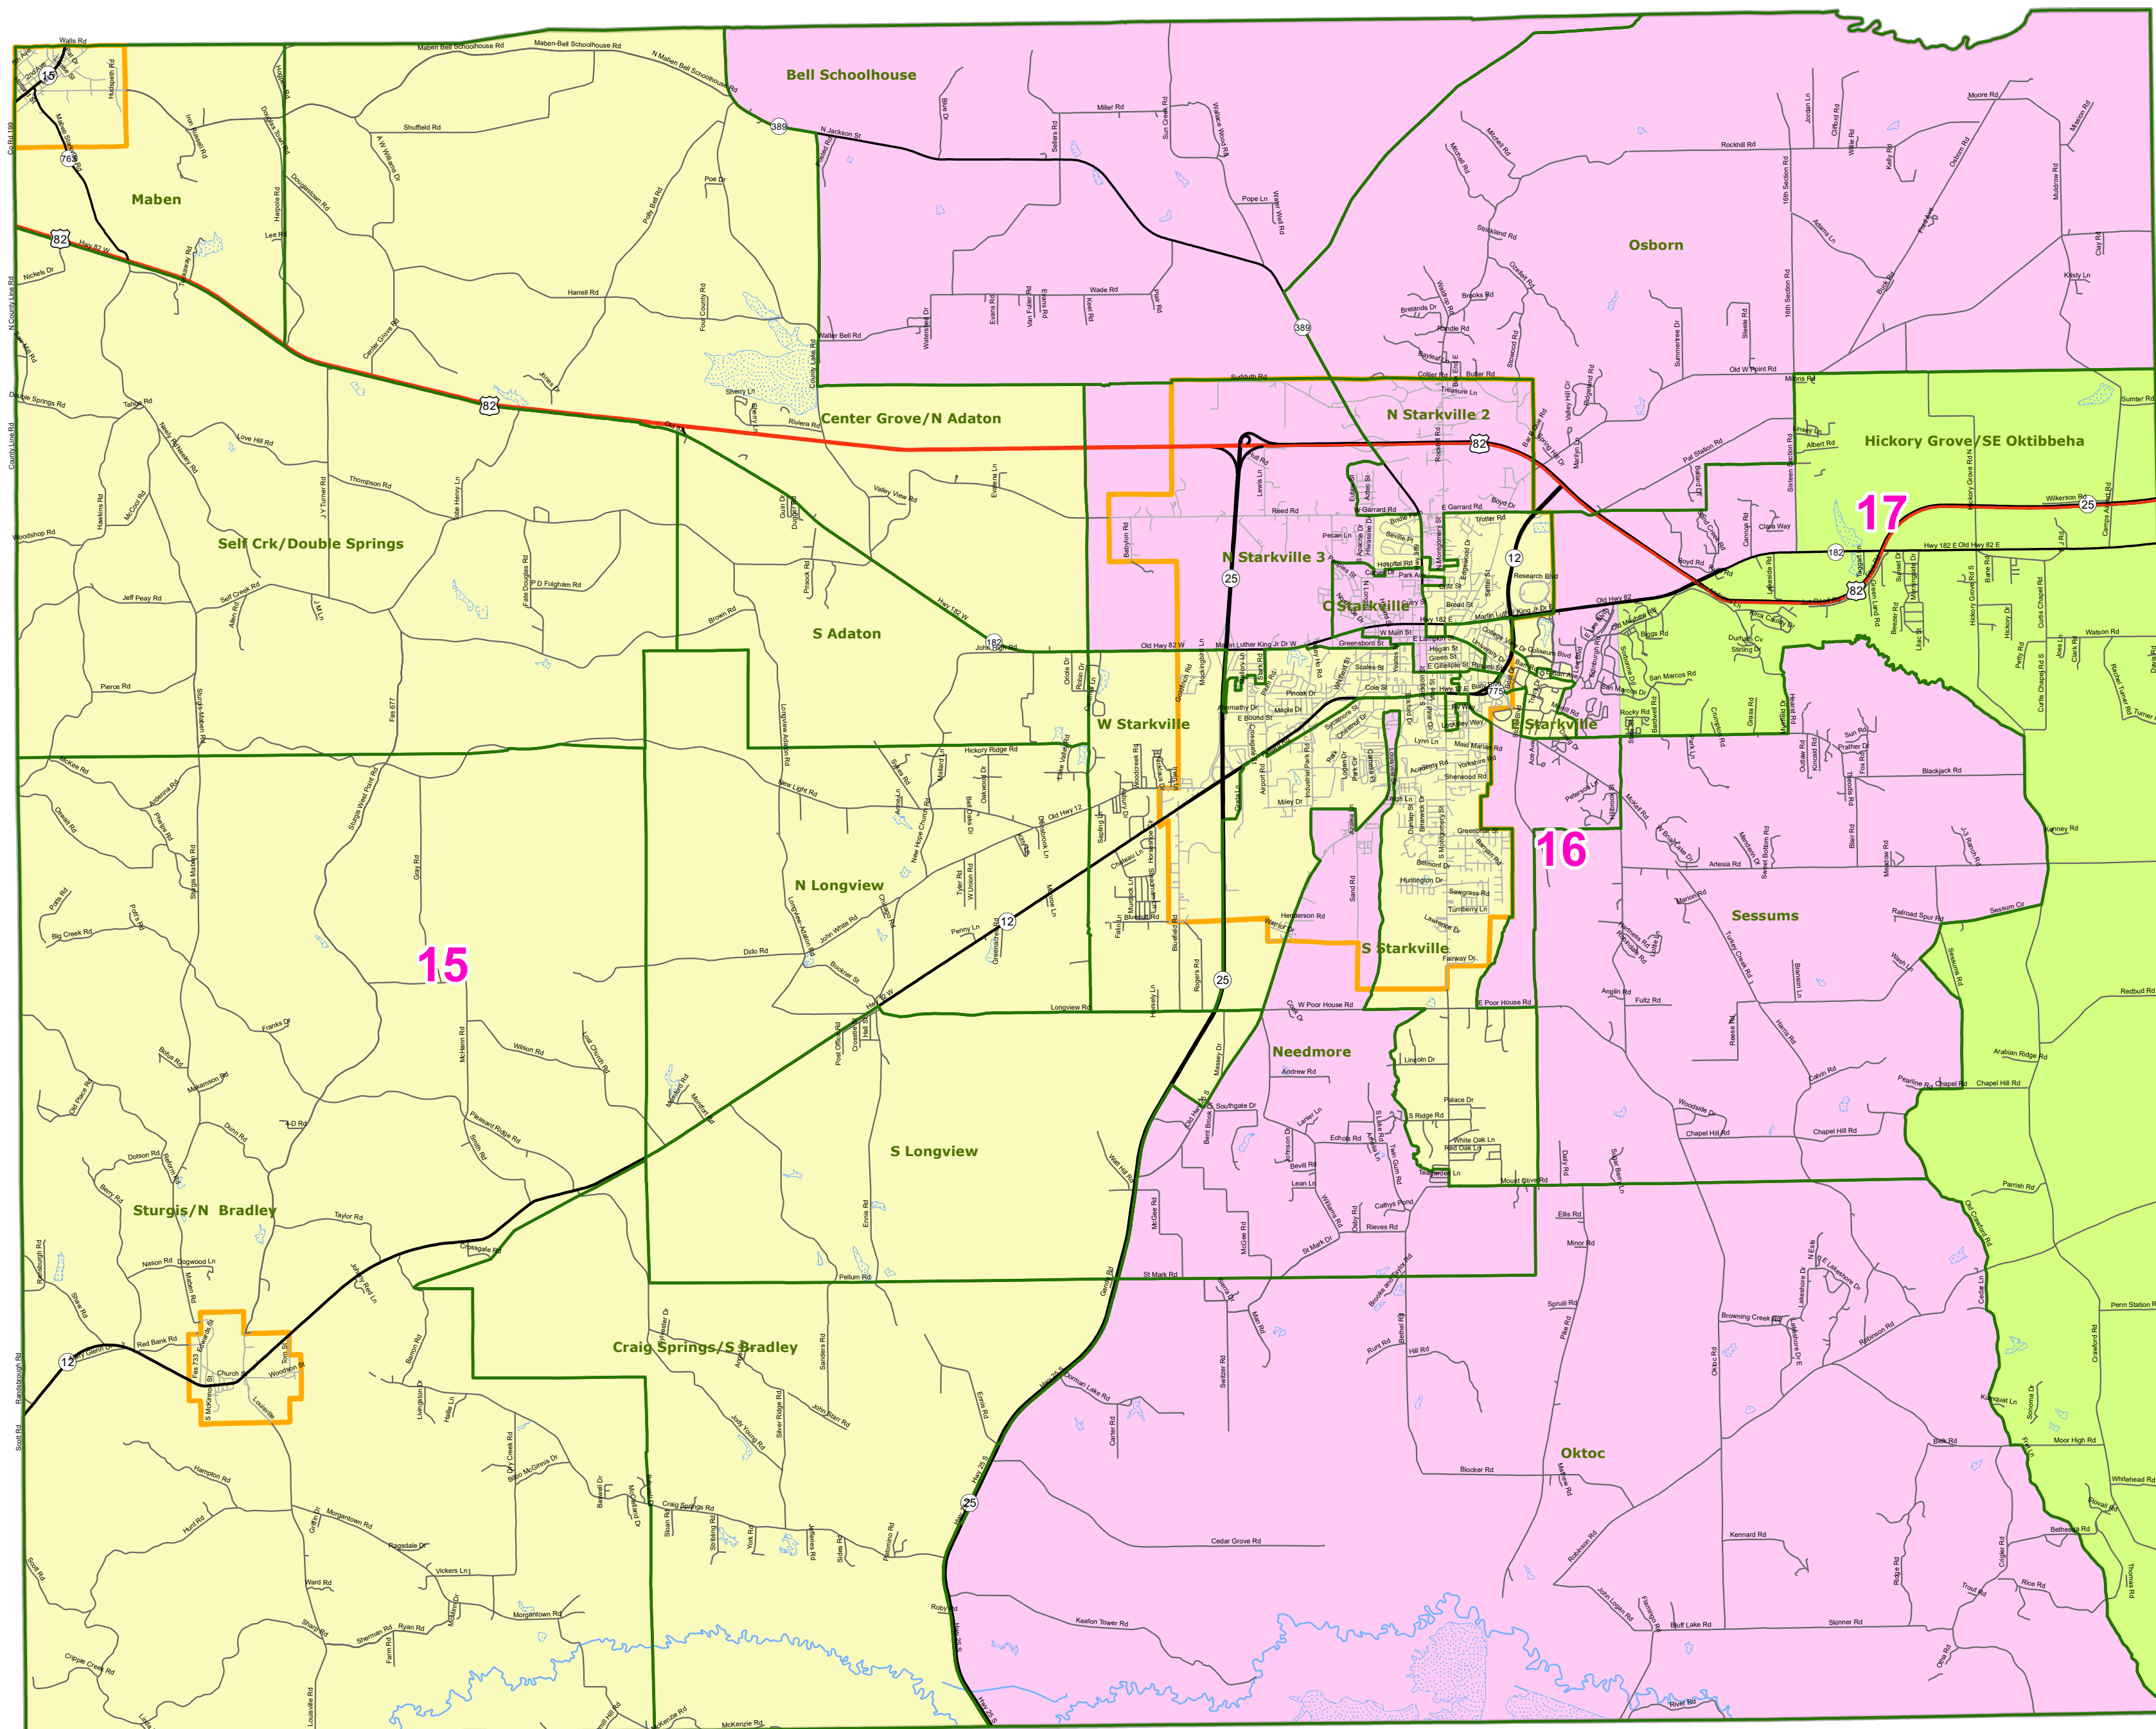

MS Senate Districts Oktibbeha County

JR202 as Adopted March 29, 2022

Inset Map - Starkville