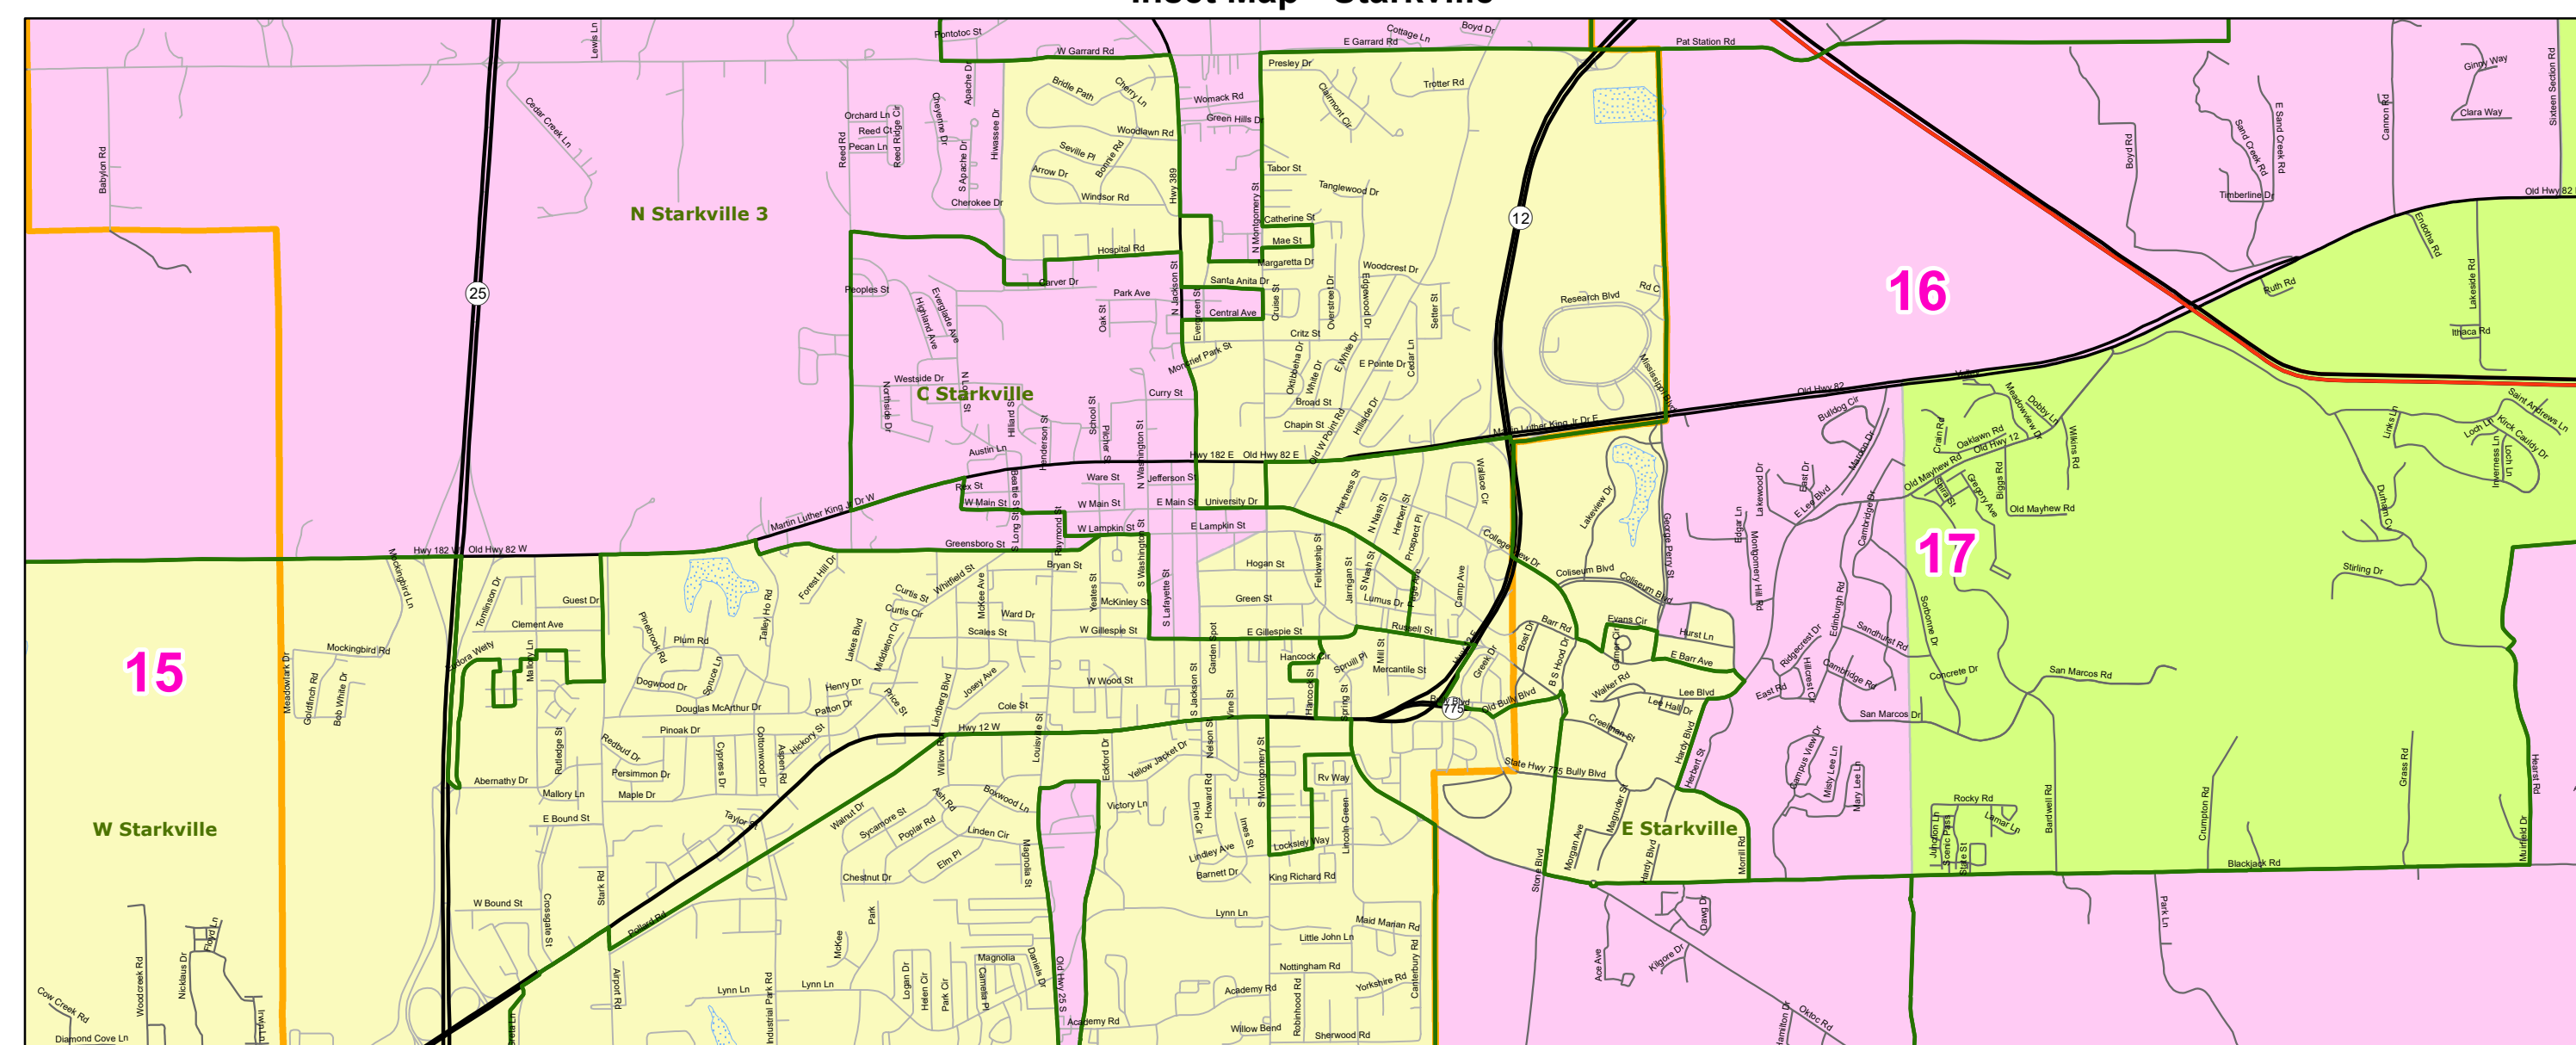

Inset Map - Starkville