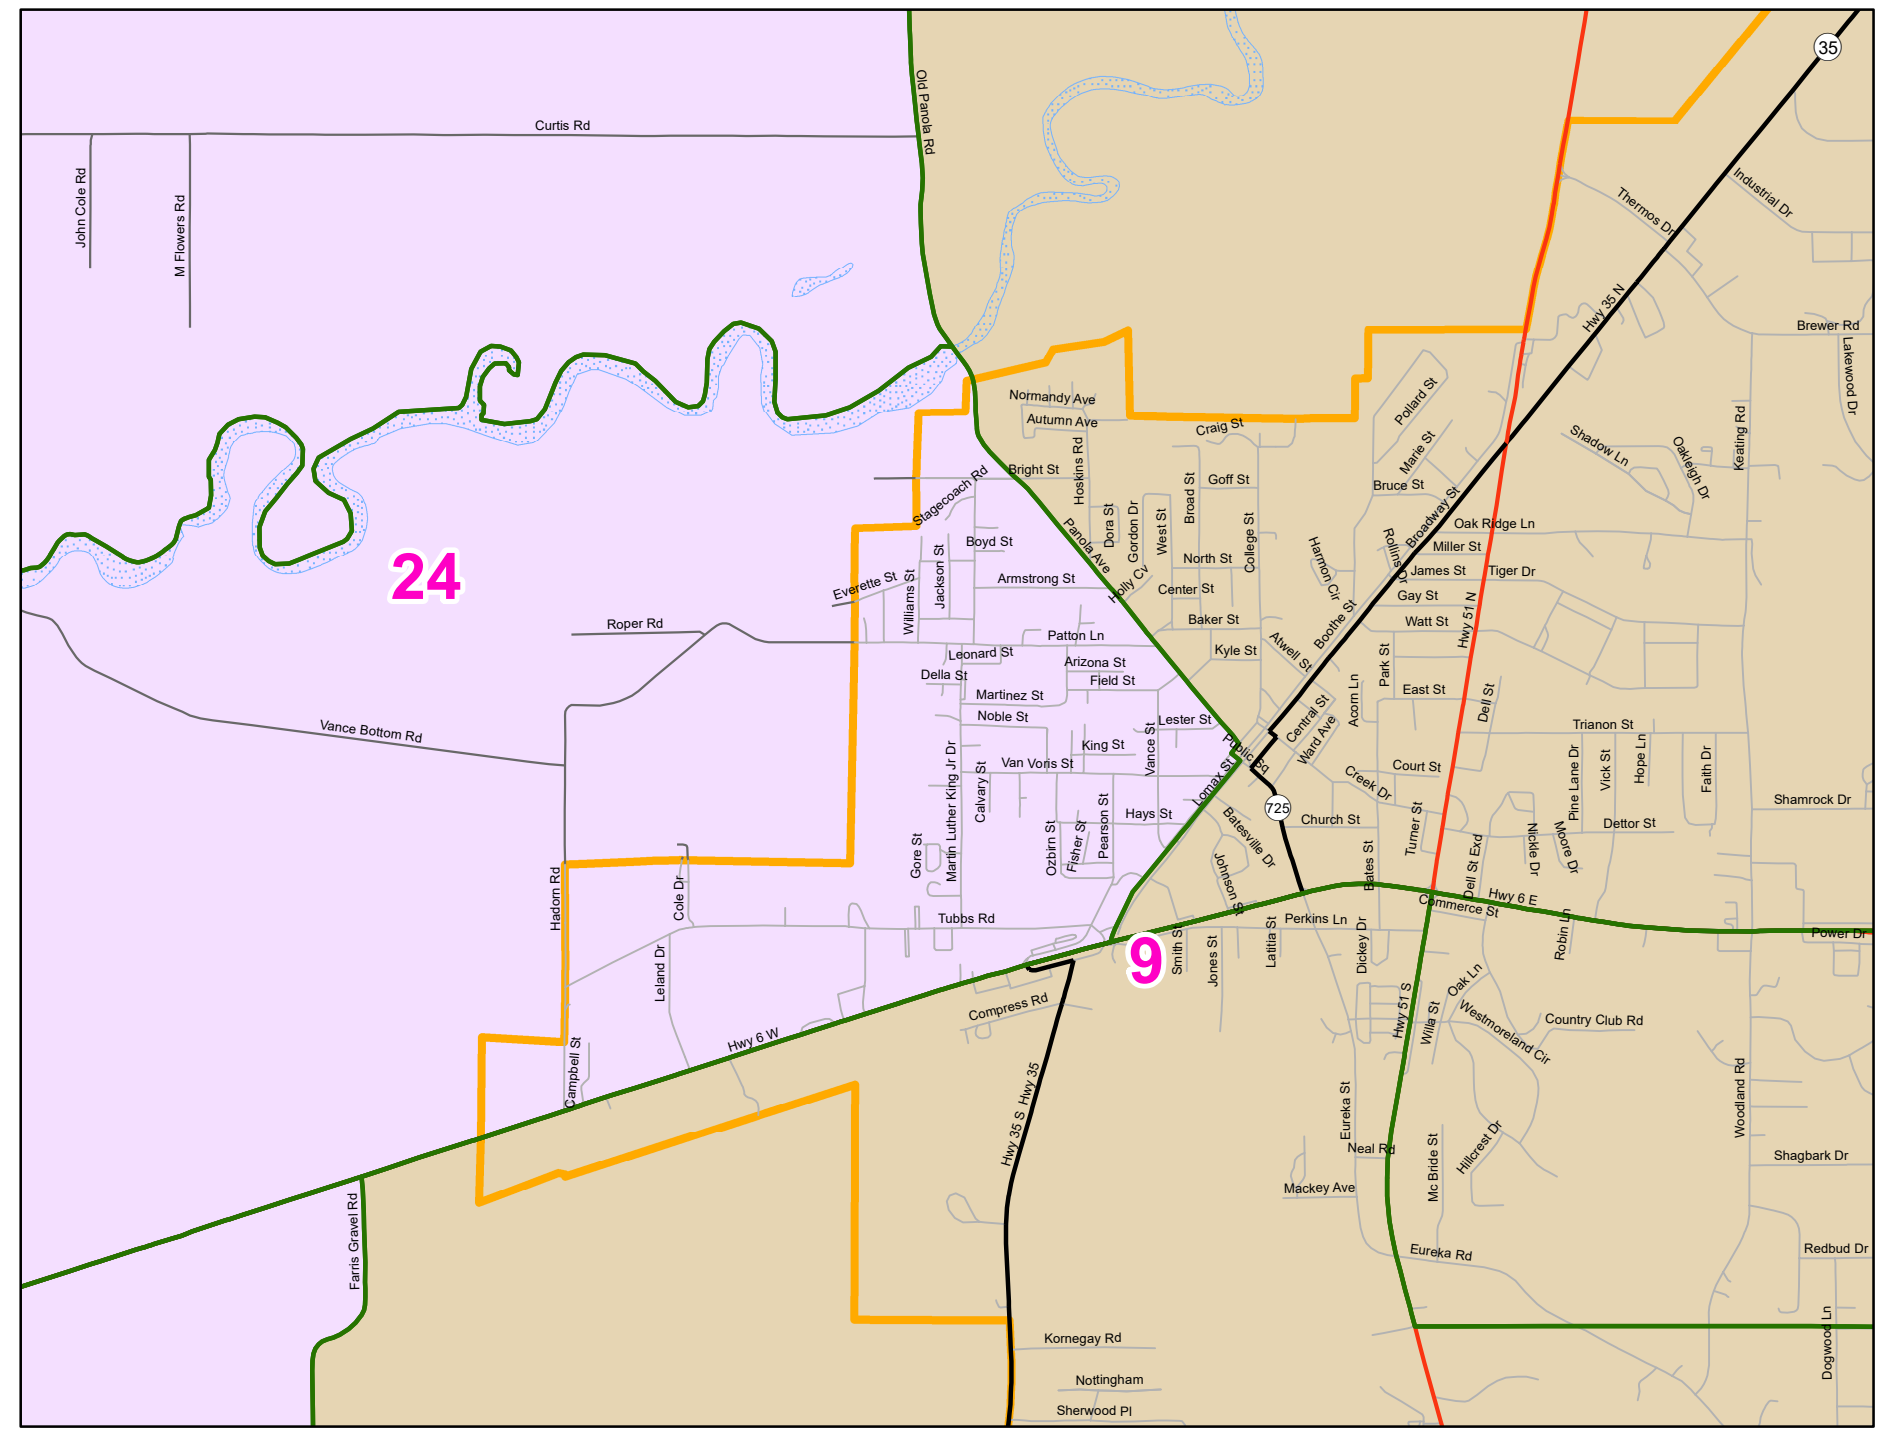

# MS Senate Districts - Panola County

JR202 as Adopted March 29, 2022

Inset Map - Sardis

Inset Map - Batesville

- Voting Precincts
- 1 - Interstates
- 2 - US Highways
- 3 - MS Hwys (1-99)
- 4 - MS Hwys (100-999)
- 5 - Natchez Trace
- 6 - County Roads
- 7 - City Streets
- Rivers
- Lakes/Ponds
- Cities
- County Borders

0 2 4 8 Miles

Map prepared by MARIS 4/19/2022

Election Districts were compiled on a whole block basis by Legislative staff. Base data (roads, cities, precincts, and counties) were compiled by MARIS from 2020 U.S. Census Bureau TIGER Files. Although the information contained on this map is believed to be accurate, the Board of Trustees, State Institutions of Higher Learning/ MARIS, the Standing Joint Committee on Reapportionment make no warranties as to the completeness, accuracy, reliability or suitability of the data for any use, or for any conclusions derived from this map.