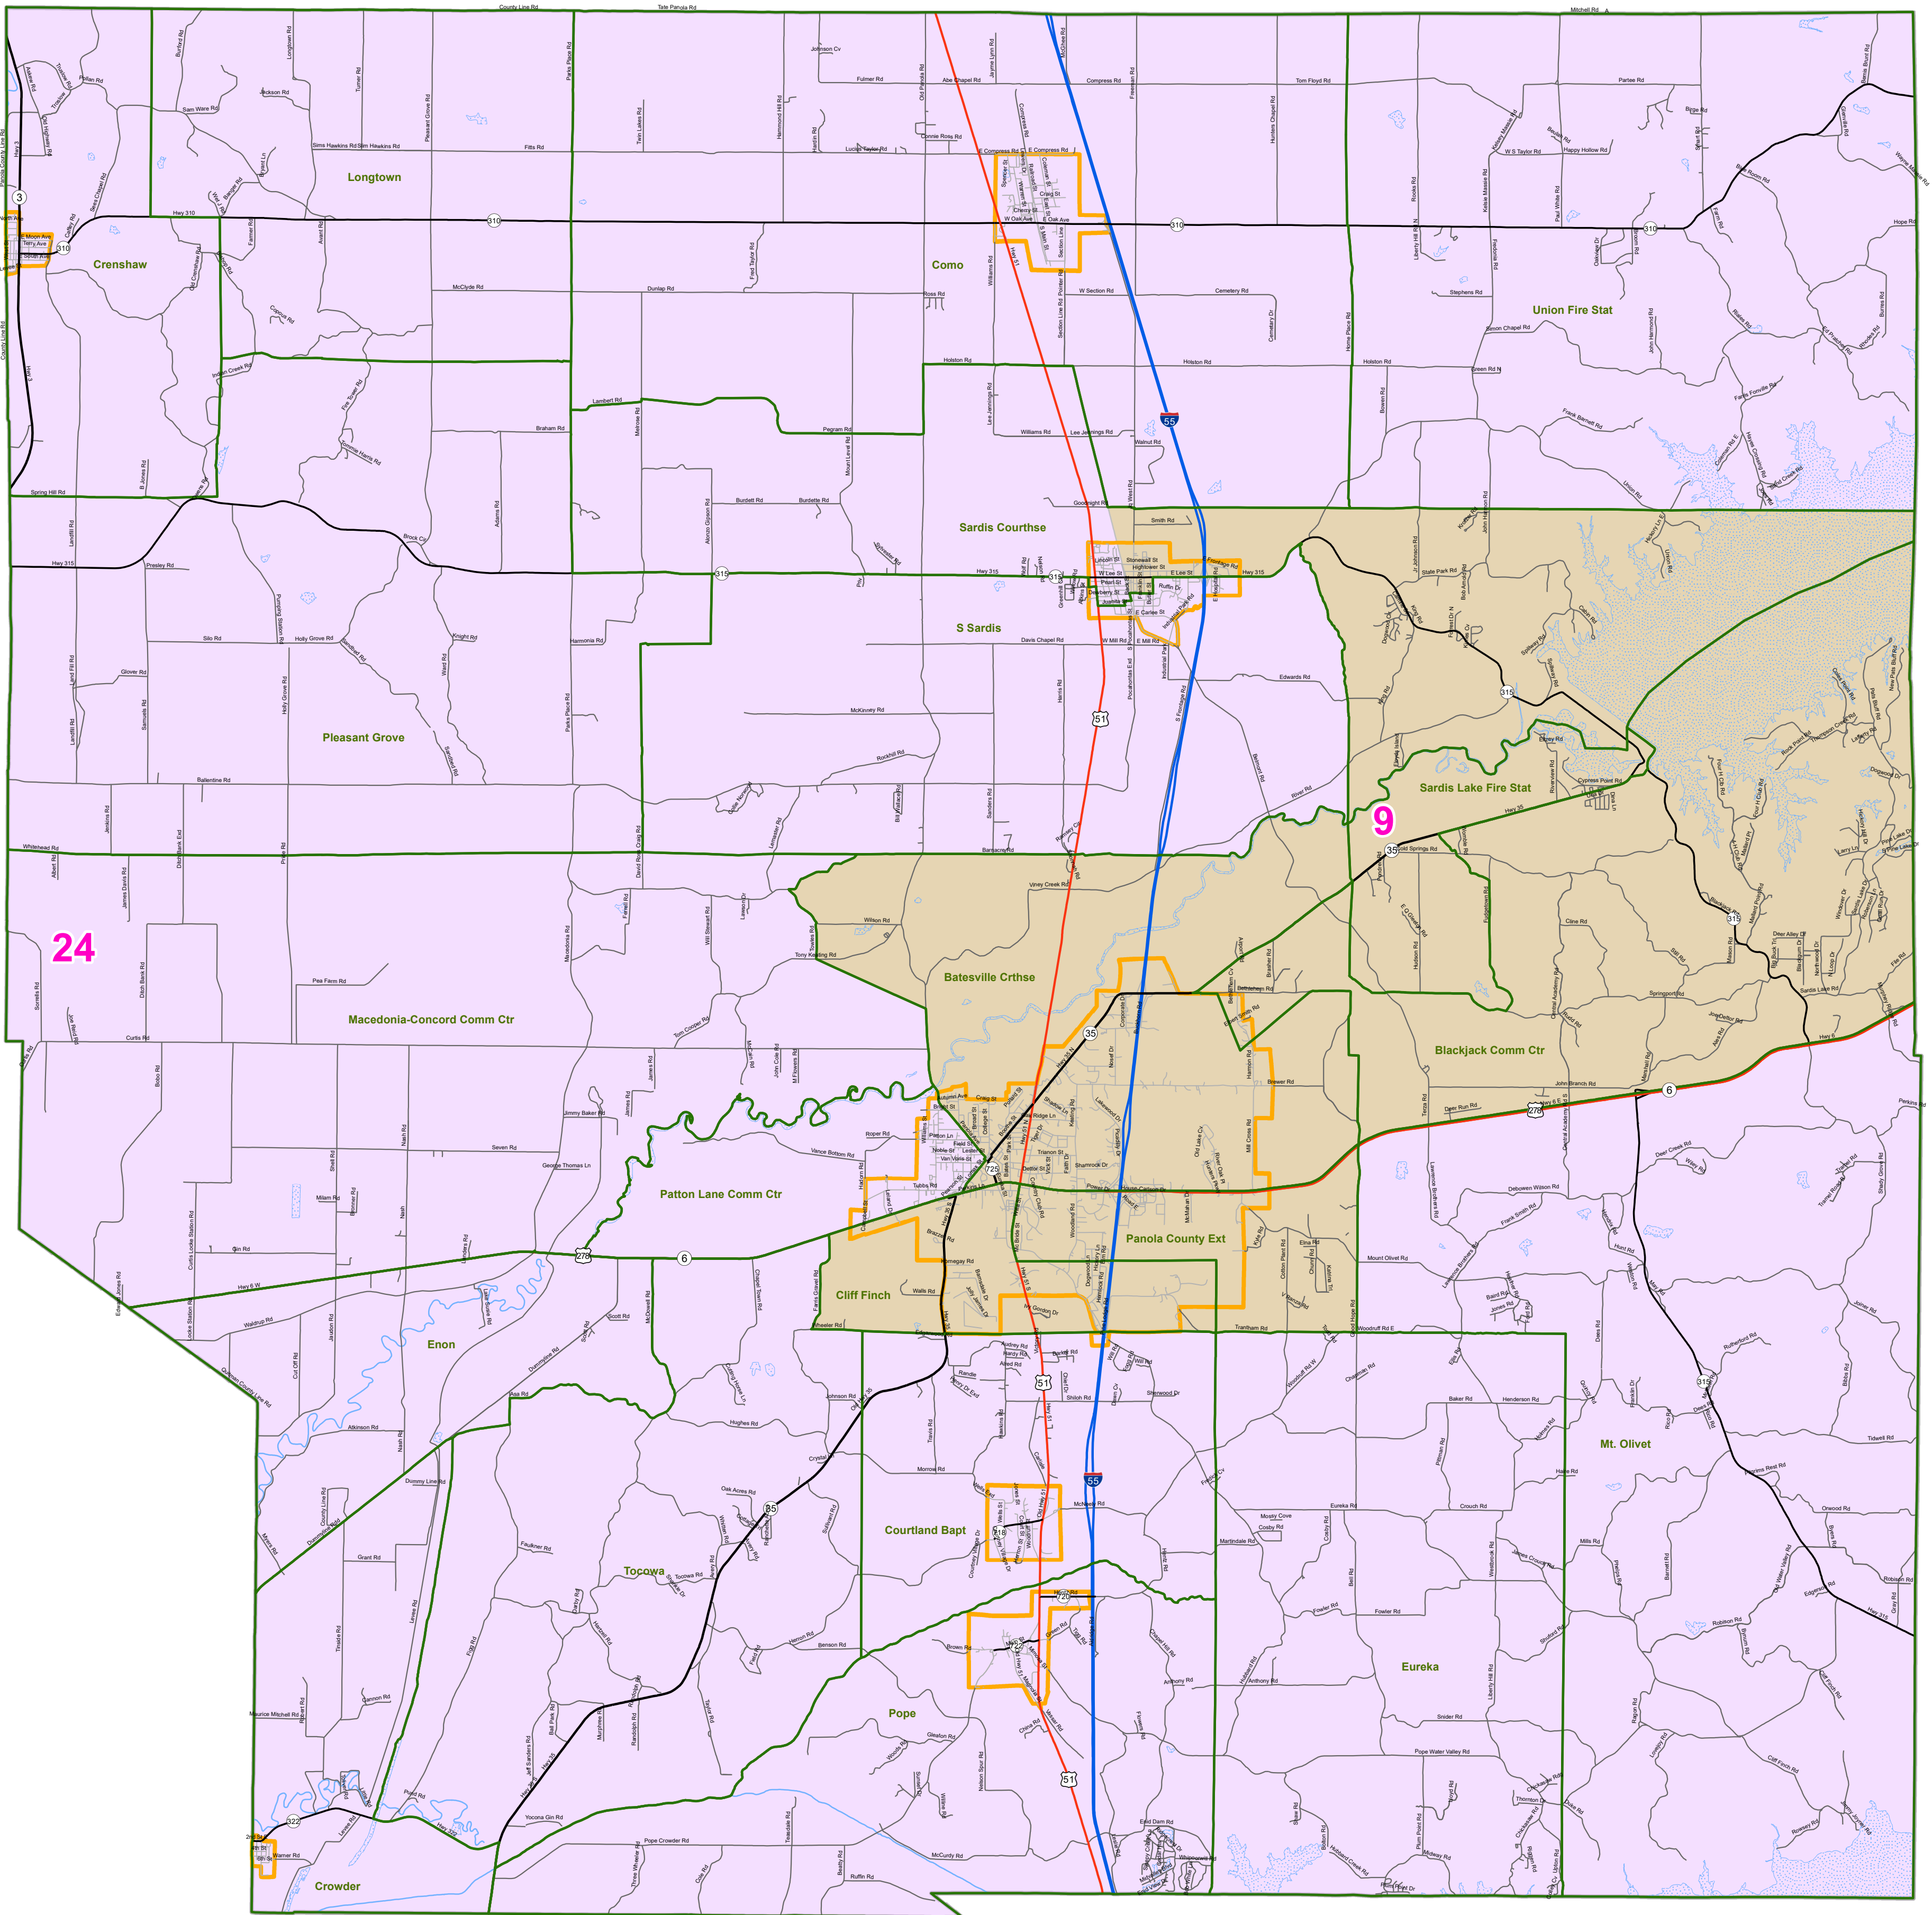

# MS Senate Districts - Panola County

JR202 as Adopted March 29, 2022

Inset Map - Sardis

Inset Map - Batesville

- Voting Precincts
- 1 - Interstates
- 2 - US Highways
- 3 - MS Hwys (1-99)
- 4 - MS Hwys (100-999)
- 5 - Natchez Trace
- 6 - County Roads
- 7 - City Streets
- Rivers
- Lakes/Ponds
- Cities
- County Borders

0 2 4 8 Miles

Map prepared by MARIS 4/19/2022

Election Districts were compiled on a whole block basis by Legislative staff. Base data (roads, cities, precincts, and counties) were compiled by MARIS from 2020 U.S. Census Bureau TIGER Files. Although the information contained on this map is believed to be accurate, the Board of Trustees, State Institutions of Higher Learning/ MARIS, the Standing Joint Committee on Reapportionment make no warranties as to the completeness, accuracy, reliability or suitability of the data for any use, or for any conclusions derived from this map.