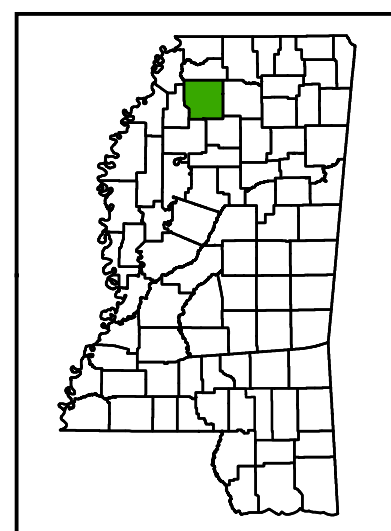

# MS Senate Districts - Panola County

JR202 as Adopted March 29, 2022

Inset Map - Sardis

Inset Map - Batesville

- Voting Precincts
- 1 - Interstates
- 2 - US Highways
- 3 - MS Hwys (1-99)
- 4 - MS Hwys (100-999)
- 5 - Natchez Trace
- 6 - County Roads
- 7 - City Streets
- Rivers
- Lakes/Ponds
- Cities
- County Borders

0 2 4 8 Miles

Map prepared by MARIS 4/19/2022

Election Districts were compiled on a whole block basis by Legislative staff. Base data (roads, cities, precincts, and counties) were compiled by MARIS from 2020 U.S. Census Bureau TIGER Files. Although the information contained on this map is believed to be accurate, the Board of Trustees, State Institutions of Higher Learning/ MARIS, the Standing Joint Committee on Reapportionment make no warranties as to the completeness, accuracy, reliability or suitability of the data for any use, or for any conclusions derived from this map.