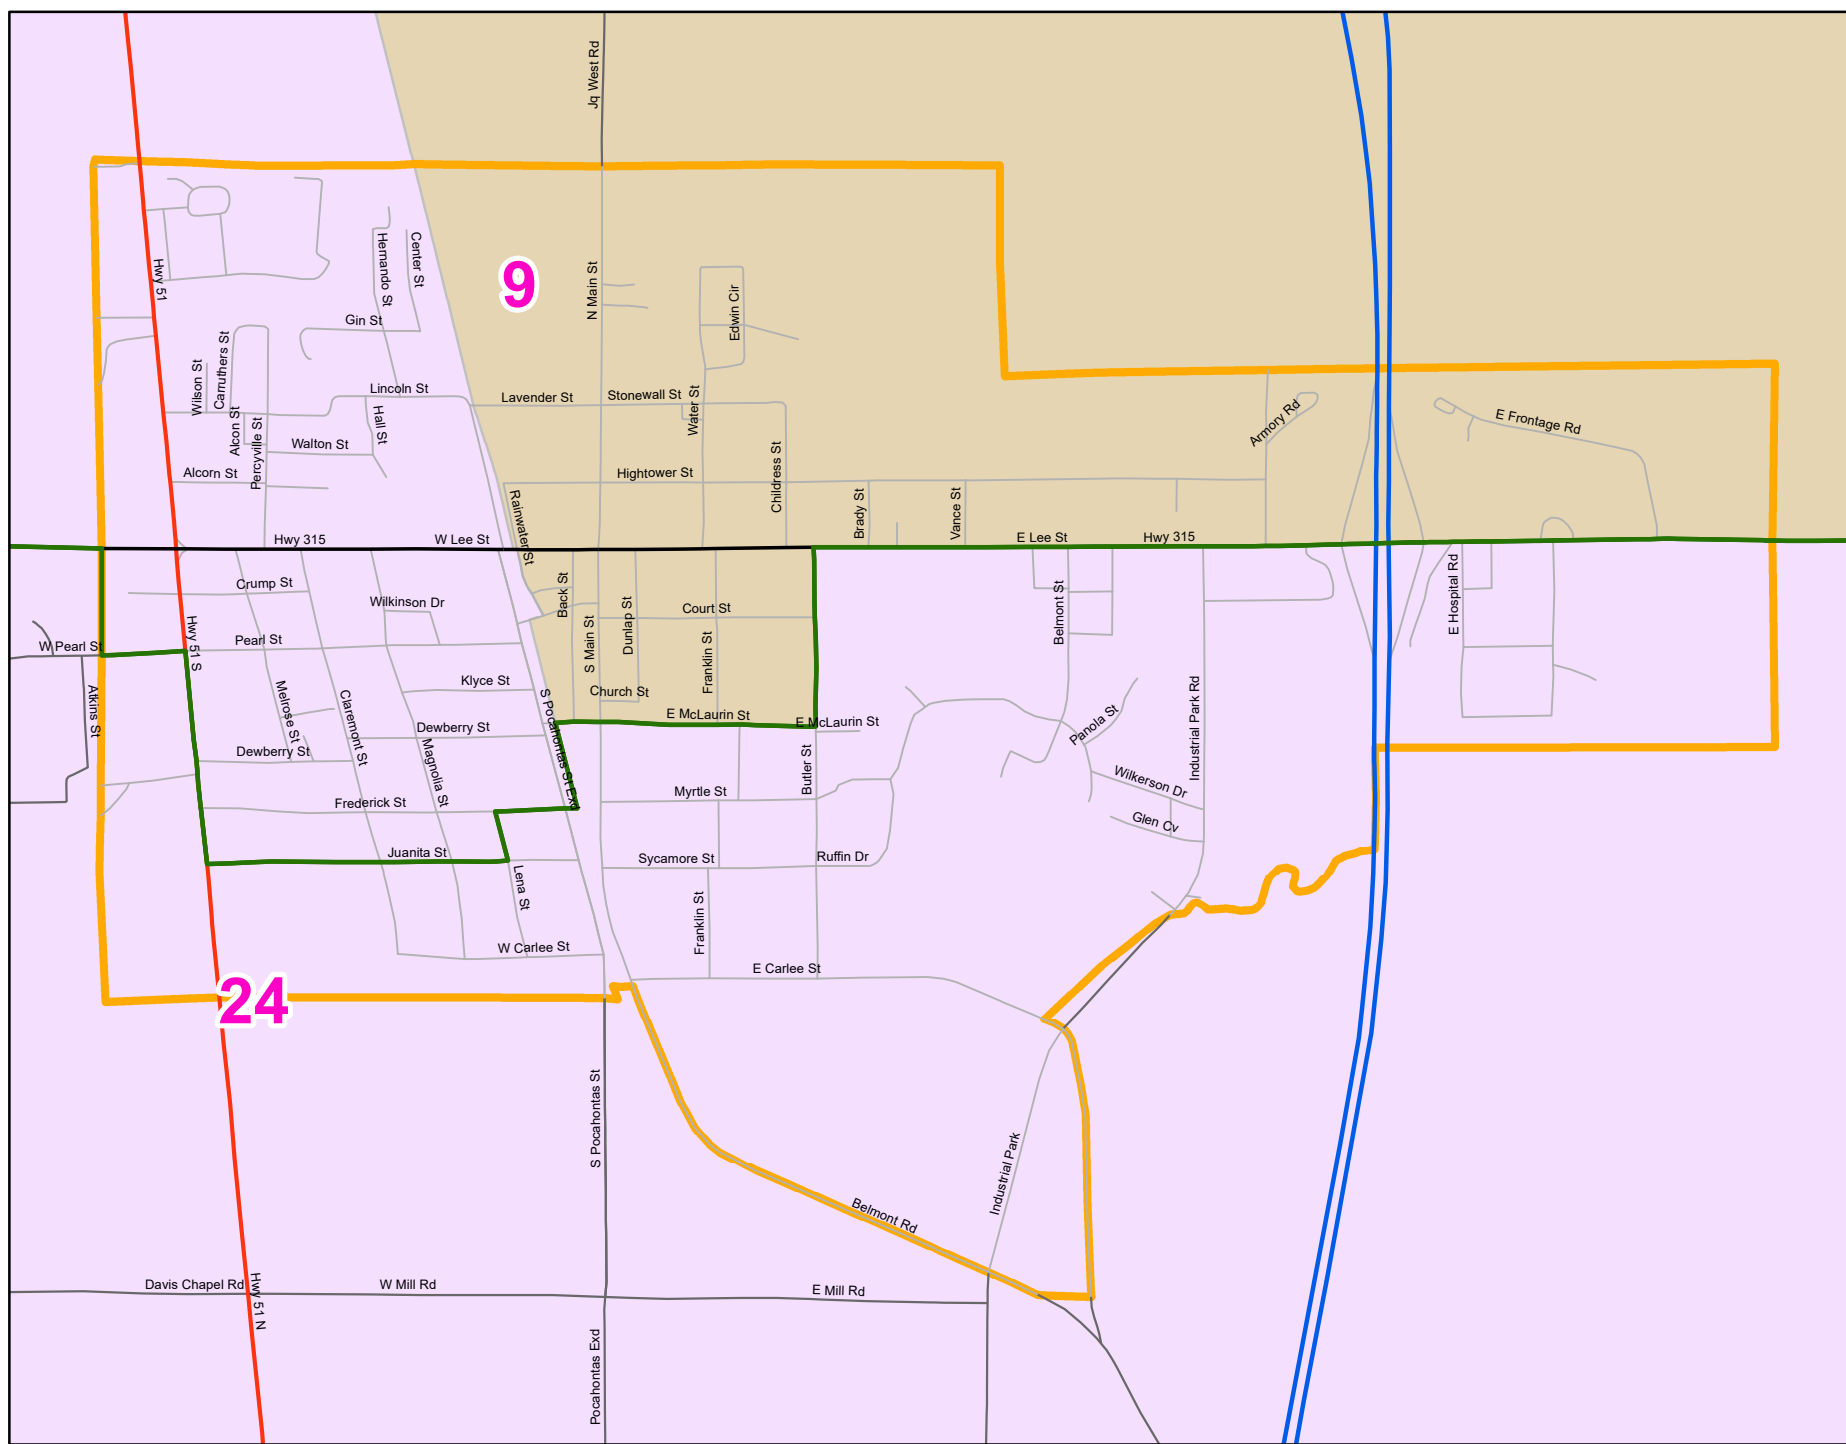

# MS Senate Districts - Panola County

JR202 as Adopted March 29, 2022

Inset Map - Sardis

Inset Map - Batesville

- Voting Precincts
- 1 - Interstates
- 2 - US Highways
- 3 - MS Hwys (1-99)
- 4 - MS Hwys (100-999)
- 5 - Natchez Trace
- 6 - County Roads
- 7 - City Streets
- Rivers
- Lakes/Ponds
- Cities
- County Borders

0 2 4 8 Miles

Map prepared by MARIS 4/19/2022

Election Districts were compiled on a whole block basis by Legislative staff. Base data (roads, cities, precincts, and counties) were compiled by MARIS from 2020 U.S. Census Bureau TIGER Files. Although the information contained on this map is believed to be accurate, the Board of Trustees, State Institutions of Higher Learning/ MARIS, the Standing Joint Committee on Reapportionment make no warranties as to the completeness, accuracy, reliability or suitability of the data for any use, or for any conclusions derived from this map.