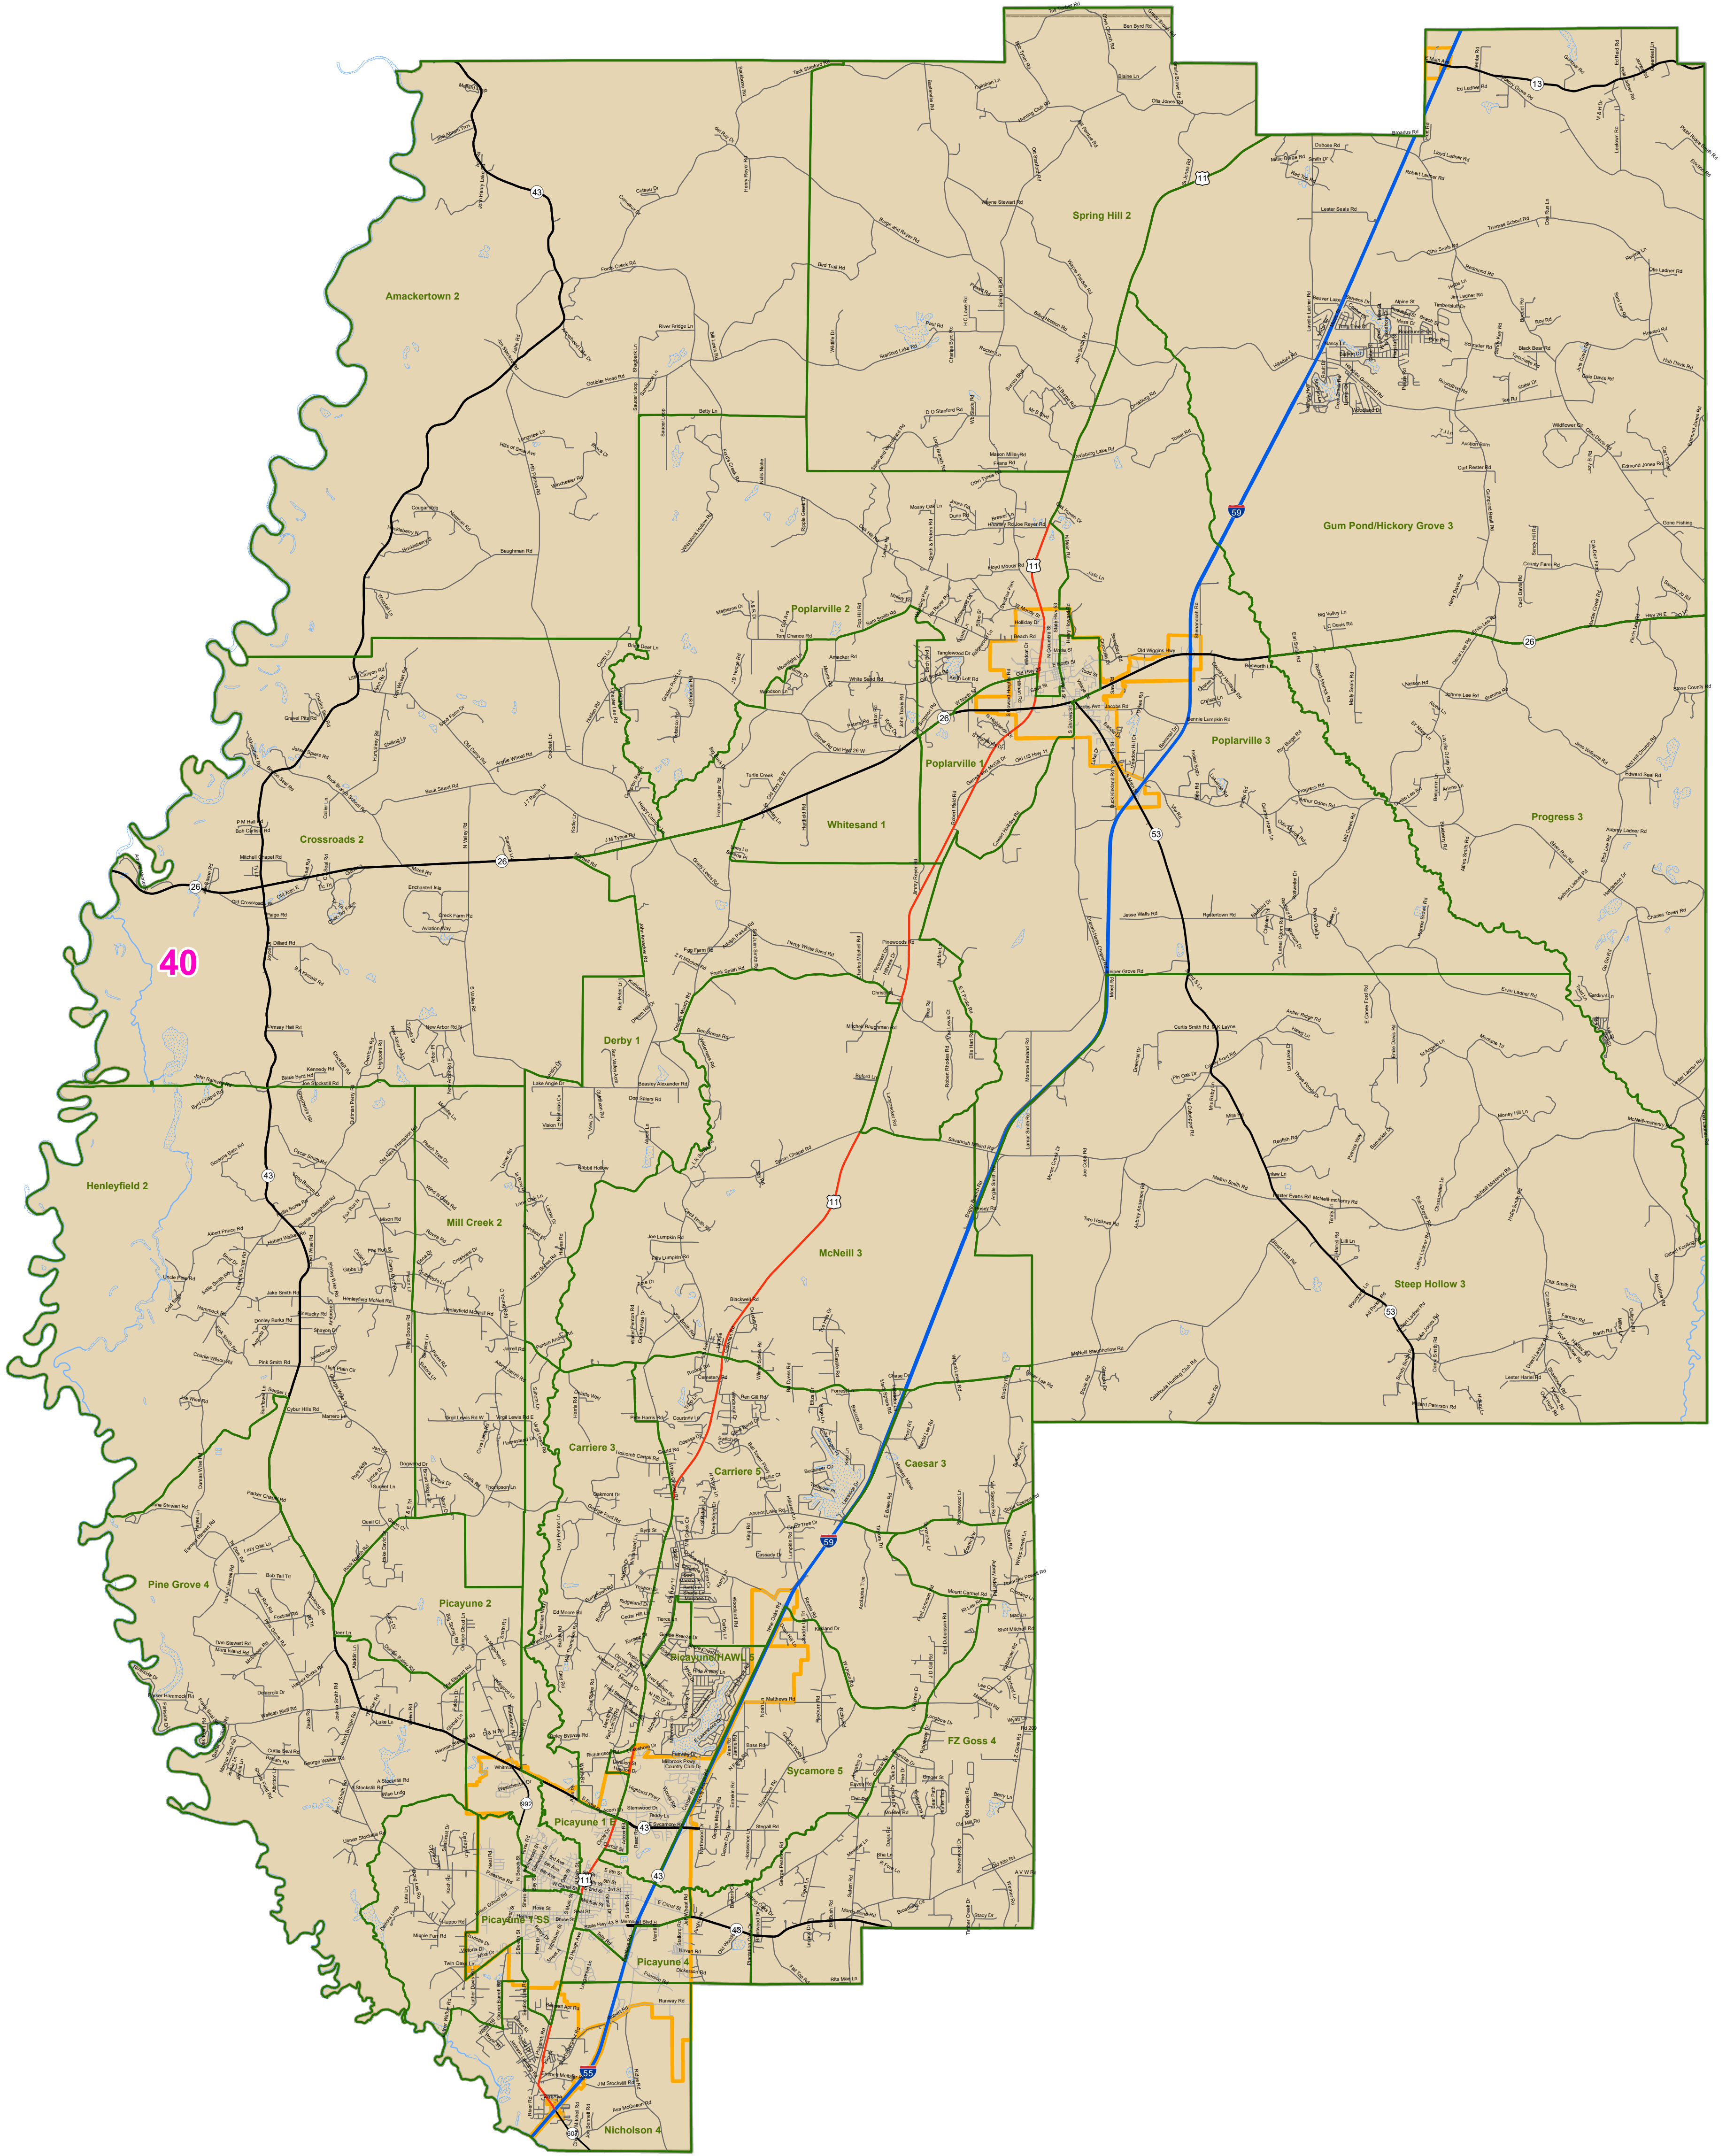

MS Senate Districts - Pearl River County

JR202 as Adopted March 29, 2022

- ▭ Voting Precincts
- ▬ 1 - Interstates
- ▬ 2 - US Highways
- ▬ 3 - MS Hwys (1-99)
- ▬ 4 - MS Hwys (100-999)
- ▬ 5 - Natchez Trace
- ▬ 6 - County Roads
- ▬ 7 - City Streets
- ▬ Rivers
- ▭ Lakes/Ponds
- ▭ Cities
- ▭ County Borders

0 2.25 4.5 9 Miles

Map prepared by MARIS 4/18/2022

Election Districts were compiled on a whole block basis by Legislative staff. Base data (roads, cities, precincts, and counties) were compiled by MARIS from 2020 U.S. Census Bureau TIGER Files. Although the information contained on this map is believed to be accurate, the Board of Trustees, State Institutions of Higher Learning/ MARIS, the Standing Joint Committee on Reapportionment make no warranties as to the completeness, accuracy, reliability or suitability of the data for any use, or for any conclusions derived from this map.