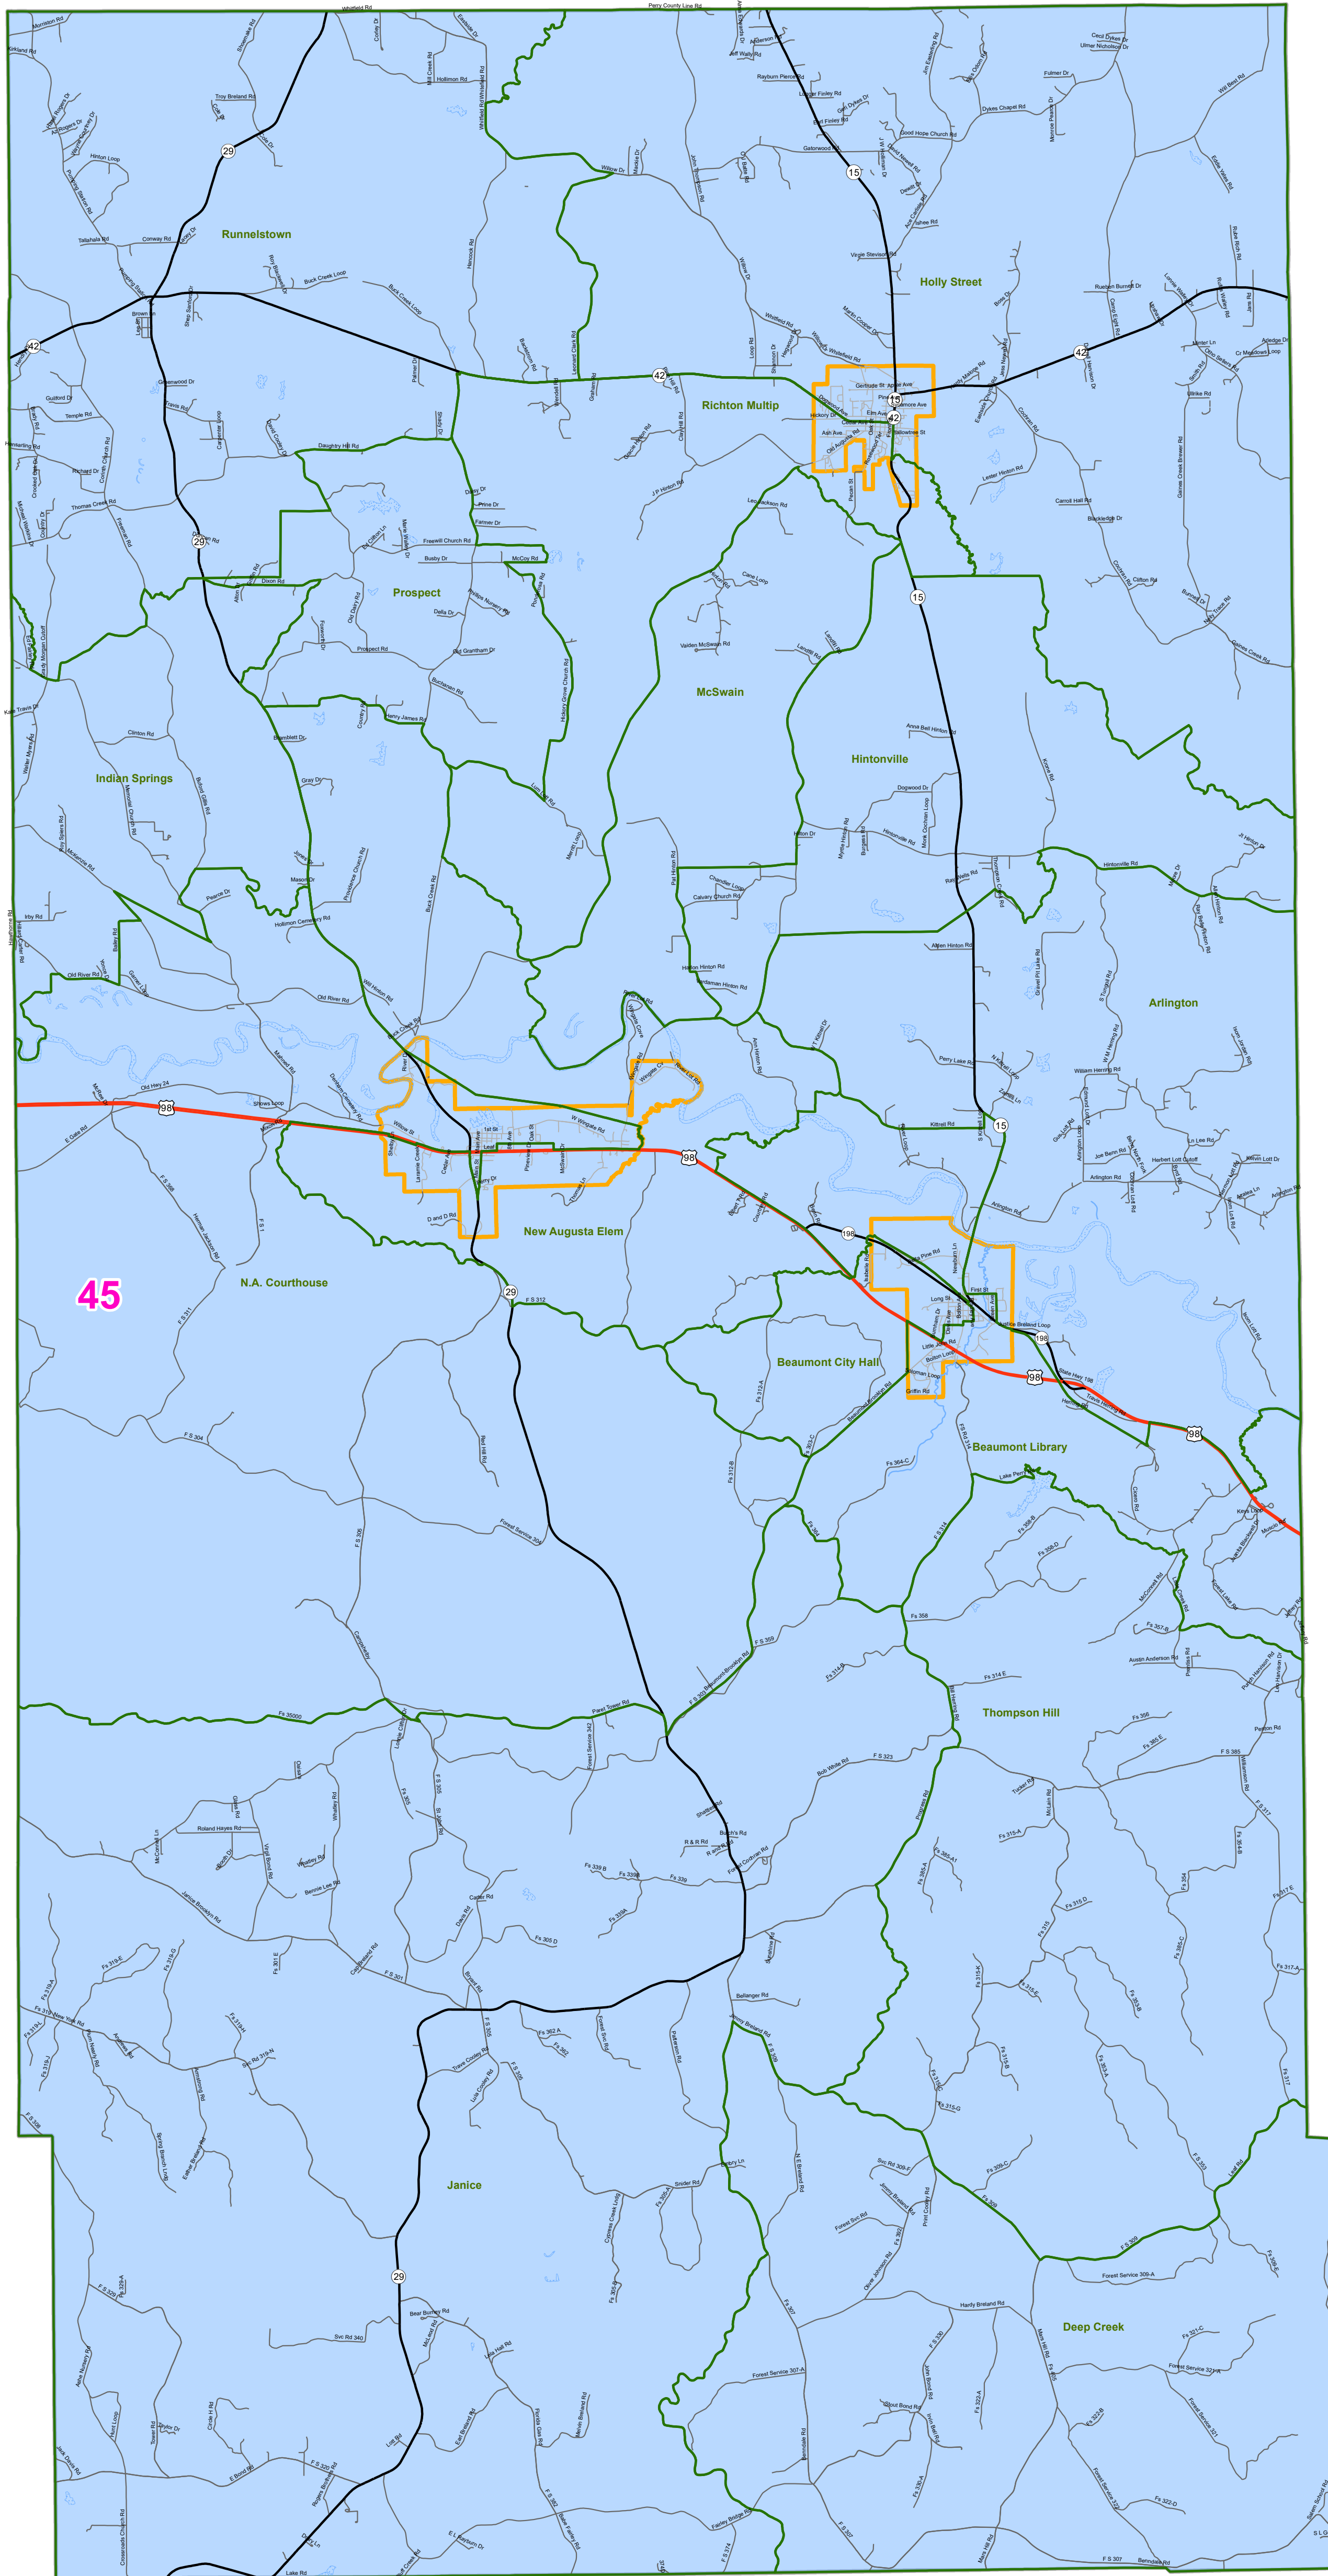

MS Senate Districts - Perry County

JR202 as Adopted March 29, 2022

- ▬ Voting Precincts
- ▬ 1 - Interstates
- ▬ 2 - US Highways
- ▬ 3 - MS Hwys (1-99)
- ▬ 4 - MS Hwys (100-999)
- ▬ 5 - Natchez Trace
- ▬ 6 - County Roads
- ▬ 7 - City Streets
- ▬ Rivers
- ▬ Lakes/Ponds
- Cities
- County Borders

0 2 4 8 Miles

Map prepared by MARIS 4/26/2022

Election Districts were compiled on a whole block basis by Legislative staff. Base data (roads, cities, precincts, and counties) were compiled by MARIS from 2020 U.S. Census Bureau TIGER Files. Although the information contained on this map is believed to be accurate, the Board of Trustees, State Institutions of Higher Learning/ MARIS, the Standing Joint Committee on Reapportionment make no warranties as to the completeness, accuracy, reliability or suitability of the data for any use, or for any conclusions derived from this map.