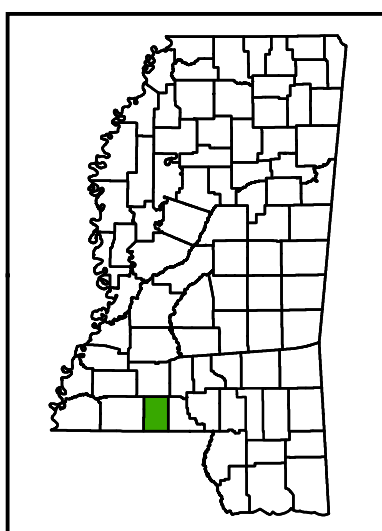

# MS Senate Districts - Pike County

JR202 as Adopted March 29, 2022

Inset Map - McComb

Inset Map - Magnolia

- Voting Precincts
- 1 - Interstates
- 2 - US Highways
- 3 - MS Hwys (1-99)
- 4 - MS Hwys (100-999)
- 5 - Natchez Trace
- 6 - County Roads
- 7 - City Streets
- Rivers
- Lakes/Ponds
- Cities
- County Borders

Map prepared by MARIS

4/14/2022

Election Districts were compiled on a whole block basis by Legislative staff. Base data (roads, cities, precincts, and counties) were compiled by MARIS from 2020 U.S. Census Bureau TIGER Files. Although the information contained on this map is believed to be accurate, the Board of Trustees, State Institutions of Higher Learning/ MARIS, the Standing Joint Committee on Reapportionment make no warranties as to the completeness, accuracy, reliability or suitability of the data for any use, or for any conclusions derived from this map.