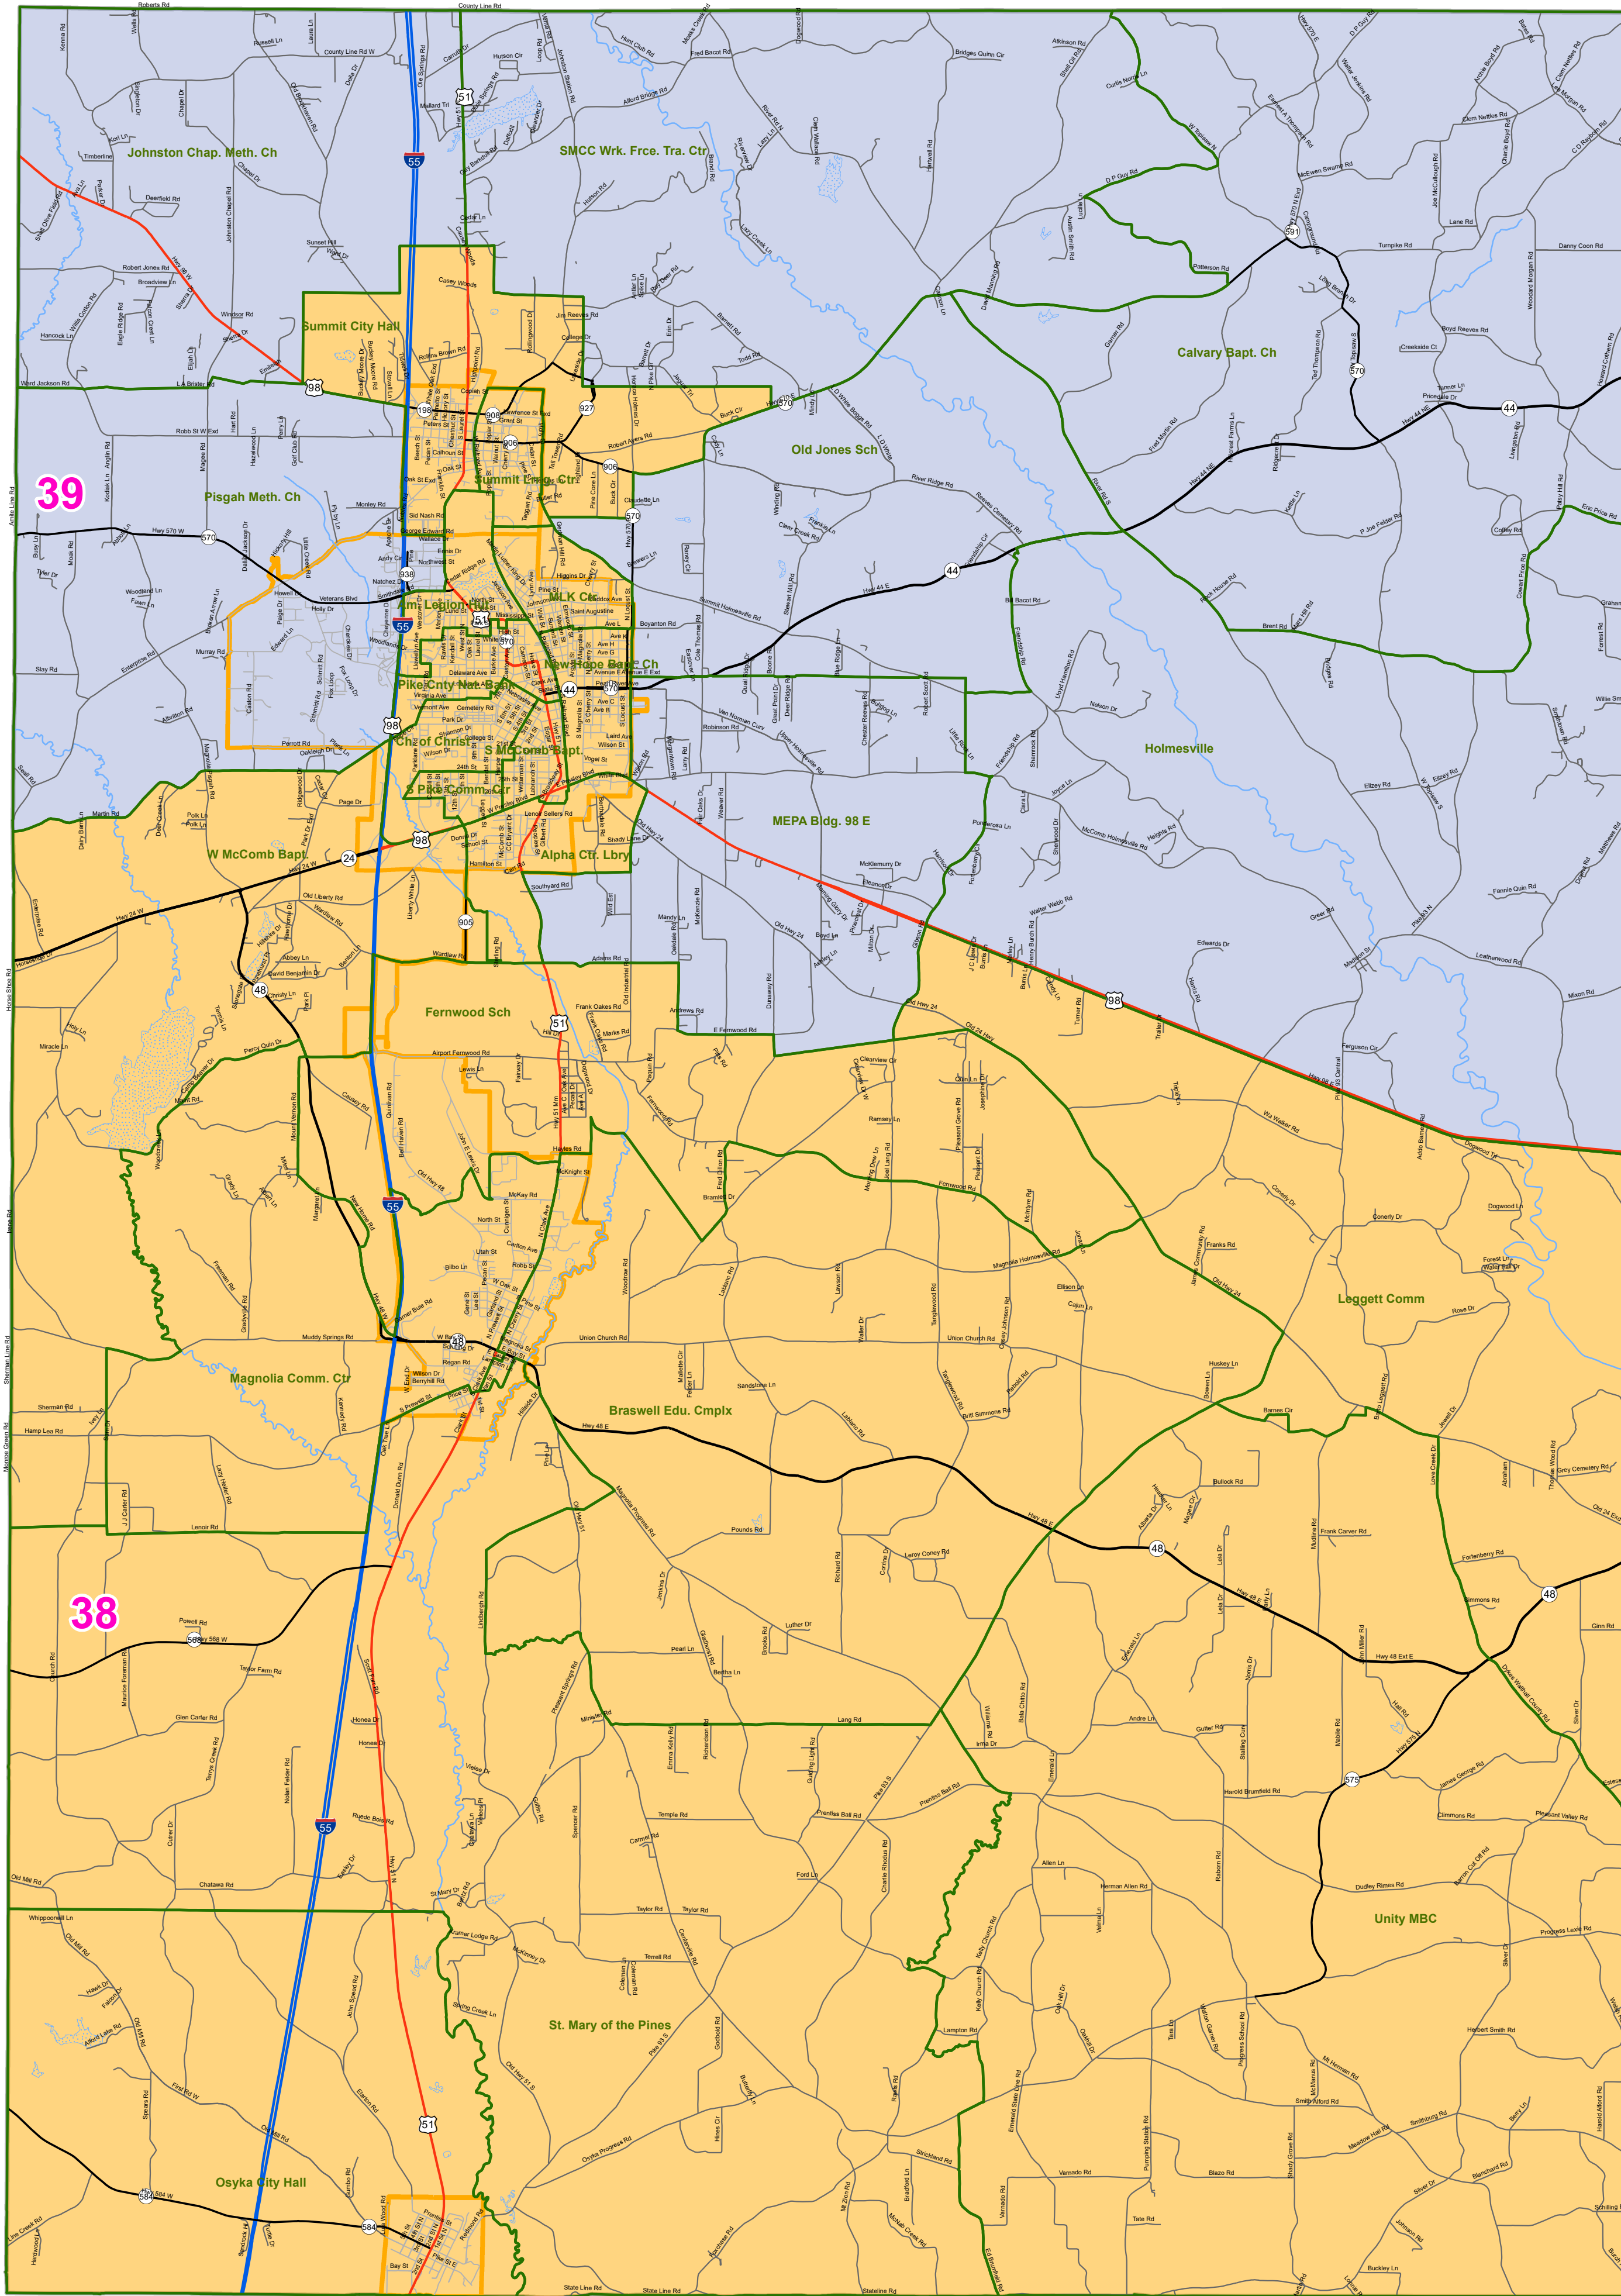

# MS Senate Districts - Pike County

JR202 as Adopted March 29, 2022

Inset Map - McComb

Inset Map - Magnolia

- Voting Precincts
- 1 - Interstates
- 2 - US Highways
- 3 - MS Hwys (1-99)
- 4 - MS Hwys (100-999)
- 5 - Natchez Trace
- 6 - County Roads
- 7 - City Streets
- Rivers
- Lakes/Ponds
- Cities
- County Borders

Map prepared by MARIS

4/14/2022

Election Districts were compiled on a whole block basis by Legislative staff. Base data (roads, cities, precincts, and counties) were compiled by MARIS from 2020 U.S. Census Bureau TIGER Files. Although the information contained on this map is believed to be accurate, the Board of Trustees, State Institutions of Higher Learning/ MARIS, the Standing Joint Committee on Reapportionment make no warranties as to the completeness, accuracy, reliability or suitability of the data for any use, or for any conclusions derived from this map.