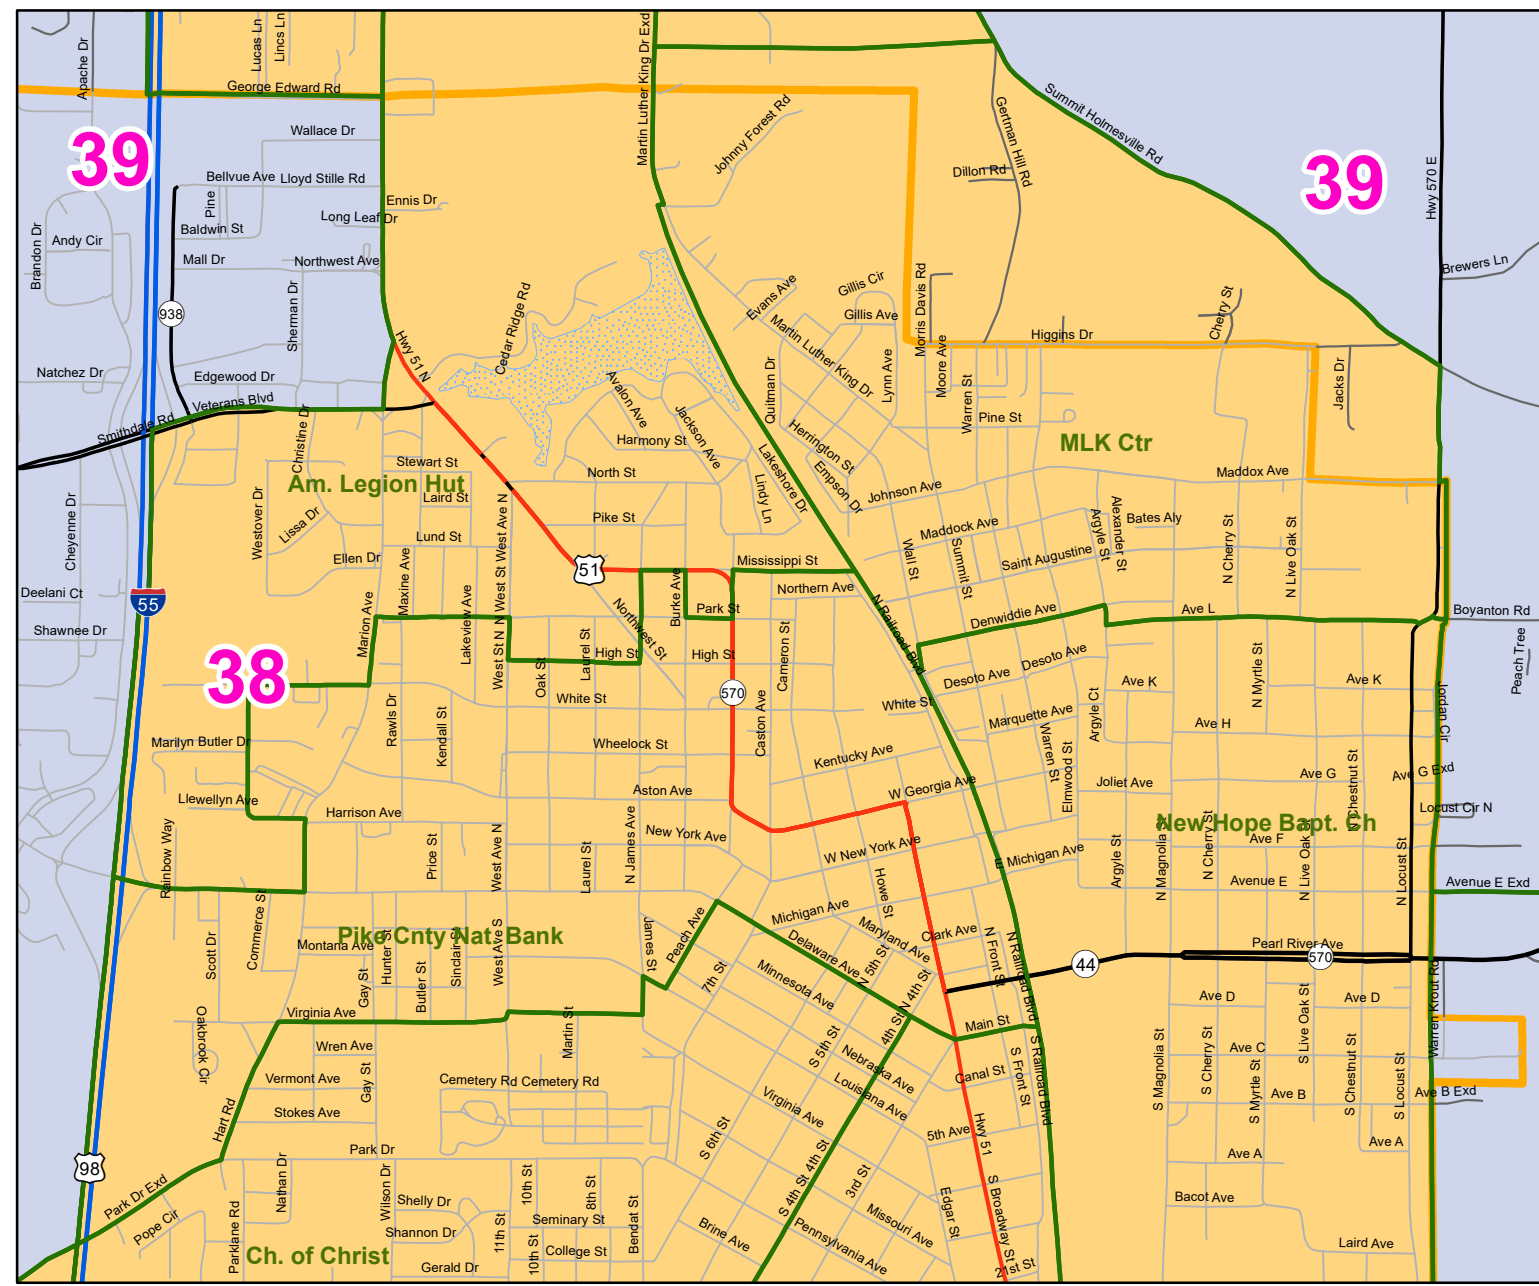

# MS Senate Districts - Pike County

JR202 as Adopted March 29, 2022

Inset Map - McComb

Inset Map - Magnolia

- Voting Precincts
- 1 - Interstates
- 2 - US Highways
- 3 - MS Hwys (1-99)
- 4 - MS Hwys (100-999)
- 5 - Natchez Trace
- 6 - County Roads
- 7 - City Streets
- Rivers
- Lakes/Ponds
- Cities
- County Borders

Map prepared by MARIS

4/14/2022

Election Districts were compiled on a whole block basis by Legislative staff. Base data (roads, cities, precincts, and counties) were compiled by MARIS from 2020 U.S. Census Bureau TIGER Files. Although the information contained on this map is believed to be accurate, the Board of Trustees, State Institutions of Higher Learning/ MARIS, the Standing Joint Committee on Reapportionment make no warranties as to the completeness, accuracy, reliability or suitability of the data for any use, or for any conclusions derived from this map.