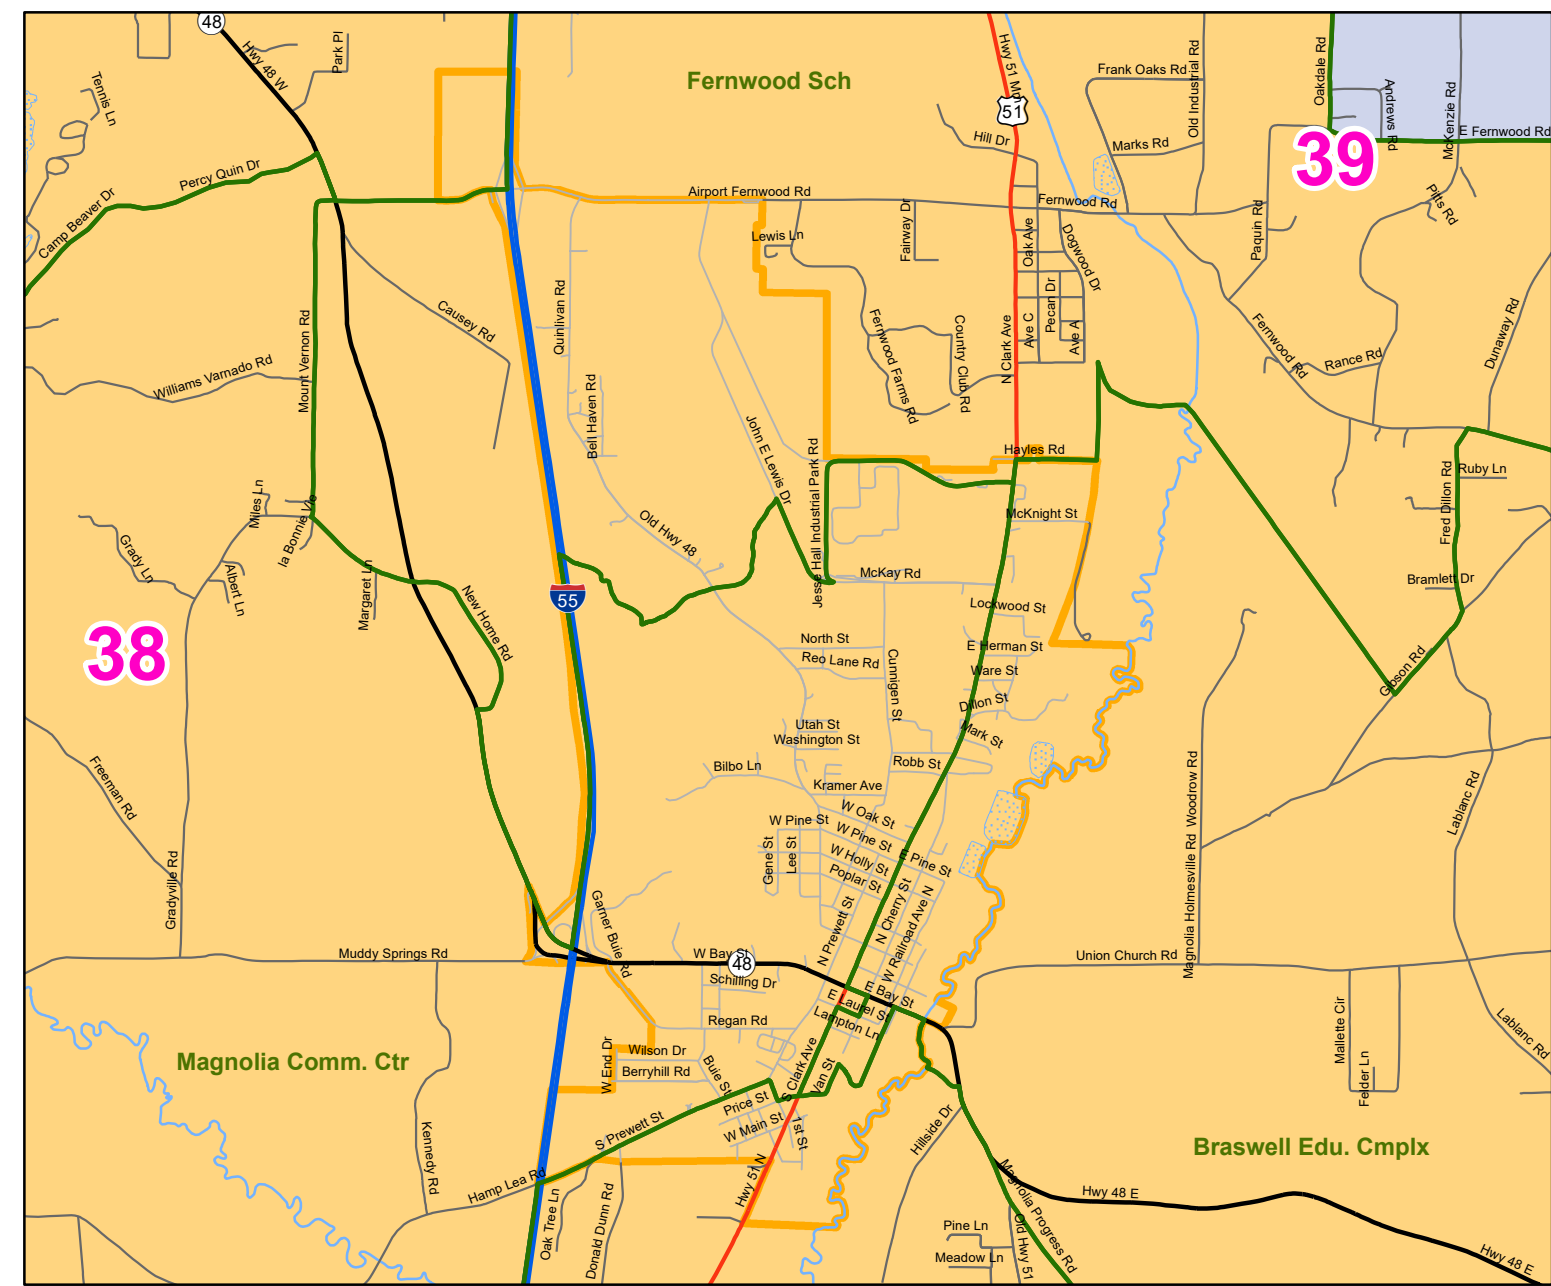

# MS Senate Districts - Pike County

JR202 as Adopted March 29, 2022

Inset Map - McComb

Inset Map - Magnolia

- Voting Precincts
- 1 - Interstates
- 2 - US Highways
- 3 - MS Hwys (1-99)
- 4 - MS Hwys (100-999)
- 5 - Natchez Trace
- 6 - County Roads
- 7 - City Streets
- Rivers
- Lakes/Ponds
- Cities
- County Borders

Map prepared by MARIS

4/14/2022

Election Districts were compiled on a whole block basis by Legislative staff. Base data (roads, cities, precincts, and counties) were compiled by MARIS from 2020 U.S. Census Bureau TIGER Files. Although the information contained on this map is believed to be accurate, the Board of Trustees, State Institutions of Higher Learning/ MARIS, the Standing Joint Committee on Reapportionment make no warranties as to the completeness, accuracy, reliability or suitability of the data for any use, or for any conclusions derived from this map.