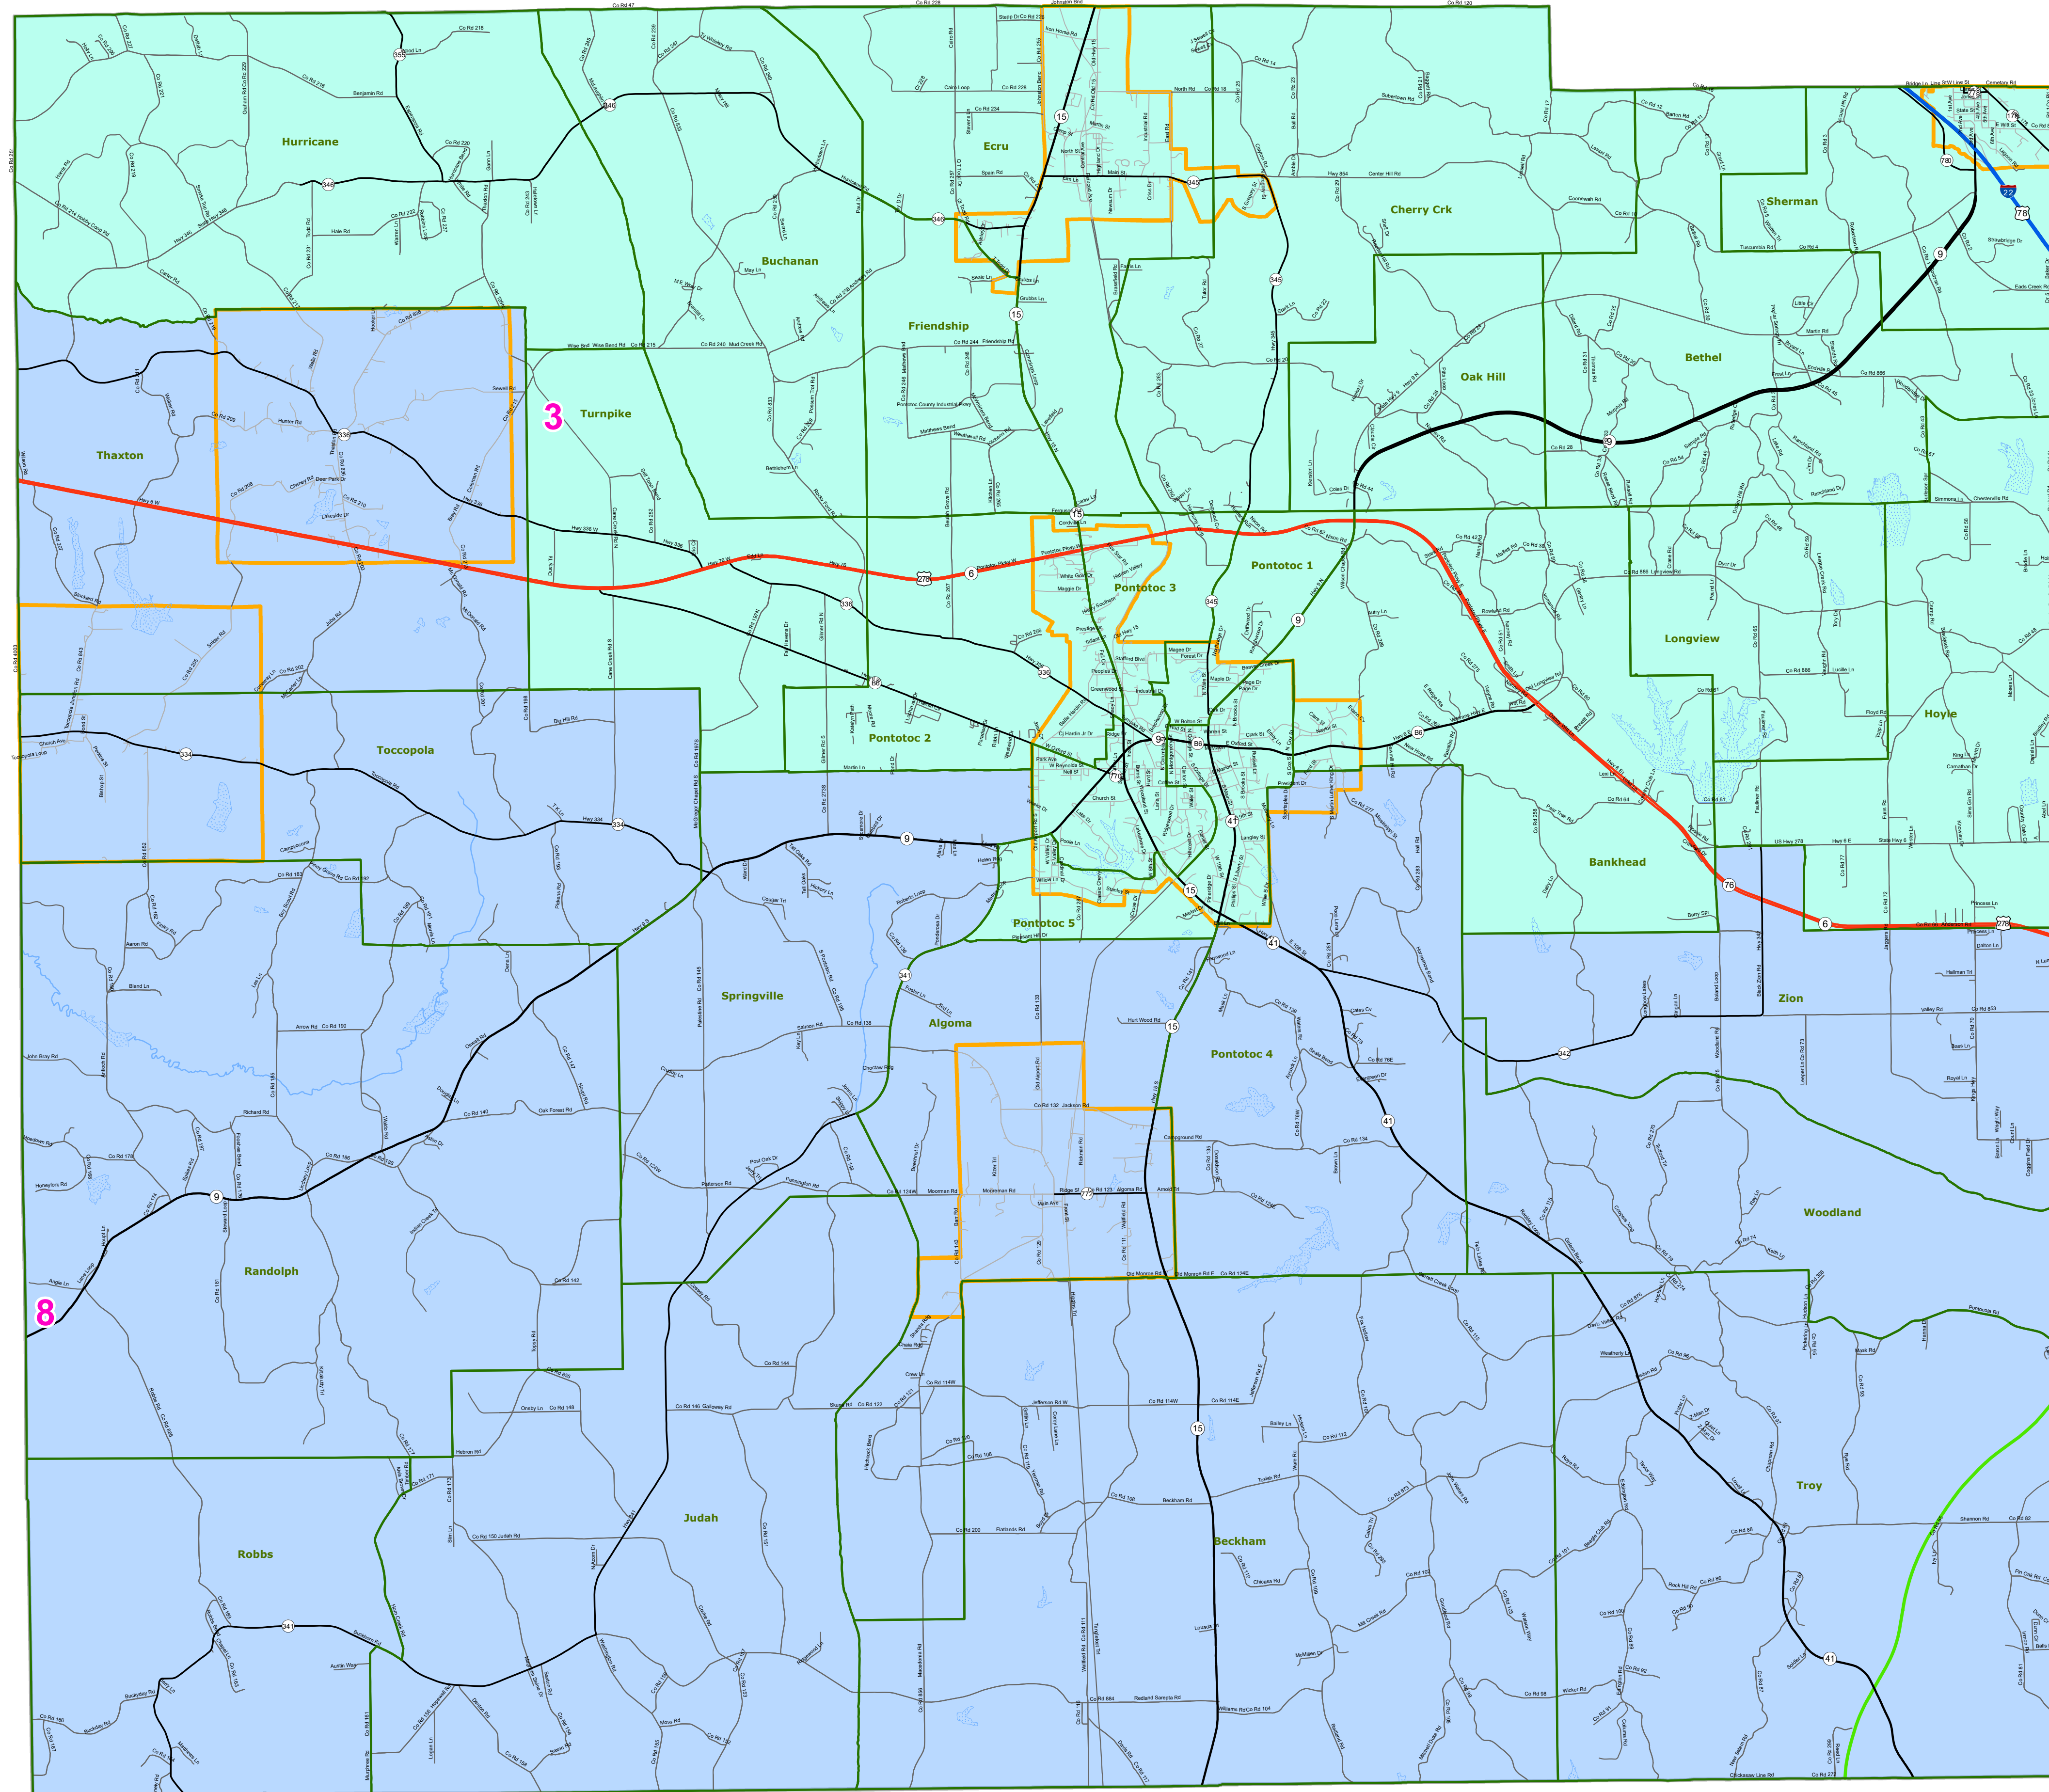

MS Senate Districts Pontotoc County

JR202 as Adopted March 29, 2022