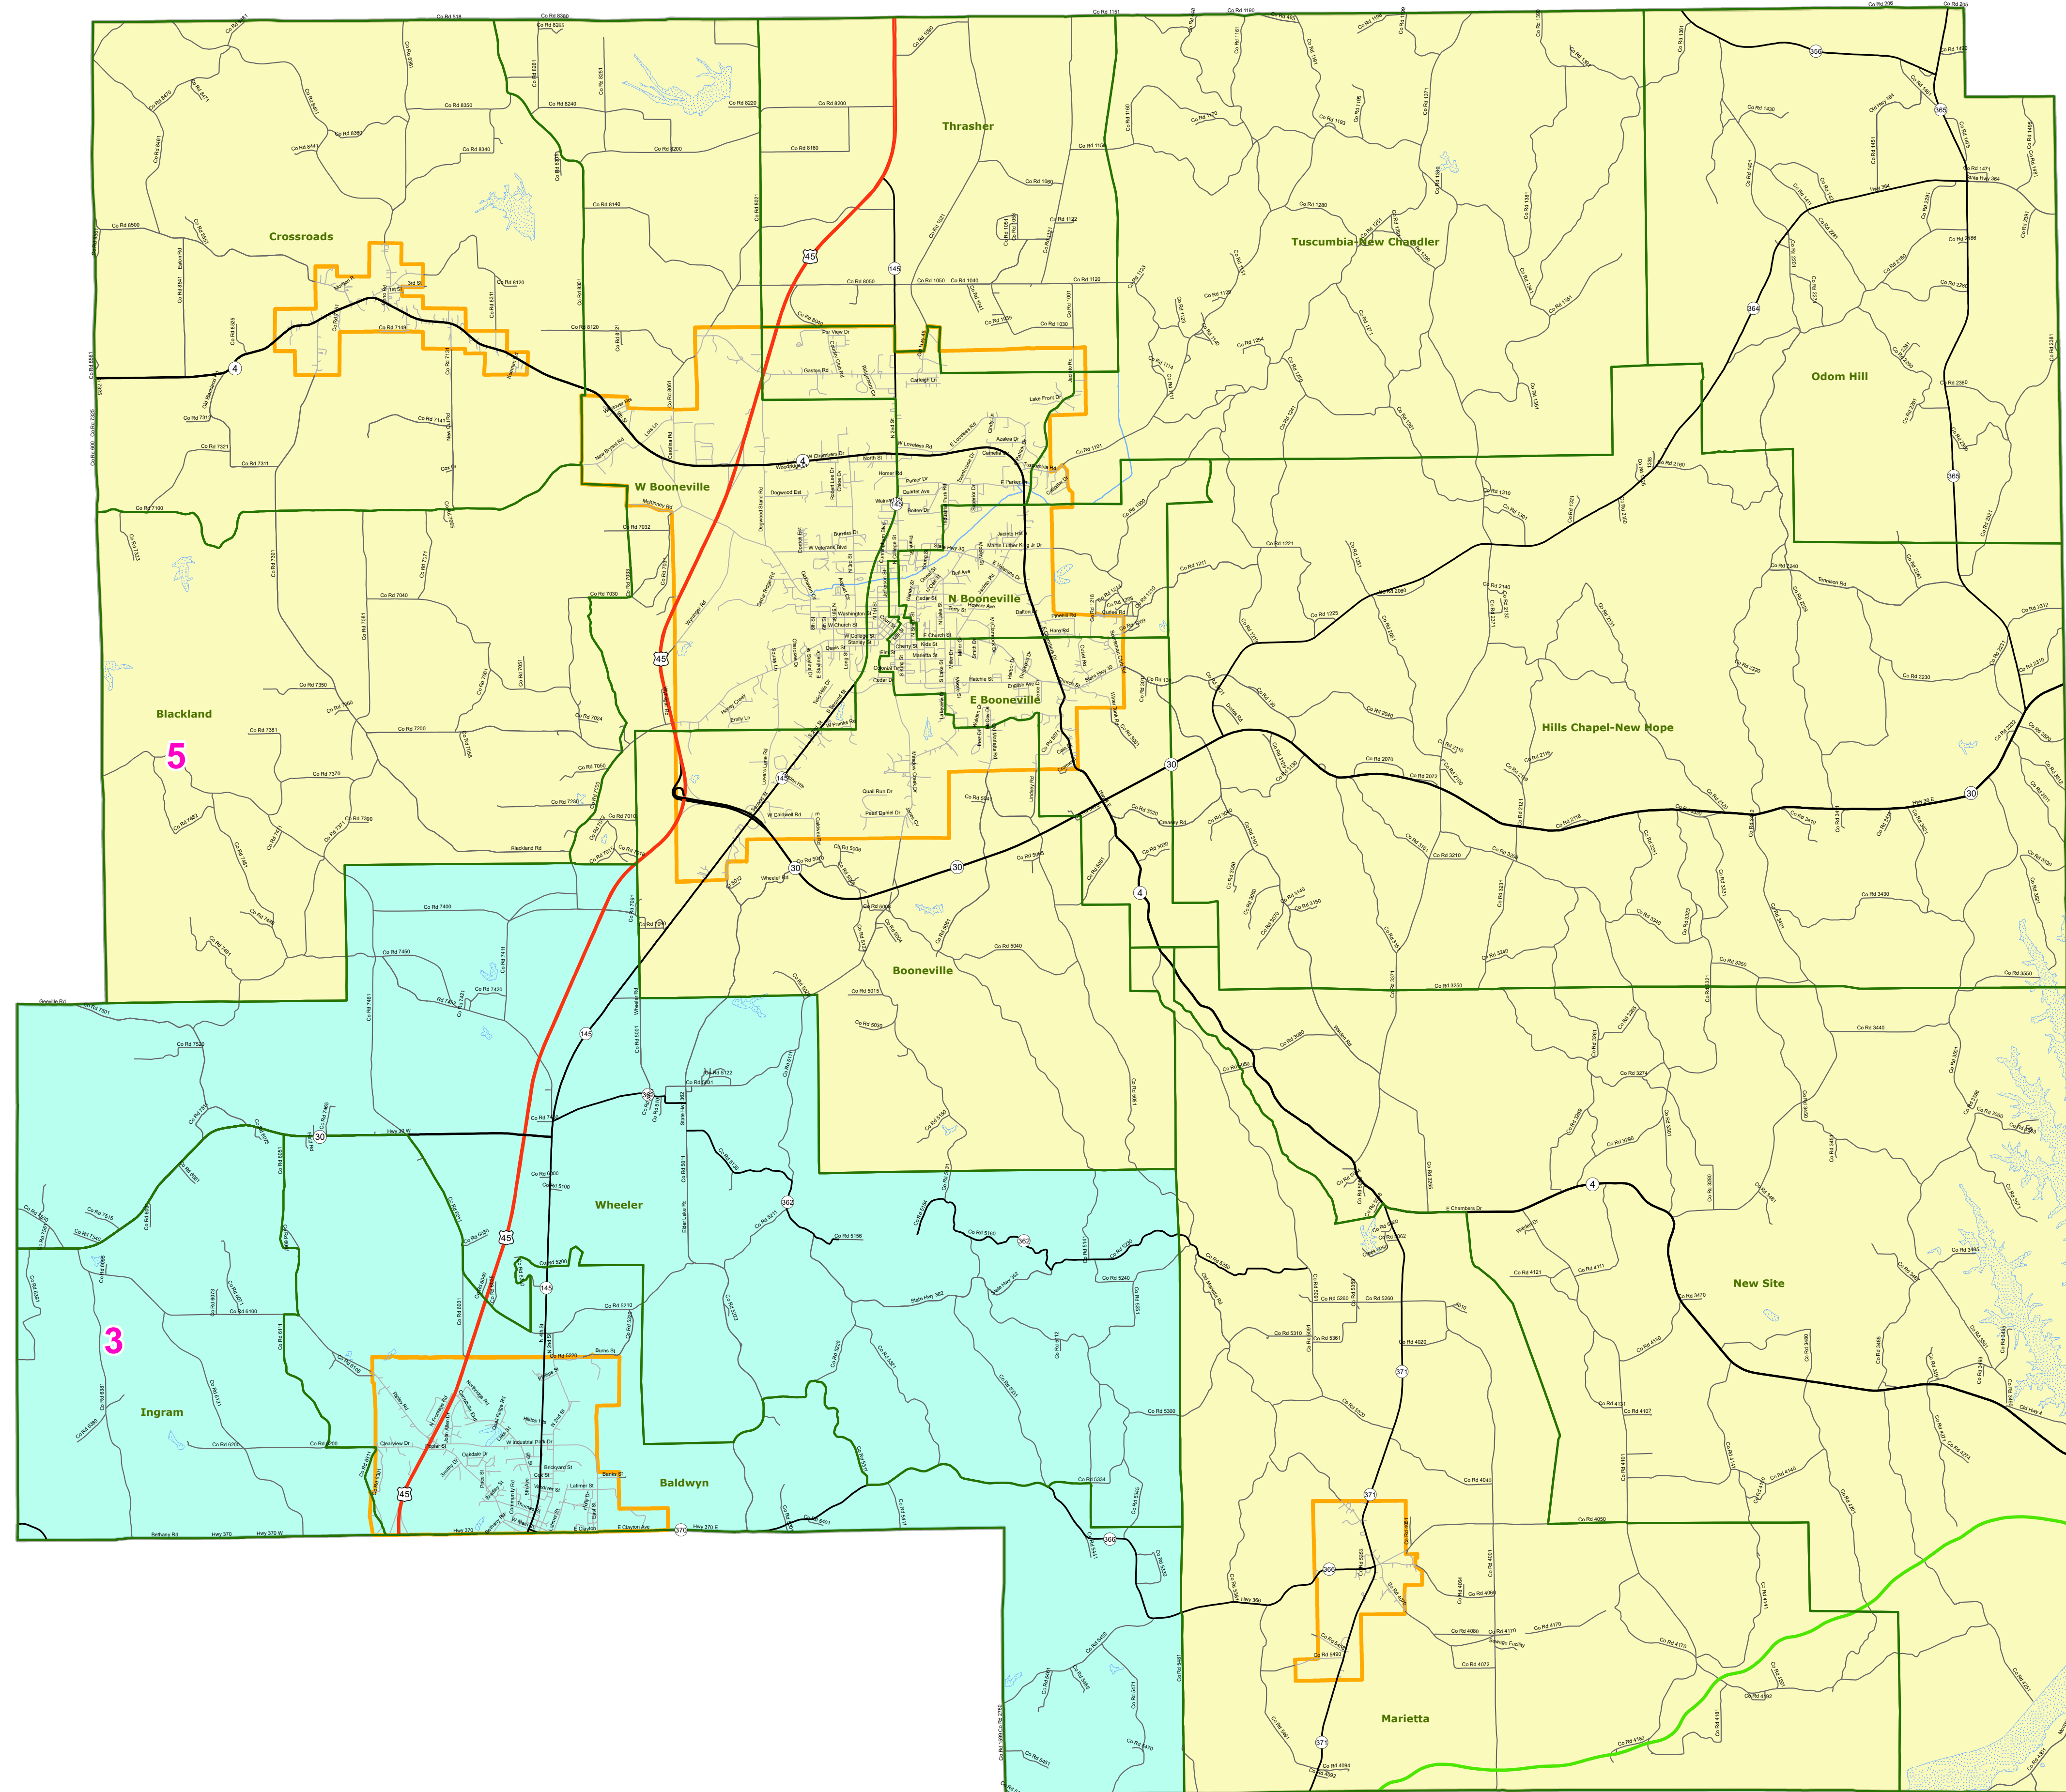

MS Senate Districts Prentiss County

JR202 as Adopted March 29, 2022