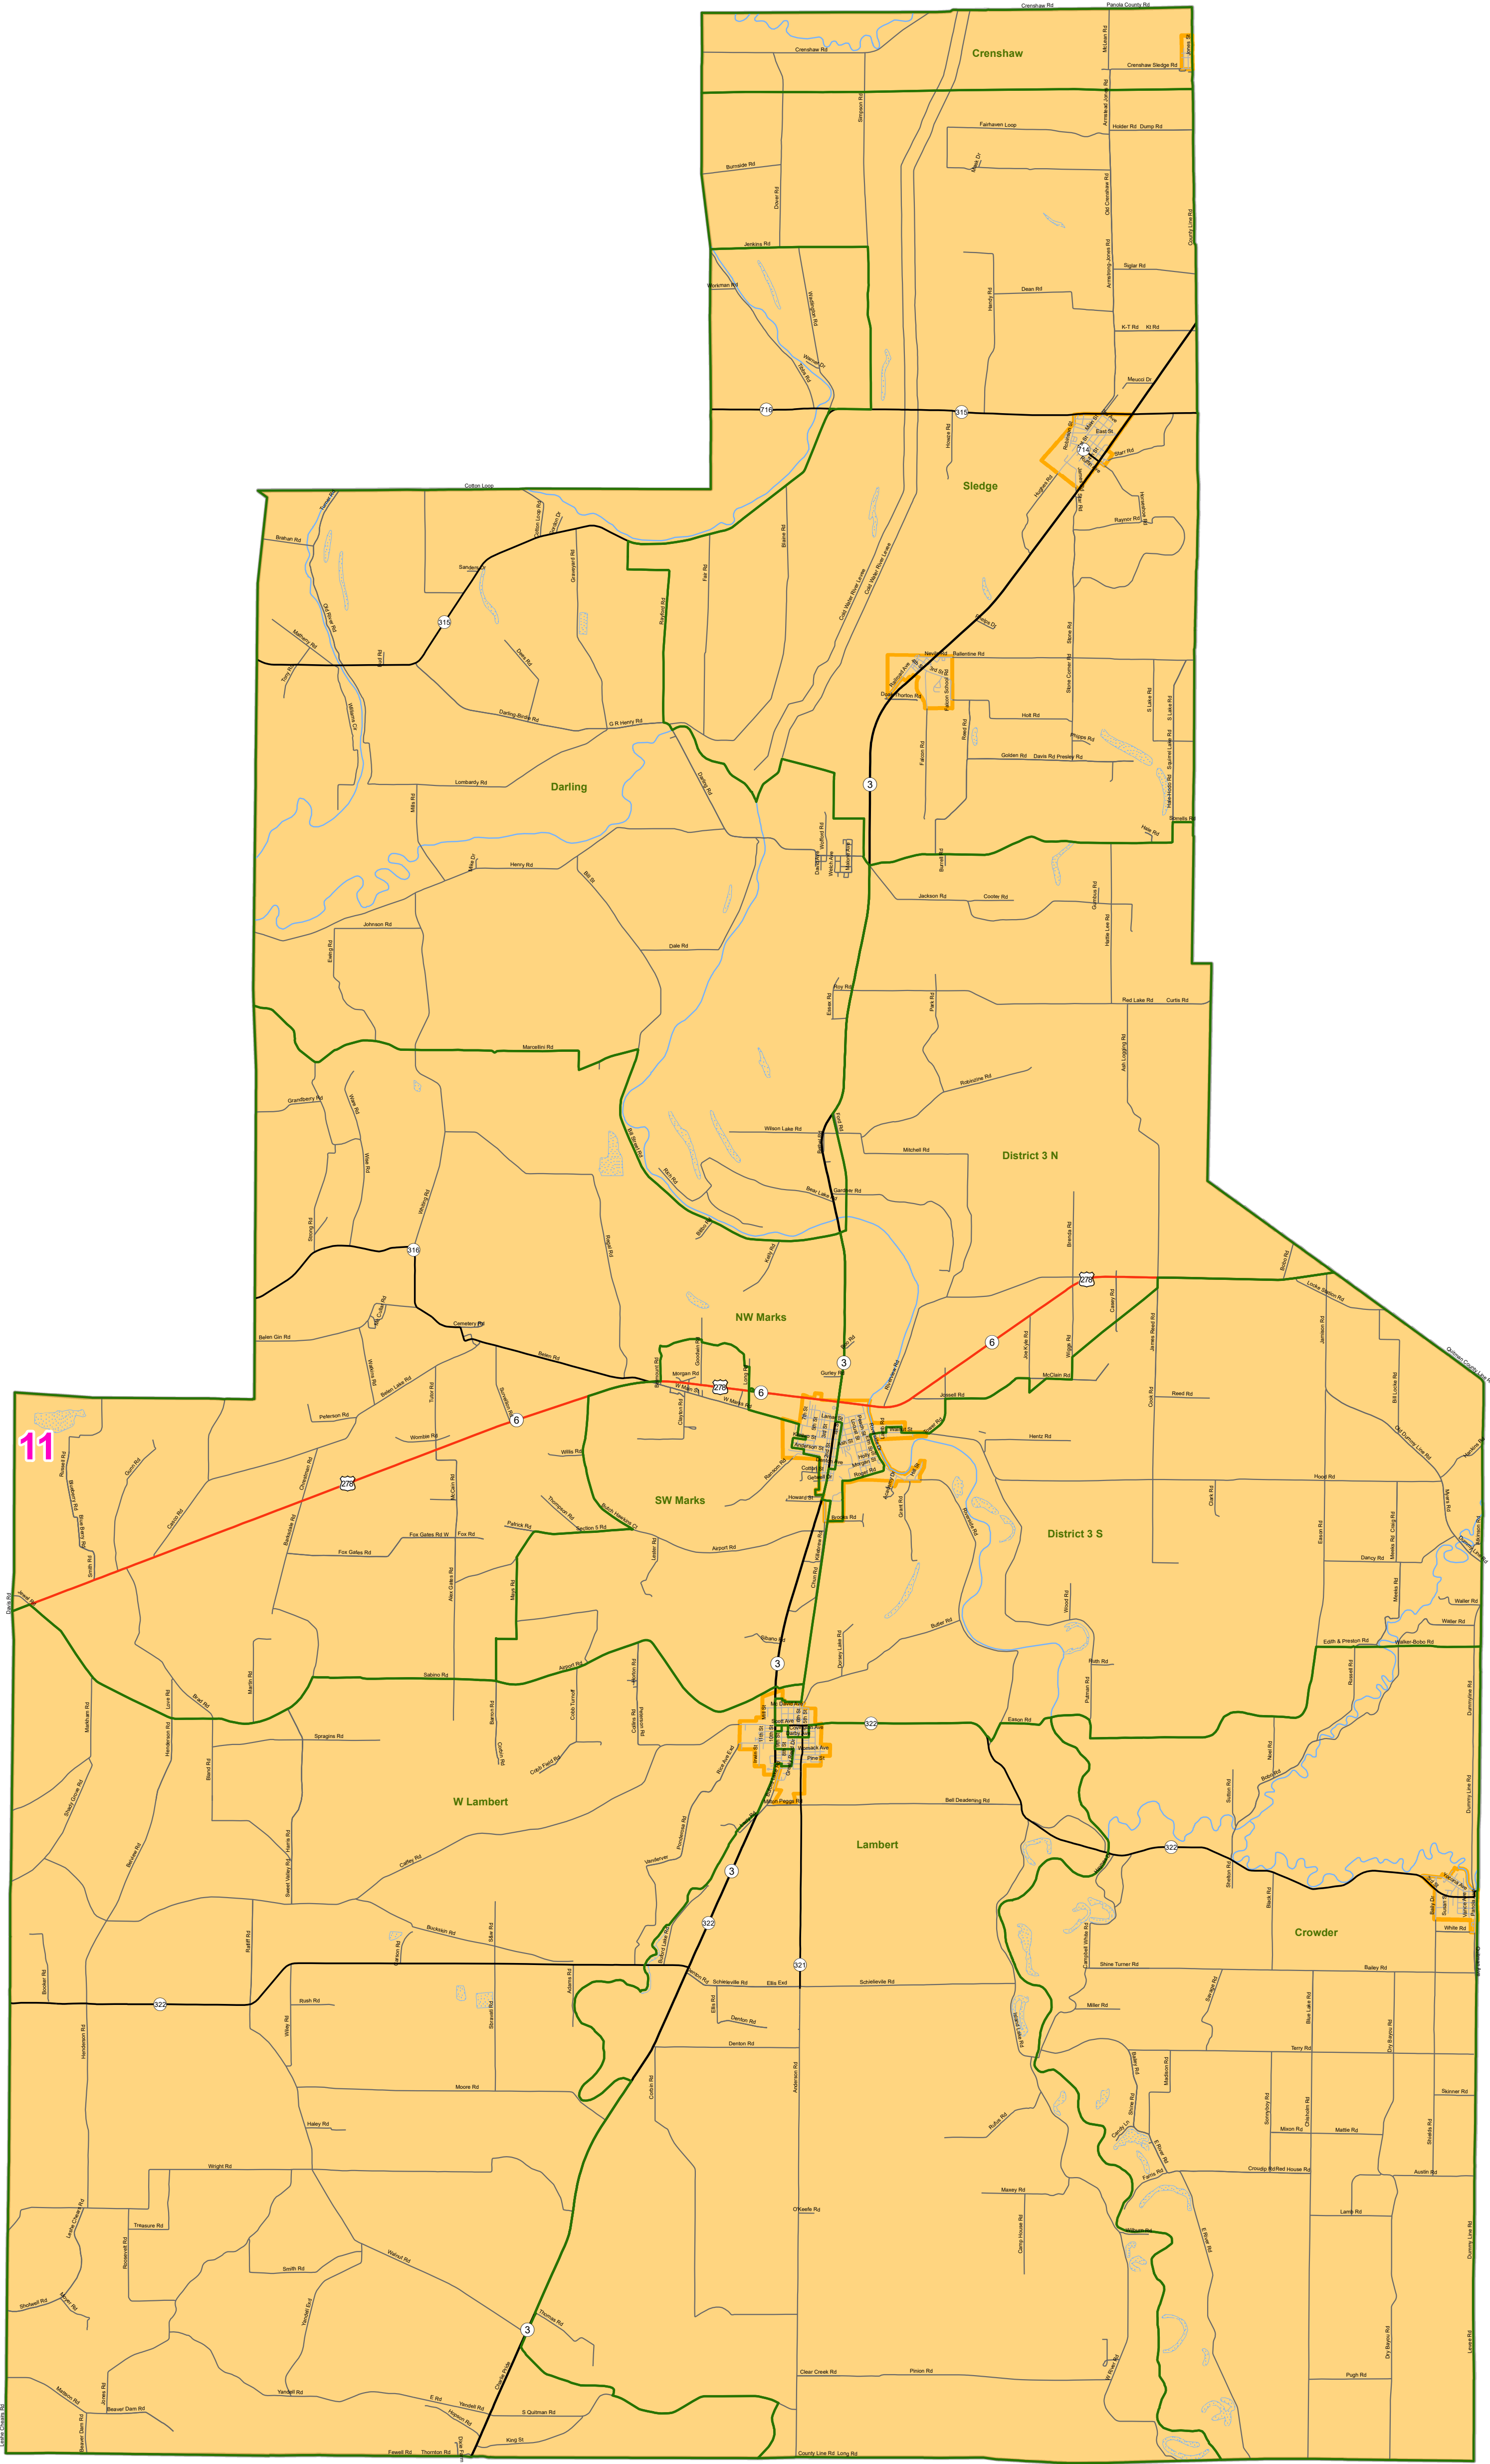

MS Senate Districts - Quitman County

JR202 as Adopted March 29, 2022

- ▭ Voting Precincts
- ▬ 1 - Interstates
- ▬ 2 - US Highways
- ▬ 3 - MS Hwys (1-99)
- ▬ 4 - MS Hwys (100-999)
- ▬ 5 - Natchez Trace
- ▬ 6 - County Roads
- ▬ 7 - City Streets
- ▬ Rivers
- ▭ Lakes/Ponds
- ▭ Cities
- ▭ County Borders

0 1.5 3 6 Miles

Map prepared by MARIS 4/26/2022

Election Districts were compiled on a whole block basis by Legislative staff. Base data (roads, cities, precincts, and counties) were compiled by MARIS from 2020 U.S. Census Bureau TIGER Files. Although the information contained on this map is believed to be accurate, the Board of Trustees, State Institutions of Higher Learning/ MARIS, the Standing Joint Committee on Reapportionment make no warranties as to the completeness, accuracy, reliability or suitability of the data for any use, or for any conclusions derived from this map.