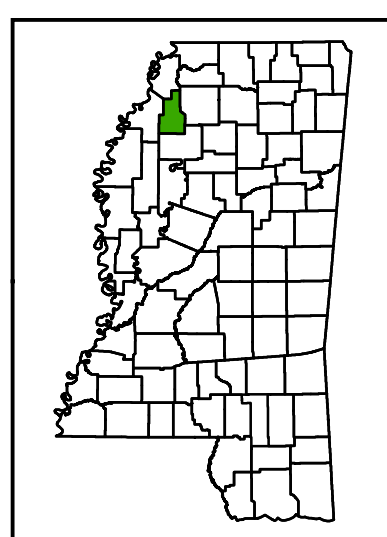

MS Senate Districts - Quitman County

JR202 as Adopted March 29, 2022

- ▭ Voting Precincts
- ▬ 1 - Interstates
- ▬ 2 - US Highways
- ▬ 3 - MS Hwys (1-99)
- ▬ 4 - MS Hwys (100-999)
- ▬ 5 - Natchez Trace
- ▬ 6 - County Roads
- ▬ 7 - City Streets
- ▬ Rivers
- ▭ Lakes/Ponds
- ▭ Cities
- ▭ County Borders

0 1.5 3 6 Miles

Map prepared by MARIS 4/26/2022

Election Districts were compiled on a whole block basis by Legislative staff. Base data (roads, cities, precincts, and counties) were compiled by MARIS from 2020 U.S. Census Bureau TIGER Files. Although the information contained on this map is believed to be accurate, the Board of Trustees, State Institutions of Higher Learning/ MARIS, the Standing Joint Committee on Reapportionment make no warranties as to the completeness, accuracy, reliability or suitability of the data for any use, or for any conclusions derived from this map.