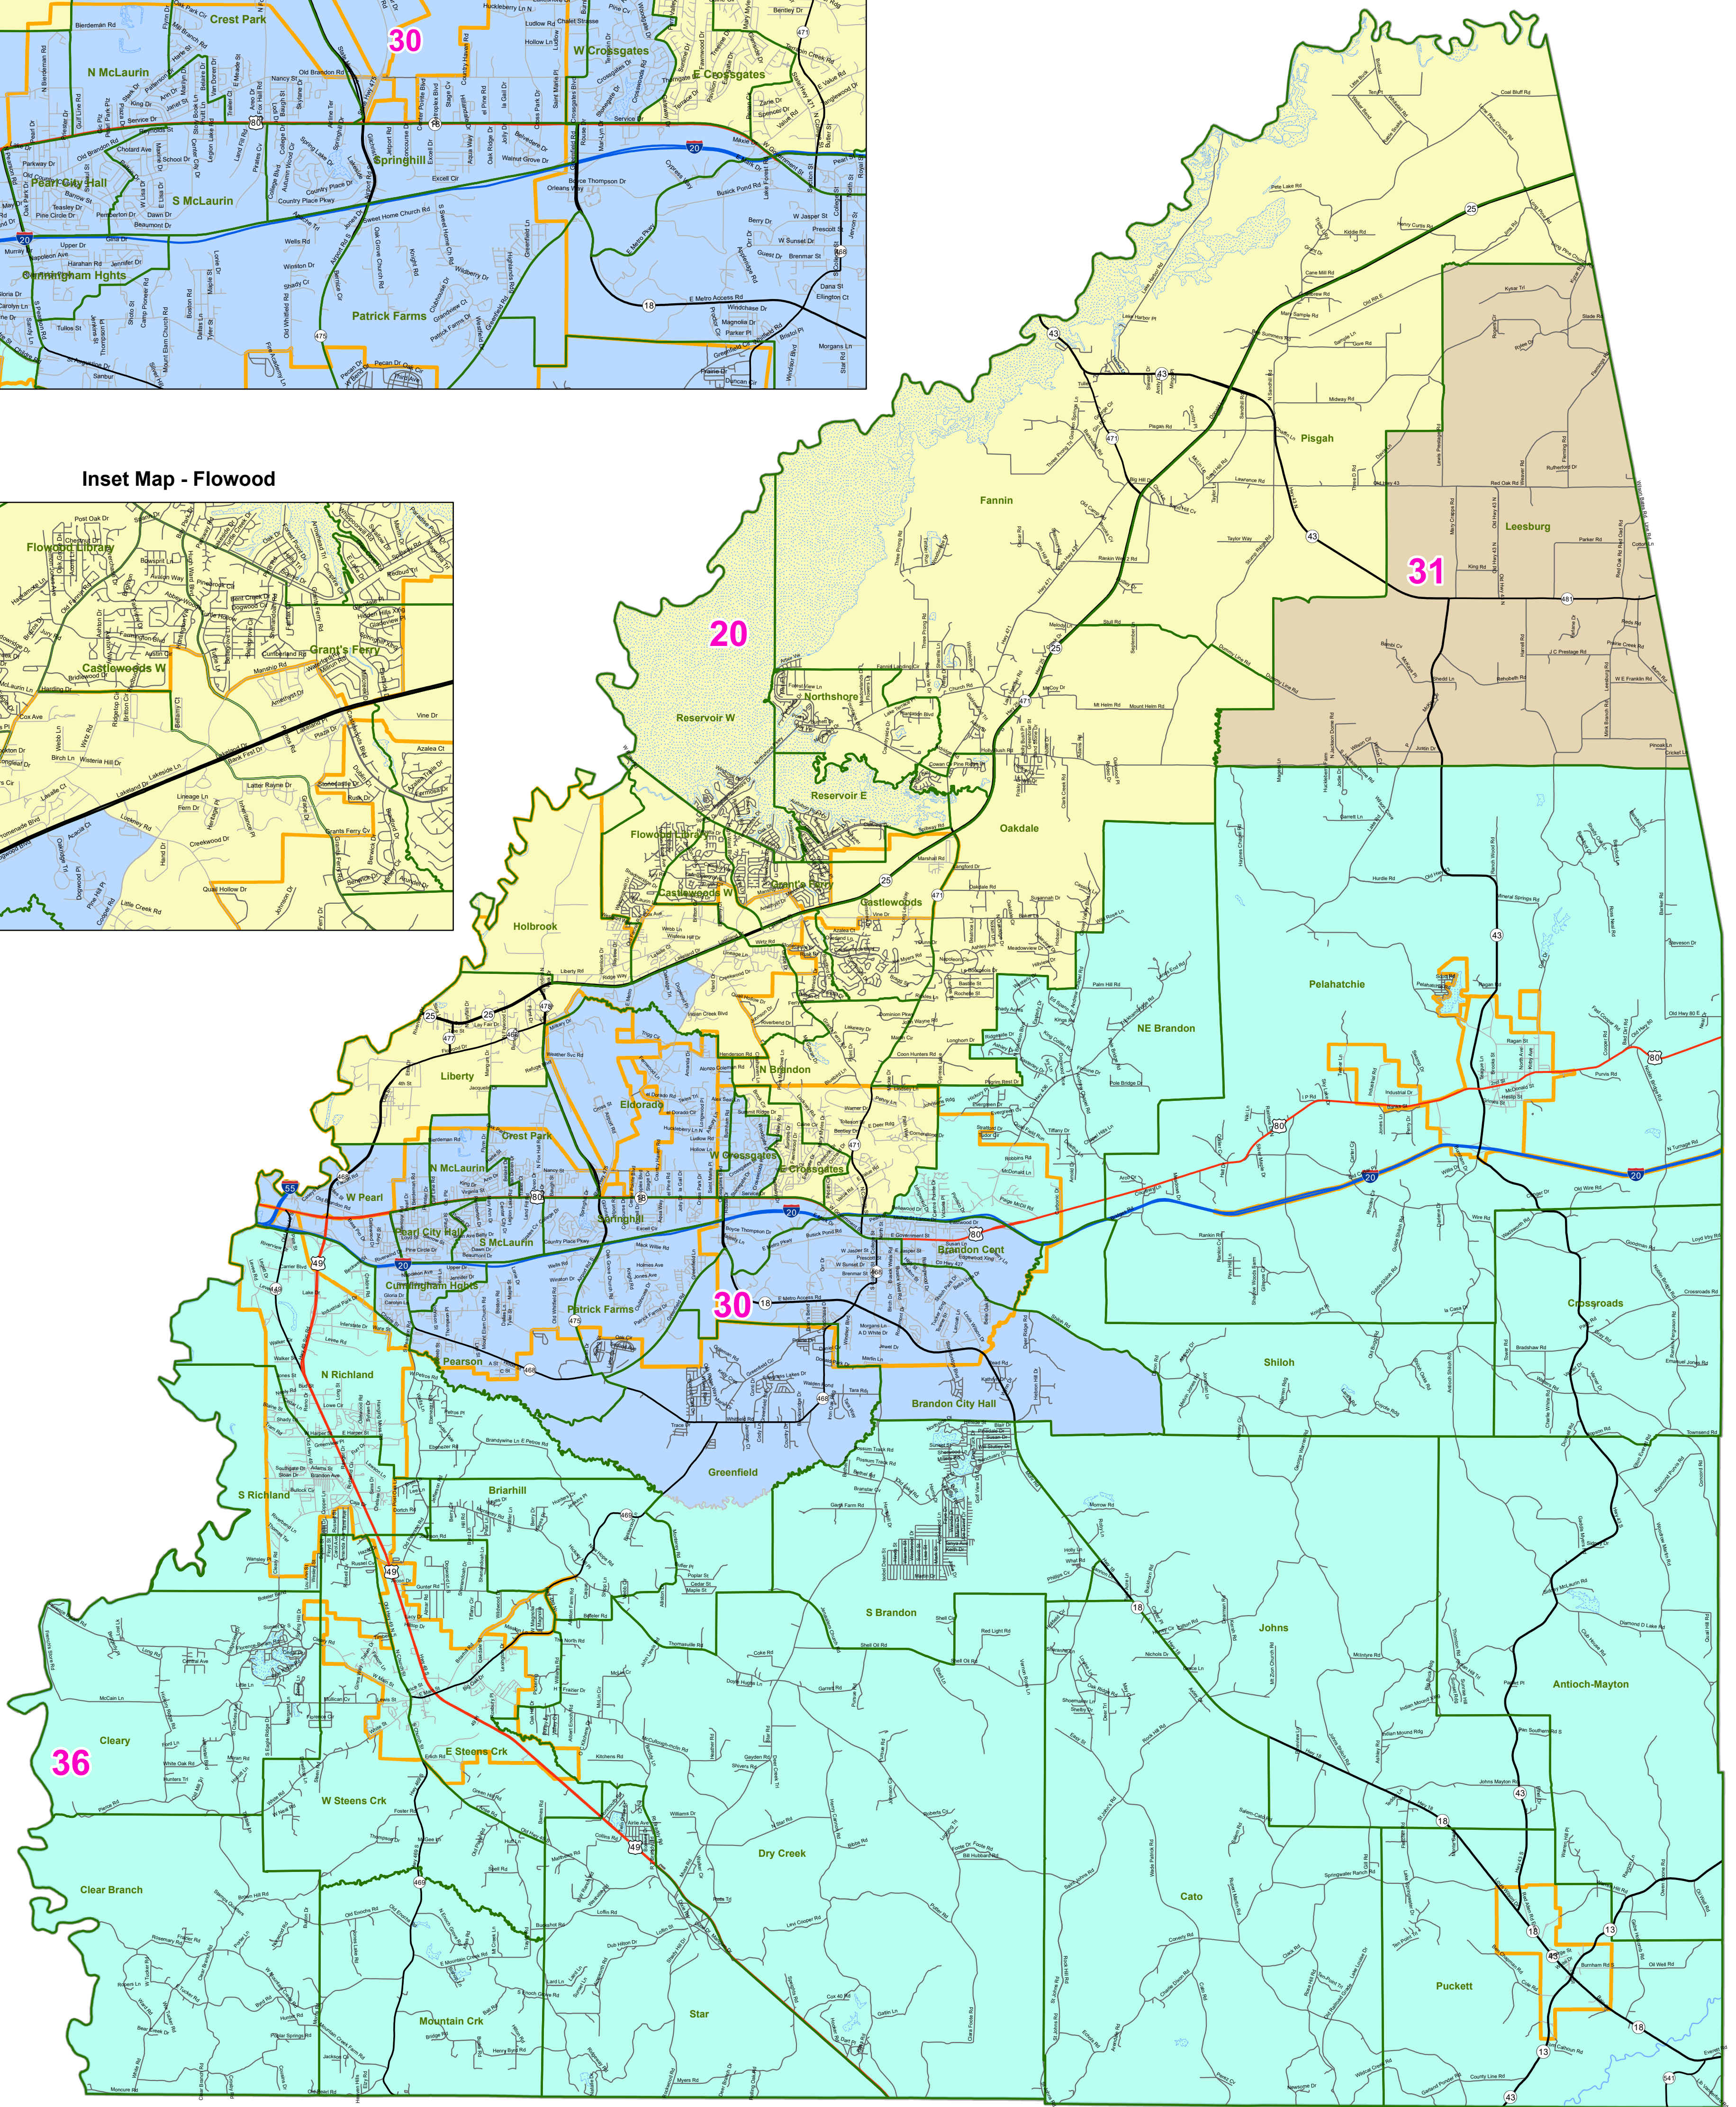

# MS Senate Districts - Rankin County

JR202 as Adopted March 29, 2022

Inset Map - Brandon/Pearl

Inset Map - Flowood

- Voting Precincts
- 1 - Interstates
- 2 - US Highways
- 3 - MS Hwys (1-99)
- 4 - MS Hwys (100-999)
- 5 - Natchez Trace
- 6 - County Roads
- 7 - City Streets
- Rivers
- Lakes/Ponds
- Cities
- County Borders

0 2.25 4.5 9 Miles

Map prepared by MARIS 4/13/2022

Election Districts were compiled on a whole block basis by Legislative staff. Base data (roads, cities, precincts, and counties) were compiled by MARIS from 2020 U.S. Census Bureau TIGER Files. Although the information contained on this map is believed to be accurate, the Board of Trustees, State Institutions of Higher Learning/ MARIS, the Standing Joint Committee on Reapportionment make no warranties as to the completeness, accuracy, reliability or suitability of the data for any use, or for any conclusions derived from this map.