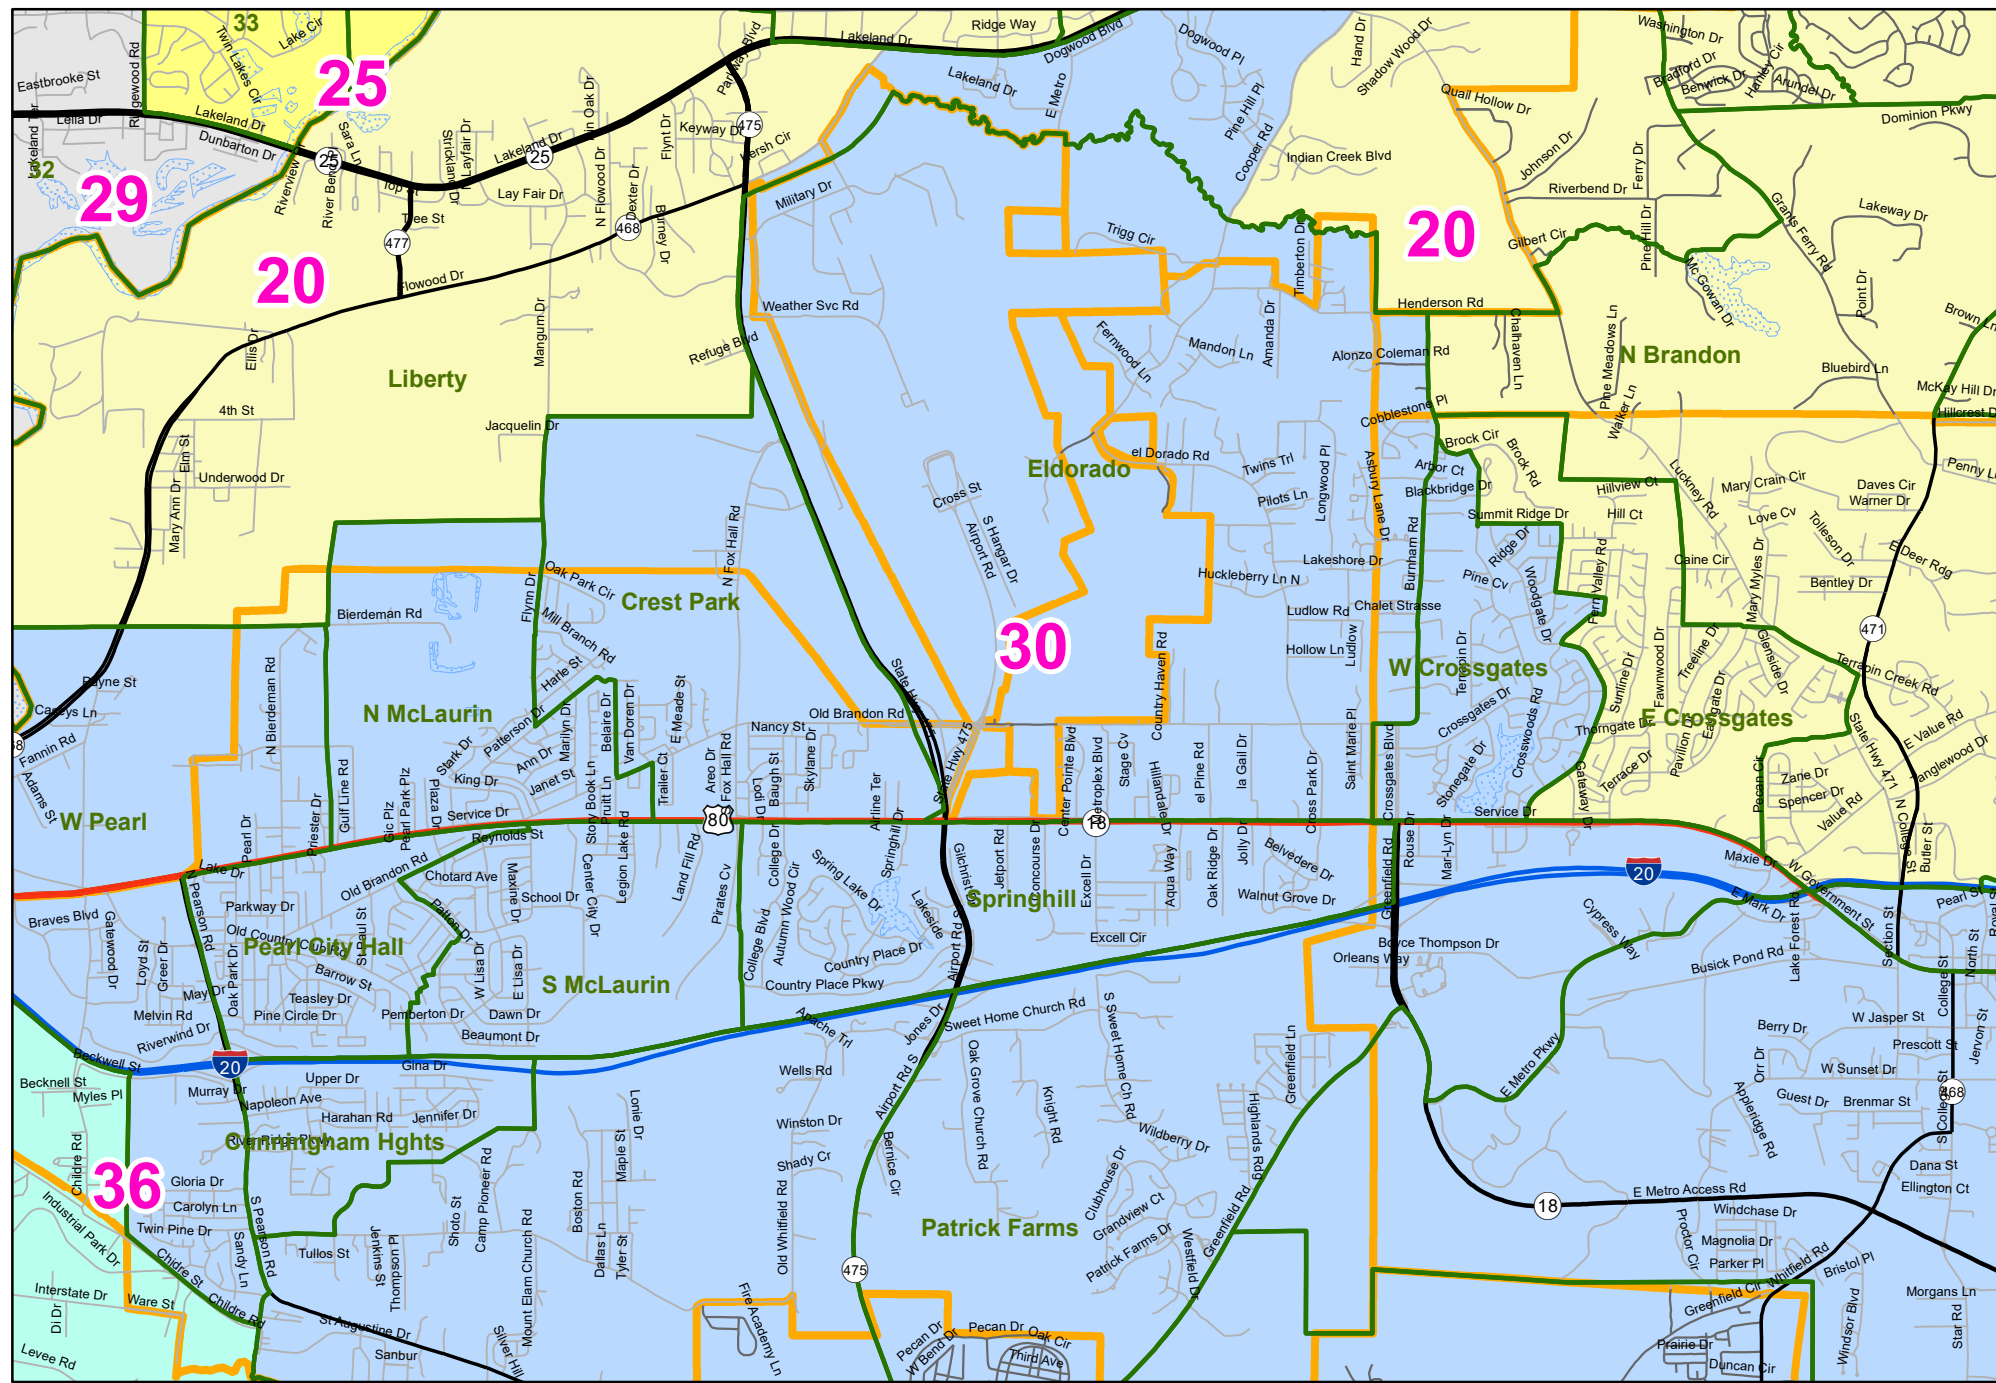

# MS Senate Districts - Rankin County

JR202 as Adopted March 29, 2022

Inset Map - Brandon/Pearl

Inset Map - Flowood

- Voting Precincts
- 1 - Interstates
- 2 - US Highways
- 3 - MS Hwys (1-99)
- 4 - MS Hwys (100-999)
- 5 - Natchez Trace
- 6 - County Roads
- 7 - City Streets
- Rivers
- Lakes/Ponds
- Cities
- County Borders

0 2.25 4.5 9 Miles

Map prepared by MARIS 4/13/2022

Election Districts were compiled on a whole block basis by Legislative staff. Base data (roads, cities, precincts, and counties) were compiled by MARIS from 2020 U.S. Census Bureau TIGER Files. Although the information contained on this map is believed to be accurate, the Board of Trustees, State Institutions of Higher Learning/ MARIS, the Standing Joint Committee on Reapportionment make no warranties as to the completeness, accuracy, reliability or suitability of the data for any use, or for any conclusions derived from this map.