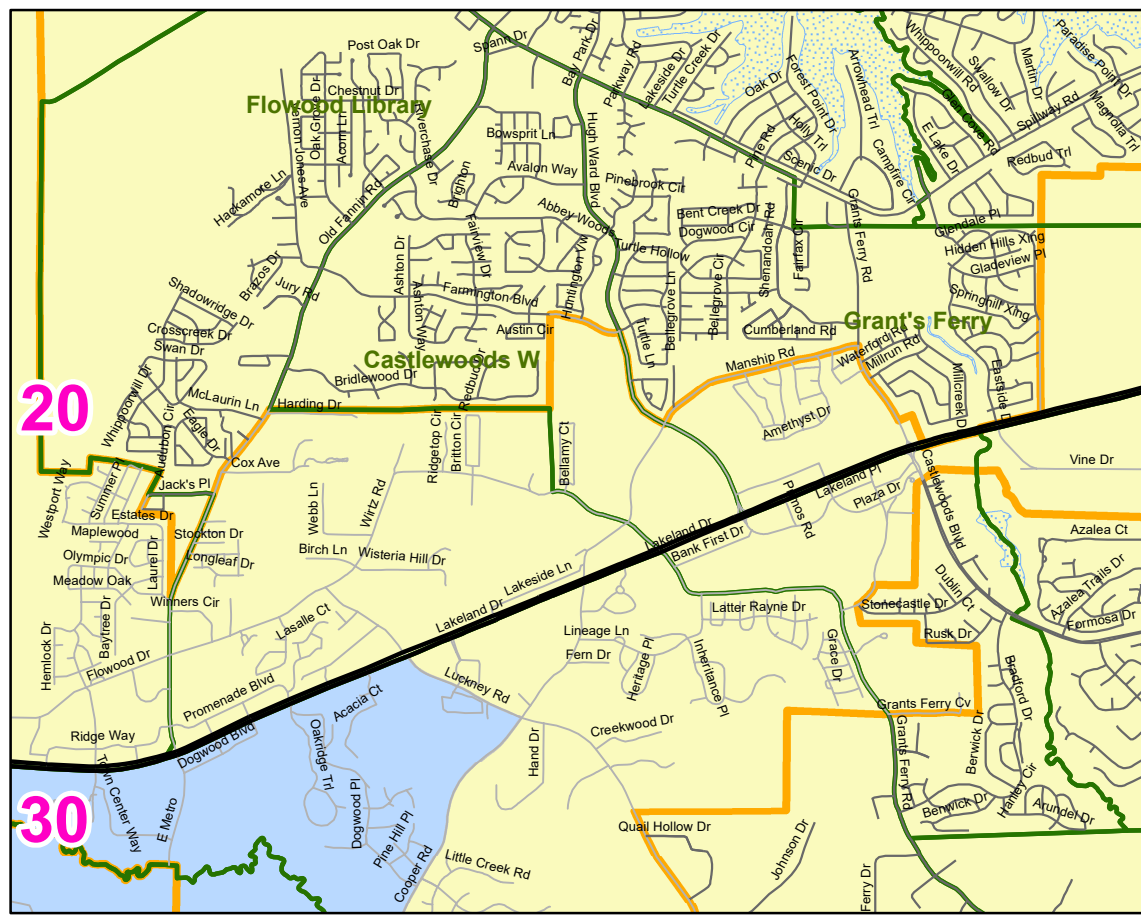

# MS Senate Districts - Rankin County

JR202 as Adopted March 29, 2022

Inset Map - Brandon/Pearl

Inset Map - Flowood

- Voting Precincts
- 1 - Interstates
- 2 - US Highways
- 3 - MS Hwys (1-99)
- 4 - MS Hwys (100-999)
- 5 - Natchez Trace
- 6 - County Roads
- 7 - City Streets
- Rivers
- Lakes/Ponds
- Cities
- County Borders

0 2.25 4.5 9 Miles

Map prepared by MARIS 4/13/2022

Election Districts were compiled on a whole block basis by Legislative staff. Base data (roads, cities, precincts, and counties) were compiled by MARIS from 2020 U.S. Census Bureau TIGER Files. Although the information contained on this map is believed to be accurate, the Board of Trustees, State Institutions of Higher Learning/ MARIS, the Standing Joint Committee on Reapportionment make no warranties as to the completeness, accuracy, reliability or suitability of the data for any use, or for any conclusions derived from this map.