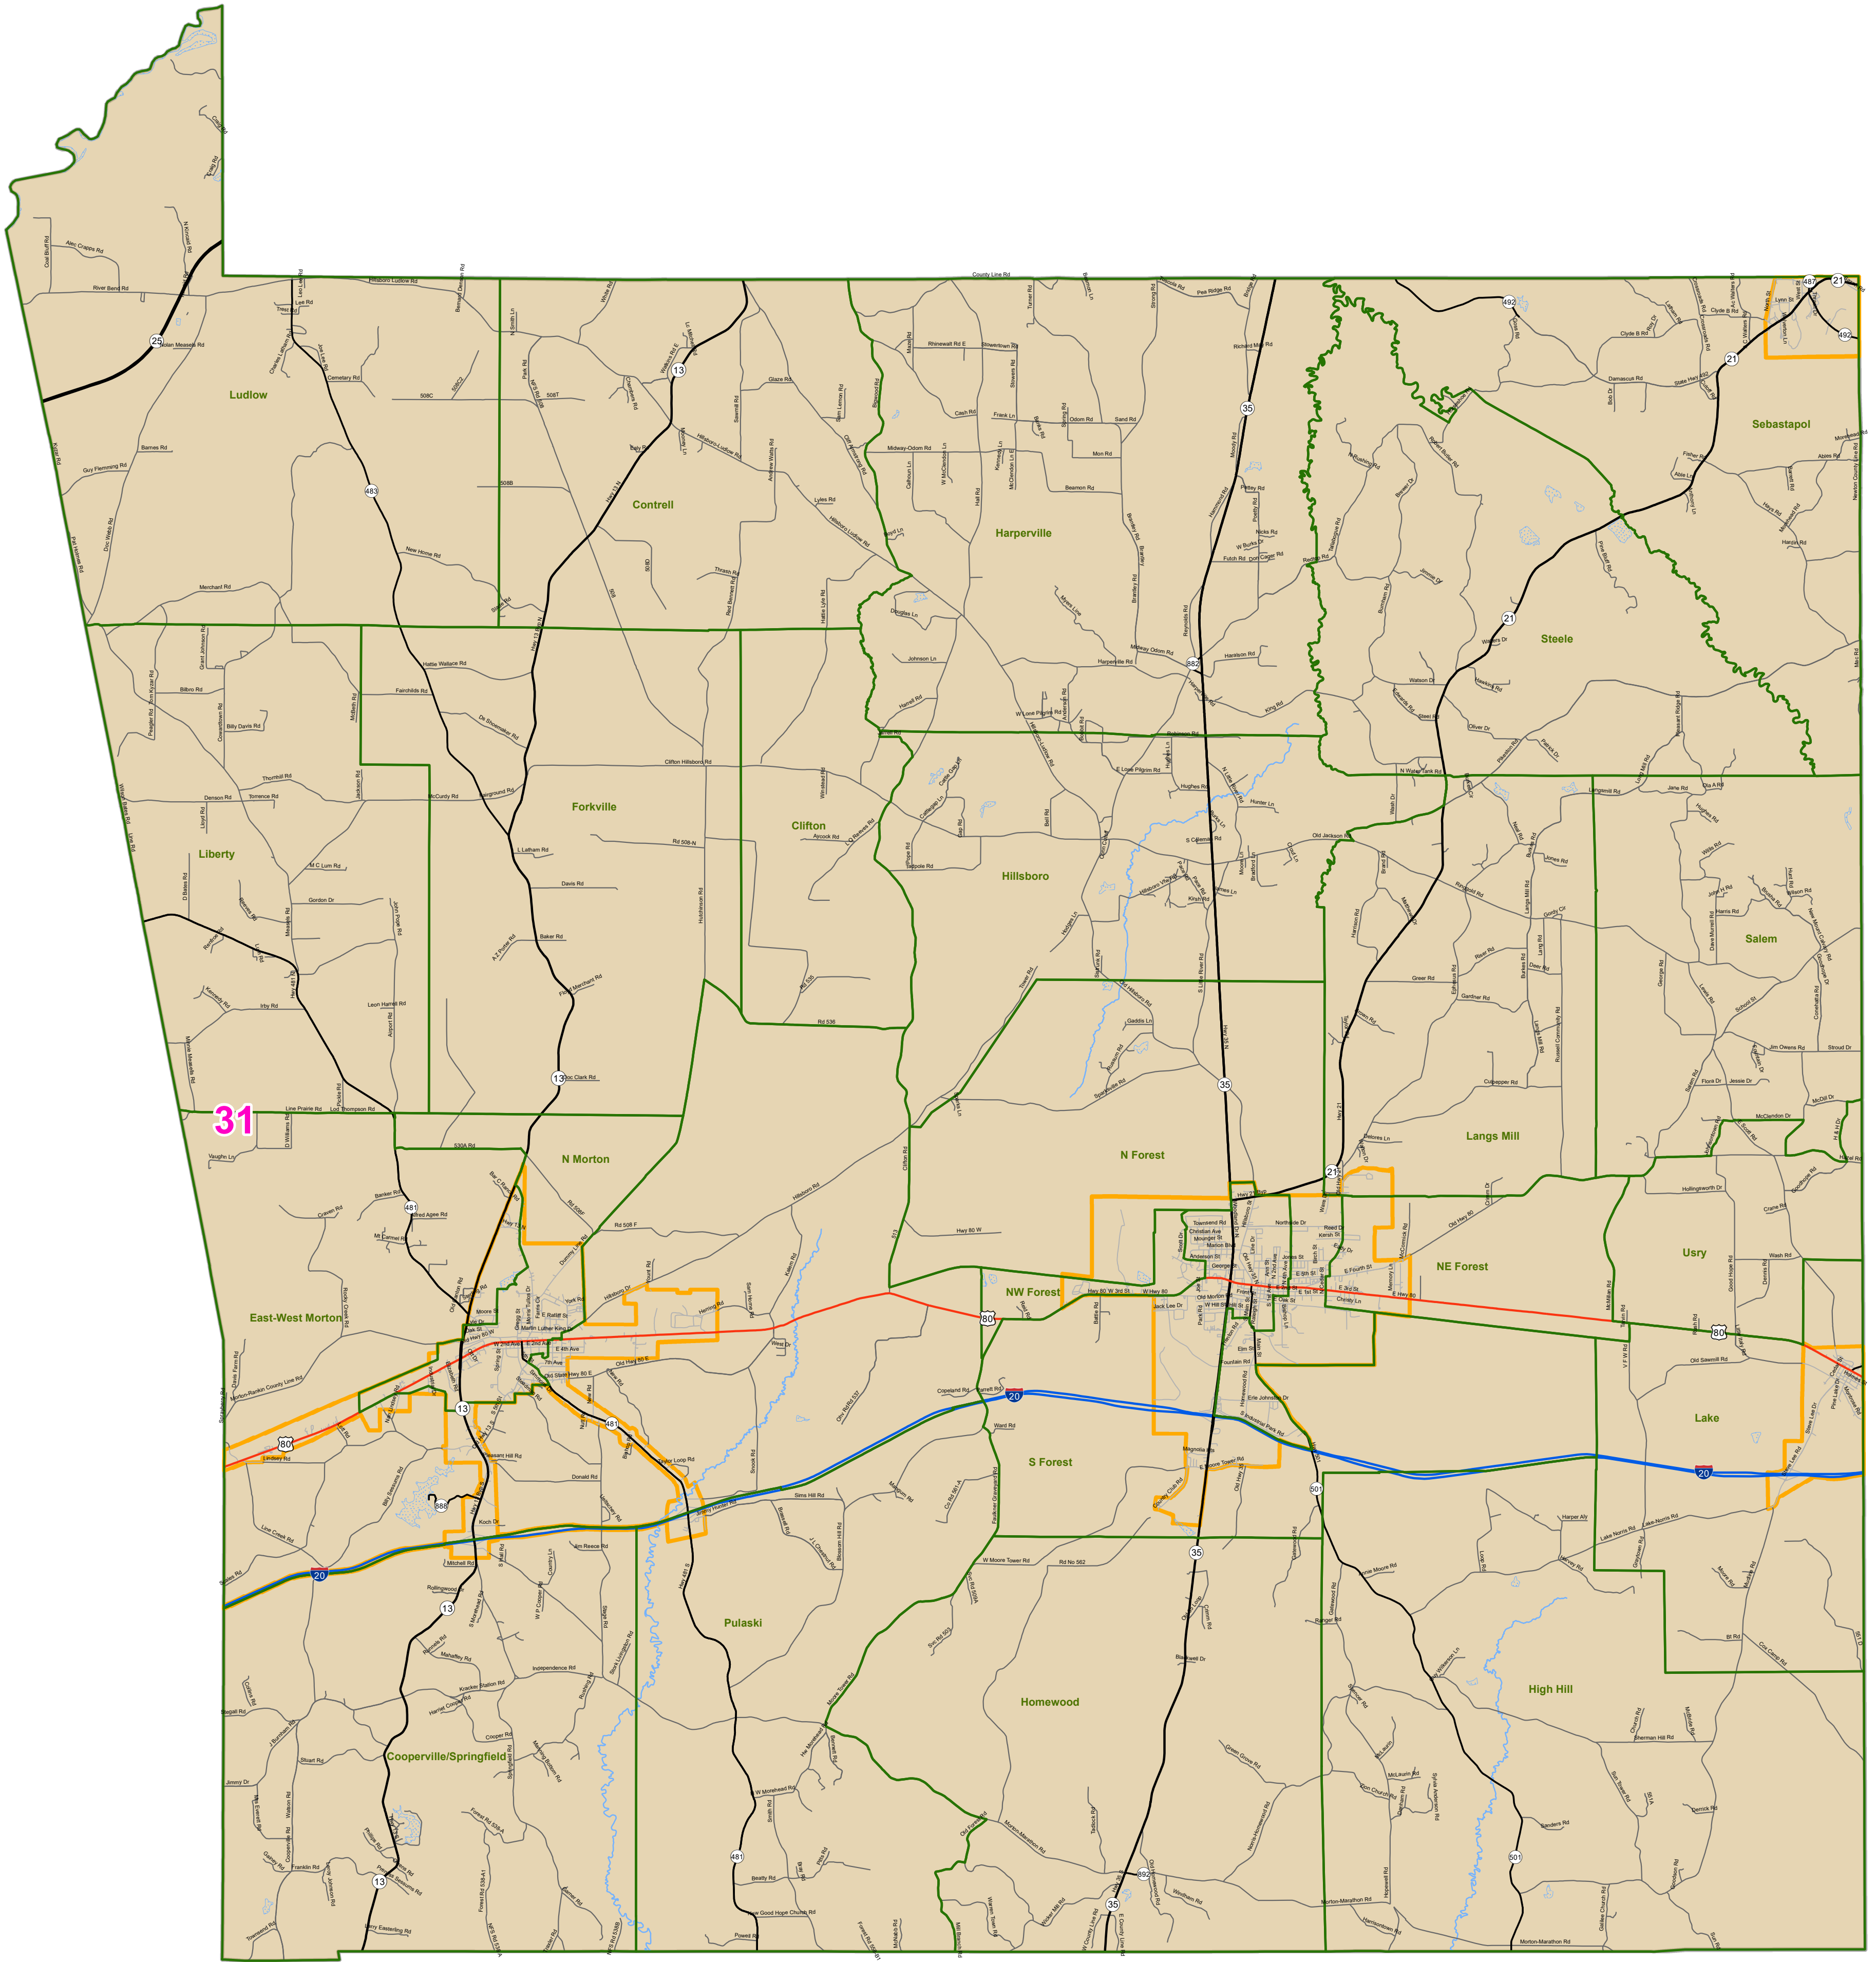

# MS Senate Districts - Scott County

JR202 as Adopted March 29, 2022

- Voting Precincts
- 1 - Interstates
- 2 - US Highways
- 3 - MS Hwys (1-99)
- 4 - MS Hwys (100-999)
- 5 - Natchez Trace
- 6 - County Roads
- 7 - City Streets
- Rivers
- Lakes/Ponds
- Cities
- County Borders

0 2 4 8 Miles

Map prepared by MARIS 4/14/2022

Election Districts were compiled on a whole block basis by Legislative staff. Base data (roads, cities, precincts, and counties) were compiled by MARIS from 2020 U.S. Census Bureau TIGER Files. Although the information contained on this map is believed to be accurate, the Board of Trustees, State Institutions of Higher Learning/ MARIS, the Standing Joint Committee on Reapportionment make no warranties as to the completeness, accuracy, reliability or suitability of the data for any use, or for any conclusions derived from this map.