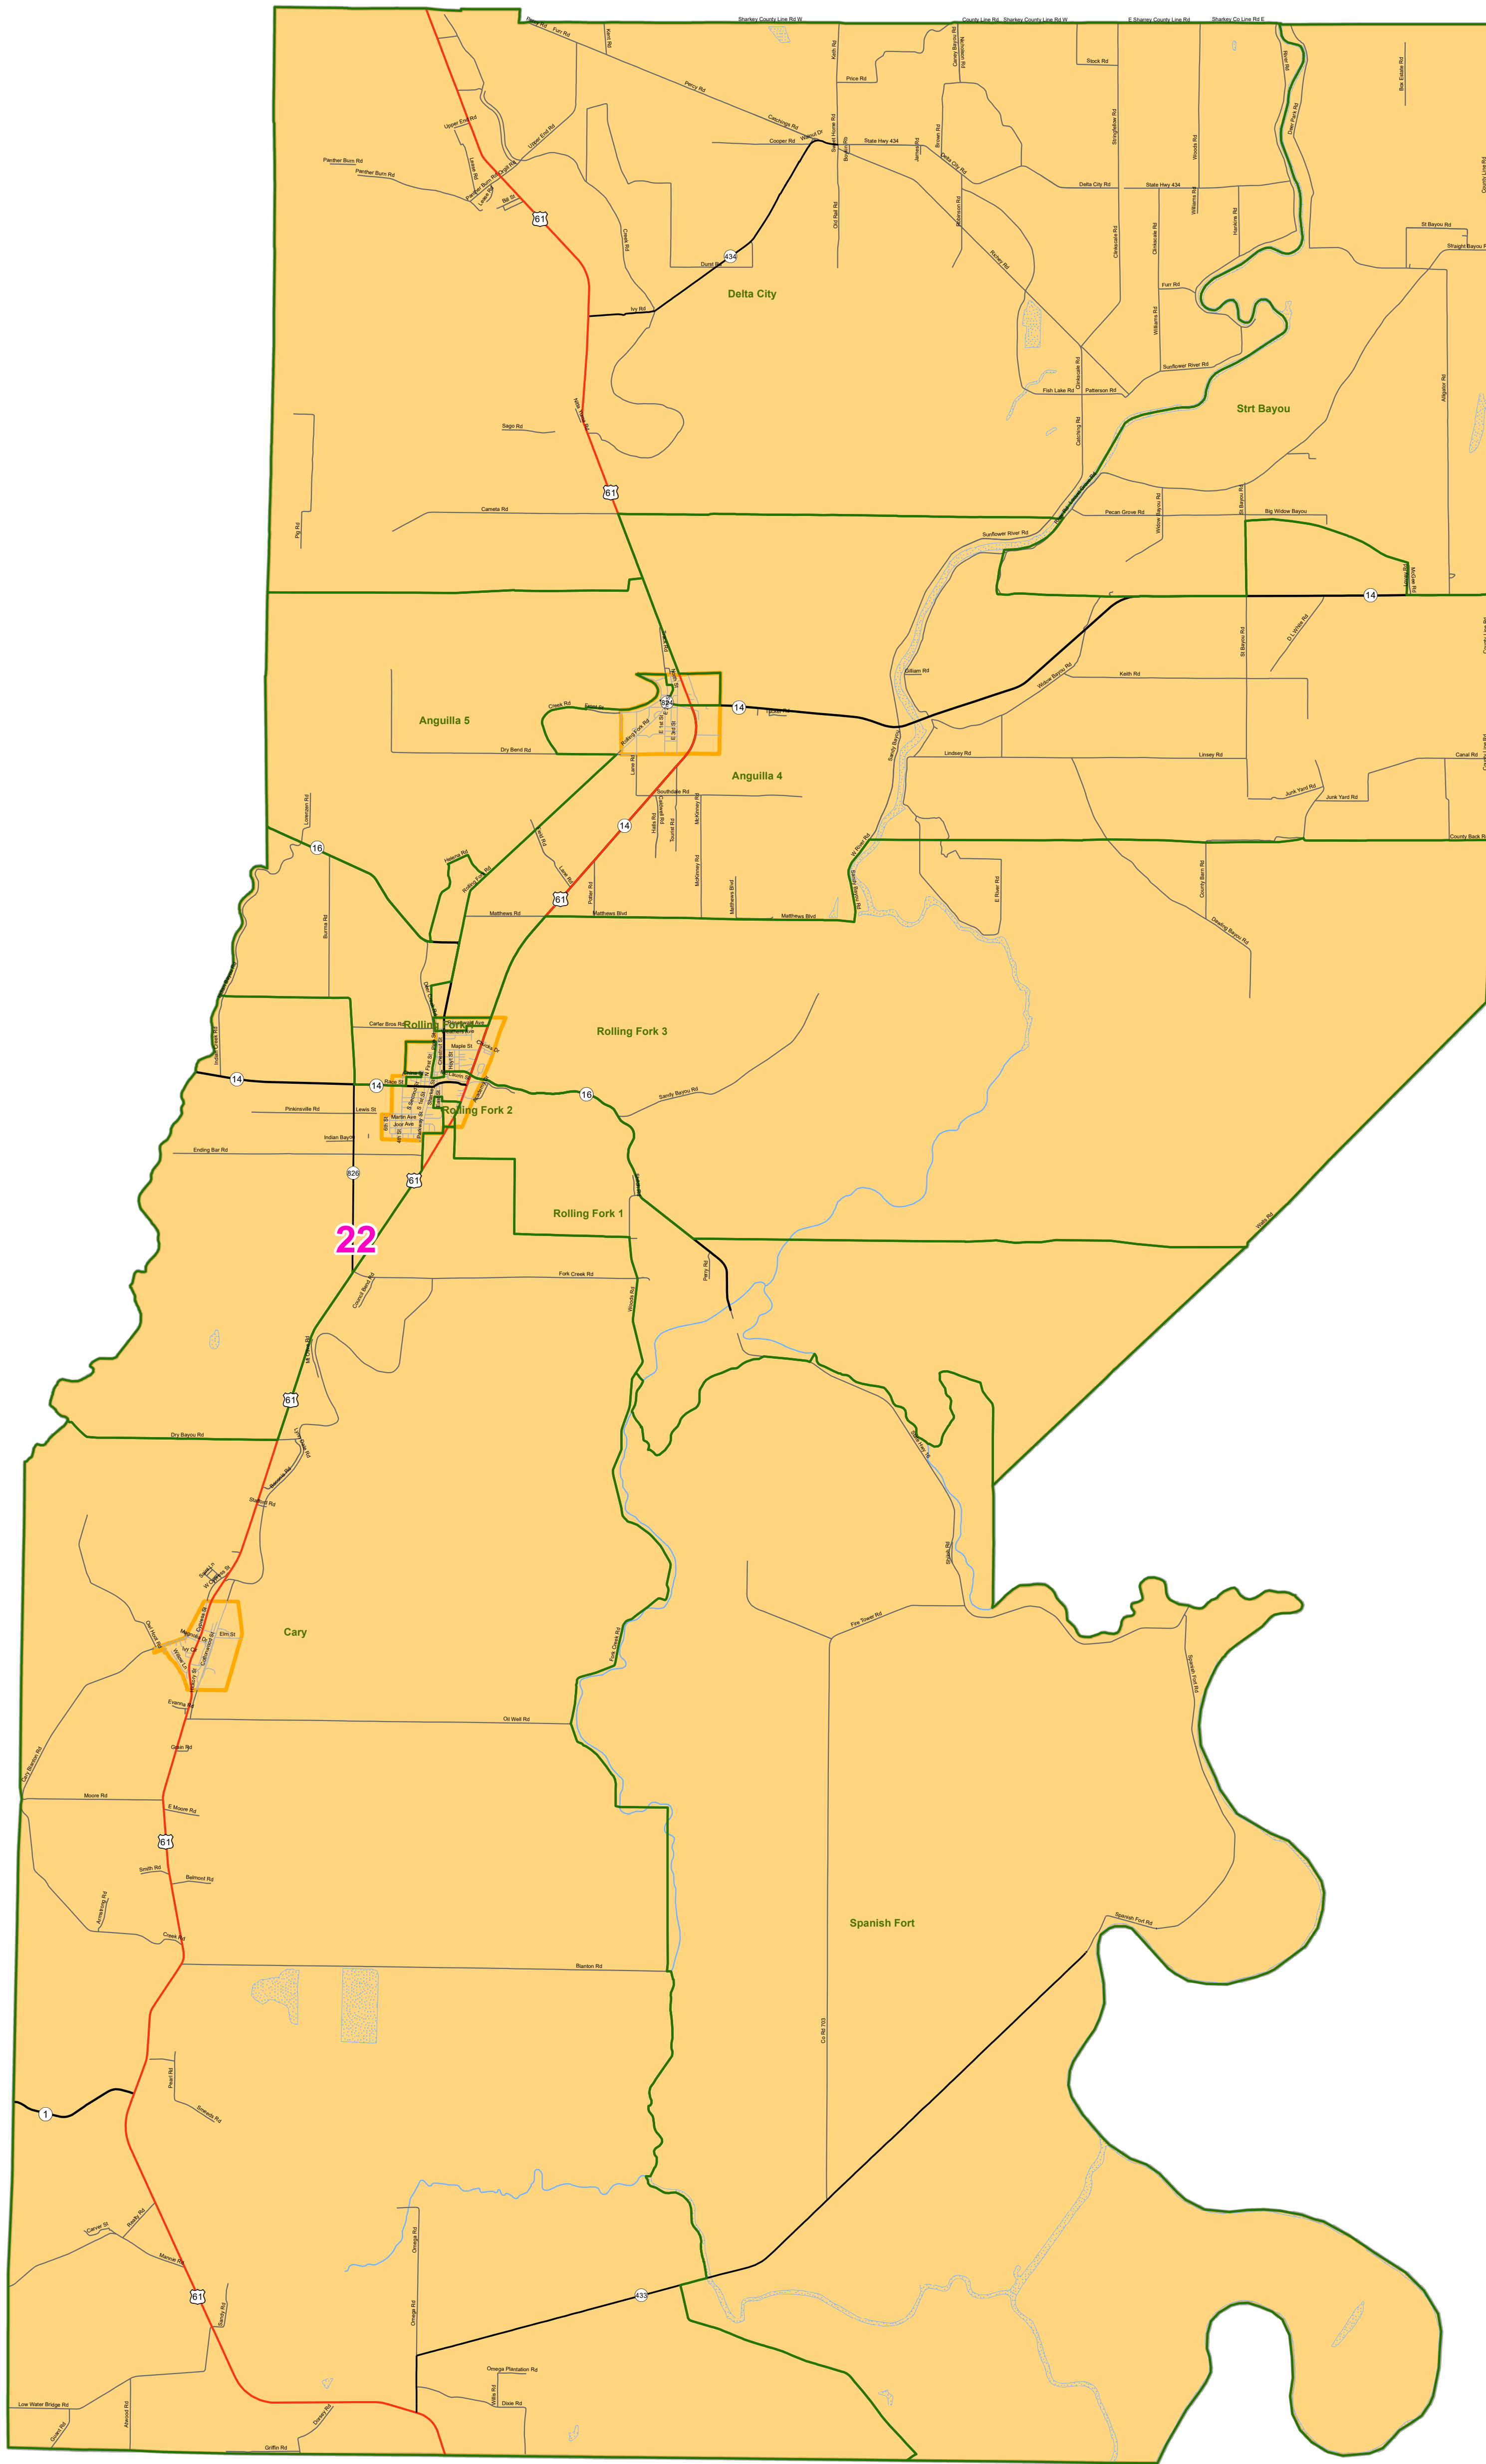

MS Senate Districts - Sharkey County

JR202 as Adopted March 29, 2022

- Voting Precincts
- 1 - Interstates
- 2 - US Highways
- 3 - MS Hwys (1 - 99)
- 4 - MS Hwys (100-999)
- 5 - Natchez Trace
- 6 - County Roads
- 7 - City Streets
- Rivers
- Lakes/Ponds
- Cities
- County Borders

Map prepared by MARIS 4/26/2022

Election Districts were compiled on a whole block basis by Legislative staff. Base data (roads, cities, precincts, and counties) were compiled by MARIS from 2020 U.S. Census Bureau TIGER Files. Although the information contained on this map is believed to be accurate, the Board of Trustees, State Institutions of Higher Learning/ MARIS, the Standing Joint Committee on Reapportionment make no warranties as to the completeness, accuracy, reliability or suitability of the data for any use, or for any conclusions derived from this map.