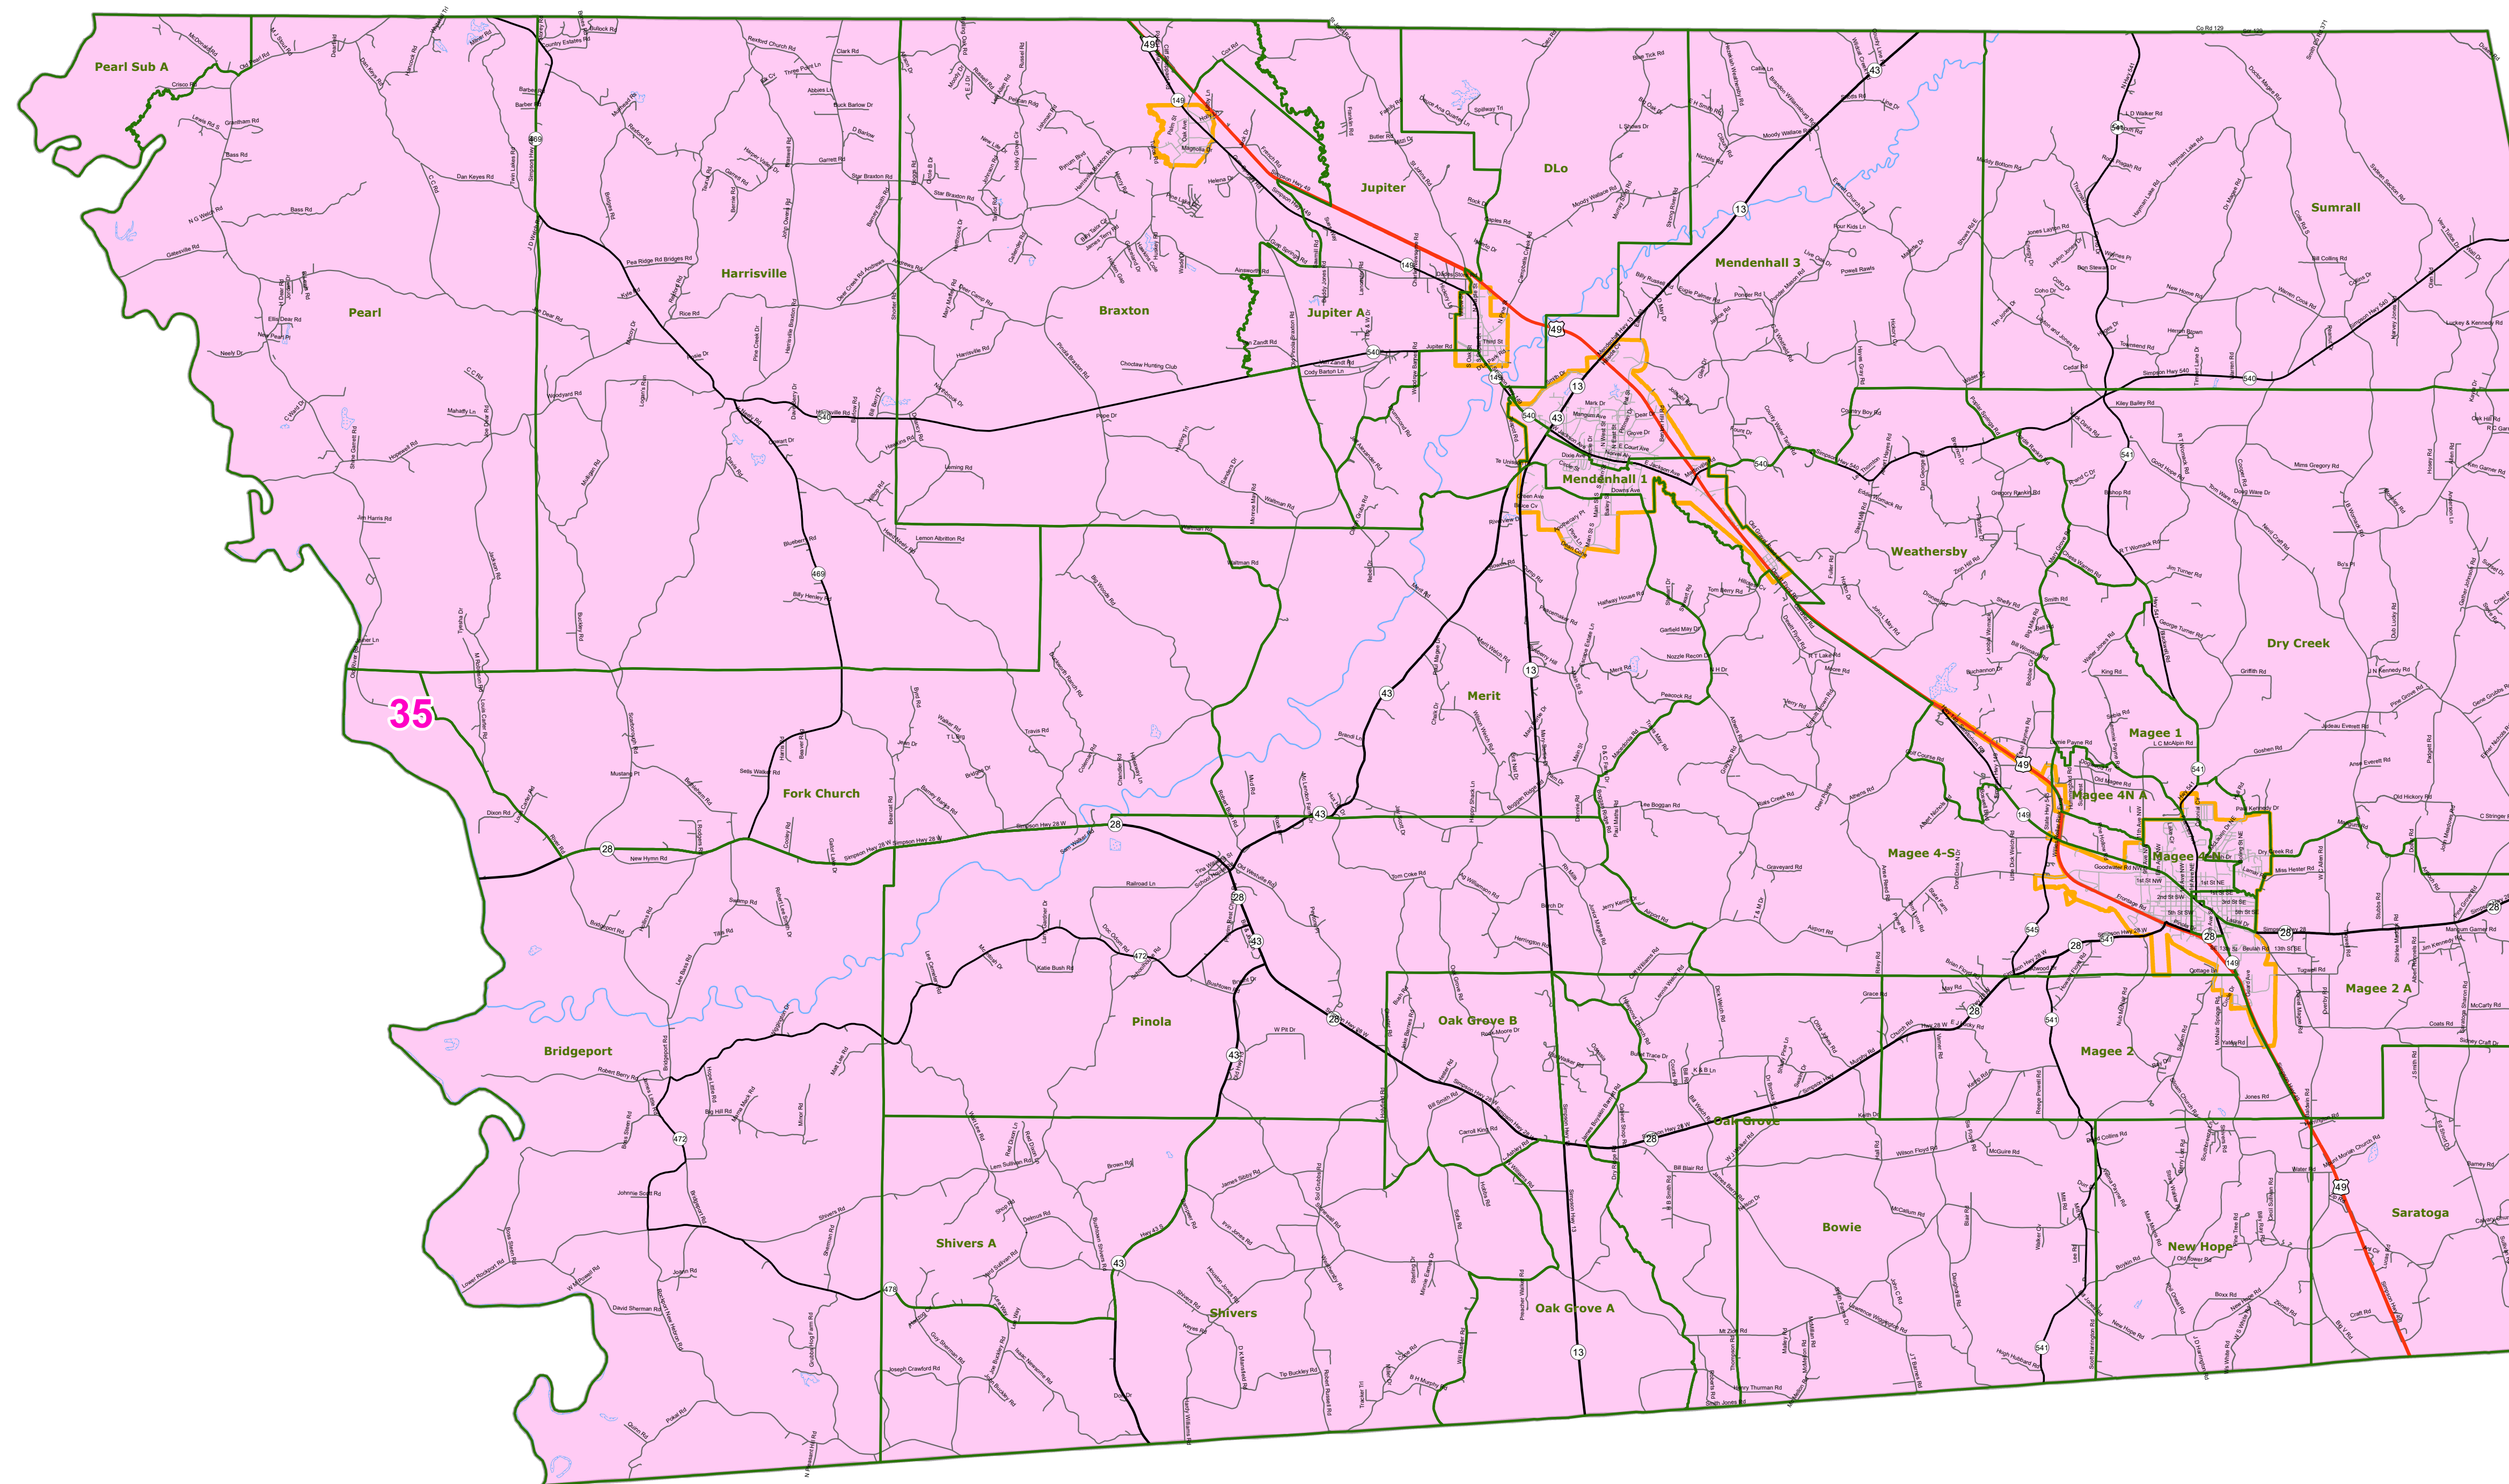

MS Senate Districts Simpson County

JR202 as Adopted March 29, 2022