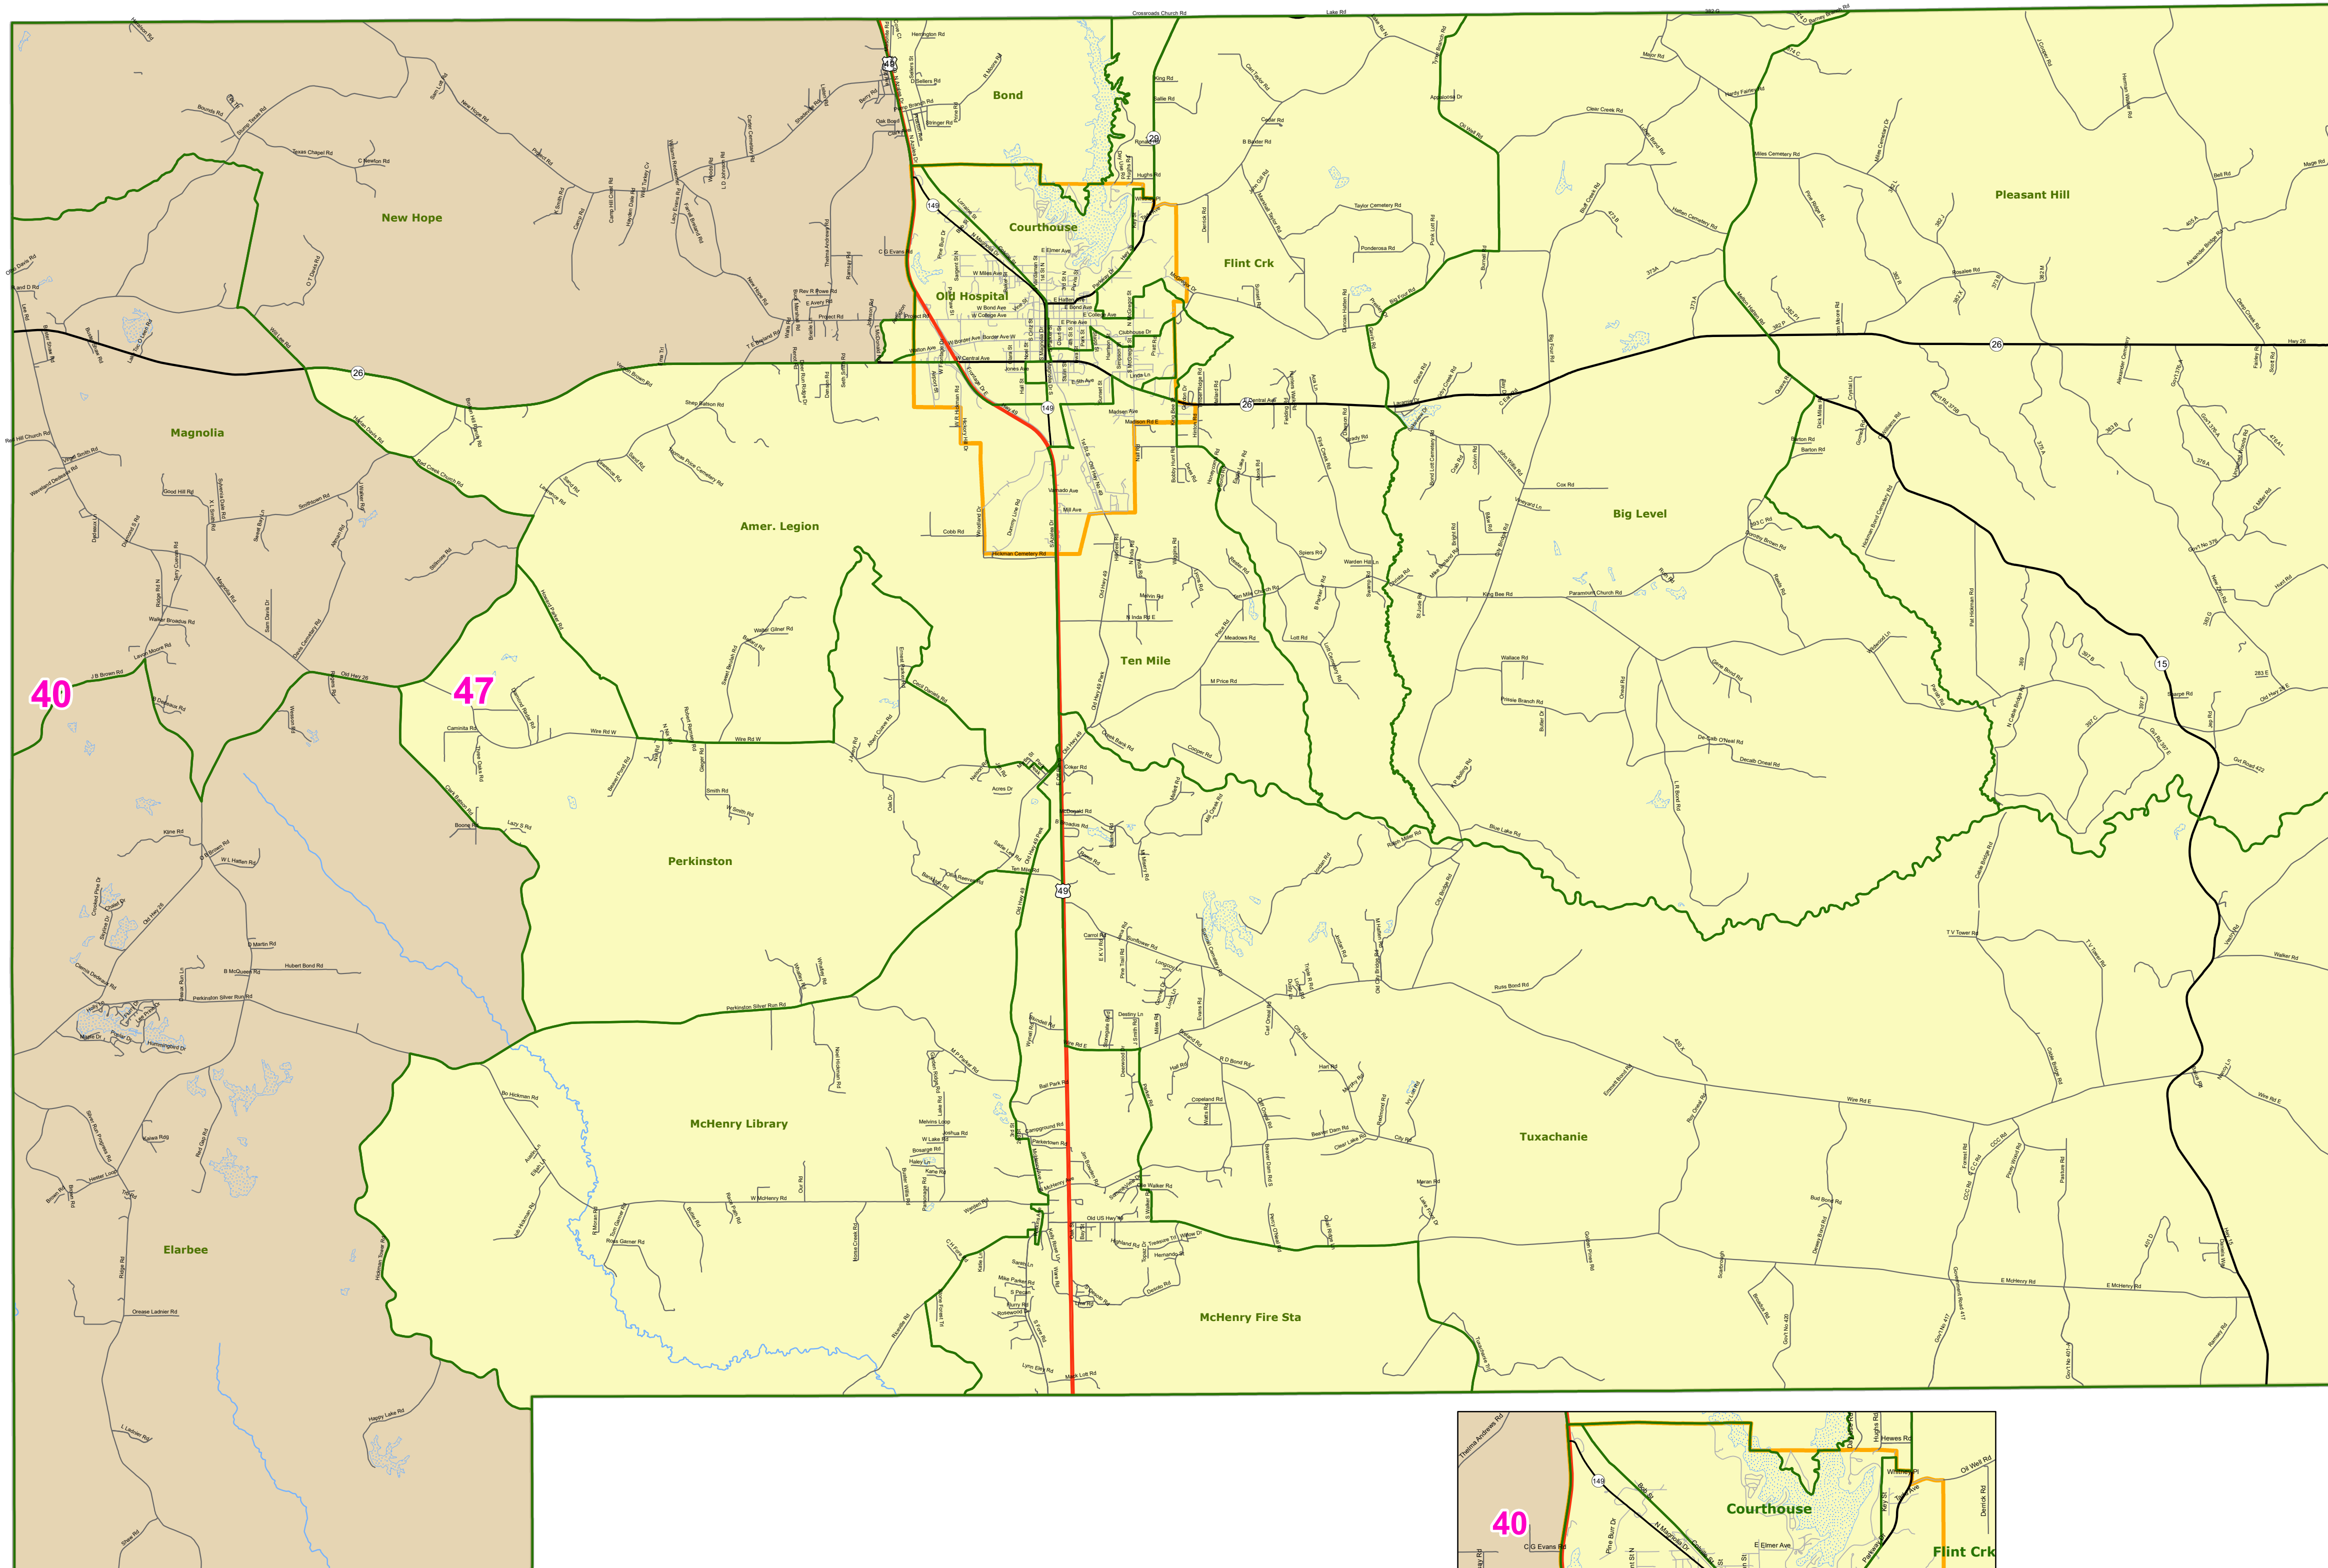

MS Senate Districts Stone County

JR202 as Adopted March 29, 2022

- Voting Precincts
- 1 - Interstates
- 2 - US Highways
- 3 - MS Hwys (1 -99)
- 4 - MS Hwys (100-999)
- 5 - Natchez Trace
- 6 - County Roads
- 7 - City Streets
- 8 - Trails
- Rivers
- Lakes/Ponds
- Cities
- County Borders

0 1.25 2.5 5 Miles

Map prepared by MARIS 4/26/2022