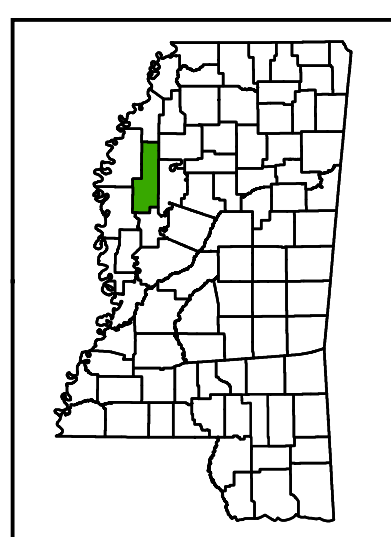

MS Senate Districts - Sunflower County

JR202 as Adopted March 29, 2022

- ▭ Voting Precincts
- ▬ 1 - Interstates
- ▬ 2 - US Highways
- ▬ 3 - MS Hwys (1-99)
- ▬ 4 - MS Hwys (100-999)
- ▬ 5 - Natchez Trace
- ▬ 6 - County Roads
- ▬ 7 - City Streets
- ▬ Rivers
- ▭ Lakes/Ponds
- ▭ Cities
- ▭ County Borders