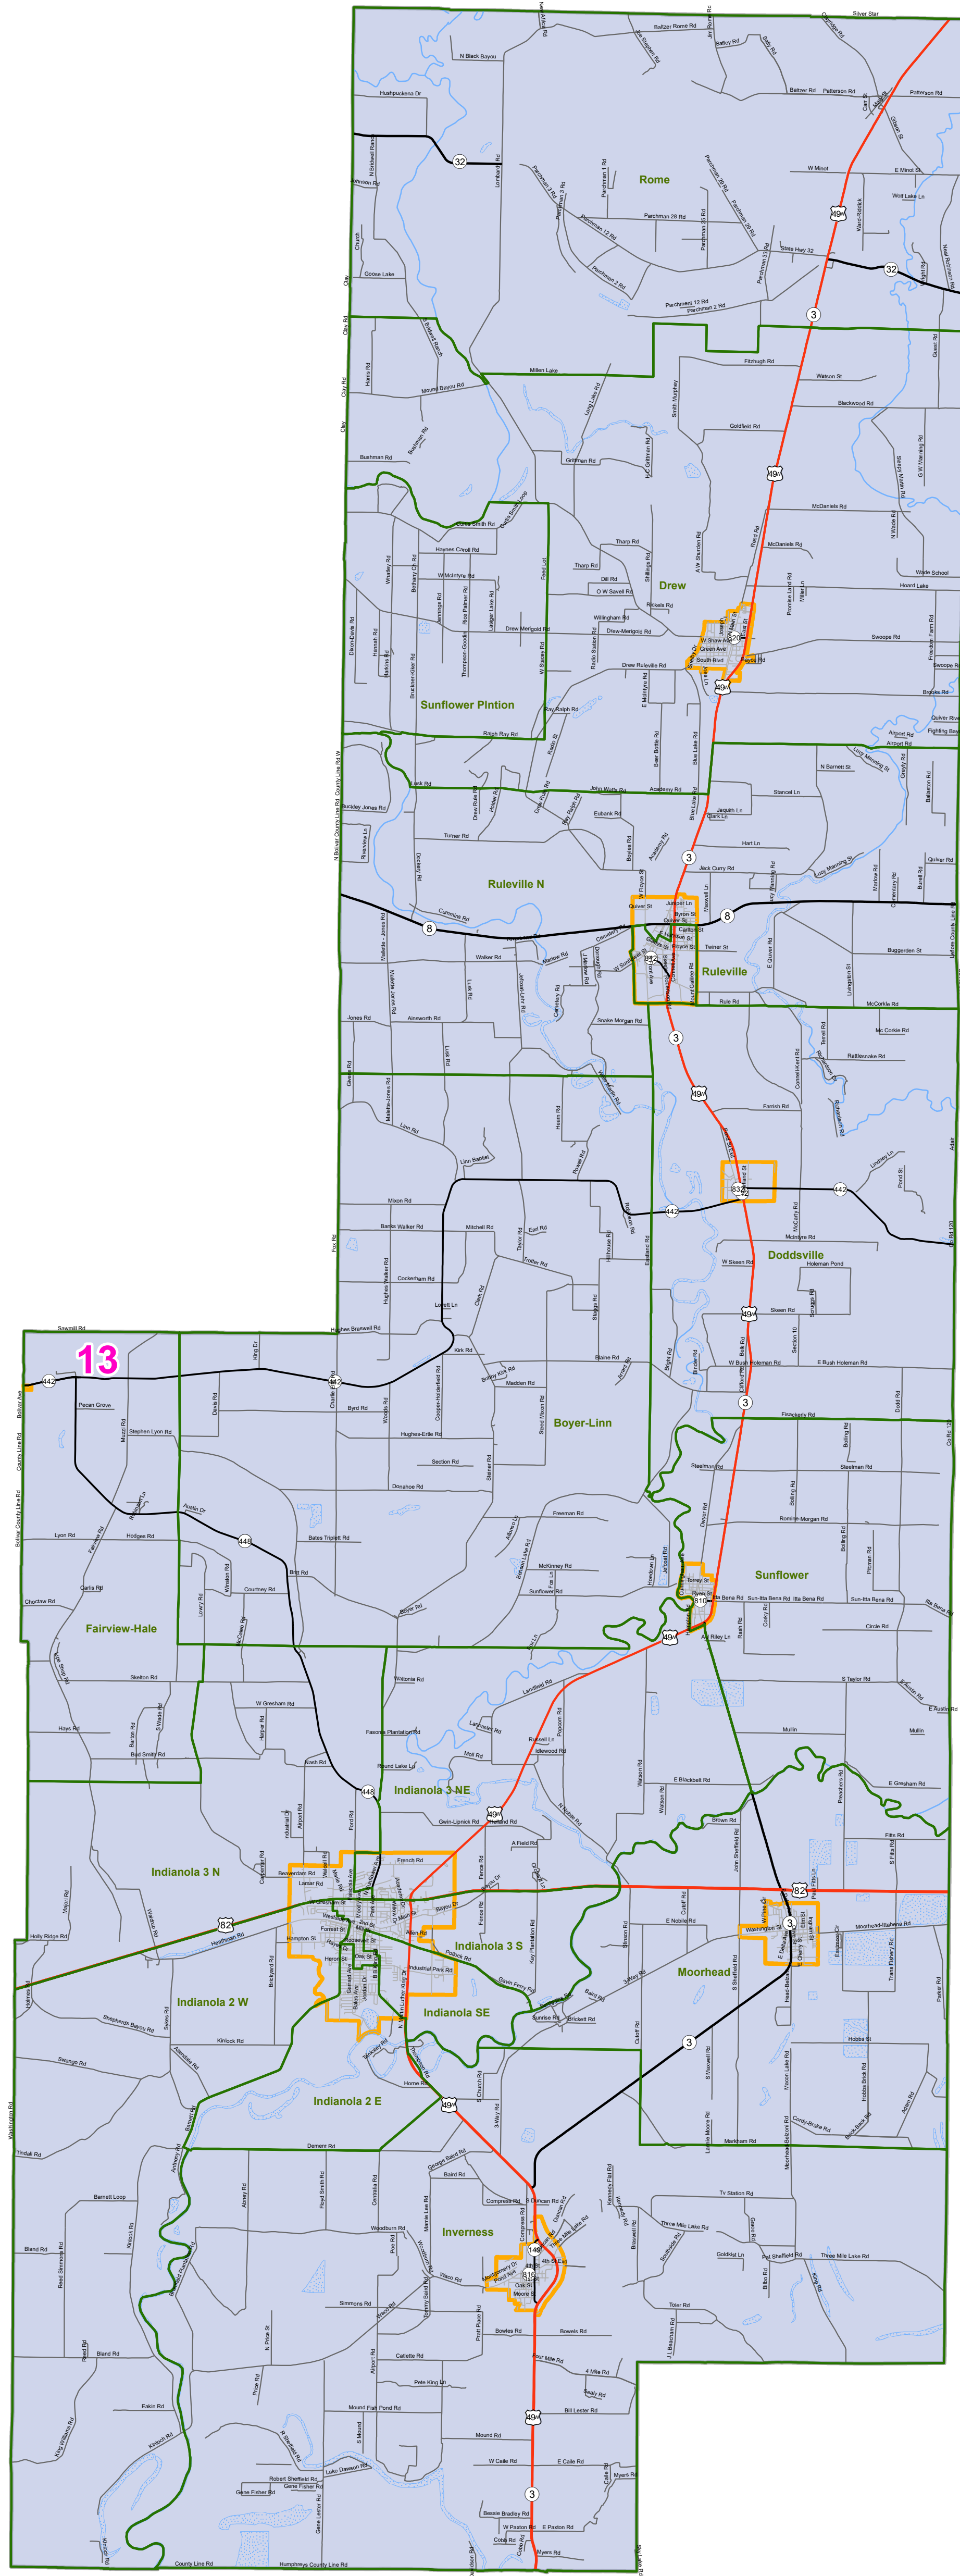

MS Senate Districts - Sunflower County

JR202 as Adopted March 29, 2022

- ▭ Voting Precincts
- ▬ 1 - Interstates
- ▬ 2 - US Highways
- ▬ 3 - MS Hwys (1-99)
- ▬ 4 - MS Hwys (100-999)
- ▬ 5 - Natchez Trace
- ▬ 6 - County Roads
- ▬ 7 - City Streets
- ▬ Rivers
- ▭ Lakes/Ponds
- ▭ Cities
- ▭ County Borders

Map prepared by MARIS 4/26/2022

Election Districts were compiled on a whole block basis by Legislative staff. Base data (roads, cities, precincts, and counties) were compiled by MARIS from 2020 U.S. Census Bureau TIGER Files. Although the information contained on this map is believed to be accurate, the Board of Trustees, State Institutions of Higher Learning/ MARIS, the Standing Joint Committee on Reapportionment make no warranties as to the completeness, accuracy, reliability or suitability of the data for any use, or for any conclusions derived from this map.