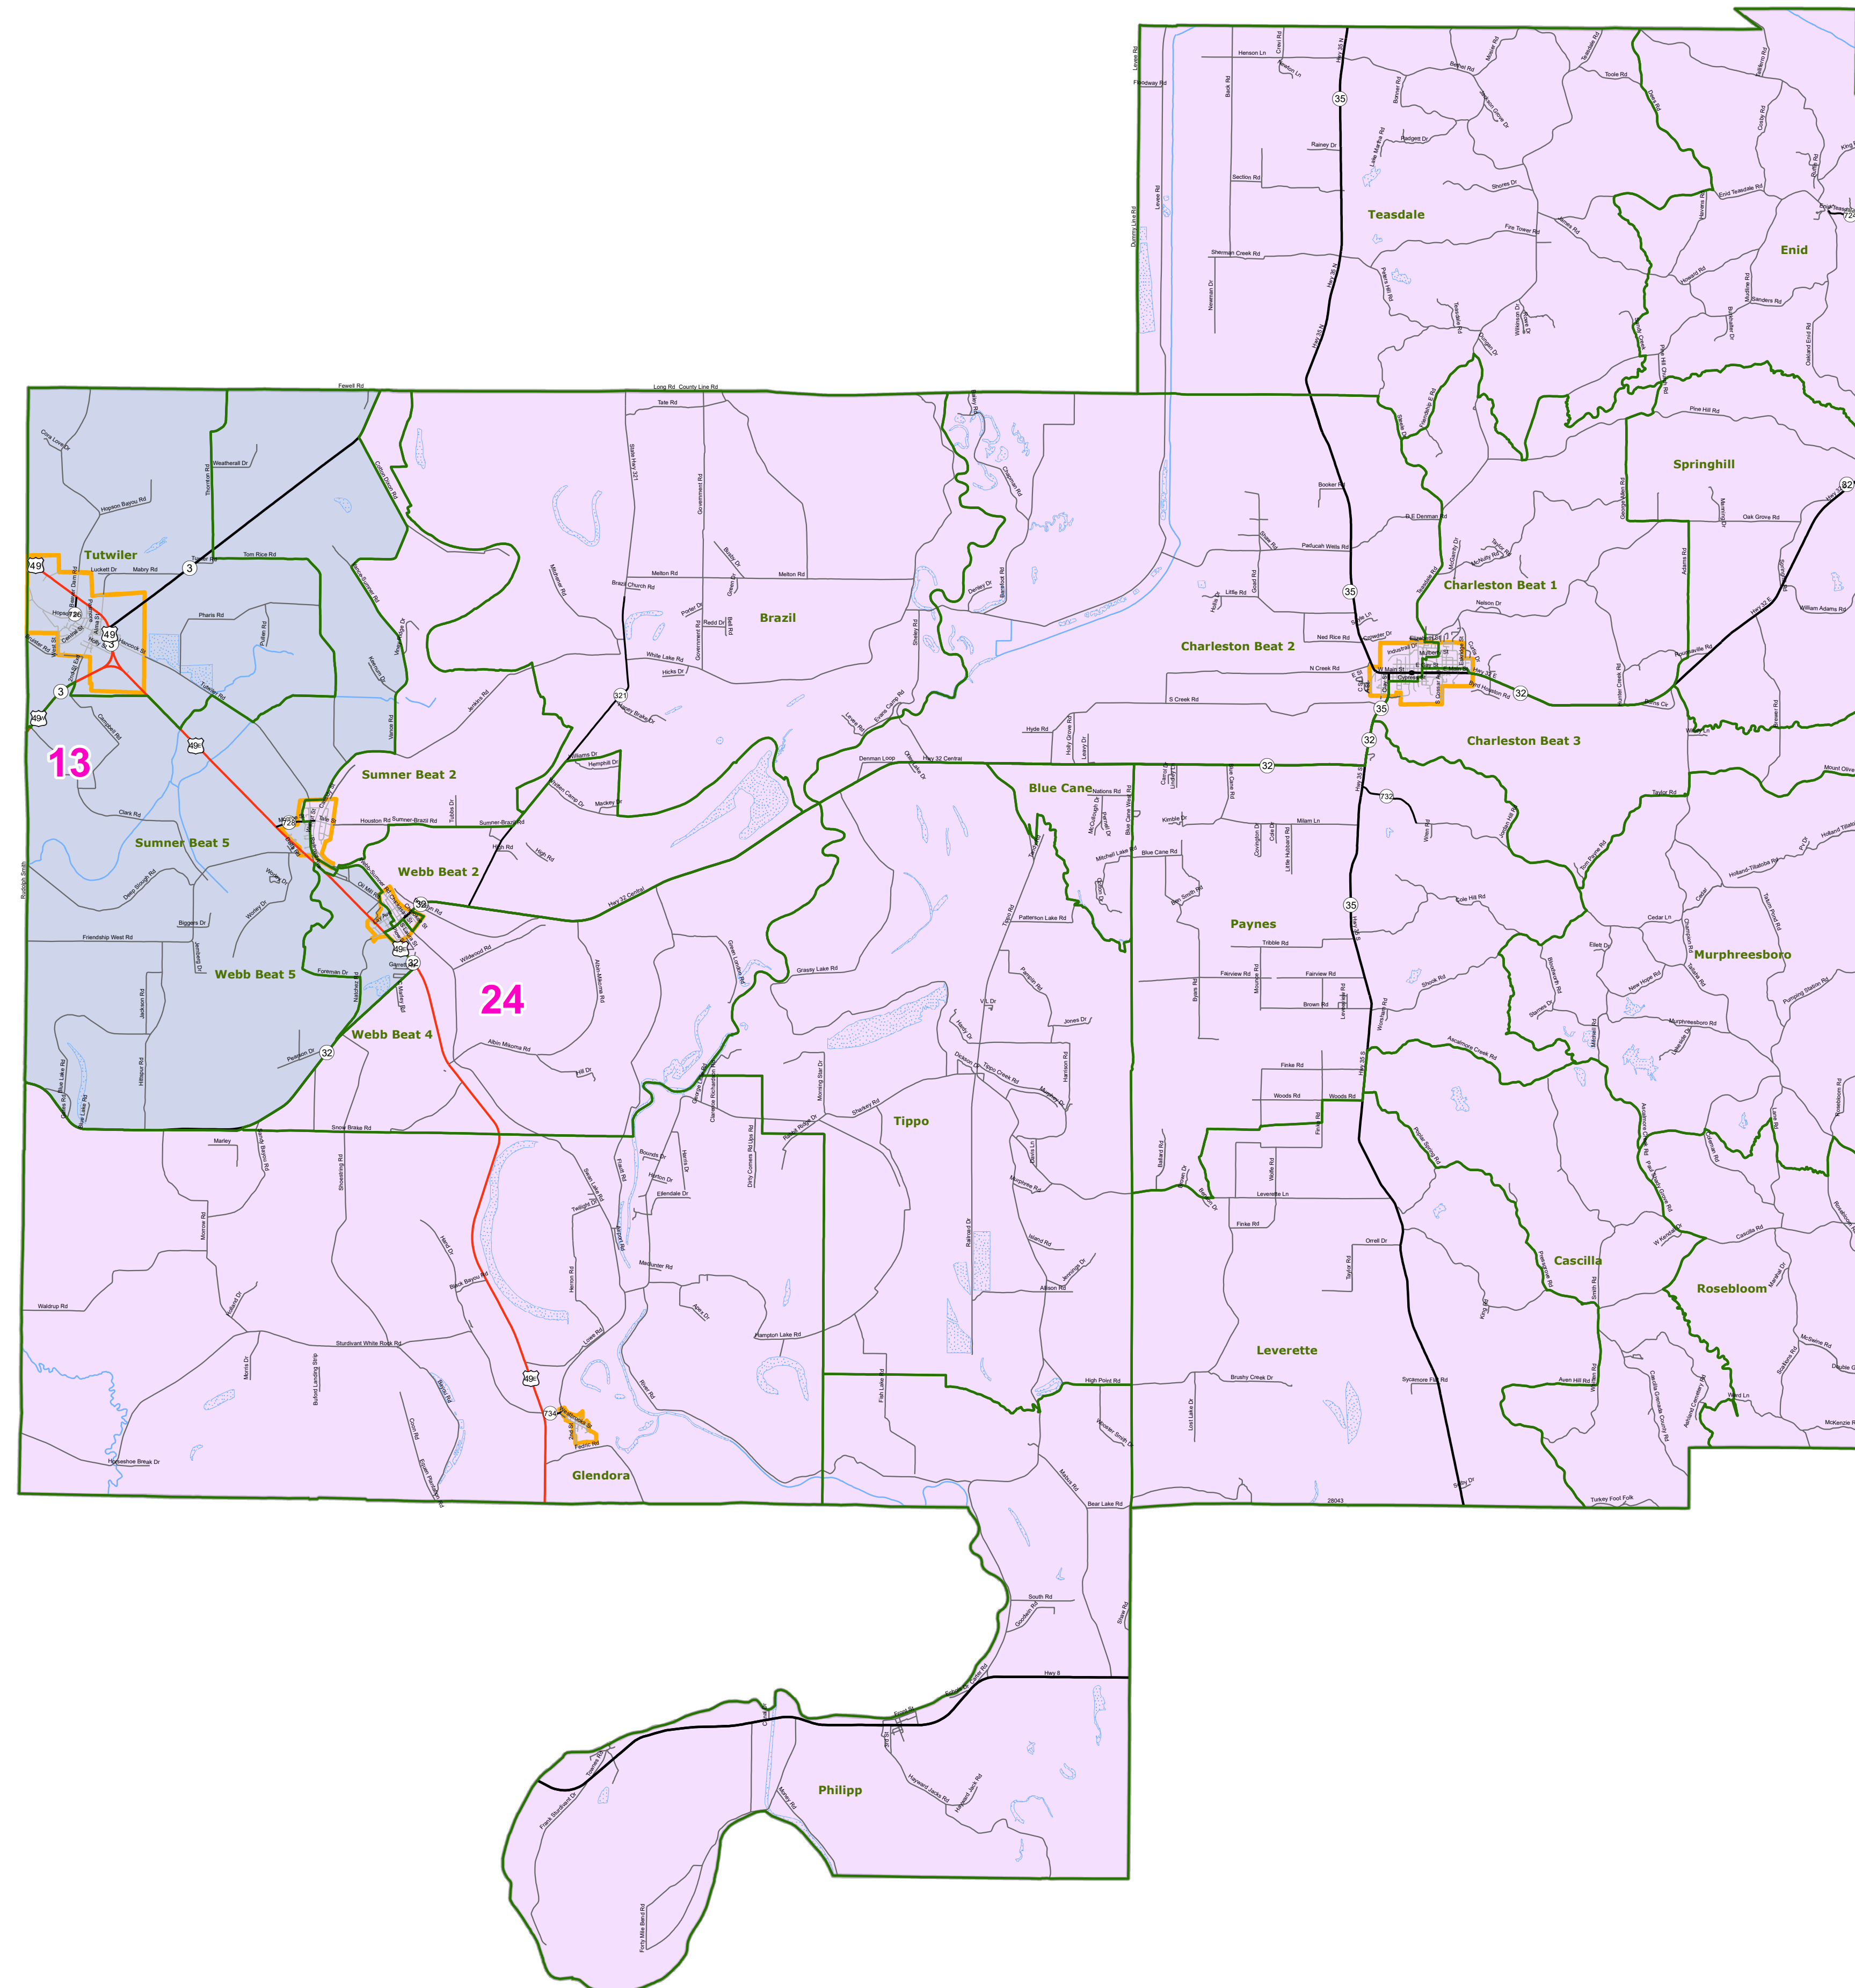

MS Senate Districts Tallahatchie County

JR202 as Adopted March 29, 2022

- Voting Precincts
- 1 - Interstates
- 2 - US Highways
- 3 - MS Hwys (1 - 99)
- 4 - MS Hwys (100-999)
- 5 - Natchez Trace
- 6 - County Roads
- 7 - City Streets
- 8 - Trails
- Rivers
- Lakes/Ponds
- Cities
- County Borders

0 2 4 8 Miles

Map prepared by MARIS 4/26/2022