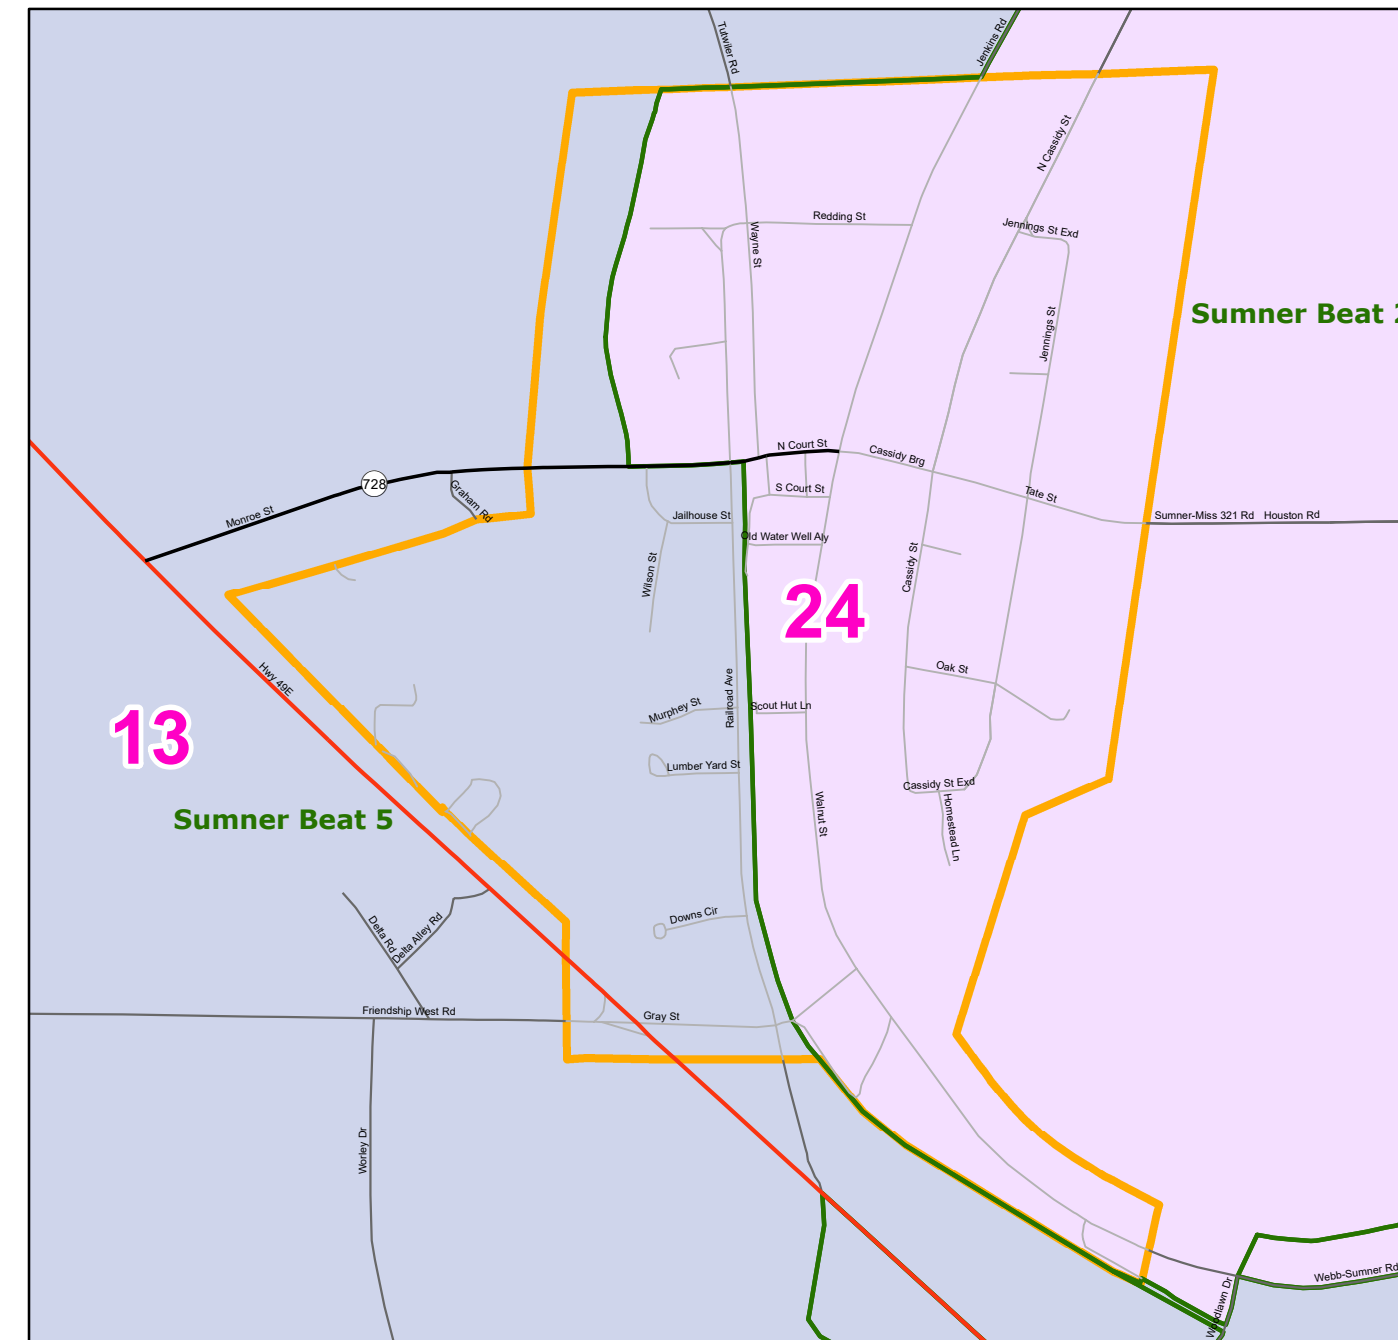

Inset Map - Sumner