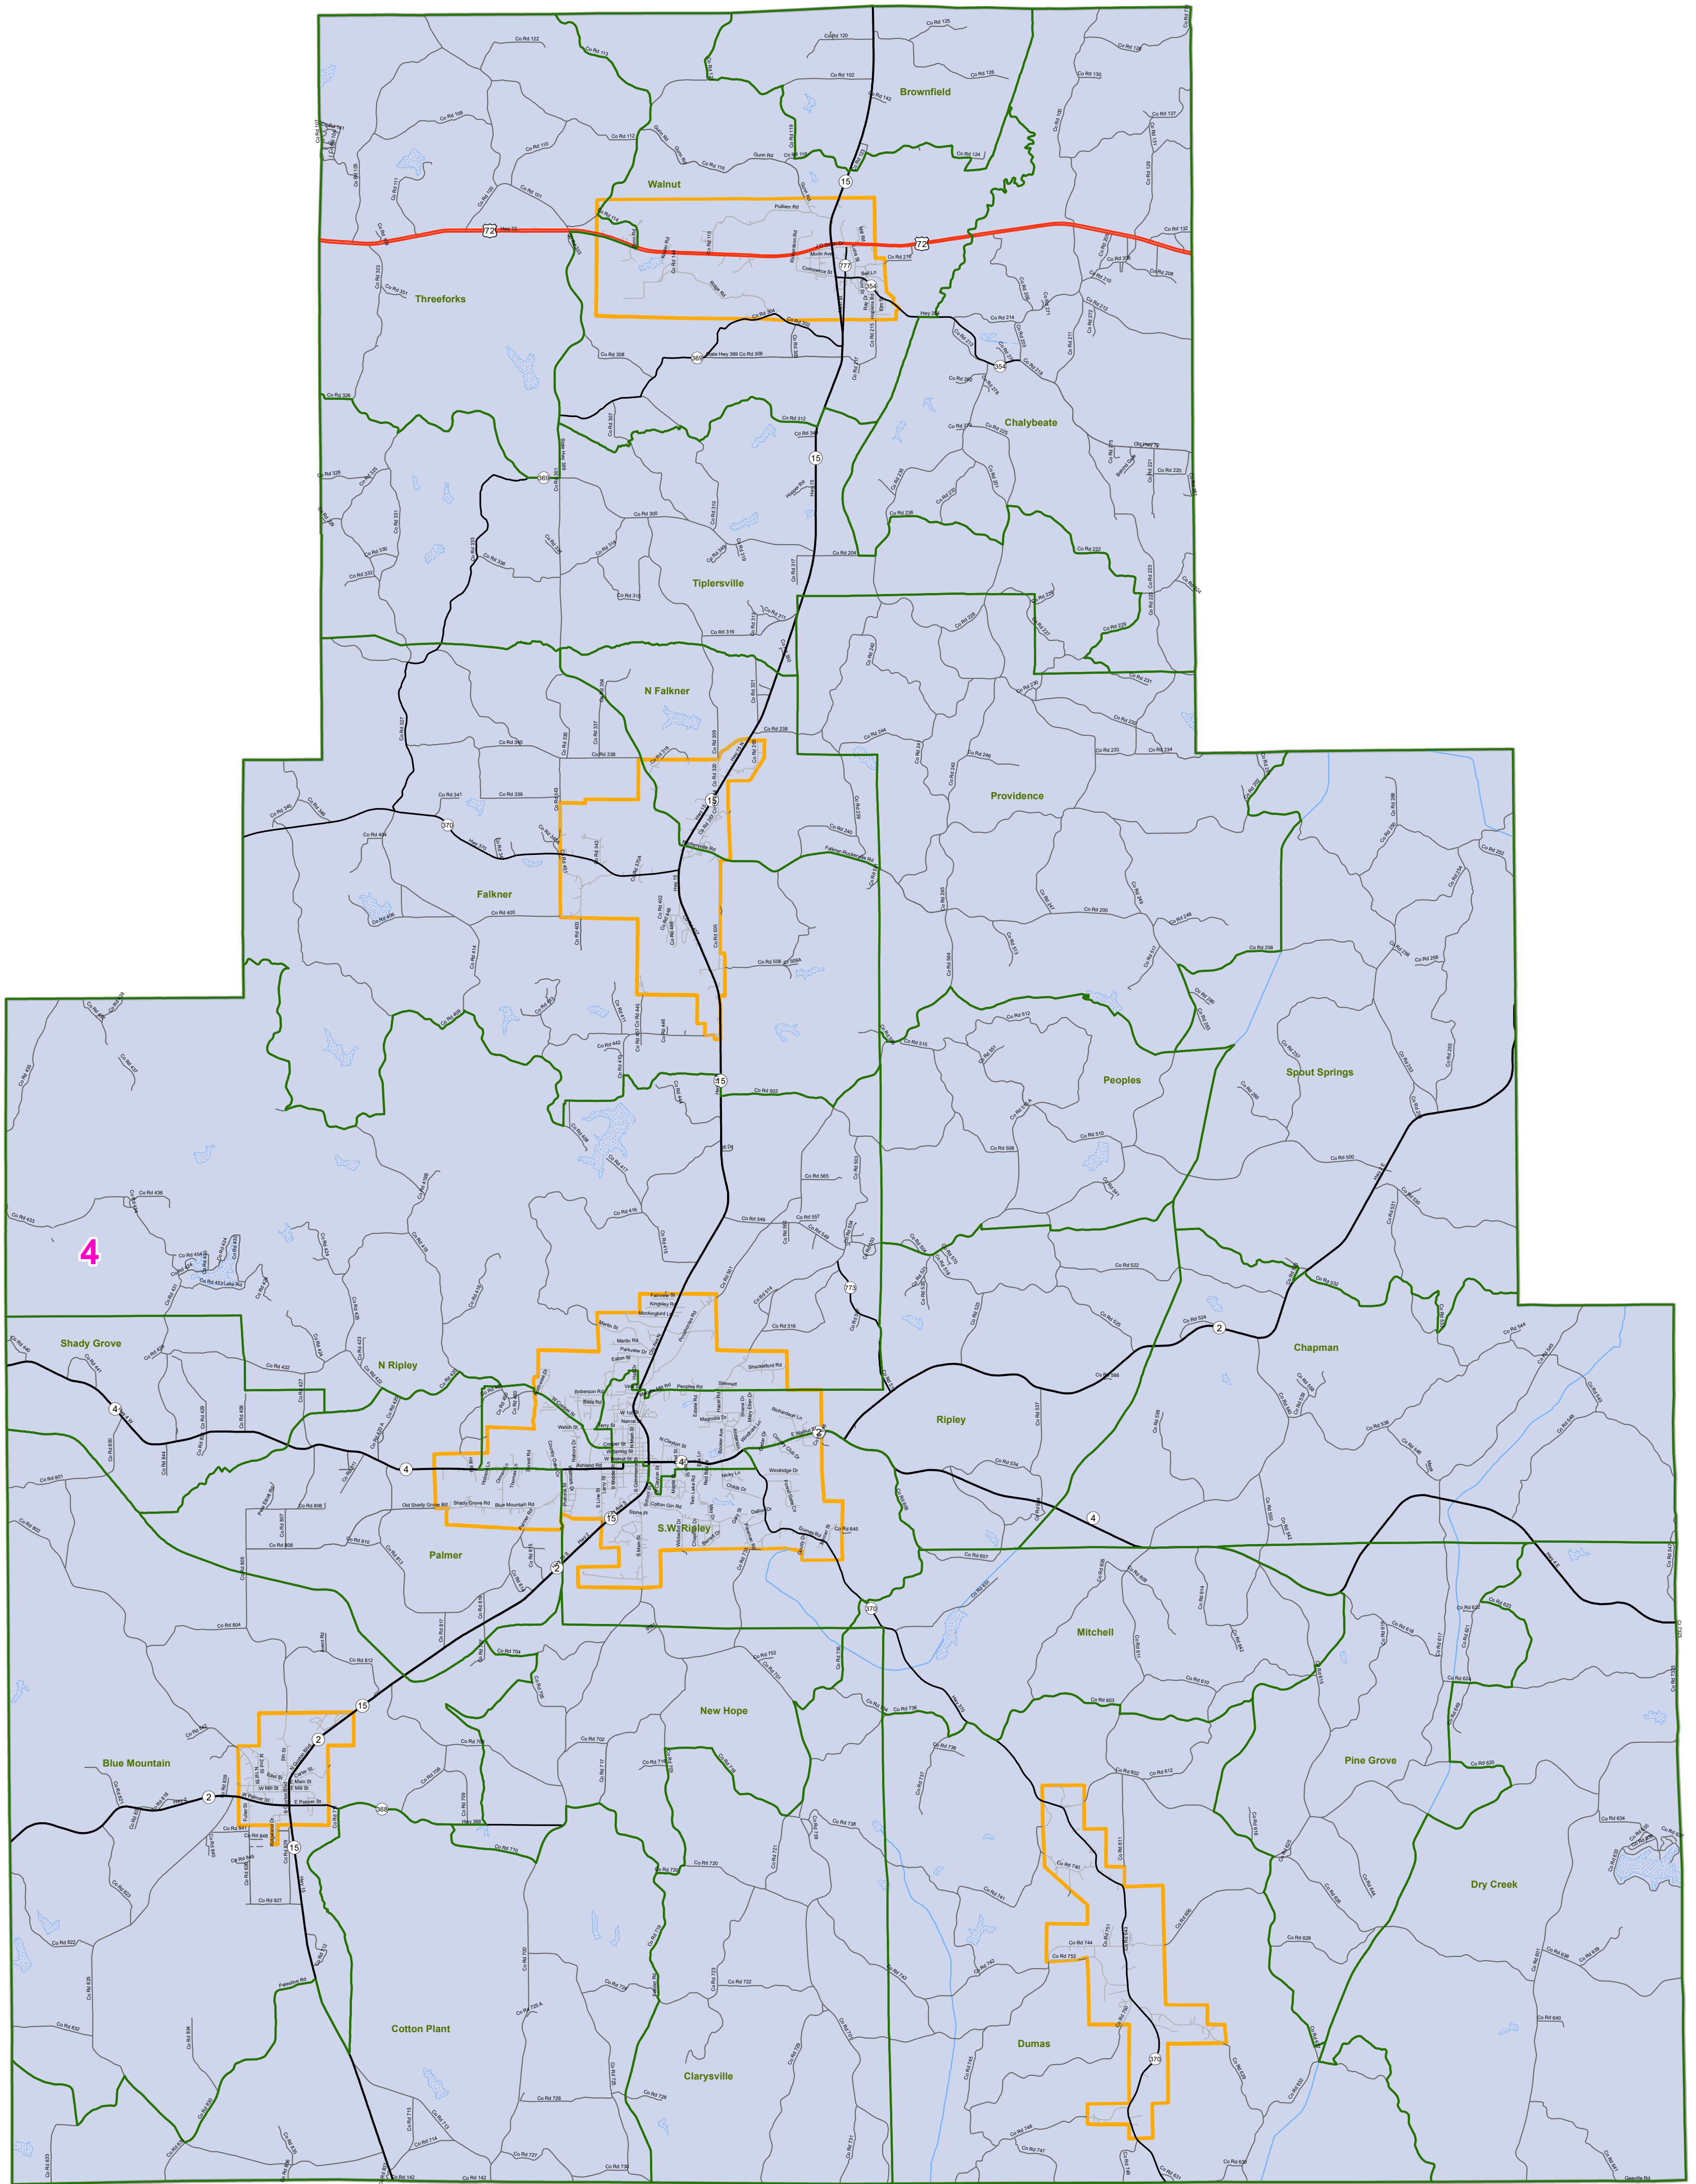

MS Senate Districts - Tippah County

JR202 as Adopted March 29, 2022

- ▬ Voting Precincts
- ▬ 1 - Interstates
- ▬ 2 - US Highways
- ▬ 3 - MS Hwys (1-99)
- ▬ 4 - MS Hwys (100-999)
- ▬ 5 - Natchez Trace
- ▬ 6 - County Roads
- ▬ 7 - City Streets
- ▬ Rivers
- ▬ Lakes/Ponds
- ▬ Cities
- County Borders

Map prepared by MARIS 4/26/2022

Election Districts were compiled on a whole block basis by Legislative staff. Base data (roads, cities, precincts, and counties) were compiled by MARIS from 2020 U.S. Census Bureau TIGER Files. Although the information contained on this map is believed to be accurate, the Board of Trustees, State Institutions of Higher Learning/ MARIS, the Standing Joint Committee on Reapportionment make no warranties as to the completeness, accuracy, reliability or suitability of the data for any use, or for any conclusions derived from this map.