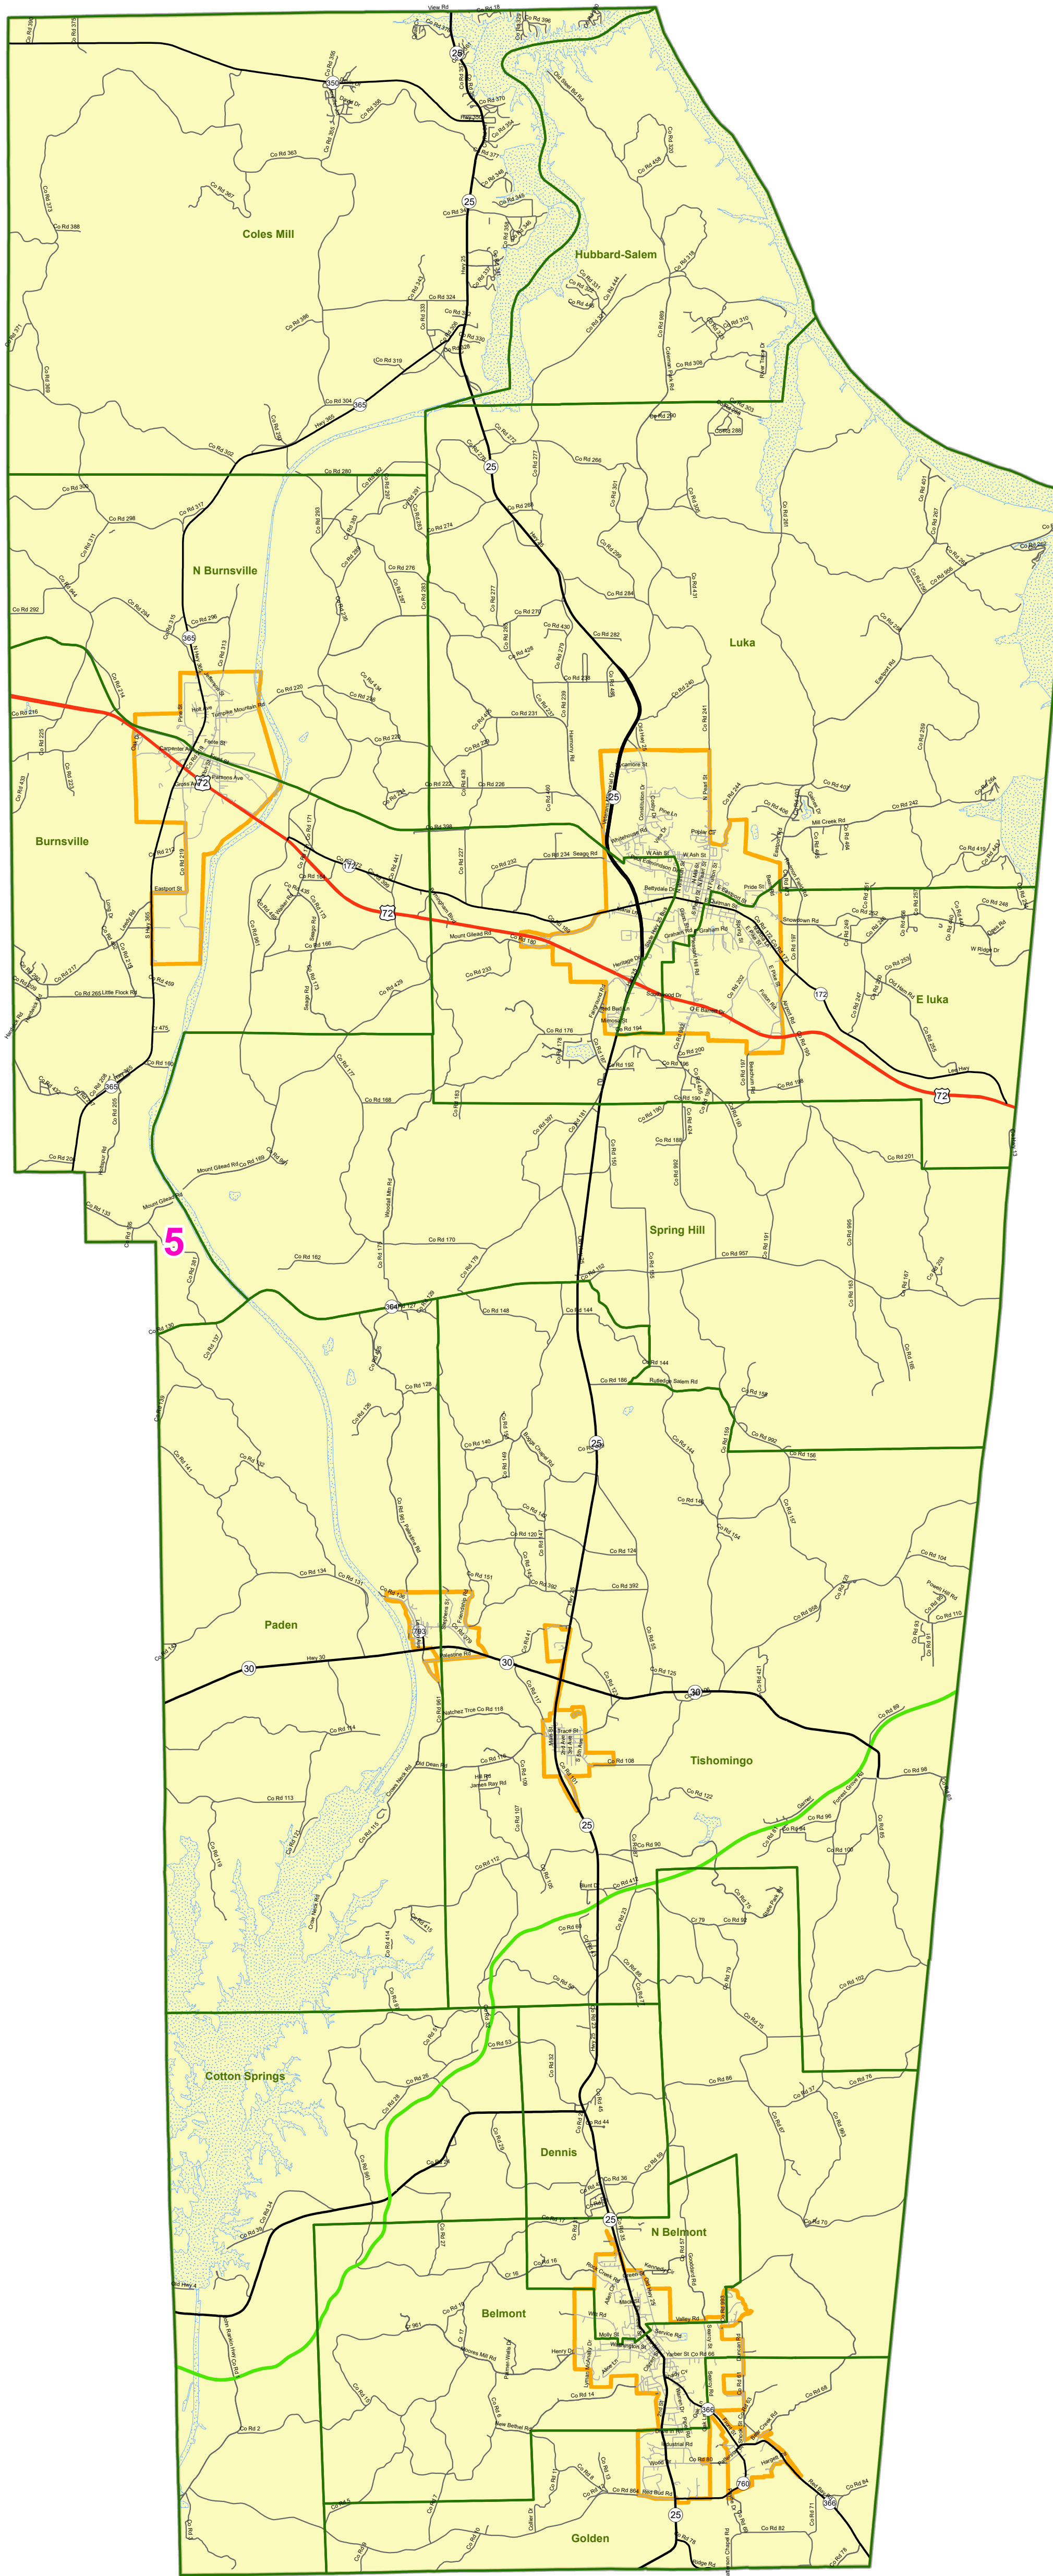

# MS Senate Districts - Tishomingo County

## JR202 as Adopted March 29, 2022

- ▭ Voting Precincts
- 1 - Interstates
- 2 - US Highways
- 3 - MS Hwys (1-99)
- 4 - MS Hwys (100-999)
- 5 - Natchez Trace
- 6 - County Roads
- 7 - City Streets
- Rivers
- ▭ Lakes/Ponds
- ▭ Cities
- ▭ County Borders

0 2 4 8 Miles

Map prepared by MARIS 4/26/2022

Election Districts were compiled on a whole block basis by Legislative staff. Base data (roads, cities, precincts, and counties) were compiled by MARIS from 2020 U.S. Census Bureau TIGER Files. Although the information contained on this map is believed to be accurate, the Board of Trustees, State Institutions of Higher Learning/ MARIS, the Standing Joint Committee on Reapportionment make no warranties as to the completeness, accuracy, reliability or suitability of the data for any use, or for any conclusions derived from this map.