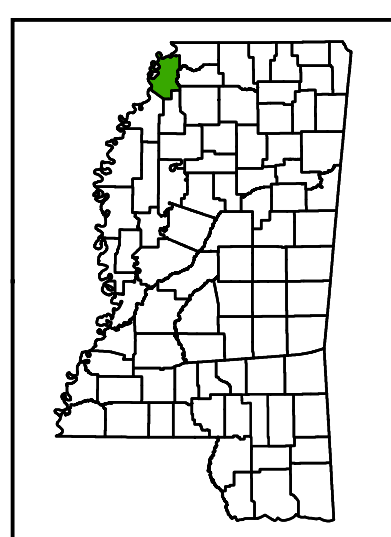

MS Senate Districts - Tunica County

JR202 as Adopted March 29, 2022

- Voting Precincts
- 1 - Interstates
- 2 - US Highways
- 3 - MS Hwys (1-99)
- 4 - MS Hwys (100-999)
- 5 - Natchez Trace
- 6 - County Roads
- 7 - City Streets
- Rivers
- Lakes/Ponds
- Cities
- County Borders

0 1.75 3.5 7 Miles

Map prepared by MARIS 4/26/2022

Election Districts were compiled on a whole block basis by Legislative staff. Base data (roads, cities, precincts, and counties) were compiled by MARIS from 2020 U.S. Census Bureau TIGER Files. Although the information contained on this map is believed to be accurate, the Board of Trustees, State Institutions of Higher Learning/ MARIS, the Standing Joint Committee on Reapportionment make no warranties as to the completeness, accuracy, reliability or suitability of the data for any use, or for any conclusions derived from this map