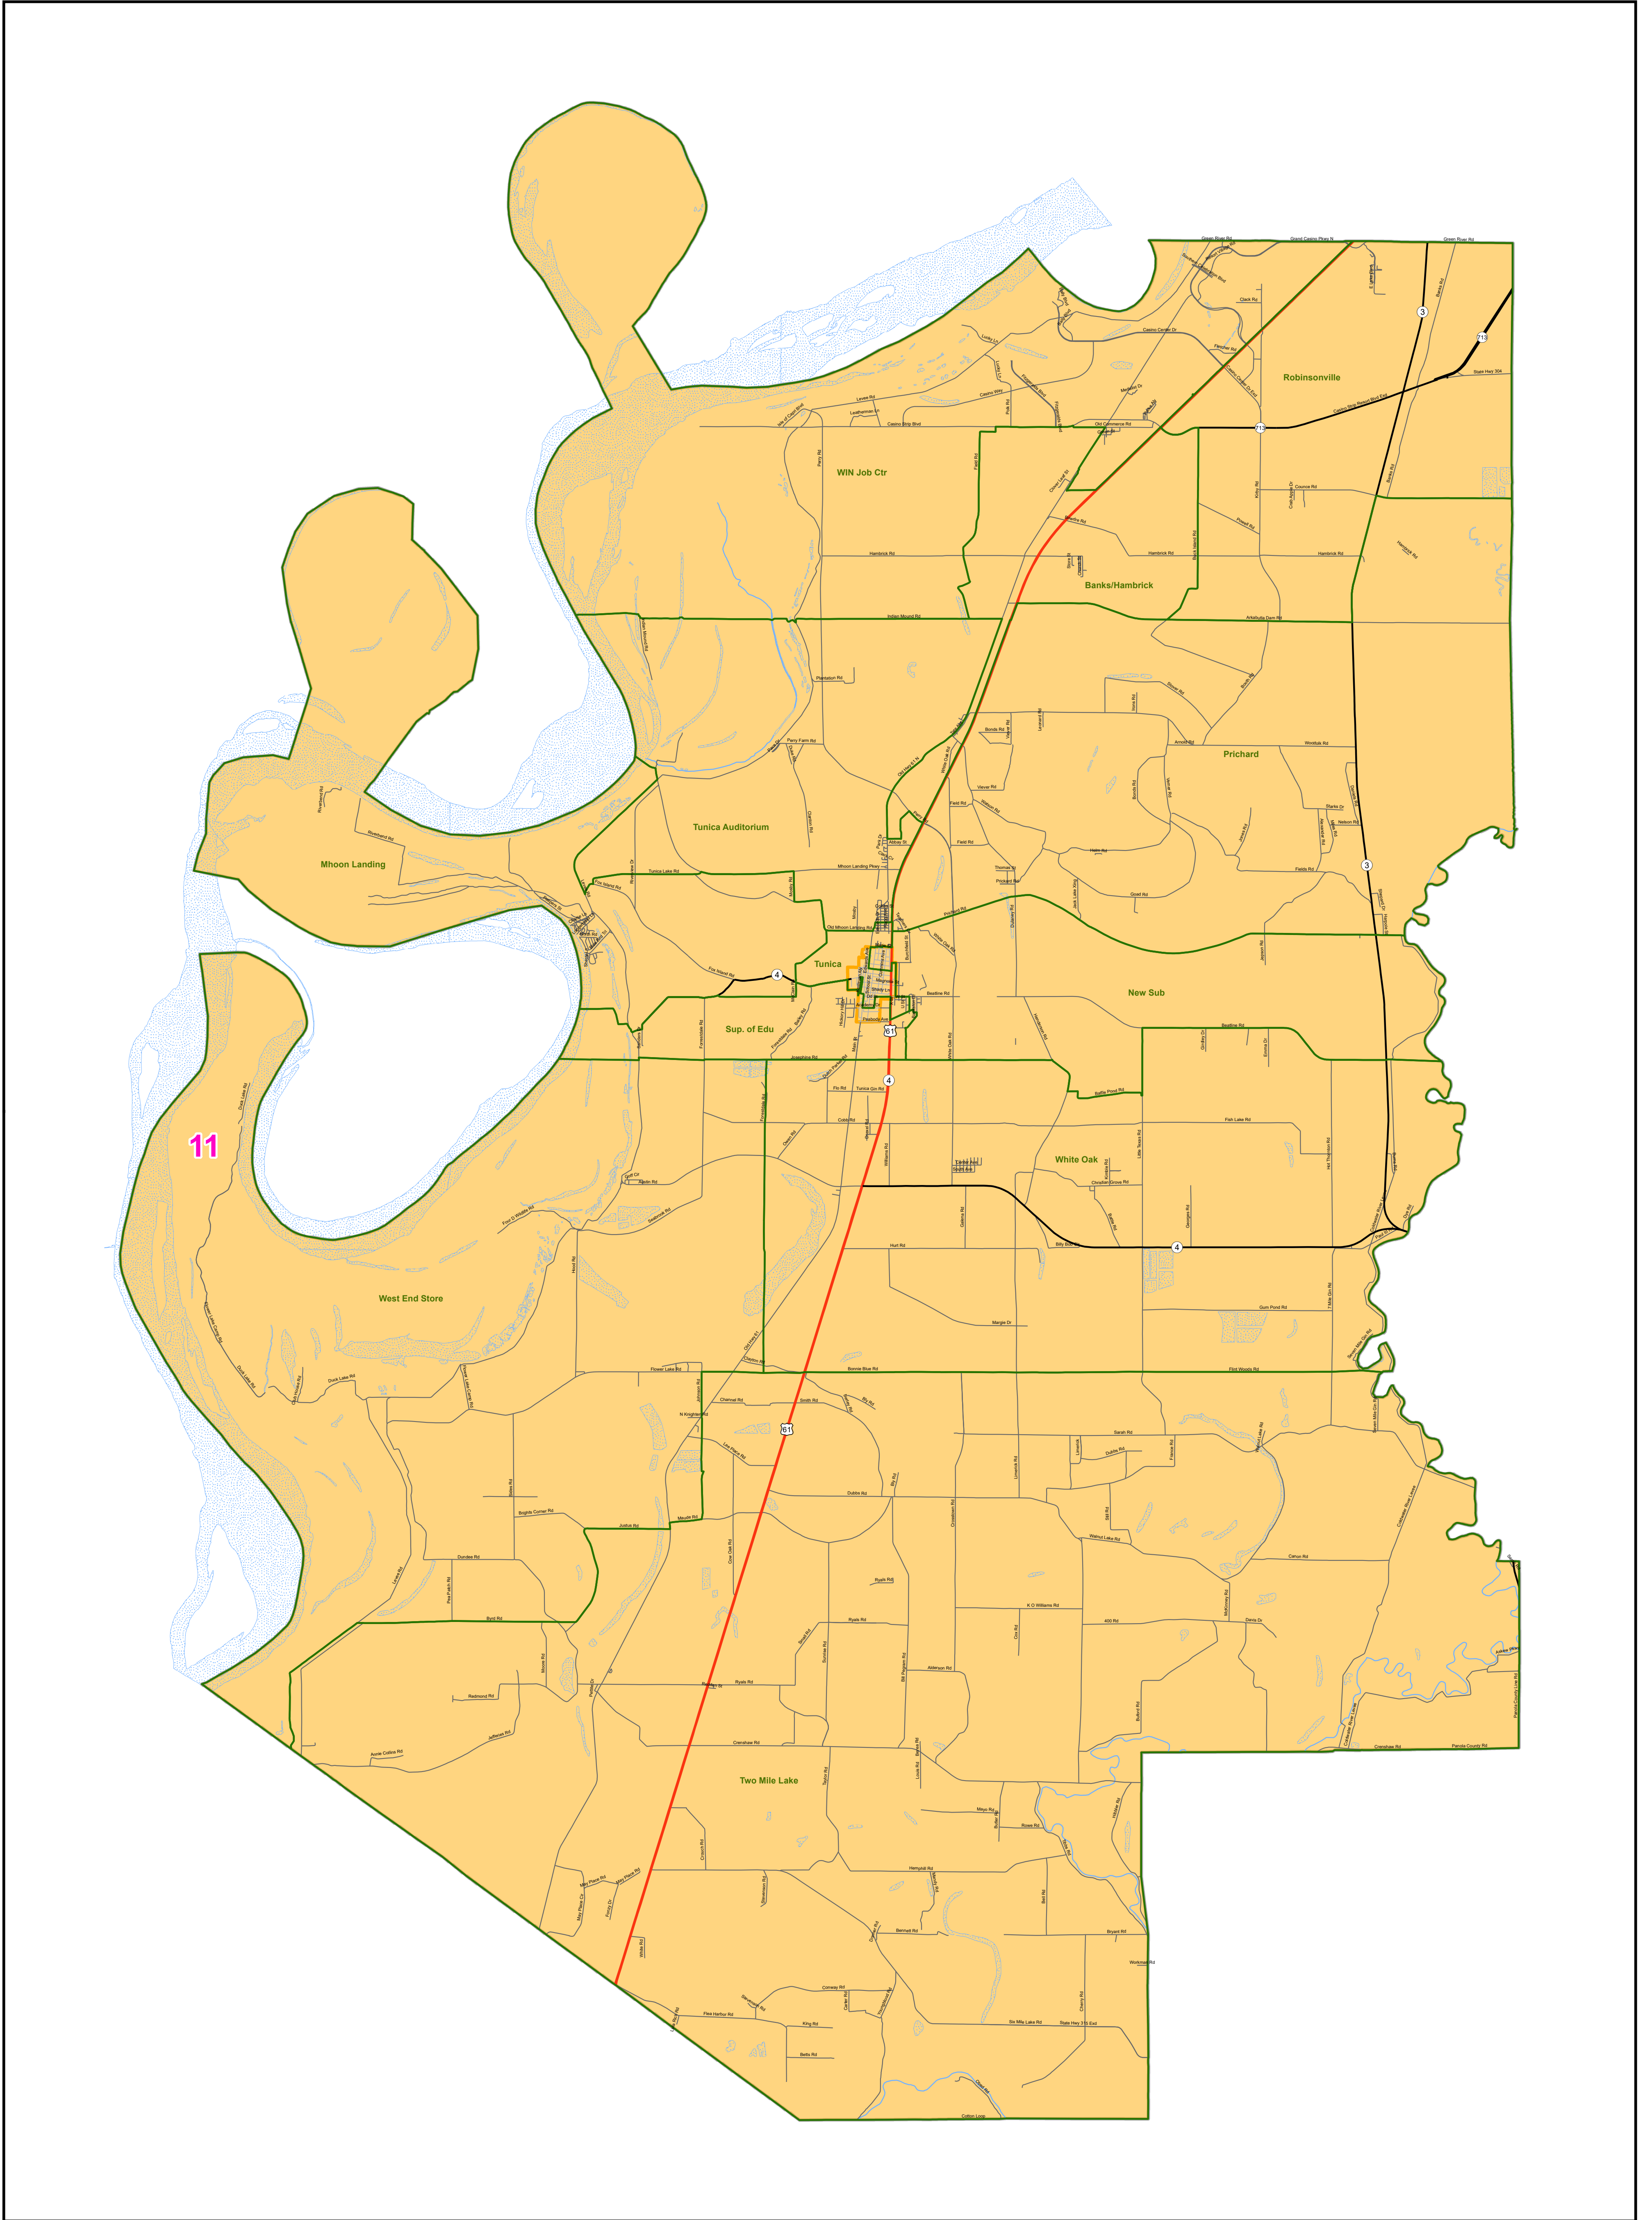

MS Senate Districts - Tunica County

JR202 as Adopted March 29, 2022

- Voting Precincts
- 1 - Interstates
- 2 - US Highways
- 3 - MS Hwys (1-99)
- 4 - MS Hwys (100-999)
- 5 - Natchez Trace
- 6 - County Roads
- 7 - City Streets
- Rivers
- Lakes/Ponds
- Cities
- County Borders

0 1.75 3.5 7 Miles

Map prepared by MARIS 4/26/2022

Election Districts were compiled on a whole block basis by Legislative staff. Base data (roads, cities, precincts, and counties) were compiled by MARIS from 2020 U.S. Census Bureau TIGER Files. Although the information contained on this map is believed to be accurate, the Board of Trustees, State Institutions of Higher Learning/ MARIS, the Standing Joint Committee on Reapportionment make no warranties as to the completeness, accuracy, reliability or suitability of the data for any use, or for any conclusions derived from this map