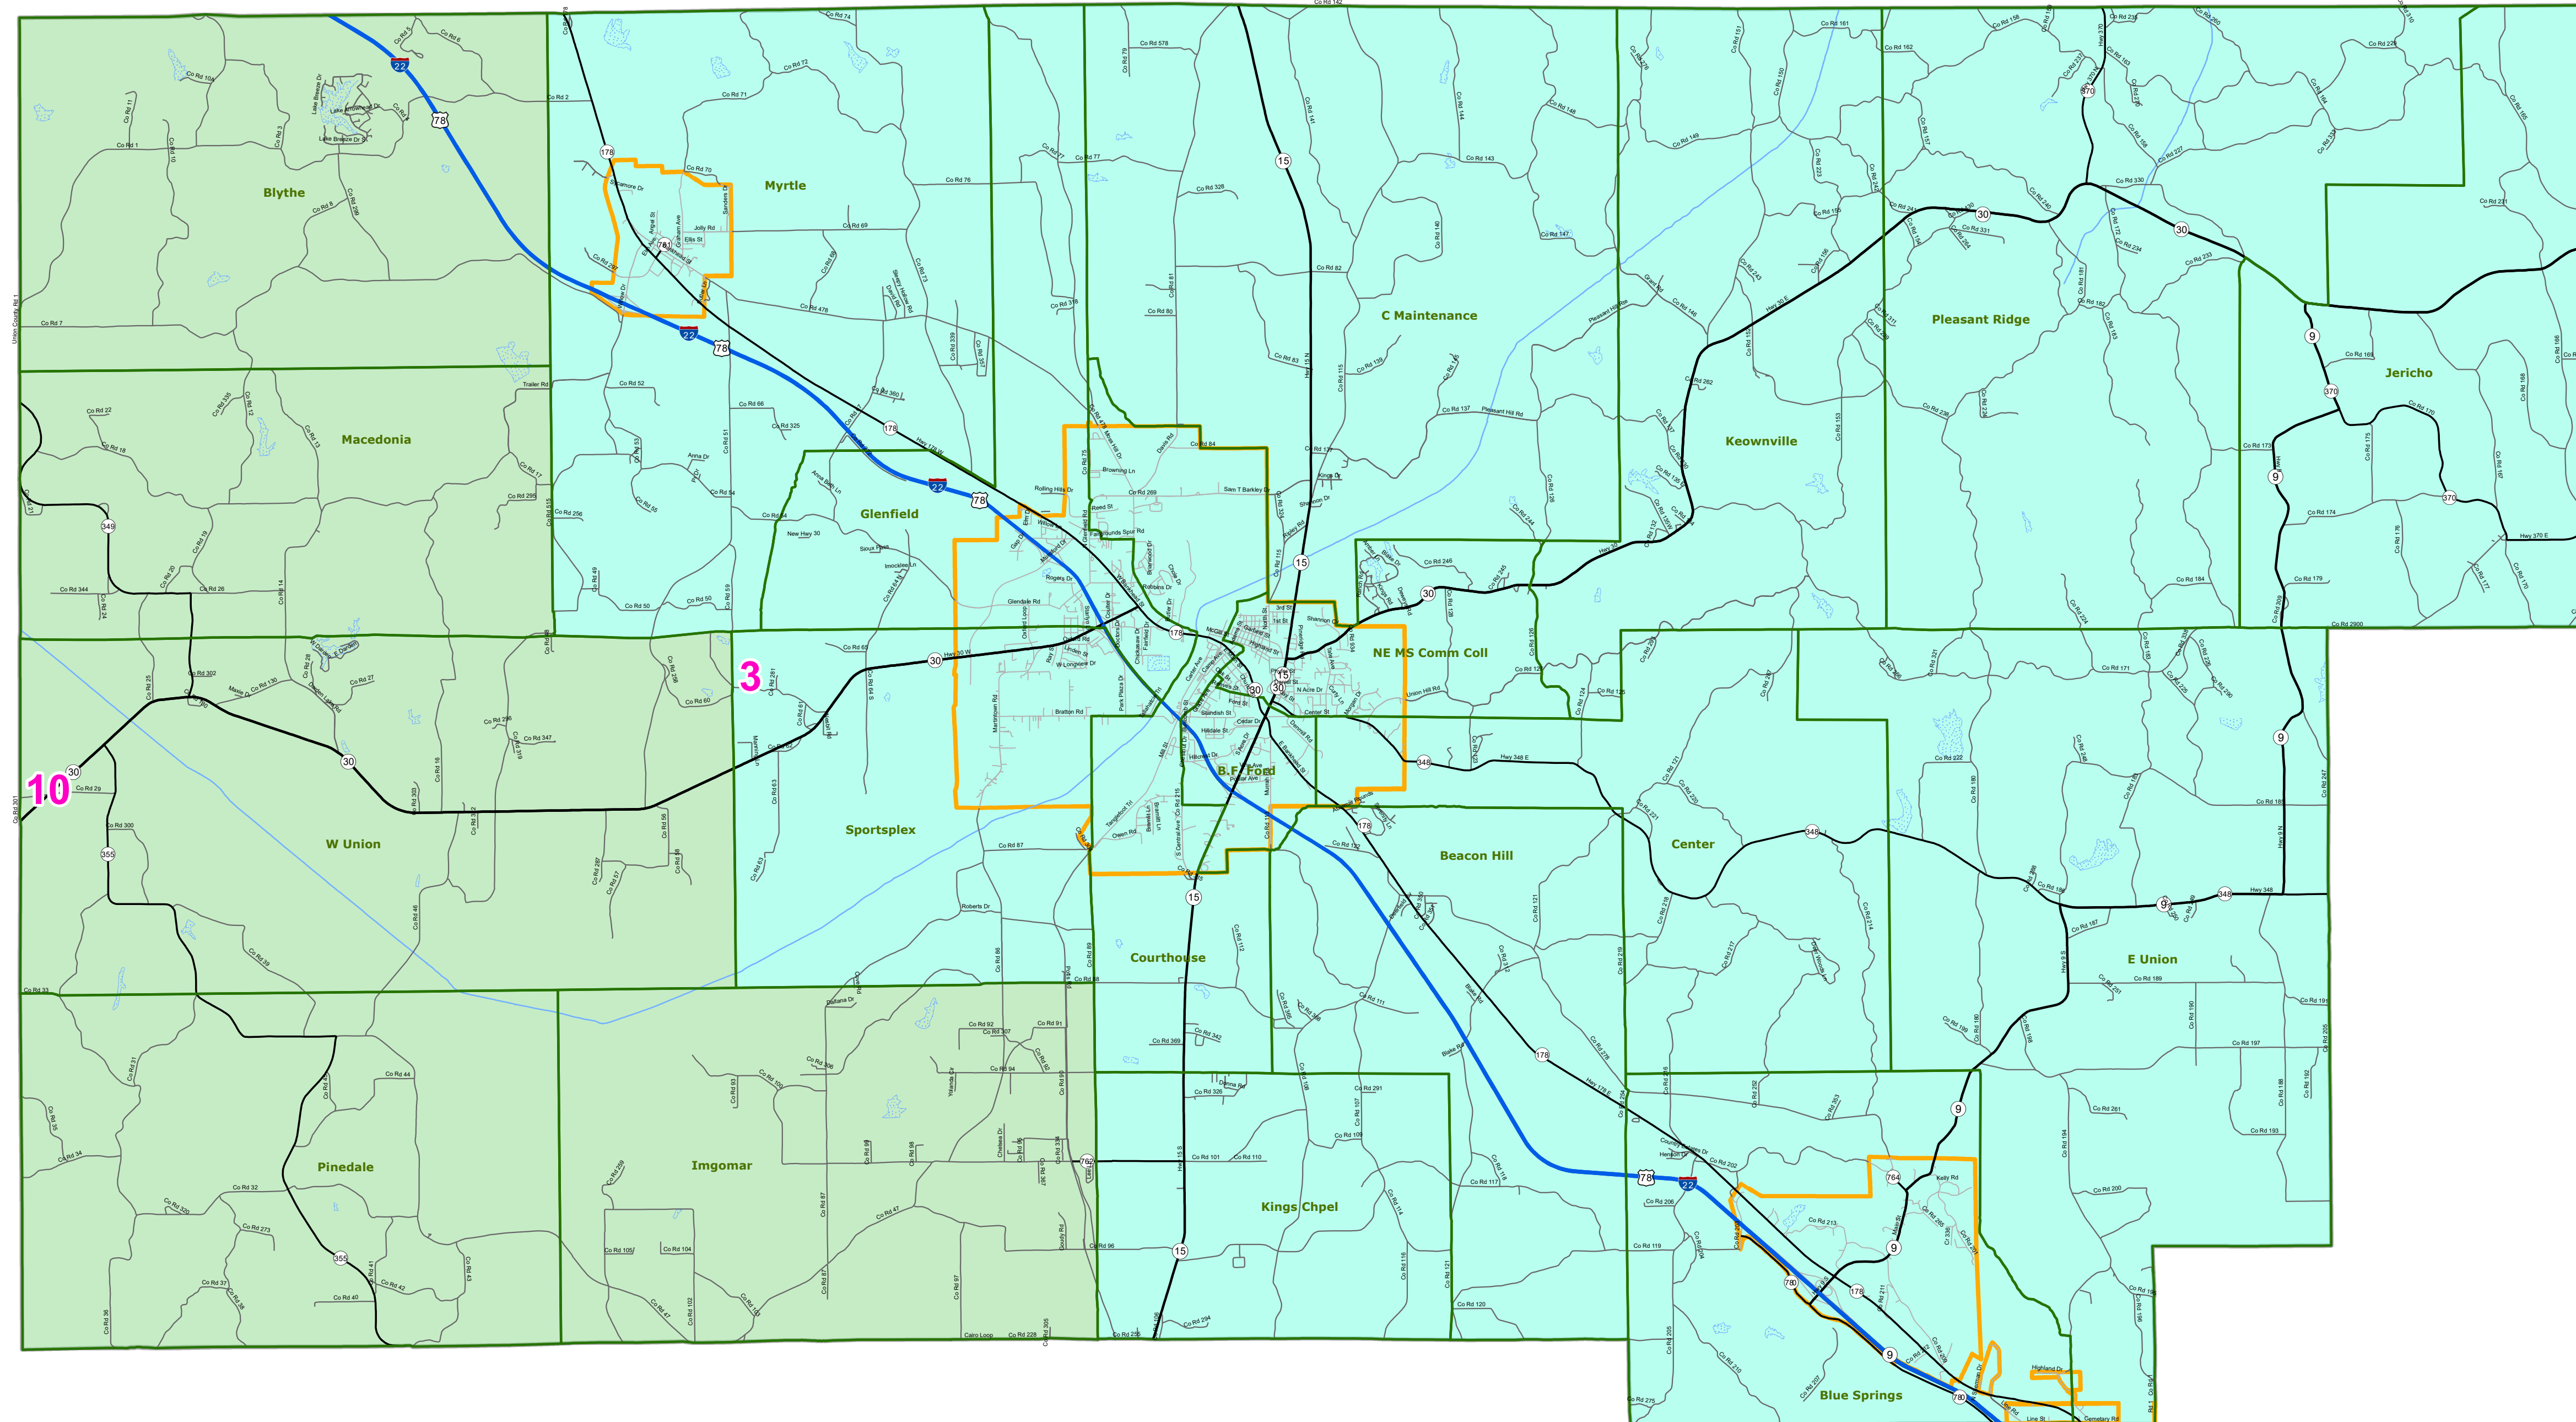

MS Senate Districts Union County

JR202 as Adopted March 29, 2022