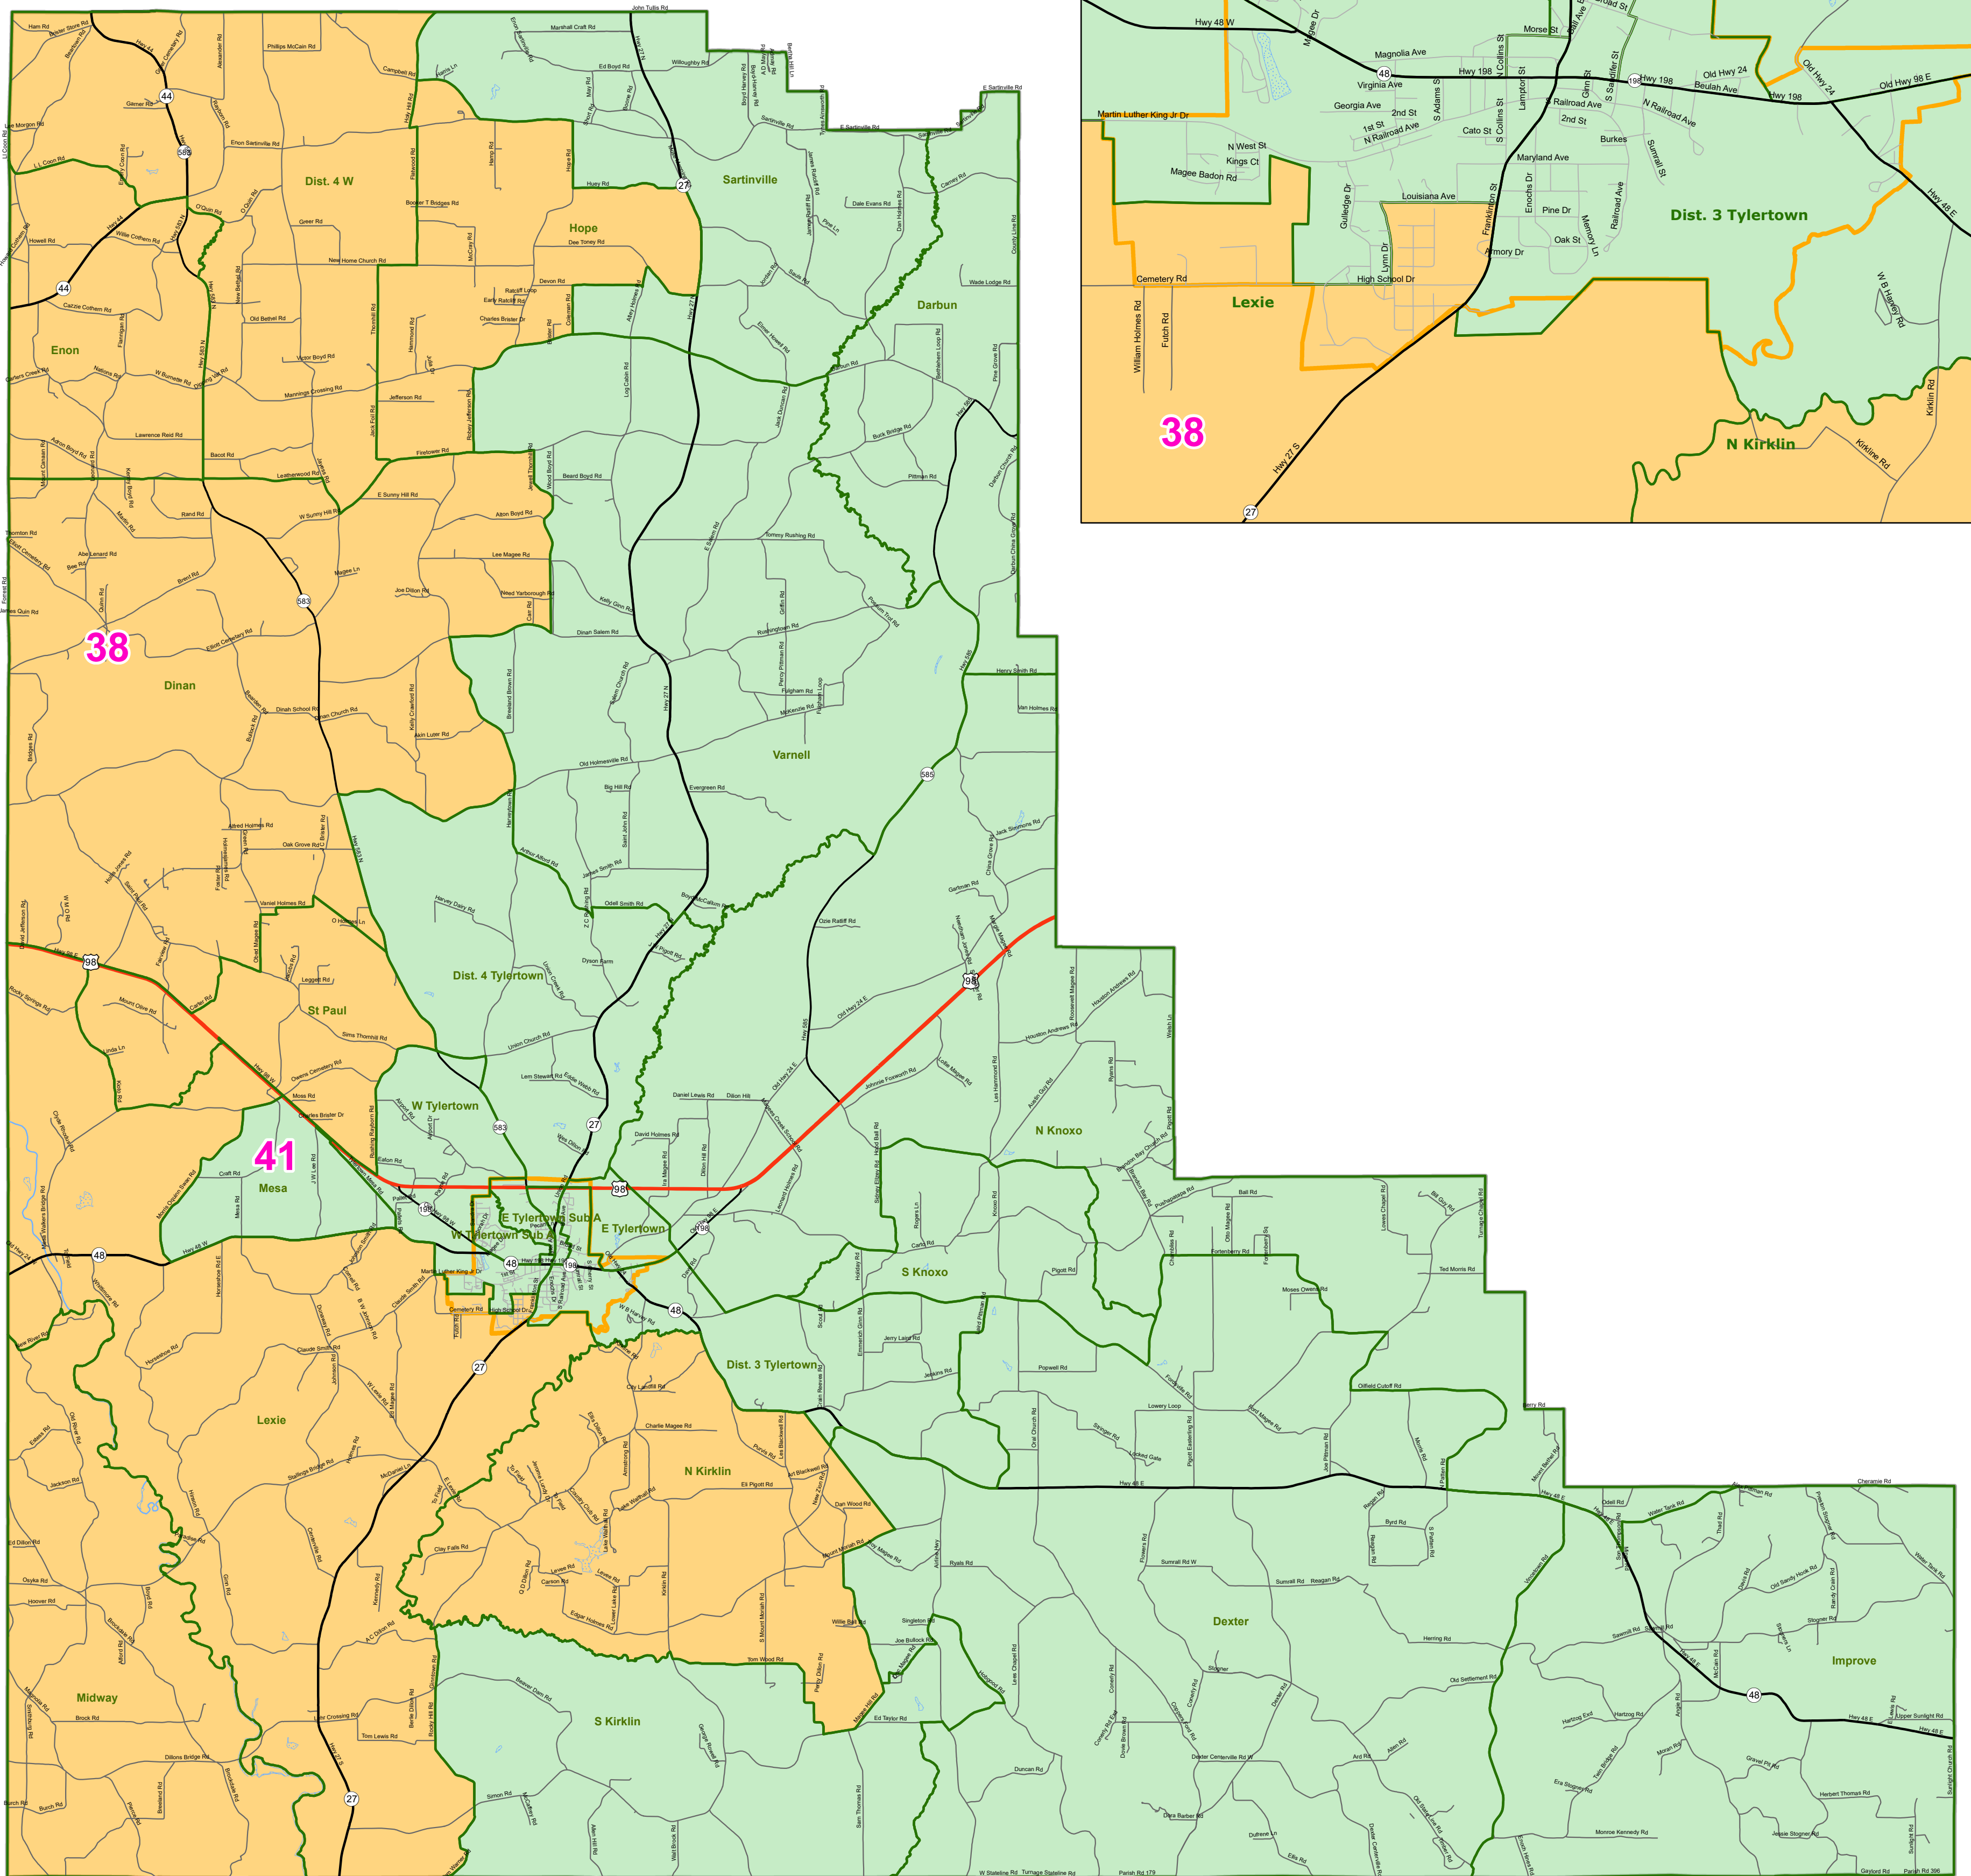

MS Senate Districts - Walthall County

JR202 as Adopted March 29, 2022

Inset Map - Tylertown

- ▭ Voting Precincts
- ▬ 1 - Interstates
- ▬ 2 - US Highways
- ▬ 3 - MS Hwys (1-99)
- ▬ 4 - MS Hwys (100-999)
- ▬ 5 - Natchez Trace
- ▬ 6 - County Roads
- ▬ 7 - City Streets
- ▬ Rivers
- ▭ Lakes/Ponds
- ▭ Cities
- ▭ County Borders

Map prepared by MARIS 4/27/2022

Election Districts were compiled on a whole block basis by Legislative staff. Base data (roads, cities, precincts, and counties) were compiled by MARIS from 2020 U.S. Census Bureau TIGER Files. Although the information contained on this map is believed to be accurate, the Board of Trustees, State Institutions of Higher Learning/ MARIS, the Standing Joint Committee on Reapportionment make no warranties as to the completeness, accuracy, reliability or suitability of the data for any use, or for any conclusions derived from this map.