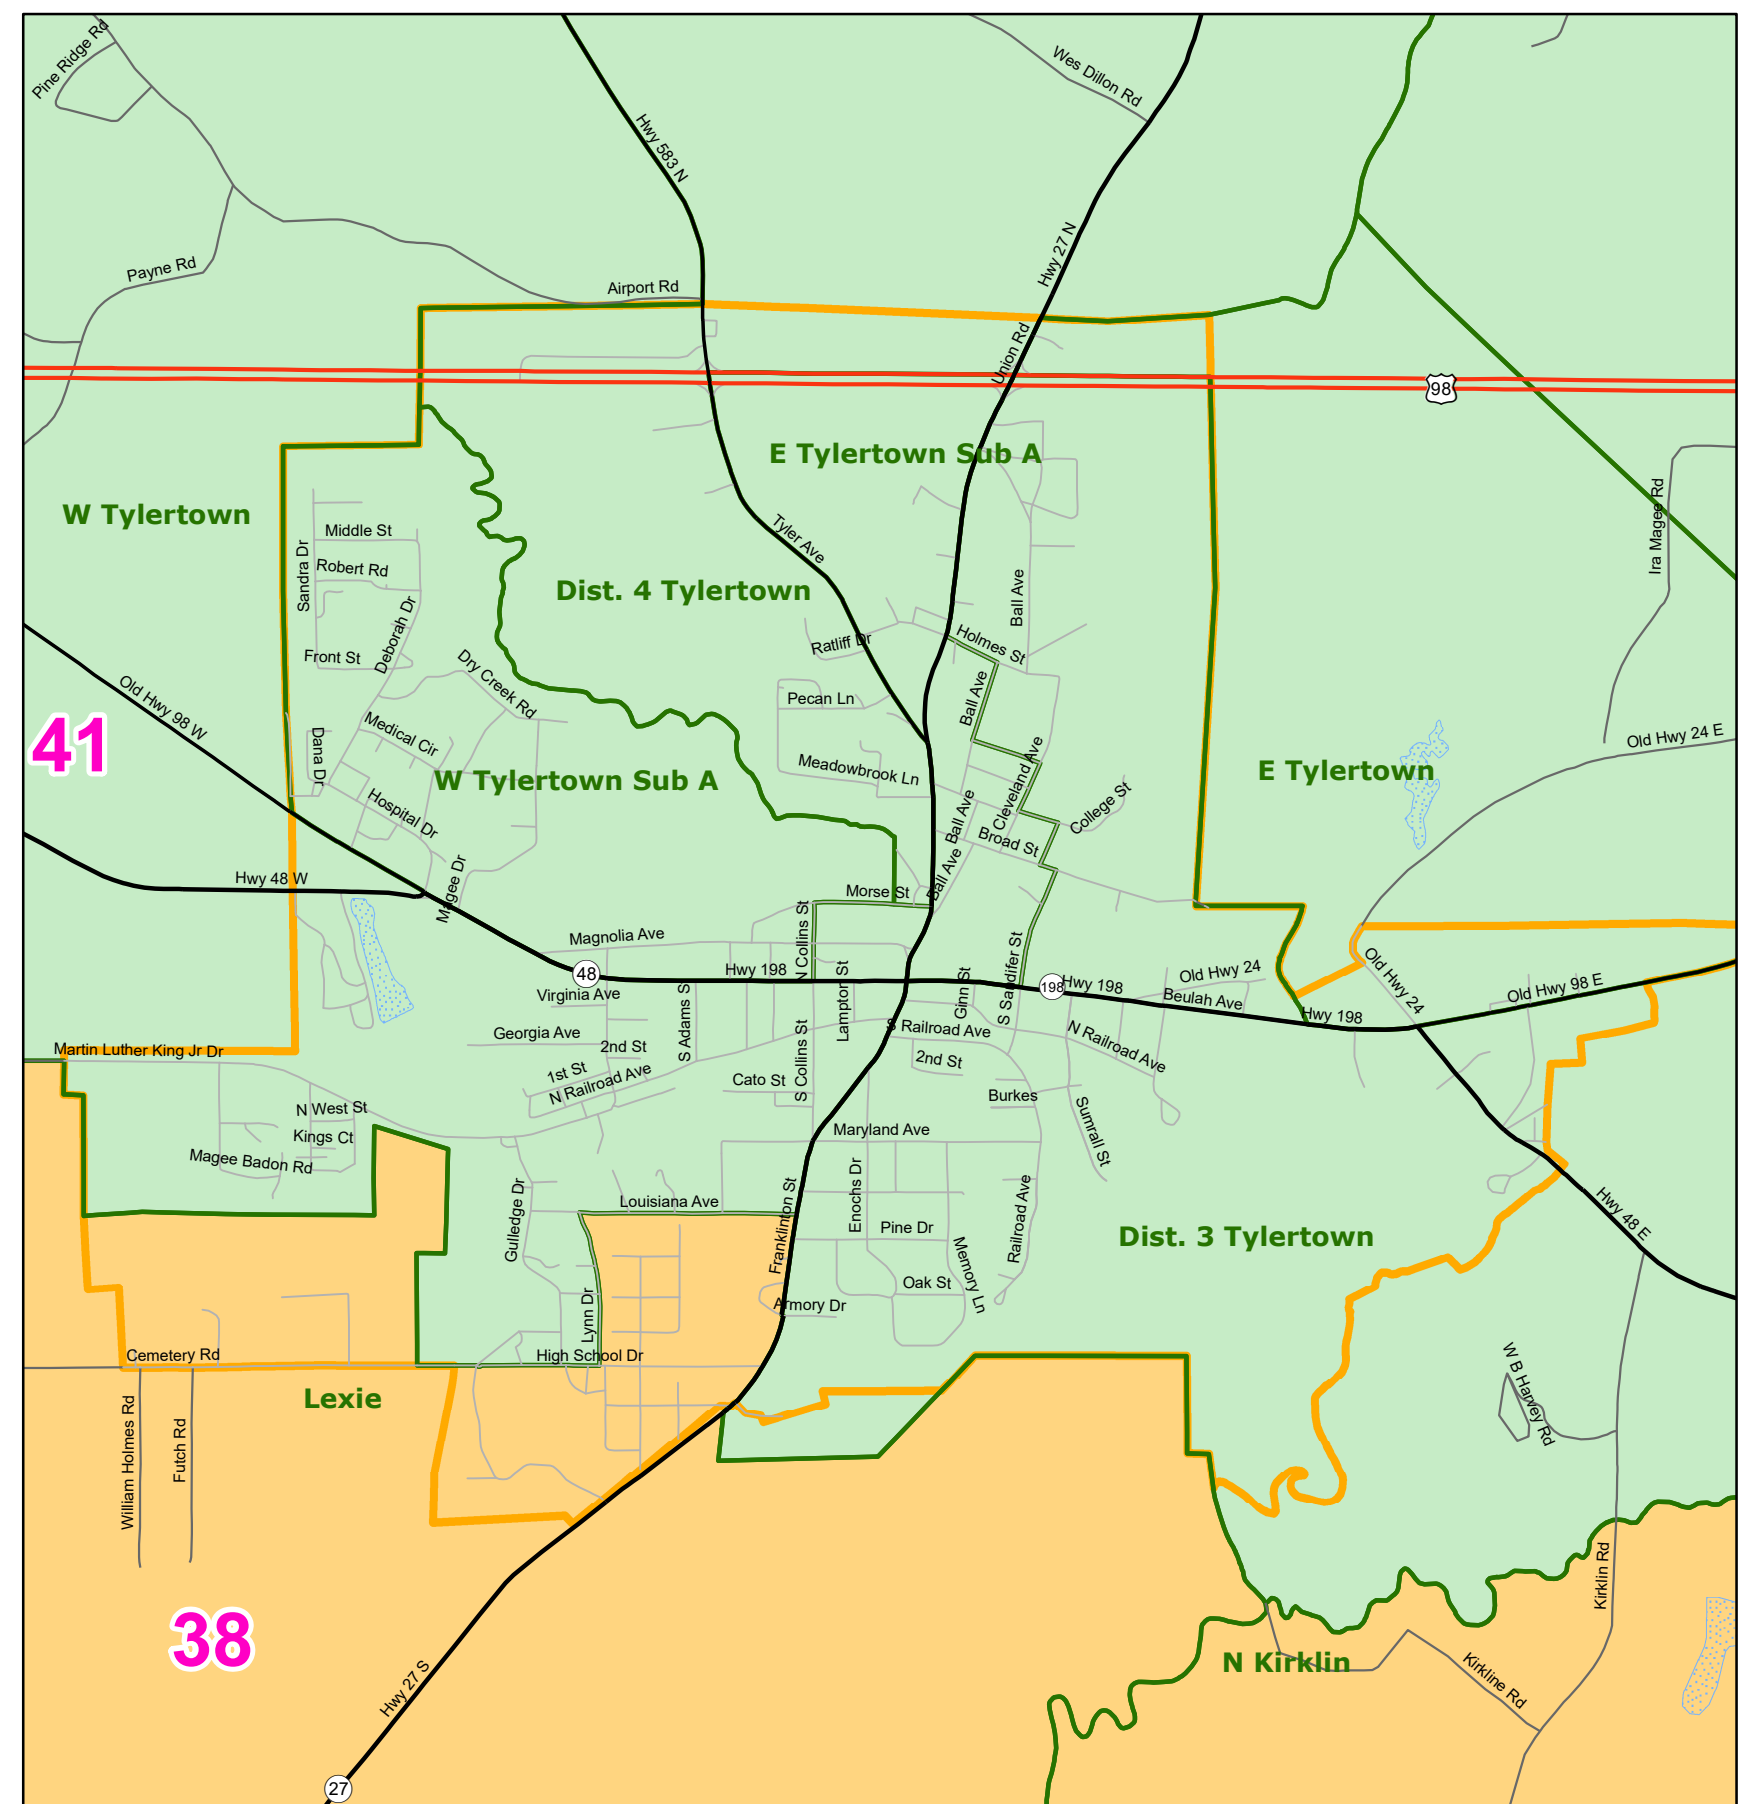

MS Senate Districts - Walthall County

JR202 as Adopted March 29, 2022

Inset Map - Tylertown

- ▭ Voting Precincts
- ▬ 1 - Interstates
- ▬ 2 - US Highways
- ▬ 3 - MS Hwys (1-99)
- ▬ 4 - MS Hwys (100-999)
- ▬ 5 - Natchez Trace
- ▬ 6 - County Roads
- ▬ 7 - City Streets
- ▬ Rivers
- ▭ Lakes/Ponds
- ▭ Cities
- ▭ County Borders

Map prepared by MARIS 4/27/2022

Election Districts were compiled on a whole block basis by Legislative staff. Base data (roads, cities, precincts, and counties) were compiled by MARIS from 2020 U.S. Census Bureau TIGER Files. Although the information contained on this map is believed to be accurate, the Board of Trustees, State Institutions of Higher Learning/ MARIS, the Standing Joint Committee on Reapportionment make no warranties as to the completeness, accuracy, reliability or suitability of the data for any use, or for any conclusions derived from this map.