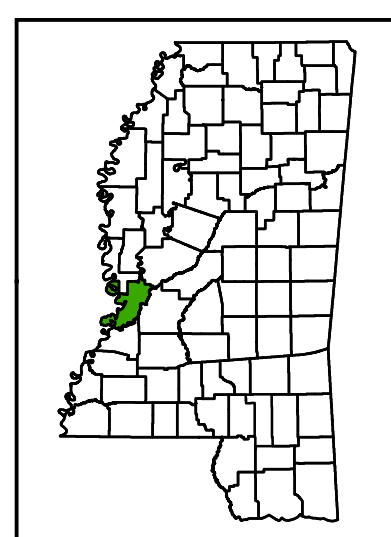

MS Senate Districts - Warren County

JR202 as Adopted March 29, 2022

- Voting Precincts
- 1 - Interstates
- 2 - US Highways
- 3 - MS Hwys (1-99)
- 4 - MS Hwys (100-999)
- 5 - Natchez Trace
- 6 - County Roads
- 7 - City Streets
- Rivers
- Lakes/Ponds
- Cities
- County Borders

0 2.5 5 10 Miles

Map prepared by MARIS 4/13/2022

Election Districts were compiled on a whole block basis by Legislative staff. Base data (roads, cities, precincts, and counties) were compiled by MARIS from 2020 U.S. Census Bureau TIGER Files. Although the information contained on this map is believed to be accurate, the Board of Trustees, State Institutions of Higher Learning/ MARIS, the Standing Joint Committee on Reapportionment make no warranties as to the completeness, accuracy, reliability or suitability of the data for any use, or for any conclusions derived from this map.