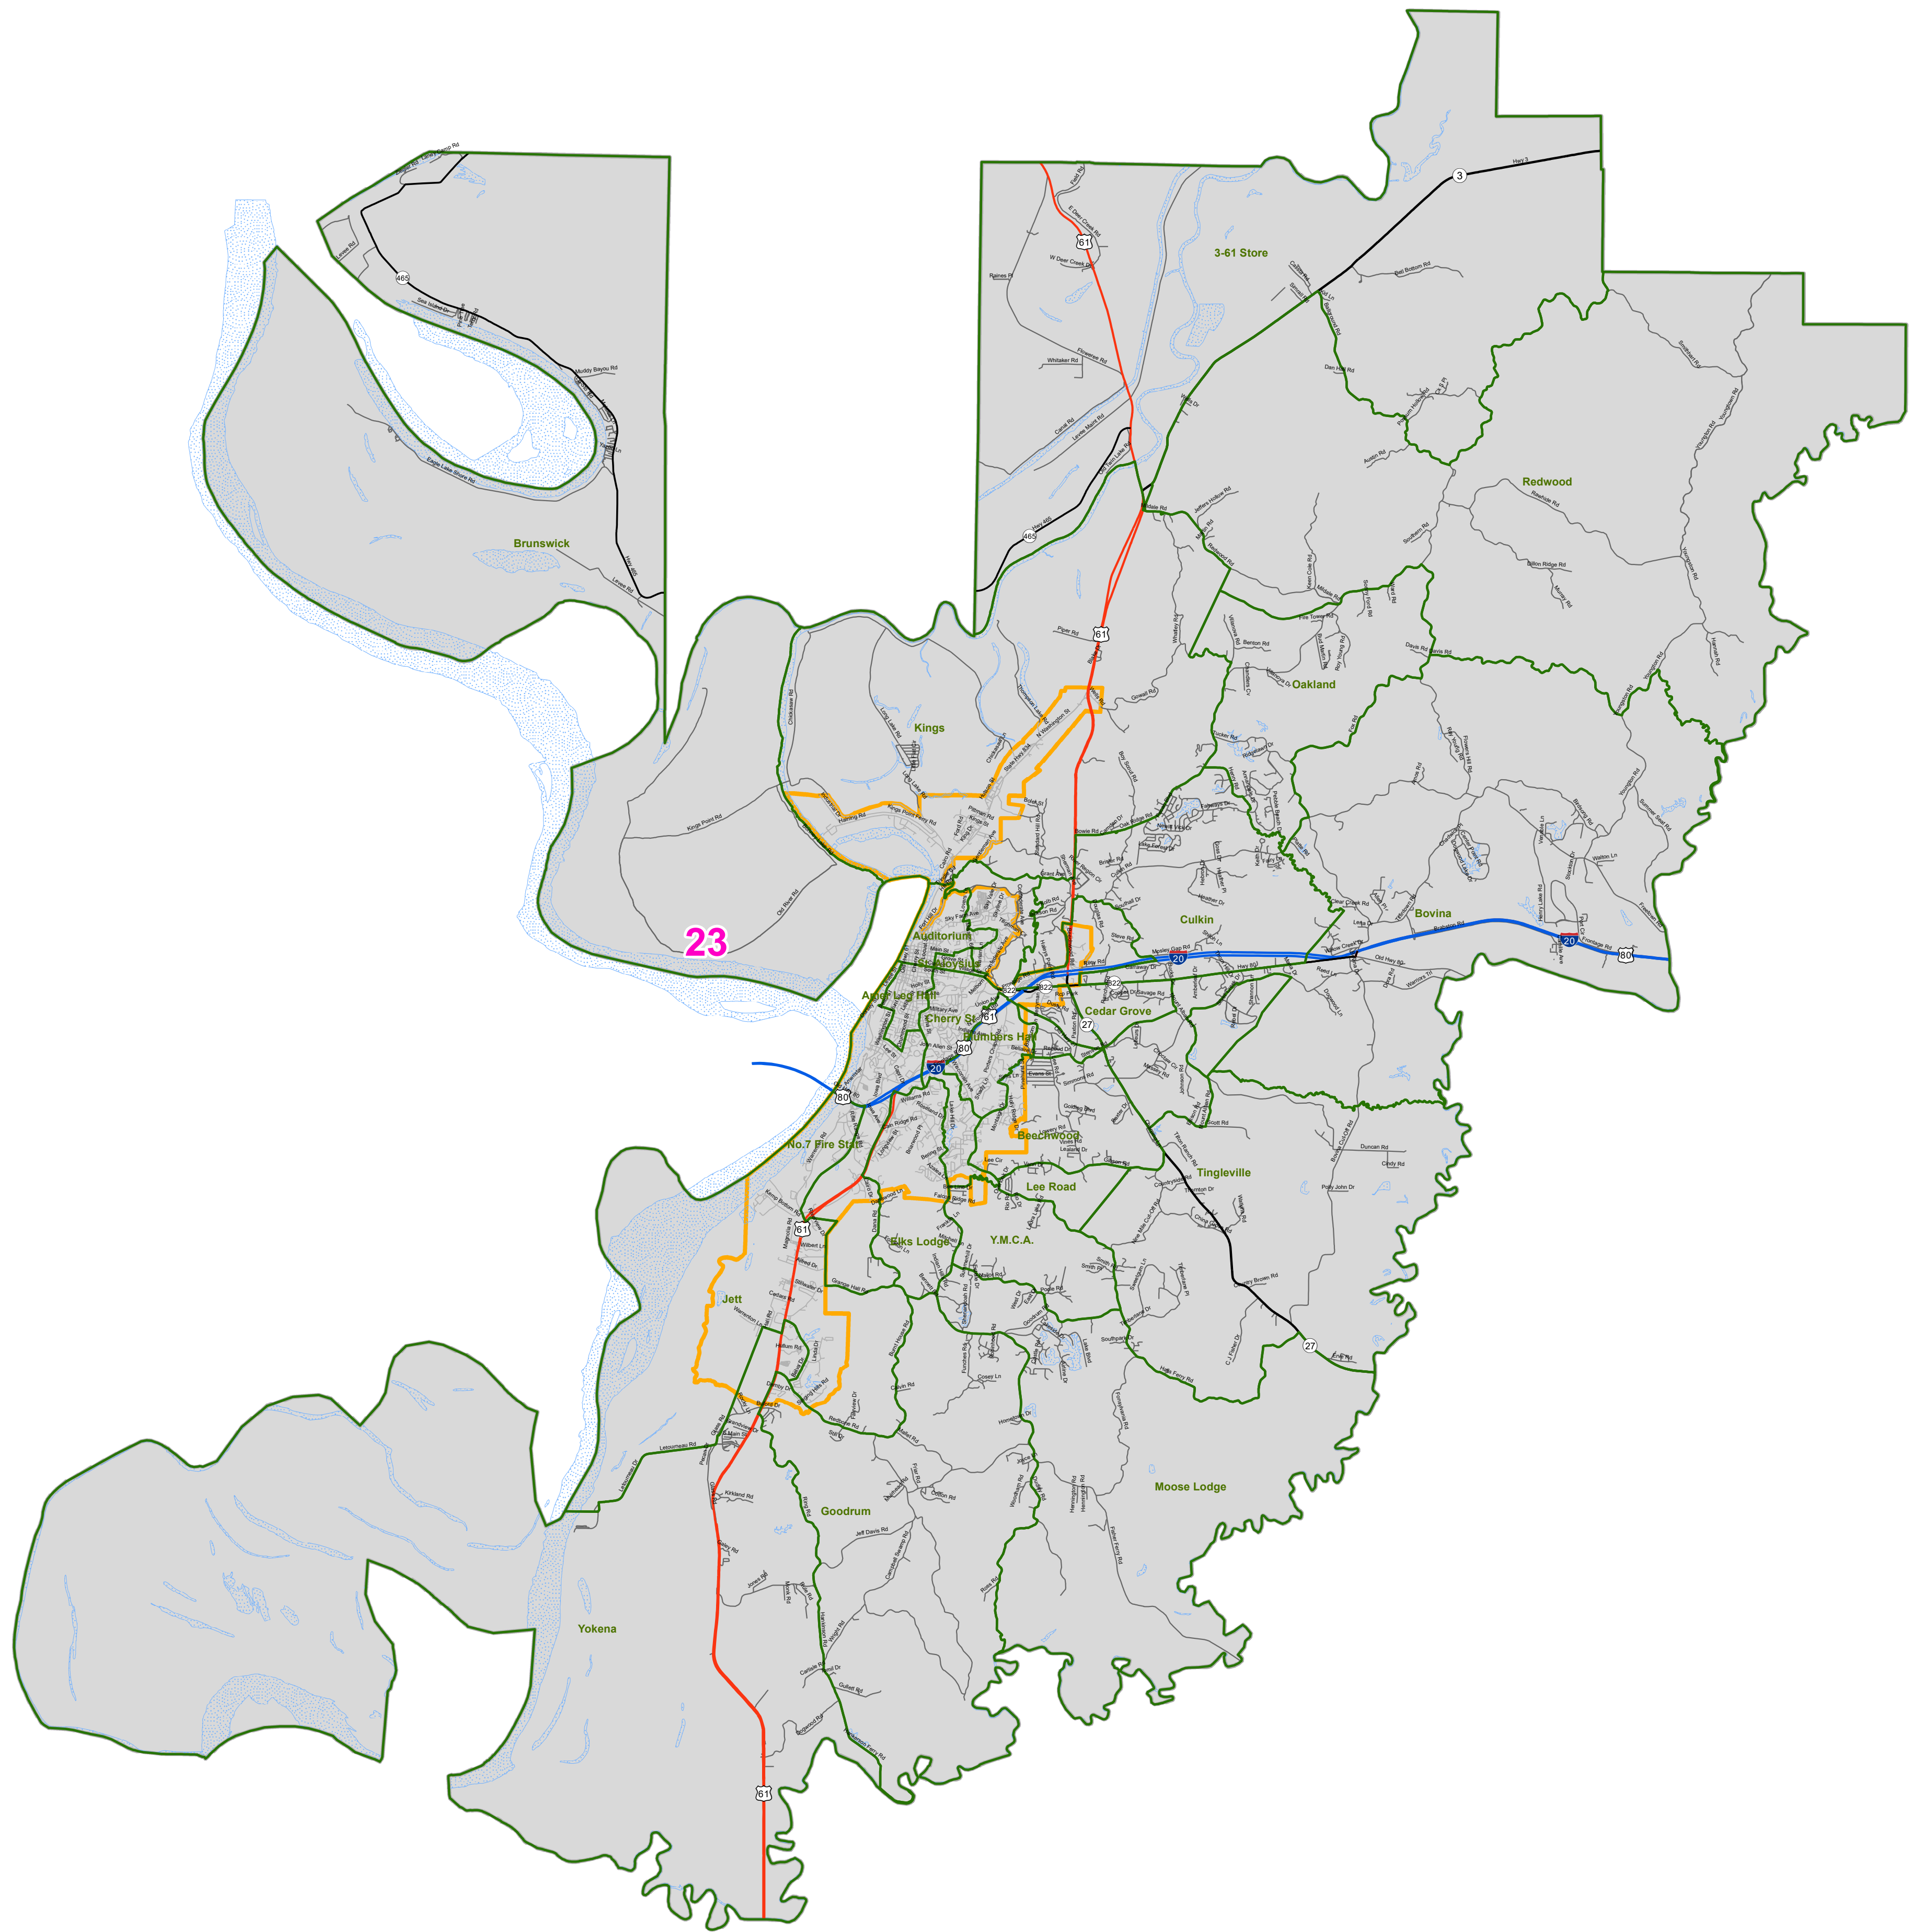

MS Senate Districts - Warren County

JR202 as Adopted March 29, 2022

- Voting Precincts
- 1 - Interstates
- 2 - US Highways
- 3 - MS Hwys (1-99)
- 4 - MS Hwys (100-999)
- 5 - Natchez Trace
- 6 - County Roads
- 7 - City Streets
- Rivers
- Lakes/Ponds
- Cities
- County Borders

0 2.5 5 10 Miles

Map prepared by MARIS 4/13/2022

Election Districts were compiled on a whole block basis by Legislative staff. Base data (roads, cities, precincts, and counties) were compiled by MARIS from 2020 U.S. Census Bureau TIGER Files. Although the information contained on this map is believed to be accurate, the Board of Trustees, State Institutions of Higher Learning/ MARIS, the Standing Joint Committee on Reapportionment make no warranties as to the completeness, accuracy, reliability or suitability of the data for any use, or for any conclusions derived from this map.