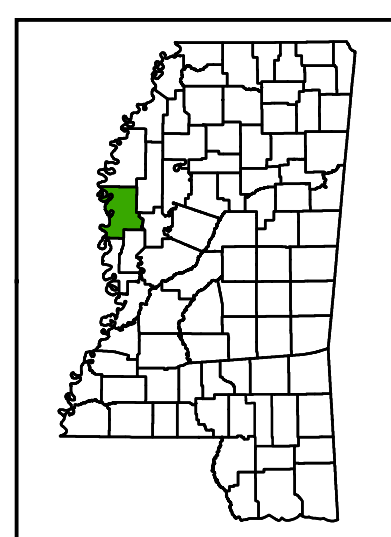

MS Senate Districts - Washington County

JR202 as Adopted March 29, 2022

- Voting Precincts
- 1 - Interstates
- 2 - US Highways
- 3 - MS Hwys (1-99)
- 4 - MS Hwys (100-999)
- 5 - Natchez Trace
- 6 - County Roads
- 7 - City Streets
- Rivers
- Lakes/Ponds
- Cities
- County Borders

0 2.25 4.5 9 Miles

Map prepared by MARIS 4/14/2022

Election Districts were compiled on a whole block basis by Legislative staff. Base data (roads, cities, precincts, and counties) were compiled by MARIS from 2020 U.S. Census Bureau TIGER Files. Although the information contained on this map is believed to be accurate, the Board of Trustees, State Institutions of Higher Learning/ MARIS, the Standing Joint Committee on Reapportionment make no warranties as to the completeness, accuracy, reliability or suitability of the data for any use, or for any conclusions derived from this map.