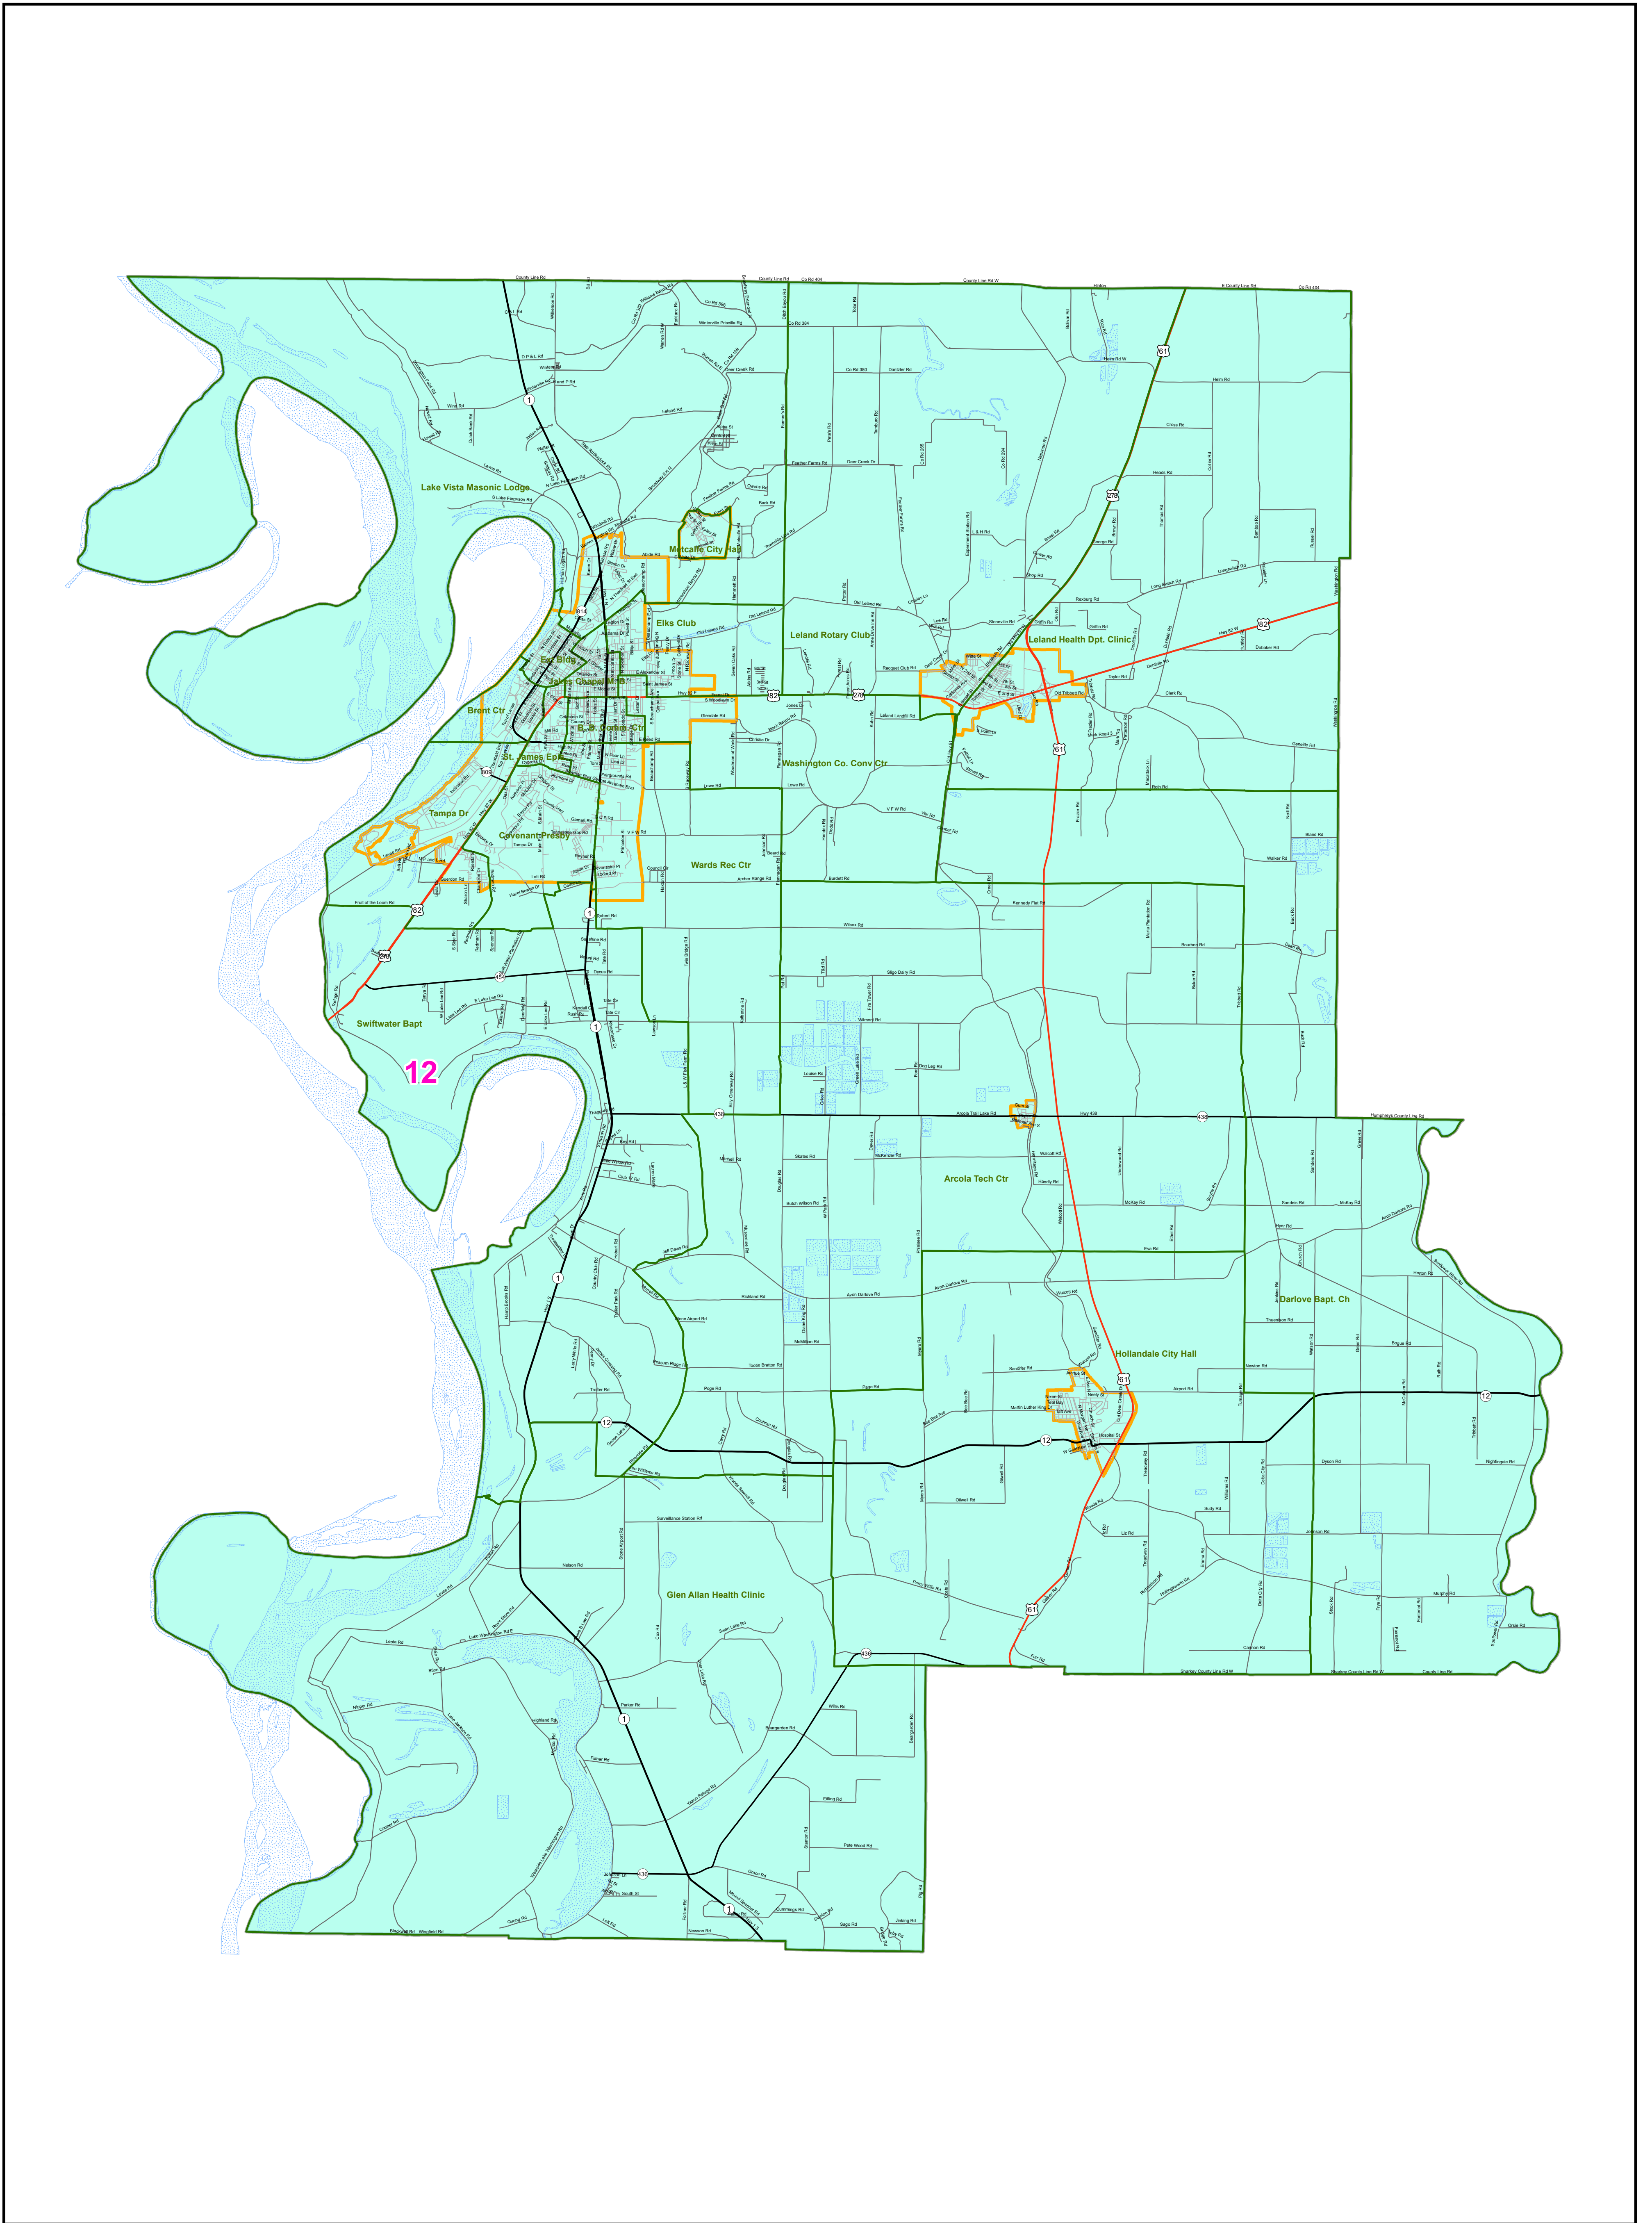

MS Senate Districts - Washington County

JR202 as Adopted March 29, 2022

- Voting Precincts
- 1 - Interstates
- 2 - US Highways
- 3 - MS Hwys (1-99)
- 4 - MS Hwys (100-999)
- 5 - Natchez Trace
- 6 - County Roads
- 7 - City Streets
- Rivers
- Lakes/Ponds
- Cities
- County Borders

0 2.25 4.5 9 Miles

Map prepared by MARIS 4/14/2022

Election Districts were compiled on a whole block basis by Legislative staff. Base data (roads, cities, precincts, and counties) were compiled by MARIS from 2020 U.S. Census Bureau TIGER Files. Although the information contained on this map is believed to be accurate, the Board of Trustees, State Institutions of Higher Learning/ MARIS, the Standing Joint Committee on Reapportionment make no warranties as to the completeness, accuracy, reliability or suitability of the data for any use, or for any conclusions derived from this map.