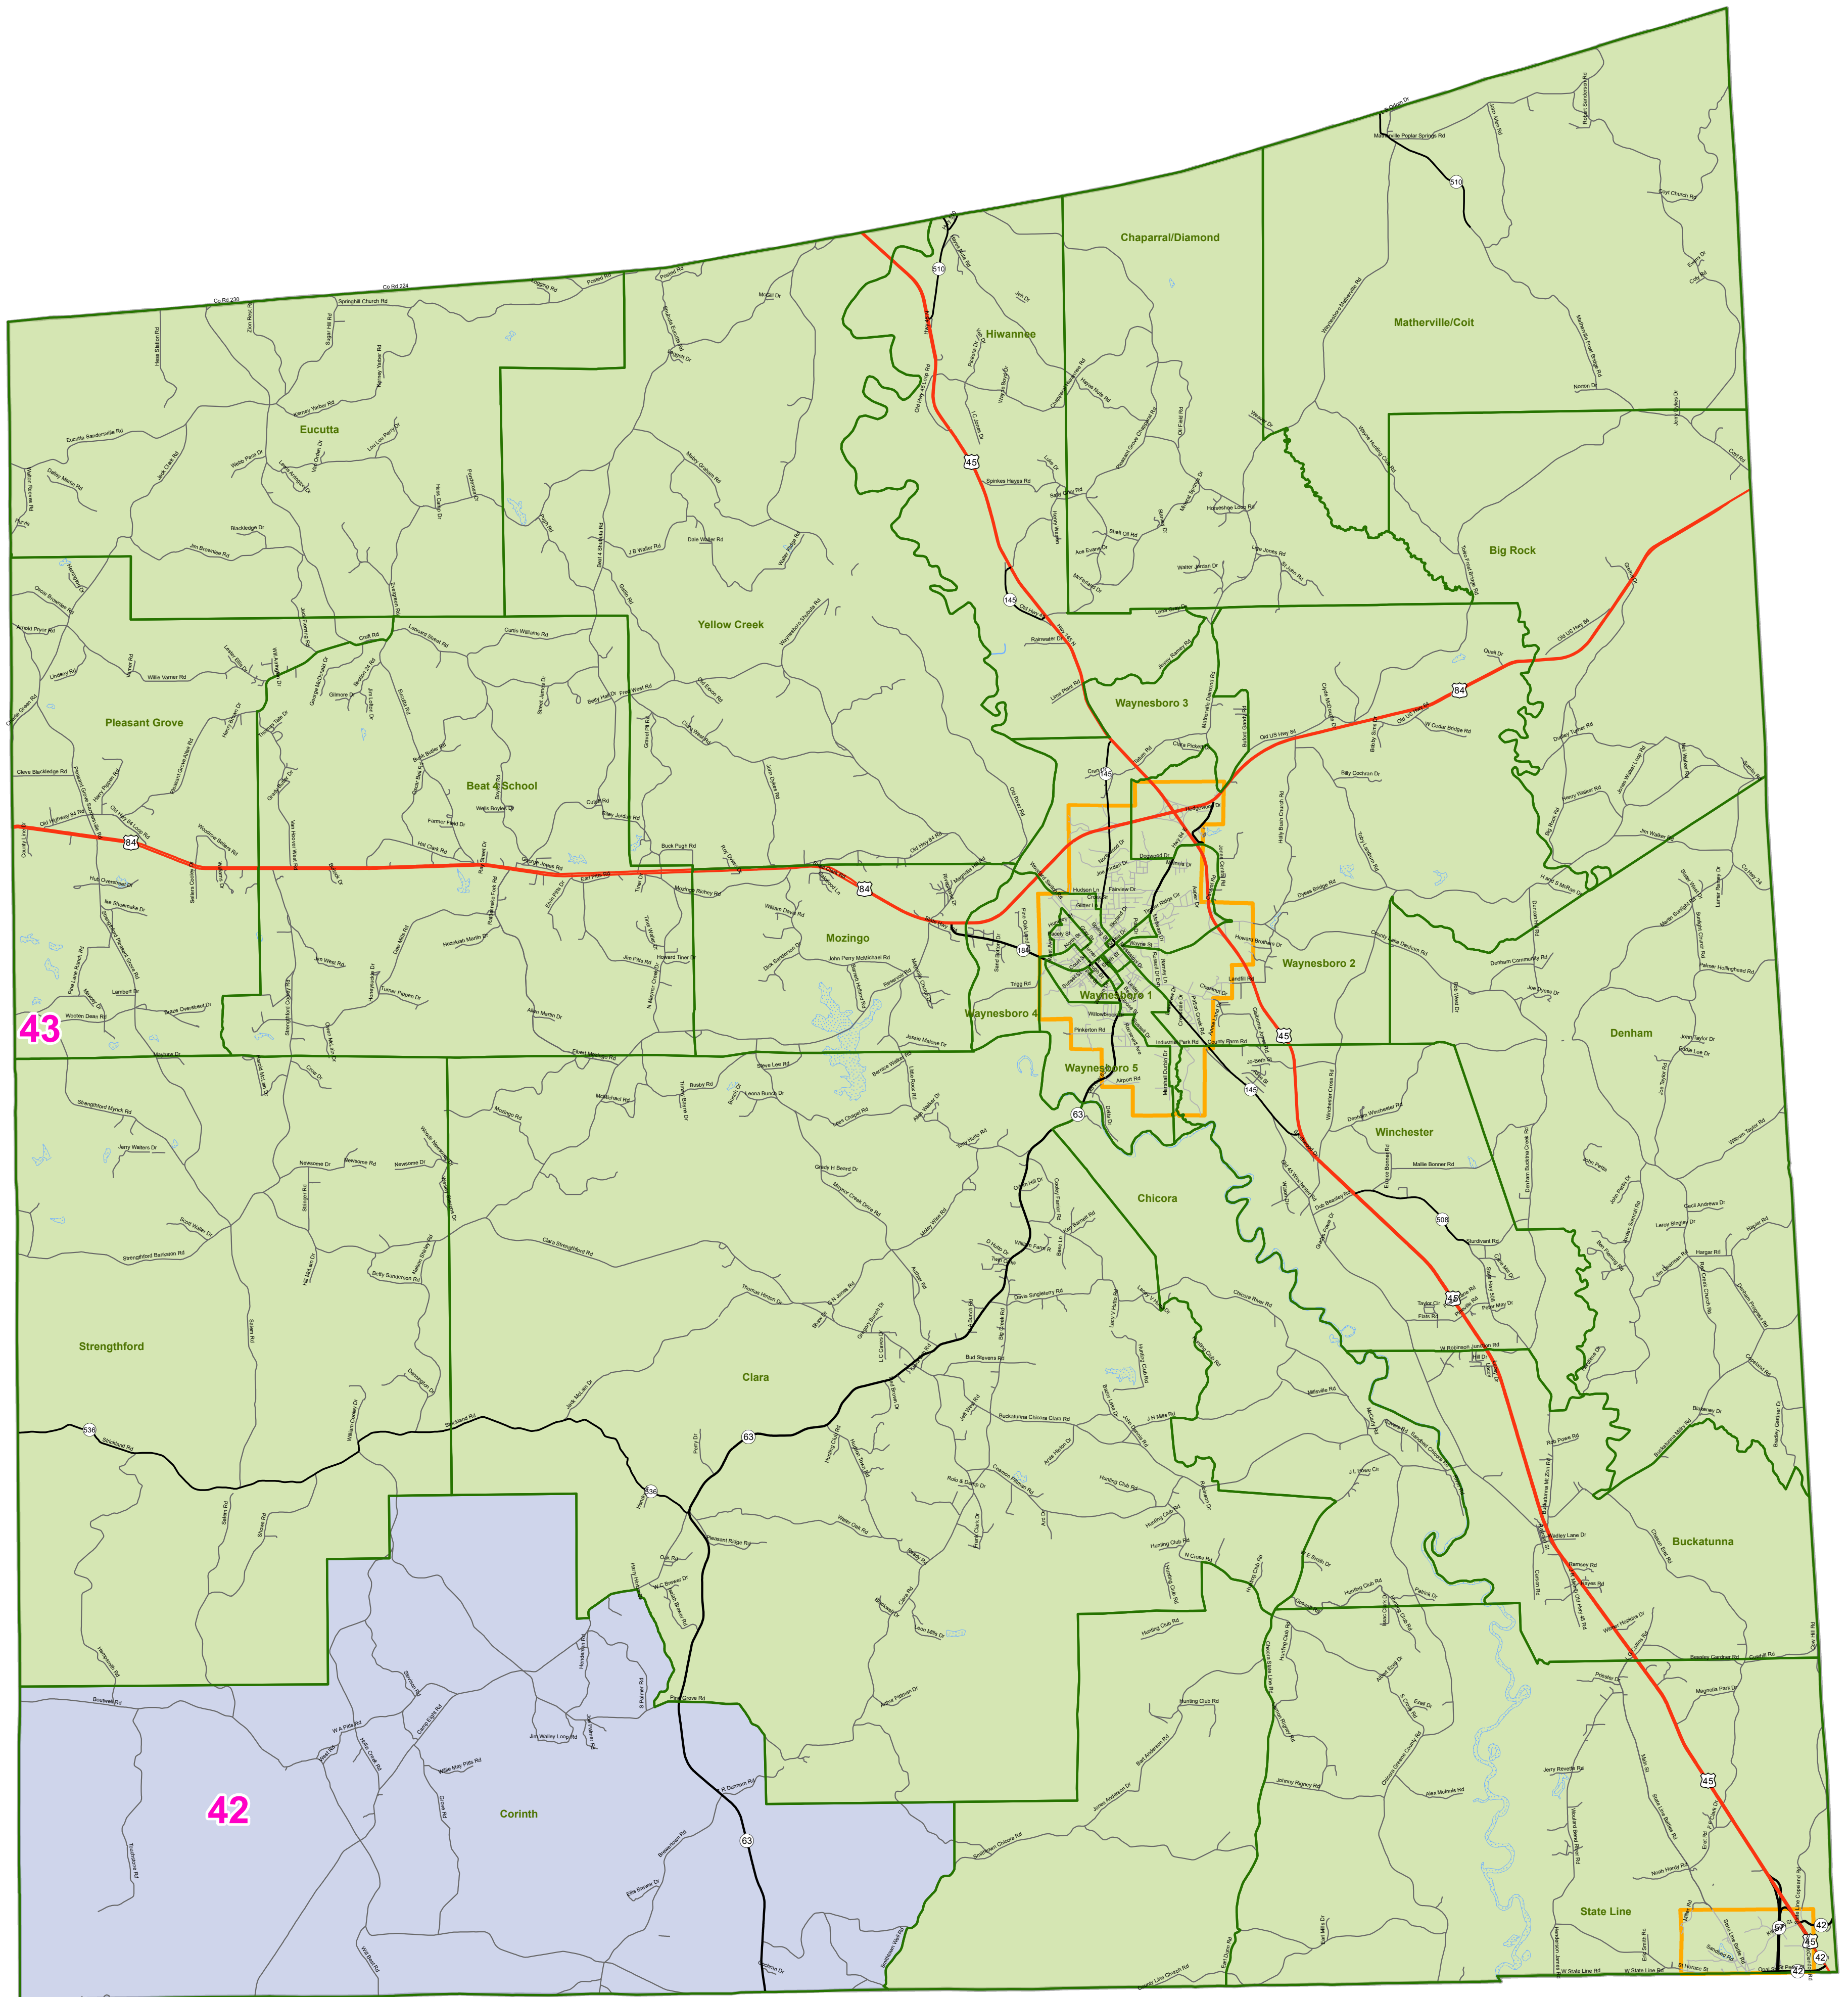

MS Senate Districts - Wayne County

JR202 as Adopted March 29, 2022

- Voting Precincts
- 1 - Interstates
- 2 - US Highways
- 3 - MS Hwys (1-99)
- 4 - MS Hwys (100-999)
- 5 - Natchez Trace
- 6 - County Roads
- 7 - City Streets
- Rivers
- Lakes/Ponds
- Cities
- County Borders

0 2 4 8 Miles

Map prepared by MARIS 4/27/2022

Election Districts were compiled on a whole block basis by Legislative staff. Base data (roads, cities, precincts, and counties) were compiled by MARIS from 2020 U.S. Census Bureau TIGER Files. Although the information contained on this map is believed to be accurate, the Board of Trustees, State Institutions of Higher Learning/ MARIS, the Standing Joint Committee on Reapportionment make no warranties as to the completeness, accuracy, reliability or suitability of the data for any use, or for any conclusions derived from this map.